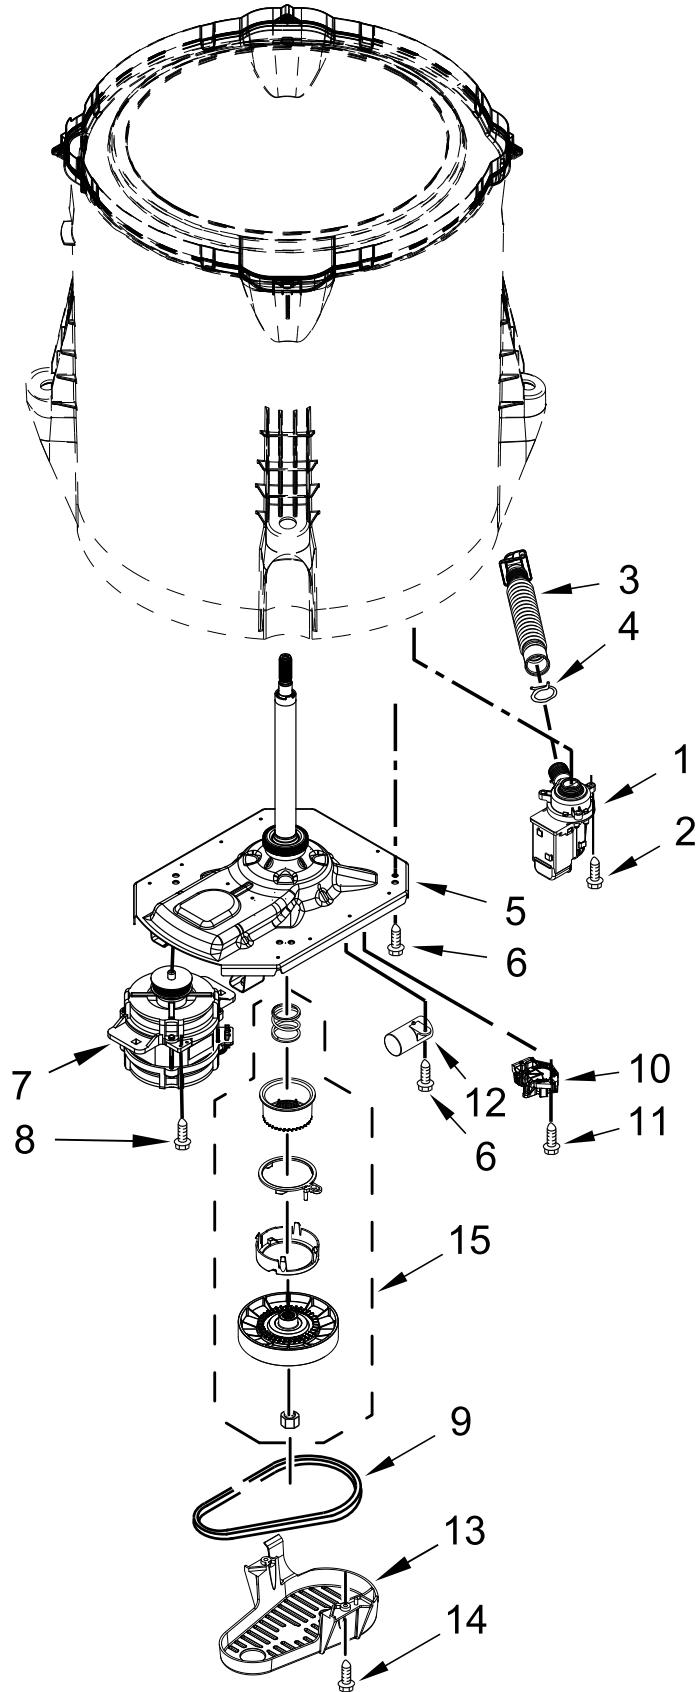

GEARCASE, MOTOR AND PUMP PARTS

GEARCASE, MOTOR AND PUMP PARTS

<u>Illus.</u> <u>No.</u>	<u>Part No.</u>	<u>Description</u>	<u>Illus.</u> <u>No.</u>	<u>Part No.</u>	<u>Description</u>	<u>Illus.</u> <u>No.</u>	<u>Part No.</u>	<u>Description</u>
1	W10276397	Pump Assembly, Drain	6	W10249633	Screw	12	W10625042	Capacitor, Motor Run
2	W10004910	Screw	7	W10850134	Motor, Drive	13	W10427633	Shield, Pulley Cover
3	W10763078	Hose, Inner Drain Assembly	8	W10094780	Screw	14	357640	Screw
4	8317496	Clamp, Hose	9	W10850138	Belt, Drive	15	W10721967	Splutch Kit (60Hz)
5	W11261590	Assembly, Gearcase	10	W11112160	Actuator, Shift			
			11	9741052	Screw