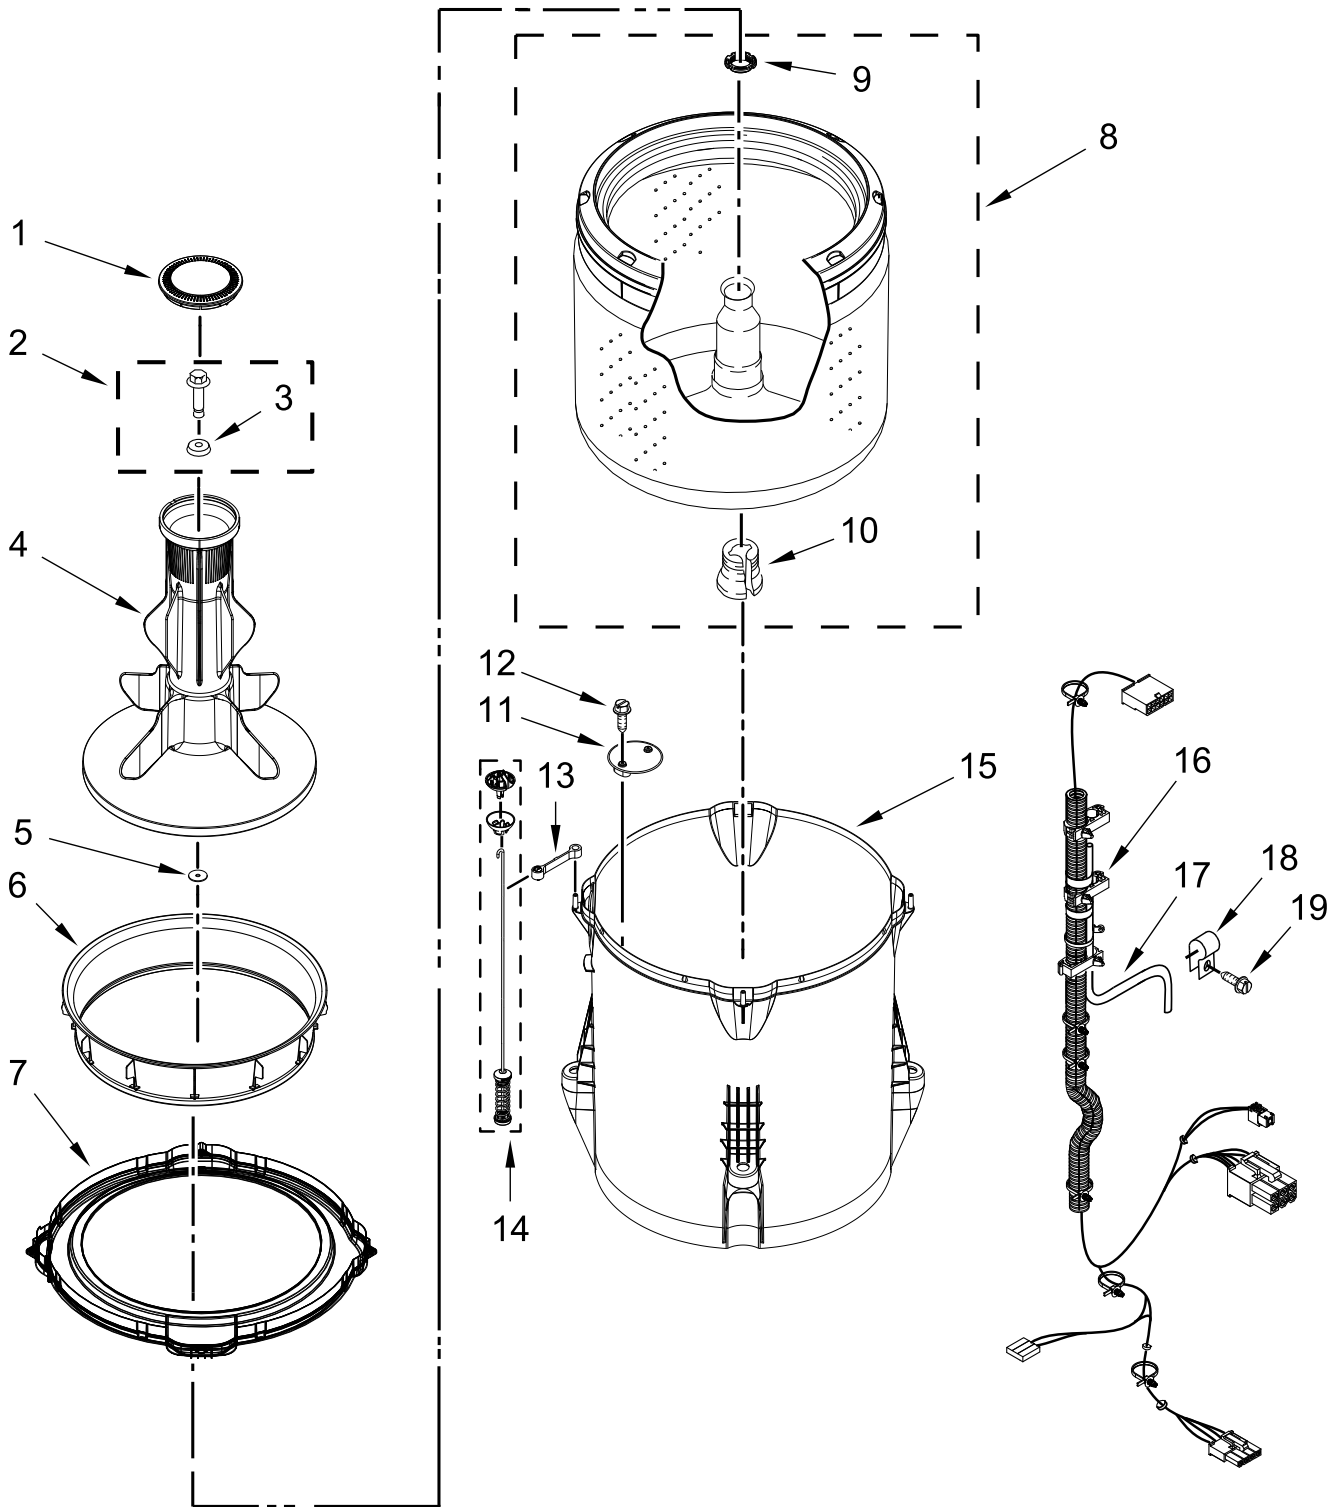

BASKET AND TUB PARTS

BASKET AND TUB PARTS

<u>Illus. No.</u>	<u>Part No.</u>	<u>Description</u>	<u>Illus. No.</u>	<u>Part No.</u>	<u>Description</u>	<u>Illus. No.</u>	<u>Part No.</u>	<u>Description</u>
1	W10131111	Cap, Agitator	9	21366	Nut, Spanner	15	W10238320	Tub
2	W10003790	Screw and Washer	10	W10198148	Block, Basket Drive	16	W10843660	Harness, Lower (Includes Pressure Hose)
3	3949550	Washer	11	W10215093	Filter, Drain Pump	17	W10531633	Hose, Pressure Switch
4	W10131112	Agitator	12	8533928	Screw	18	W10005430	Clamp, Cable
5	W10755559	Rubber Washer, Impeller	13	W10839119	Strap, Snubber	19	8533943	Screw
6	W10424289	Adapter, Balance Ring	14	W10821942	Damper Assembly, Tub Suspension (Set Of 4-Includes Suspension Balls and Suspension Bushings)			
7	W10461196	Ring, Tub						
8	W10389330	Basket Assembly