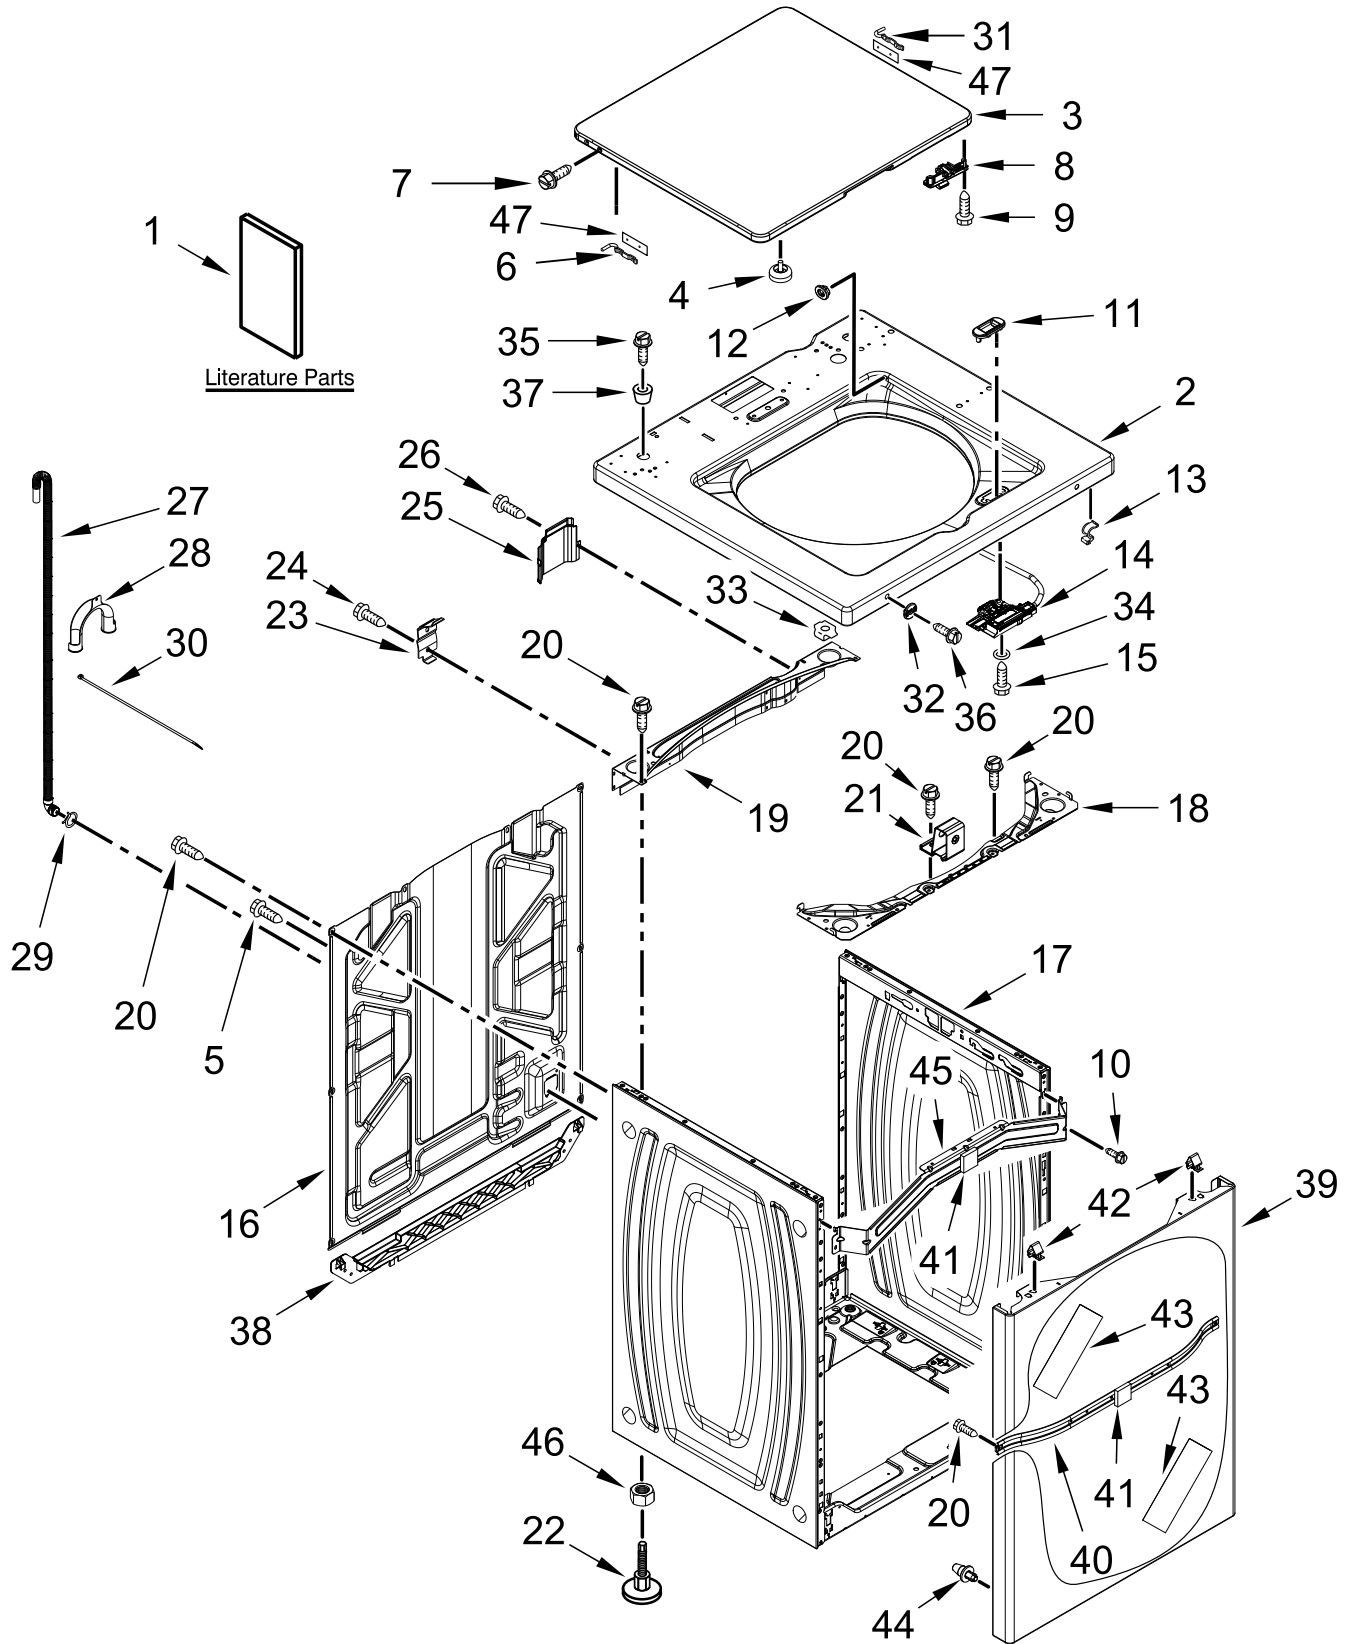

TOP AND CABINET PARTS

TOP AND CABINET PARTS

<u>Illus.</u> <u>No.</u>	<u>Part No.</u>	<u>Description</u>	<u>Illus.</u> <u>No.</u>	<u>Part No.</u>	<u>Description</u>	<u>Illus.</u> <u>No.</u>	<u>Part No.</u>	<u>Description</u>
1		Literature Parts	13	90016	Clip, Harness	29	356138	Clamp, Hose
	W10889132	Installation Instructions	14	W10482836	Latch, Lid Lock Assembly	30	W10339879	Tie, Cable
	W10838047	Tech Sheet	15	W10588613	Screw	31	54583	Hinge, Lid Right Hand
2		Top	16	W10250884	Panel, Rear	32	W10461181	Bushing-Top, Screw
	W11349834	White	17		Cabinet	33	90406	Nut, Cage
3		Assembly, Lid and Bumper		W10845574	White	34	W10318627	O-Ring
	W11349836	White	18		Brace, Cabinet Top - Front	35	3353994	Bolt
4	W11241723	Bumper, Lid		W10724131	White	36	W10486616	Screw
5	9740848	Screw	19	W11089573	Brace, Cabinet Top - Rear	37	356674	Cone, Wedge
6	91770	Hinge, Lid (Left Hand)	20	W10660565	Screw	38	W10850379	Bracket, Base
7	W10119872	Screw	21	W10461182	Lock, Top	39	W10811028	White
8		Strike, Lid Lock	22	W10245373	Foot, Leveling	40	W10866521	Bracket, Front Panel
	W10240513	White	23	W10461176	Hinge, Top	41	8283273	Damper, Brace
9	W10273971	Screw	24	W10142728	Screw	42	W10862638	Lock, Top Front
10	W10015090	Screw	25	W10461180	Cover, Harness	43	W11096159	Damper, Sound
11		Bezel, Lid Lock	26	3400076	Screw	44	W10866523	Rivet
	W10392041	White	27	W11203364	Hose, Outer Drain Assembly	45	W11129581	Bracket, Front Top
12	21258	Bearing, Lid Hinge	28	W10280024	U-Bend, Drain Hose	46	3359452	Nut, Hex
						47	21097	Pad, Lid Hinge