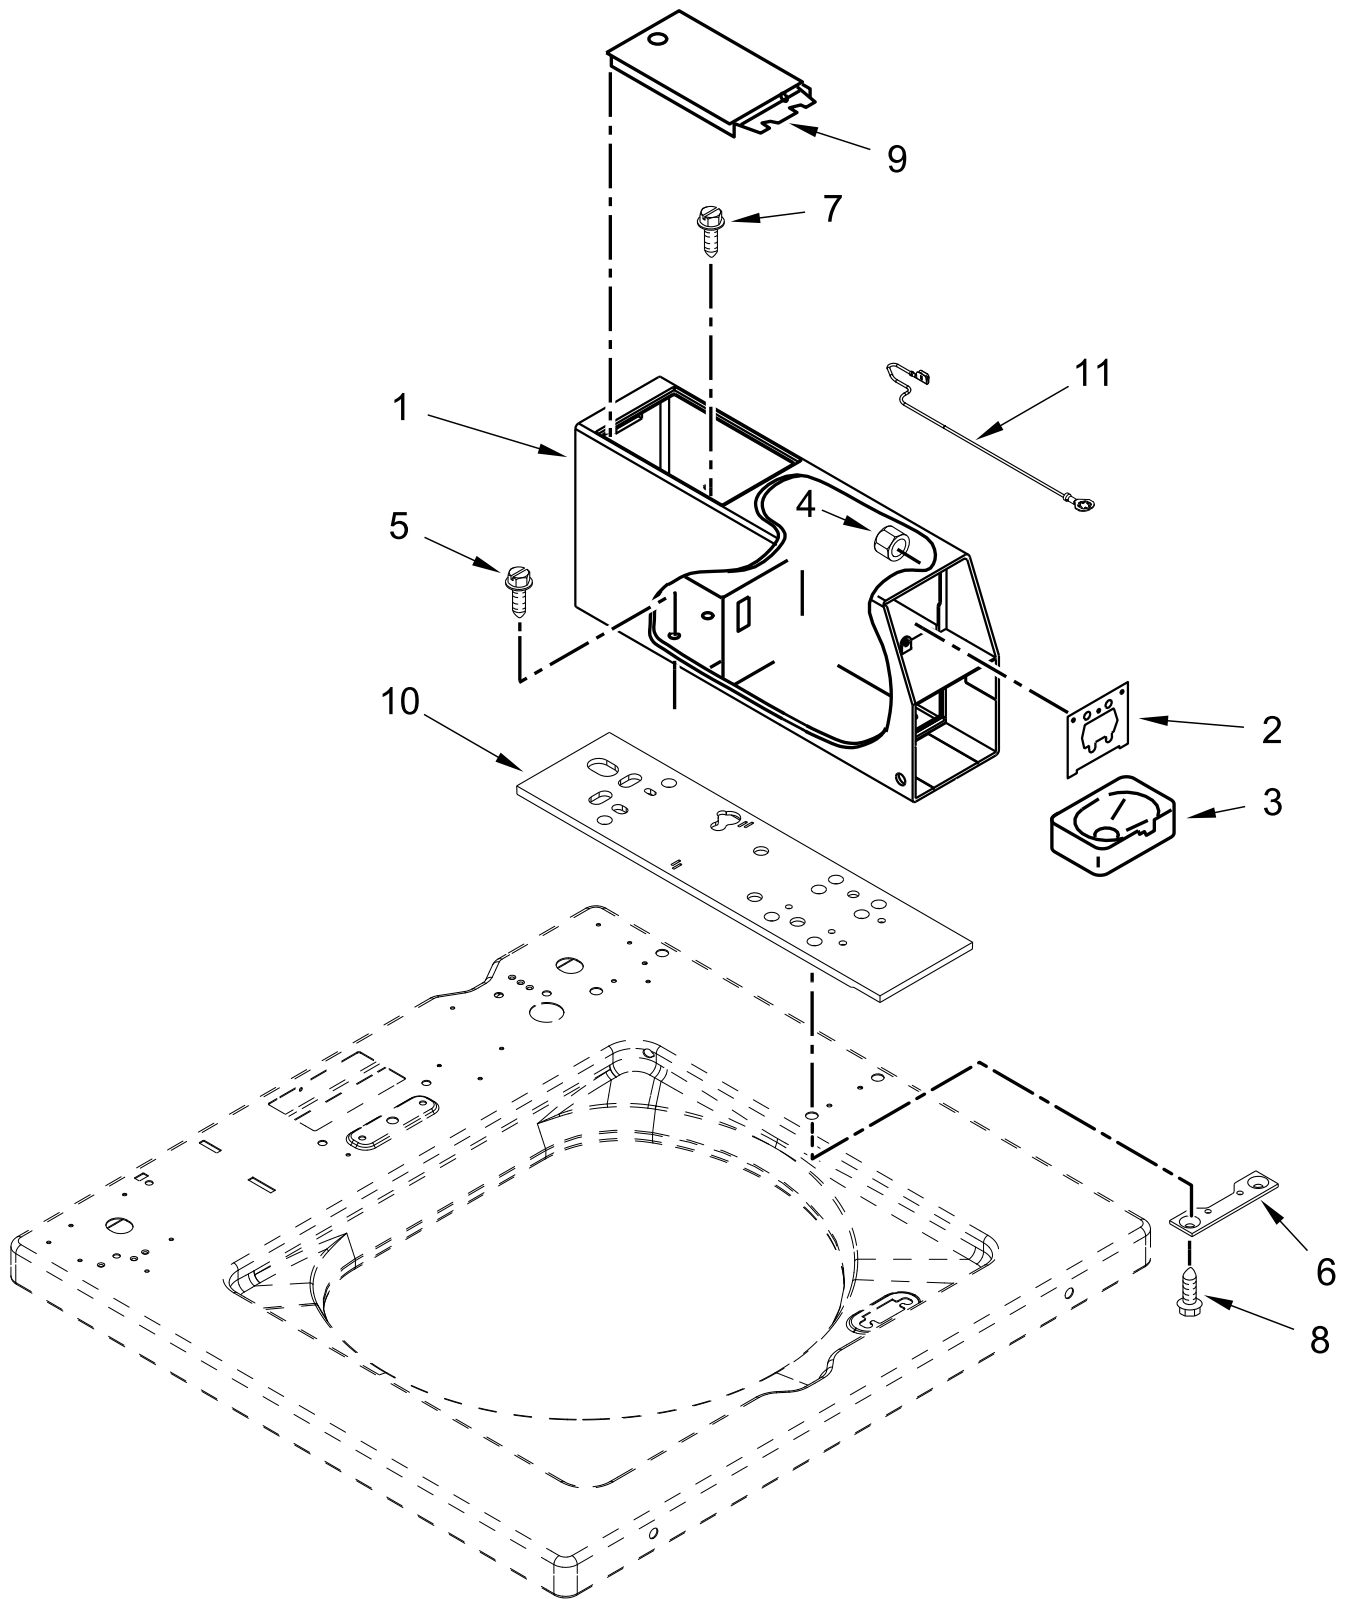

CONTROLS AND WATER INLET PARTS

CONTROLS AND WATER INLET PARTS

<u>Illus. No.</u>	<u>Part No.</u>	<u>Description</u>	<u>Illus. No.</u>	<u>Part No.</u>	<u>Description</u>	<u>Illus. No.</u>	<u>Part No.</u>	<u>Description</u>
1	W10461094	Console	12	W10694672	Harness, Upper E-Star	25		Hose, Water Inlet
2	W10131119	Screw M4X13	13	W10843663	Inlet Assembly, Water		W10852720	Cold Water
3	W11298479	Control Unit Assembly, Machine & Motor	14	W10843398	Harness, Valve		W10852721	Hot Water
4	W10461159	Panel, Console Rear Cover	15	W10461117	Push Button, Start	26	W10491734	Interface, Coin Slide
5	W10660565	Screw	16	W10461067	Back Bracket, Control Panel	27	W10694678	Jumper, Coin Slide Interface
6	90767	Screw	17	W10828902	Insert, Encoder Stop (4 Position)	28	W10539192	Jumper, Coin Slide Extender
7	W10916256	Cord, Power	18	W10829499	Fascia			
8	3400076	Screw	19	W10131123	Nut, "U"			
9		Assembly, Timer Knob	20	W10520398	Jumper, Feature Selection			
10	W10461101	Gray Knob & Bumper Assembly	21	W10843661	Harness, LED			
	W10461100	Gray	22	W11032871	Relay			
11	W10285518	Switch, Rotary Encoder (5 Position)	23	W10510149	Bezel - PTS			
			24	W10242307	Washer, Hose			

METER CASE PARTS

METER CASE PARTS

<u>Illus.</u> <u>No.</u>	<u>Part No.</u>	<u>Description</u>	<u>Illus.</u> <u>No.</u>	<u>Part No.</u>	<u>Description</u>	<u>Illus.</u> <u>No.</u>	<u>Part No.</u>	<u>Description</u>
1	W10549814	Meter Case	6	3347825	Plate, Mounting	10	3954812	Cushion, Meter Case
2	3954761	Plate, Adapter	7	W10139210	Screw	11	W10623854	Jumper-Ground, Coin Mechanism
3	385421	Funnel, Coin	8	98445	Screw			
4	3400029	Nut	9	W11269277	Assembly, Service Door			
5	3349065	Bolt						