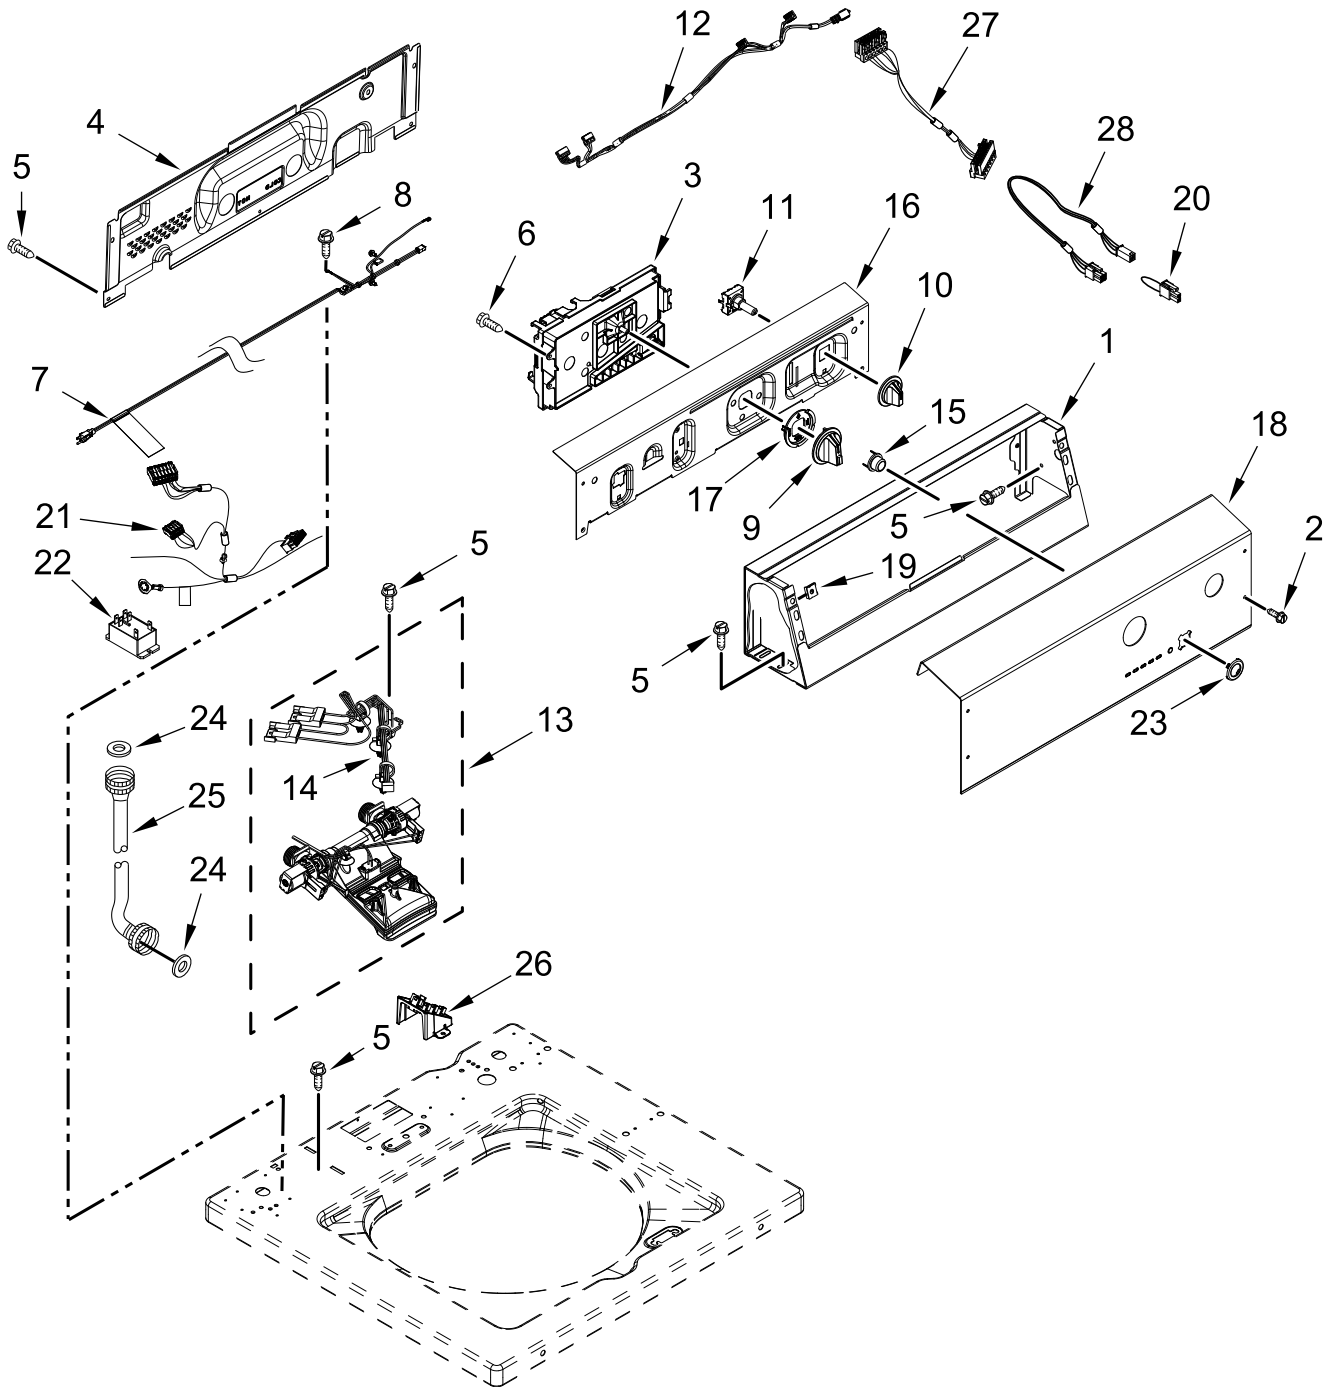

CONTROLS AND WATER INLET PARTS

CONTROLS AND WATER INLET PARTS

<u>Illus. No.</u>	<u>Part No.</u>	<u>Description</u>	<u>Illus. No.</u>	<u>Part No.</u>	<u>Description</u>	<u>Illus. No.</u>	<u>Part No.</u>	<u>Description</u>
1	W10461094	Console	12	W10694672	Harness, Upper E-Star	25		Hose, Water Inlet
2	W10131119	Screw M4X13	13	W10843663	Inlet Assembly, Water		W10852720	Cold Water
3	W11298479	Control Unit Assembly, Machine & Motor	14	W10843398	Harness, Valve		W10852721	Hot Water
4	W10461159	Panel, Console Rear Cover	15	W10461117	Push Button, Start	26	W10491734	Interface, Coin Slide
5	W10660565	Screw	16	W10461067	Back Bracket, Control Panel	27	W10694678	Jumper, Coin Slide Interface
6	90767	Screw	17	W10828902	Insert, Encoder Stop (4 Position)	28	W10539192	Jumper, Coin Slide Extender
7	W10916256	Cord, Power	18	W10829499	Fascia			
8	3400076	Screw	19	W10131123	Nut, "U"			
9		Assembly, Timer Knob	20	W10520398	Jumper, Feature Selection			
10	W10461101	Gray Knob & Bumper Assembly	21	W10843661	Harness, LED			
	W10461100	Gray	22	W11032871	Relay			
11	W10285518	Switch, Rotary Encoder (5 Position)	23	W10510149	Bezel - PTS			
			24	W10242307	Washer, Hose			

METER CASE PARTS

METER CASE PARTS

<u>Illus.</u> <u>No.</u>	<u>Part No.</u>	<u>Description</u>	<u>Illus.</u> <u>No.</u>	<u>Part No.</u>	<u>Description</u>	<u>Illus.</u> <u>No.</u>	<u>Part No.</u>	<u>Description</u>
1	W10549814	Meter Case	6	3347825	Plate, Mounting	10	3954812	Cushion, Meter Case
2	3954761	Plate, Adapter	7	W10139210	Screw	11	W10623854	Jumper-Ground, Coin Mechanism
3	385421	Funnel, Coin	8	98445	Screw			
4	3400029	Nut	9	W11269277	Assembly, Service Door			
5	3349065	Bolt						