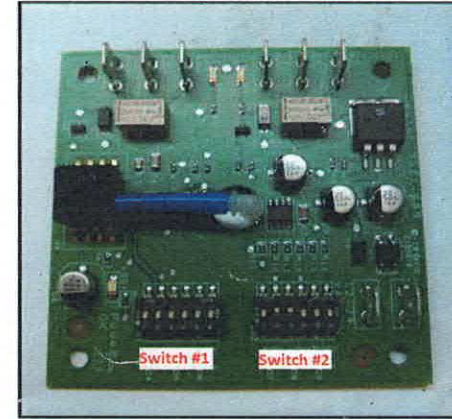

DEXTER.
LAUNDRY

Water Level Chart

Switch Positions:

Factory Settings:

| Depth (in): | Pos 1 | Pos 2 | Pos 3 | Pos 4 | Pos 5 | Pos 6 |
|-------------|-------|-------|-------|-------|-------|-------|
| 5.00 | off | off | off | off | off | off |
| 5.25 | on | off | off | off | off | off |
| 5.50 | off | on | off | off | off | off |
| 5.75 | on | on | off | off | off | off |
| 6.00 | off | off | on | off | off | off |
| 6.25 | on | off | on | off | off | off |
| 6.50 | off | on | on | off | off | off |
| 6.75 | on | on | on | off | off | off |
| 7.00 | off | off | off | on | off | off |
| 7.25 | on | off | off | on | off | off |
| 7.50 | off | on | off | on | off | off |
| 7.75 | on | on | off | on | off | off |
| 8.00 | off | off | on | on | off | off |
| 8.25 | on | off | on | on | off | off |
| 8.50 | off | on | on | on | off | off |
| 8.75 | on | on | on | on | off | off |
| 9.00 | off | off | off | off | on | off |
| 9.25 | on | off | off | off | on | off |
| 9.50 | off | on | off | off | on | off |
| 9.75 | on | on | off | off | on | off |
| 10.00 | off | off | on | off | on | off |
| 10.25 | on | off | on | off | on | off |
| 10.50 | off | on | on | off | on | off |
| 10.75 | on | on | on | off | on | off |
| 11.00 | off | off | off | on | on | off |
| 11.25 | on | off | off | on | on | off |
| 11.50 | off | on | off | on | on | off |
| 11.75 | on | on | off | on | on | off |
| 12.00 | off | off | on | on | on | off |
| 12.25 | on | off | on | on | on | off |
| 12.50 | off | on | on | on | on | off |
| 12.75 | on | on | on | on | on | off |
| 13.00 | off | off | off | off | off | on |
| 13.25 | on | off | off | off | off | on |
| 13.50 | off | on | off | off | off | on |
| 13.75 | on | on | off | off | off | on |
| 14.00 | off | off | on | off | off | on |
| 14.25 | on | off | on | off | off | on |
| 14.50 | off | on | on | off | off | on |
| 14.75 | on | on | on | off | off | on |
| 15.00 | off | off | off | on | off | on |