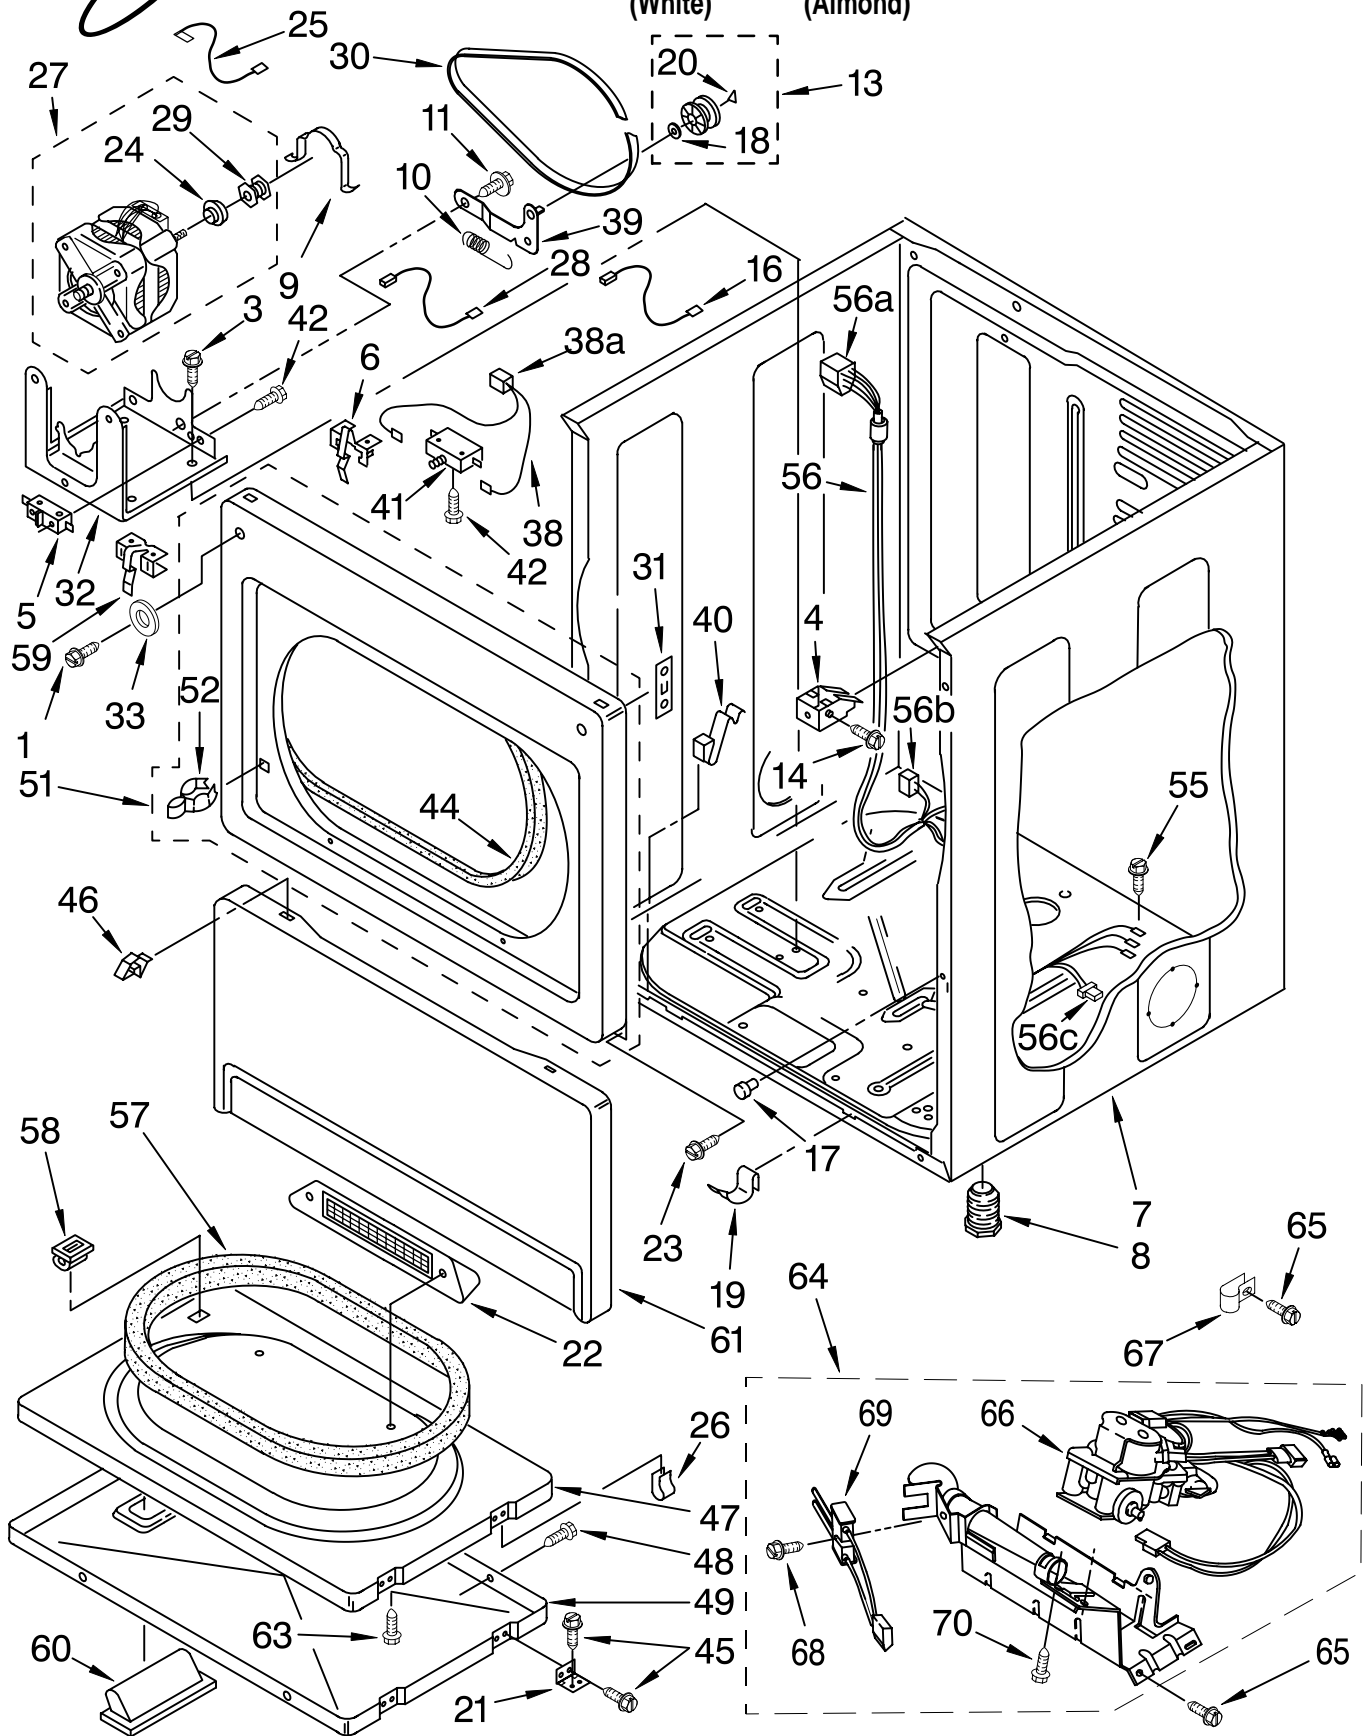

LOWER CABINET AND FRONT PANEL PARTS

For Models: CSP2761AW1, CSP2761AN1
(White) (Almond)

FOR ORDERING INFORMATION REFER TO PARTS PRICE LIST

LOWER CABINET AND FRONT PANEL PARTS

For Models: CSP2761AW1, CSP2761AN1
(White) (Almond)

Illus. No.	Part No.	DESCRIPTION	Illus. No.	Part No.	DESCRIPTION	Illus. No.	Part No.	DESCRIPTION
1	3393008	Screw (2)	28	3394081	Wire, Jumper	56B	717252	Receptacle (Uses Terminals 94614 Or 94613)
3	3390663	Screw, 10-16 x 1/2	29	3389627	Pulley 60 Hz	56C	691707	Receptacle, 3-Way (Uses Terminal 94614)
4	3391846	Clip, Front Panel (2)	30	661570	Belt, Drive	57	3390735	Seal, Door
5	3394881	Switch, Broken Belt	31	3390902	Clip, Door Hinge (2)	58	3392538	Catch, Door Assembly
6	691581	Lever, Door Switch	32	3387118	Bracket, Motor	59	3391408	Lever, Snap Switch
7		Cabinet, Lower	33	3392186	Washer	60		Handle, Door
	3402264	White	38	3389967	Harness, Door Switch		3389522	White
	3402265	Almond	38A	717253	Plug, 2-Way (Uses Terminal 94613)		3389523	Almond
8	3392100	Foot, Dryer (Plastic) (4)	39	3388674	Bracket, Idler	61		Panel, Toe
9	660658	Clamp, Motor (2)	40	3388600	Clip, Lint Duct		697215	White
10	3387374	Spring, Idler	41	347207	Switch, Door (Includes Illus. No. 6)		697216	Almond
11	3389420	Retainer, Idler	42	98129	Screw,	63	697777	Screw, 11-16 x 7/8
13	3388672	Pulley Assembly	44	3387242	Seal, Front Panel	64	3401797	Burner Assembly 60 Hz. (Refer To Page 9 For Further Breakdown)
14	3393258	Screw, 10-12 x 1	45	342055	Screw, 10-32 x 1/2	65	3390647	Screw, 8-18 x 1/2
16	3394081	Wire, Belt Switch	46	3388229	Retainer	66	3401775	Valve, Gas (Complete) 60 Hz
17	693152	Bumper	47	3393681	Door, Rear	67	3387561	Clamp, Pipe
18	233520	Washer, Thurst	48	694091	Screw	68	3393909	Screw, 8-32 x 5/8
19	297092	Clip (2)	49		Door, Front	69	686590	Ignitor
20	690997	Tri-Ring		3387872	White	70	3387057	Screw, 8-18 x 3/8 (3)
21	3389247	Hinge And Pin (2)		3387873	Almond			
22	3391611	Grill	51		Upper Front Panel			
23	3393258	Screw, 10-16 x 1/2		3393081	White			
24	3393657	Restrainer, Belt		3393082	Almond			
25	3398948	Wire, Jumper	52	696144	Strike, Door			
26	3389249	Nut, "U" (4)	55	3390647	Screw, No. 8 x 1/2			
27	3395656	Motor Assembly (60 Hz.) (Nos. 24 & 29 Not Included With Motor)	56	3401106	Harness (Lower)			
			56A	3390423	Plug, Multi- Terminal (Uses Terminals 94613)			

OPTIONAL PARTS (NOT INCLUDED)