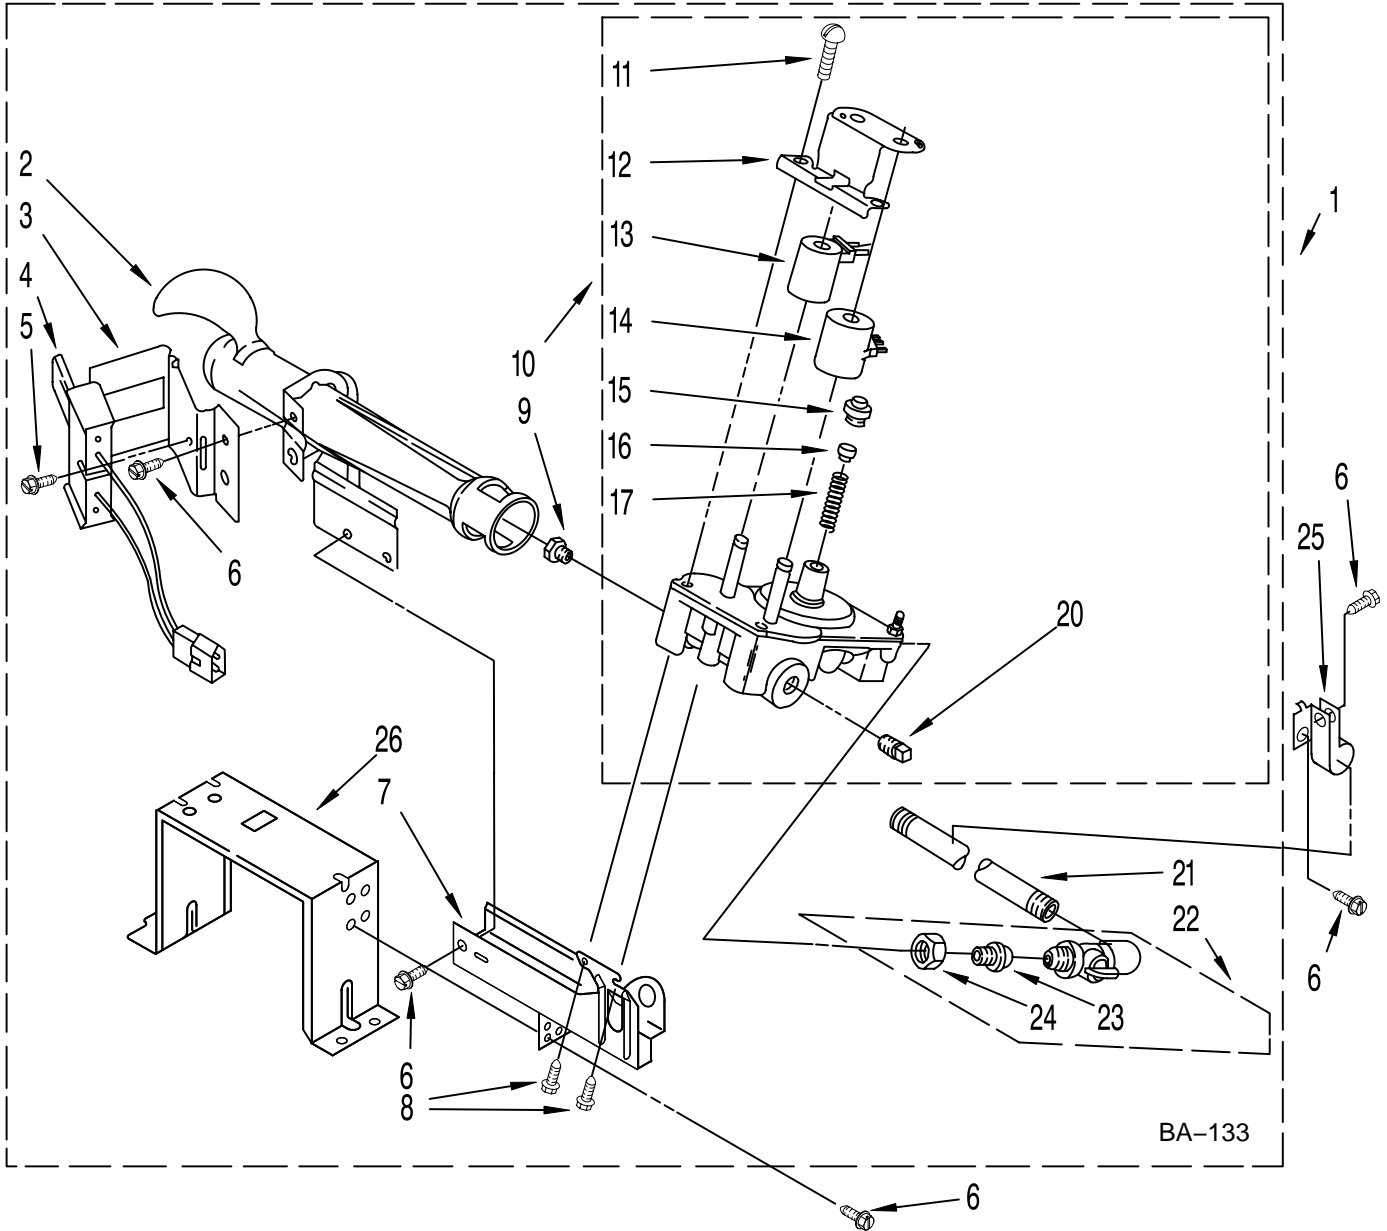

3401797 BURNER ASSEMBLY

For Models: CSP2761AW1, CSP2761AN1
(White) (Almond)

FOR ORDERING INFORMATION REFER TO PARTS PRICE LIST

3401797 BURNER ASSEMBLY

For Models: CSP2761AW1, CSP2761AN1
(White) (Almond)

**USE WITH TYPE 1 – NATURAL, TYPE 2 – MIXED,
AND TYPE 4 – LIQUEFIED PROPANE AND BUTANE GASES**

Illus. No.	Part No.	DESCRIPTION
1	3401797	Burner Assembly 60 Hz. (Type 1, 2 & 3) (White Rodgers)
2	688617	Tube, Burner
3	694298	Bracket, Ignitor
4	686590	Ignitor
5	3393909	Screw & Washer (8–32 x 5/8)
6	343641	Screw, 10–16 x 1/2
7	3389871	Base, Burner
8	3387057	Screw, 10–16 x 1/2 (3)
9		Orifice, Burner
	3397656	Type 1
	15775	Type 2
10	3401775	Valve, Gas 60 Hz. (Complete)
11	694421	Screw, 8–32 x 1/2 (2)
12	694538	Bracket, Coil
13	694540	Coil, 60 Hz. (2 Terminal) (Main)
14	694539	Coil, 60 Hz. (Split) (3 Terminal) (Pilot Position)
15	694424	Leak, Limiter
16	694423	Screw, Regulator Adjustment
17	694422	Spring, Regulator
18	694426	Harness, Wiring (Complete)
19	694510	Clip, Harness
20	239822	Plug, Pipe
21	3387224	Pipe, Gas Supply
22	697441	Valve & Union Shut–Off
23	3393767	Pipe, Tail
24	233076	Nut, Compression
25	3387561	Clamp, Pipe
26	3389889	Bracket, Support

Following Parts Not Illustrated

694572 Conversion Kit
(Type 1 and 2)
to Type (4) L.P.G.

BA–133