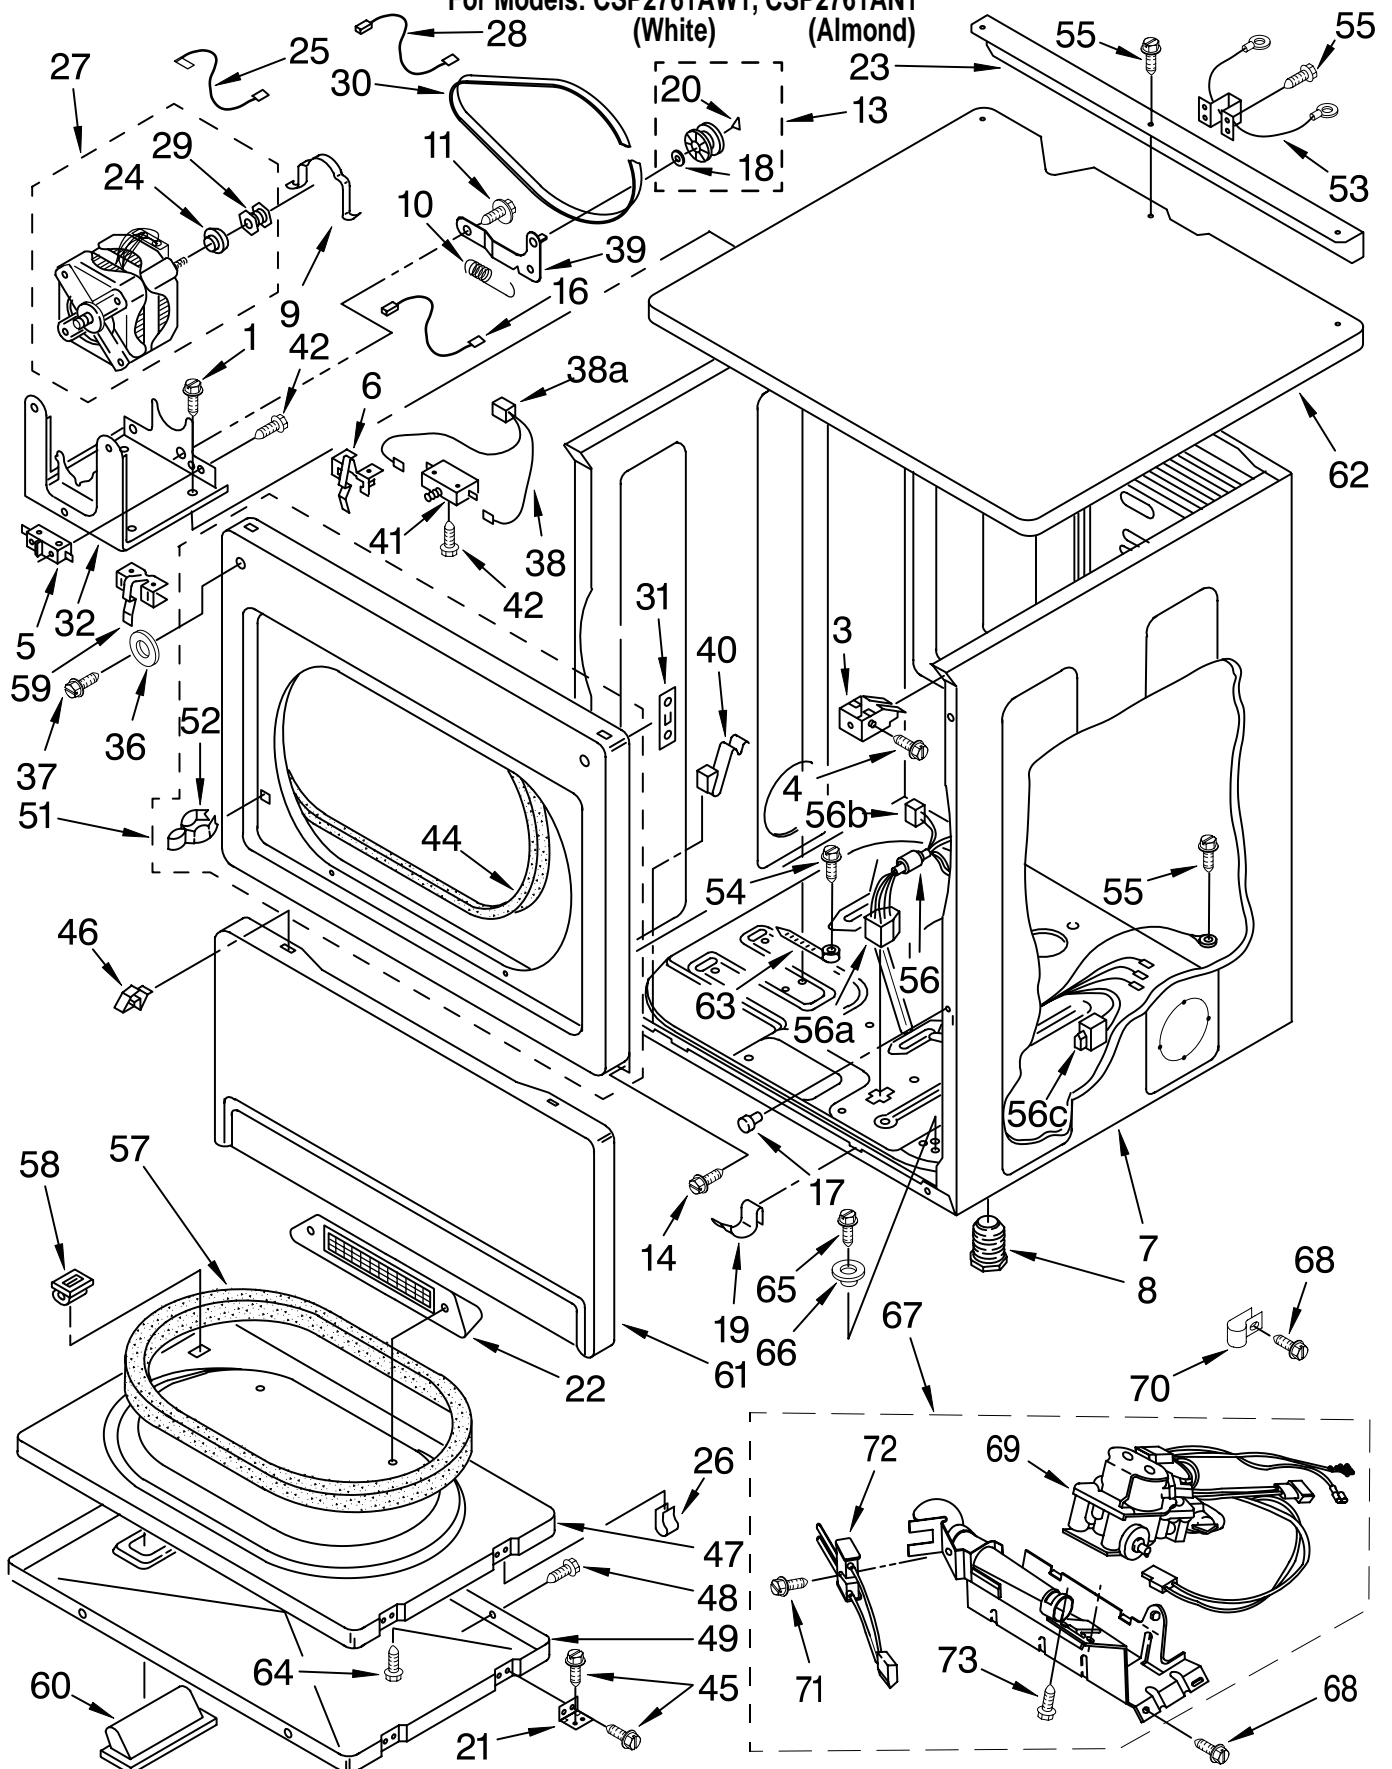

UPPER CABINET AND FRONT PANEL PARTS

For Models: CSP2761AW1, CSP2761AN1

(White)

(Almond)

FOR ORDERING INFORMATION REFER TO PARTS PRICE LIST

UPPER CABINET AND FRONT PANEL PARTS

For Models: CSP2761AW1, CSP2761AN1
(White) (Almond)

Illus. No.	Part No.	DESCRIPTION	Illus. No.	Part No.	DESCRIPTION	Illus. No.	Part No.	DESCRIPTION
1	3390663	Screw, 10-16 x 1/2	36	3392186	Washer	56C	691707	Receptacle, 3-Way (Uses Terminal 94614)
3	3391846	Clip, Front Panel (2)	37	3393008	Screw, 10-16 x 1/2	57	3390735	Seal, Door
4	3393258	Screw, 10-12 x 1	38	3389967	Harness, Door Switch	58	3392538	Catch, Door Assembly
5	3394881	Switch, Broken Belt	38A	717253	Plug, 2-Way (Uses Terminals 94613)	59	3391408	Lever, Snap Switch
6	691581	Lever, Door Switch	39	3388674	Bracket, Idler	60	3389522	White Handle, Door
7		Cabinet (Upper)	40	3388600	Clip, Lint Duct		3389523	Almond Panel, Toe
	3402264	White	41	347207	Switch, Door	61	697215	White Panel, Toe
	3402265	Almond	42	697773	Screw, 6-20 x 7/8		697216	Almond Panel, Toe
8	689172	Foot, Dryer (Plastic) (2)	44	3387242	Seal, Front Panel	62	3389351	White Top (Upper)
9	660658	Clamp, Motor (2)	45	342055	Screw, 10-32 x 1/2		3389352	Almond Top (Upper)
10	3387374	Spring, Idler	46	3388229	Retainer	63	3389969	Tie, Cable
11	3389420	Retainer, Idler	47	3393681	Door, Rear	64	697777	Screw, 11-16 x 7/8
13	3388672	Pulley Assembly	48	694091	Screw	65	172455	Bolt, 5/16-18 (2)
14	3393258	Screw, 10-16 x 1/2	49		Door, Front	66	3389233	Bushing
16	3394081	Wire, Belt Switch		3387872	White Upper Front Panel	67	3401797	Burner Assembly 60 Hz. (Refer To Page 10 For Further Breakdown)
17	693152	Bumper	51	3387873	Almond Upper Front Panel		343641	Screw, 8-32 x 5/8
18	233520	Washer, Thrust		3393081	White Upper Front Panel	68	694054	Valve, Gas (Complete) 60 Hz.
19	297092	Clip (2)		3393082	Almond Upper Front Panel	70	3387561	Clamp, Pipe
20	690997	Tri-Ring	52	696144	Stike, Door	71	3393909	Screw, 8-32 x 5/8
21	3389247	Hinge And Pin (2)	53	3388580	Cable	72	686590	Ignitor
22	3391611	Grill	54	3400000	Screw, 10-24 x 3/8	73	3387057	Screw, 8-18 x 3/8 (3)
23	3393423	Bracket, Angle	55	3390647	Screw, 8-18 x 1/2			
24	3393657	Restrainer, Belt	56	3401105	Harness (Upper)			
25	3398948	Wire, Jumper	56A	3390423	Plug, Multi-Terminal (Uses Terminals 94613)			
26	3389249	Nut, "U" (4)			Upper Front Panel			
27	3395656	Motor Assembly 60 Hz.	56B	717252	Receptacle (Use Terminals 94614 And 94613)			
28	3398948	Wire, Jumper						
29	3389627	Pulley (60 Hz.)						
30	661570	Belt, Drive						
31	3390902	Clip, Door Hinge (2)						
32	3387118	Bracket, Motor						

OPTIONAL PARTS (NOT INCLUDED)