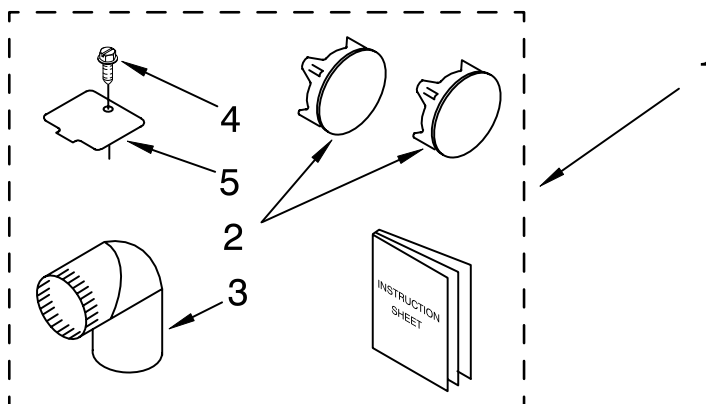

OPTIONAL PARTS (NOT INCLUDED)

Illus. No.	Part No.	DESCRIPTION
Dryer Exhaust Kit (For Side & Bottom Venting)		
1	279818	White
	279819	Almond
2	697750	Plug, Multivent
	697751	White
3	279731	4"- 90 ° Elbow
4	488729	Screw
5	3389808	Plate, Cover (Bottom Exhaust)

FOR ORDERING INFORMATION REFER TO PARTS PRICE LIST