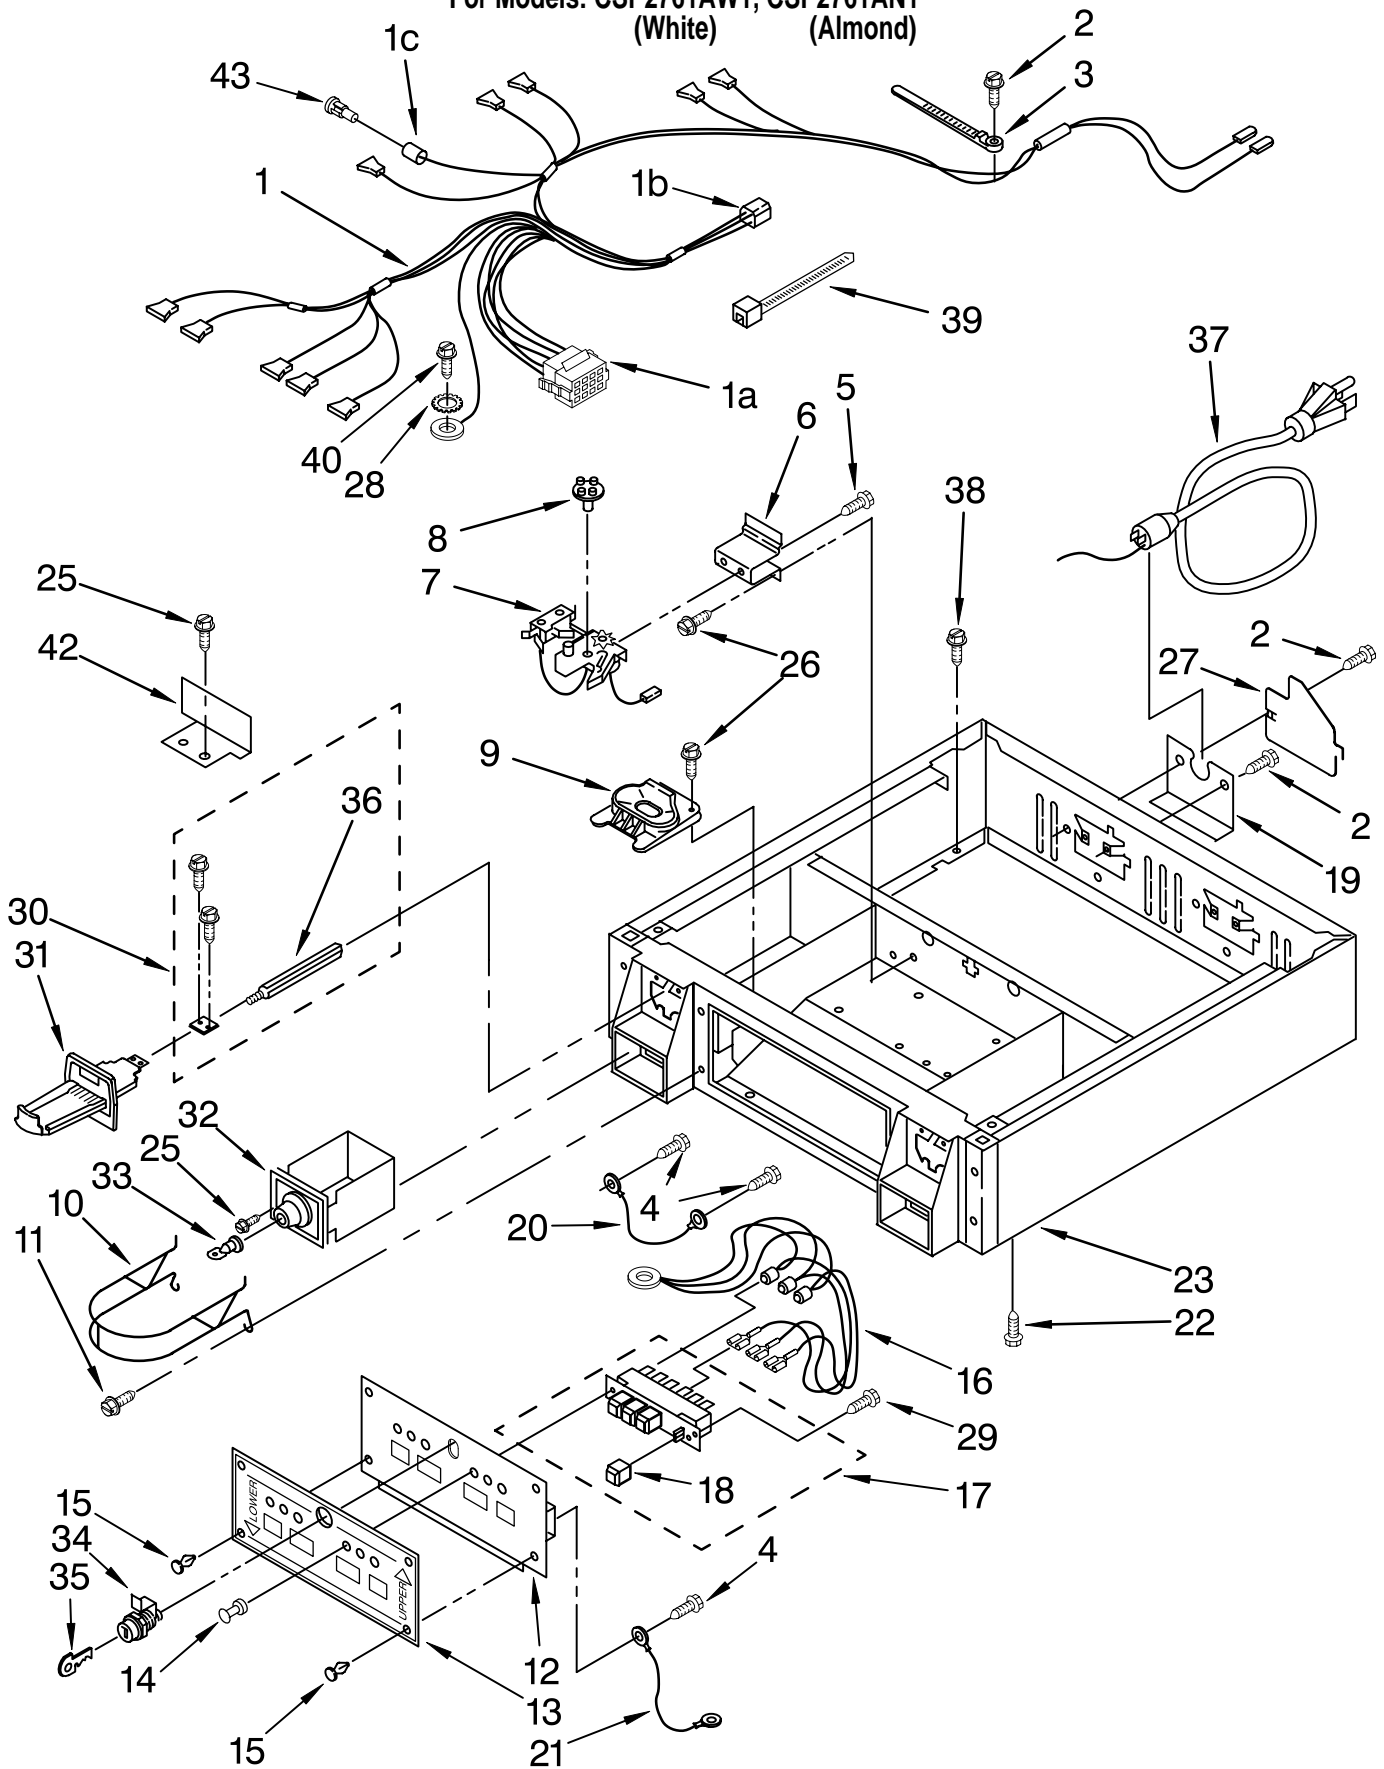

CONTROL PANEL AND SEPARATOR PARTS

For Models: CSP2761AW1, CSP2761AN1
(White) (Almond)

FOR ORDERING INFORMATION REFER TO PARTS PRICE LIST

CONTROL PANEL AND SEPARATOR PARTS

For Models: CSP2761AW1, CSP2761AN1
(White) (Almond)

Illus. No.	Part No.	DESCRIPTION	Illus. No.	Part No.	DESCRIPTION	Illus. No.	Part No.	DESCRIPTION
1	3401114	Harness, Wire (2)	15	356388	Rivet (4)	30		Slide Extension
1A	385826	Receptacle (2) (Uses Terminals 94614)	16	3401177	Indicator, Light (2)	31		Bag Assembly Slide Mechanism (When Ordering, Specify Number Of Coins And Denomination)
1B	717252	Receptacle, 2-Way	17	3401851	Switch, Pushbutton (2)			
1C	351296	Receptacle	18	3348587	Button, Pushbutton (8)			
2	3400000	Screw, 10-24 x 3/8 (2)	19	3390189	Relief, Strain (2) 10-24 x 1/2	32		Money Box W/Lock Greenwald Abloy Illinois Duo Medeco Cap-Lock Rampart Key (Money Box) (When Ordering Key Specify Vendor Of Money Box Lock)
3	3389969	Tie, Cable	20	3393463	Strut			
4	3392891	Screw, 10-24 x 3/8 (4)	21	340025	Wire, Ground			
5	98139	Screw, 8-32 x 5/16 (4)	22	172455	Bolt, 5-16 x 18 (2)	33		Key (Money Box) (When Ordering Key Specify Vendor Of Money Box Lock)
6	3390115	Bracket, Timer (2)	23		Collar 3401282 White 3401283 Almond			
7	3389668	Timer (Includes 4-Pin Cam) (2)	25	96435	Screw, #10-32 (4)	34		Security Lock & Cam Assembly Key (Service Door)
8		Cam	26	98437	Screw (8)	35		
	3387974	3-Pin (60 Min.)	27	3396795	Cover, Terminal Block (2)	36		Bolt, Slide Mechanism
	339855	4-Pin (45 Min.)	28	3390443	Retainer, Terminal (2)	37	3401402	Cord, Power
	343777	6-Pin (30 Min.)	29	303921	Screw,	38	3393439	Screw, 8-18 x 1/2
9	3389224	Funnel, Coin (2)	*To Order Coin Mechanism Parts Contact Vendor Listed Below *H. Greenwald Company 1340 Metropolitan Avenue Brooklyn, New York 11237			39	3391018	Tie, Cable
10	3389232	Protector, Slide (2)				40	697776	Screw, 10-32 x 1/2
11	342043	Screw, 10-32 x 3/8 (4)				42	3390424	Extension, Slide
12	3389625	Panel, Control				43	351297	Plug
13	3390036	Insert, Decorative						
14	3389520	Lens, Light (6)						

FOR ORDERING INFORMATION REFER TO PARTS PRICE LIST