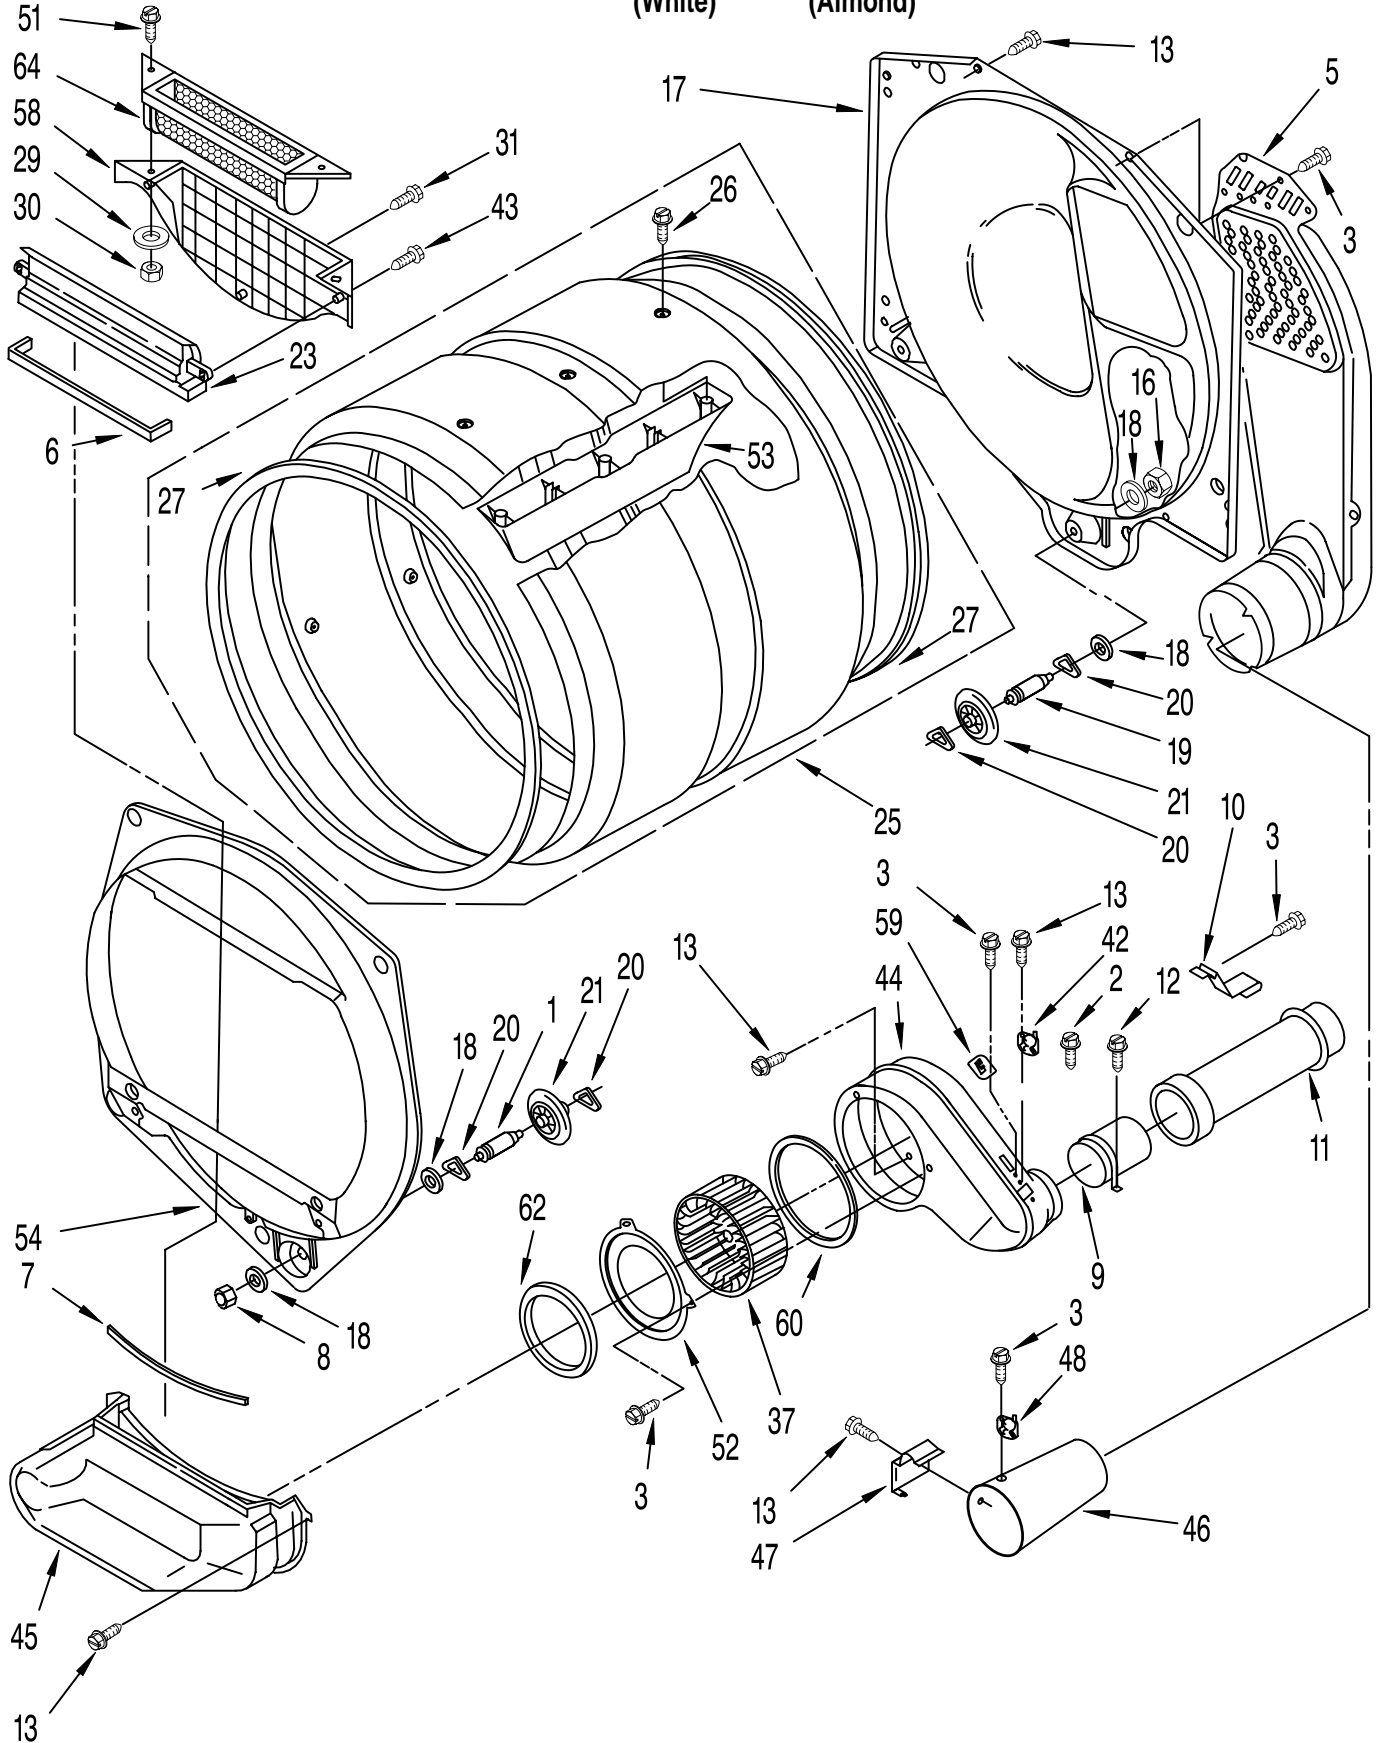

UPPER AND LOWER BULKHEAD PARTS

For Models: CSP2761AW1, CSP2761AN1
(White) (Almond)

FOR ORDERING INFORMATION REFER TO PARTS PRICE LIST

UPPER AND LOWER BULKHEAD PARTS

For Models: CSP2761AW1, CSP2761AN1
(White) (Almond)

Illus. No.	Part No.	DESCRIPTION	Illus. No.	Part No.	DESCRIPTION	Illus. No.	Part No.	DESCRIPTION
1	3387460	Shaft, R.H. Thread	17	3389347	Bulkhead, Rear	44	697363	Housing, Blower
2	695240	Screw, 8-18 x 1/2	18	3387459	Washer, Support	45	3390531	Lint Duct Assembly
3	3390646	Screw, 8-18 x 5/16	19	3387707	Shaft, L.H. Thread	46	697757	Funnel, Burner
5	3387259	Air Duct Assembly	20	690997	Ring, Tri	47	338906	Sensor, Radiant
6	697813	Seal, Outlet Housing	21	3396801	Roller, Support	48	3391912	Thermostat 255 ° (124 °C)
7	697814	Seal, Drum Front	23	697768	Housing, Outlet	51	179051	Screw
8	3359452	Nut, 3/8 x 16 (R.H.)	25	3393317	Drum Complete	52	697771	Cover, Blower (Includes Illus. Nos. 60 & 62)
9	3395532	Exhaust Pipe & Bracket	26	697777	Screw, 11-16 x 7/8	53	3393316	Baffle, Drum (3)
10	3395536	Clip, Multivent	27	697694	Seal, Drum	54	3389421	Bulkhead, Front
11	3395997	Extension, Exhaust Pipe	29	3391948	Washer, No. 10	58	3389516	Cover, Lint Screen
12	3390814	Screw, 8-18 x 3/8	30	120614	Nut, Hex	59	3390719	Thermal Fuse
13	3390647	Screw, 8-18 x 1/2	31	695240	Screw, 8-18 x 1/2	60	697770	Seal, Cover Plate
16	3387709	Nut, 3/8-16 (L.H.)	37	697772	Wheel, Blower	62	697769	Seal, Lint Duct
			42	3387138	Thermostat, Internal-Bias 341146 (Alt.)	64	3389510	Screen, Lint
			43	3387230	Screw, 10-16 x 3/4			

LITERATURE AND OPTIONAL PARTS

Illus. No.	Part No.	DESCRIPTION

LITERATURE PARTS

LIT3395339	Instructions, Installation
LIT3401133	Label, Wiring Diagram

PAINT, TOUCH-UP (1/2oz.)

72017	White
72107	Almond

PAINT, PRESSURIZED SPRAY (13 oz.)

350930	White
350956	Almond
350938	Primer, Gray

PAINT, BULK (1 qt.)

*799344	White (Uncut)
*978883	Almond (Uncut)

FOR ORDERING INFORMATION REFER TO PARTS PRICE LIST