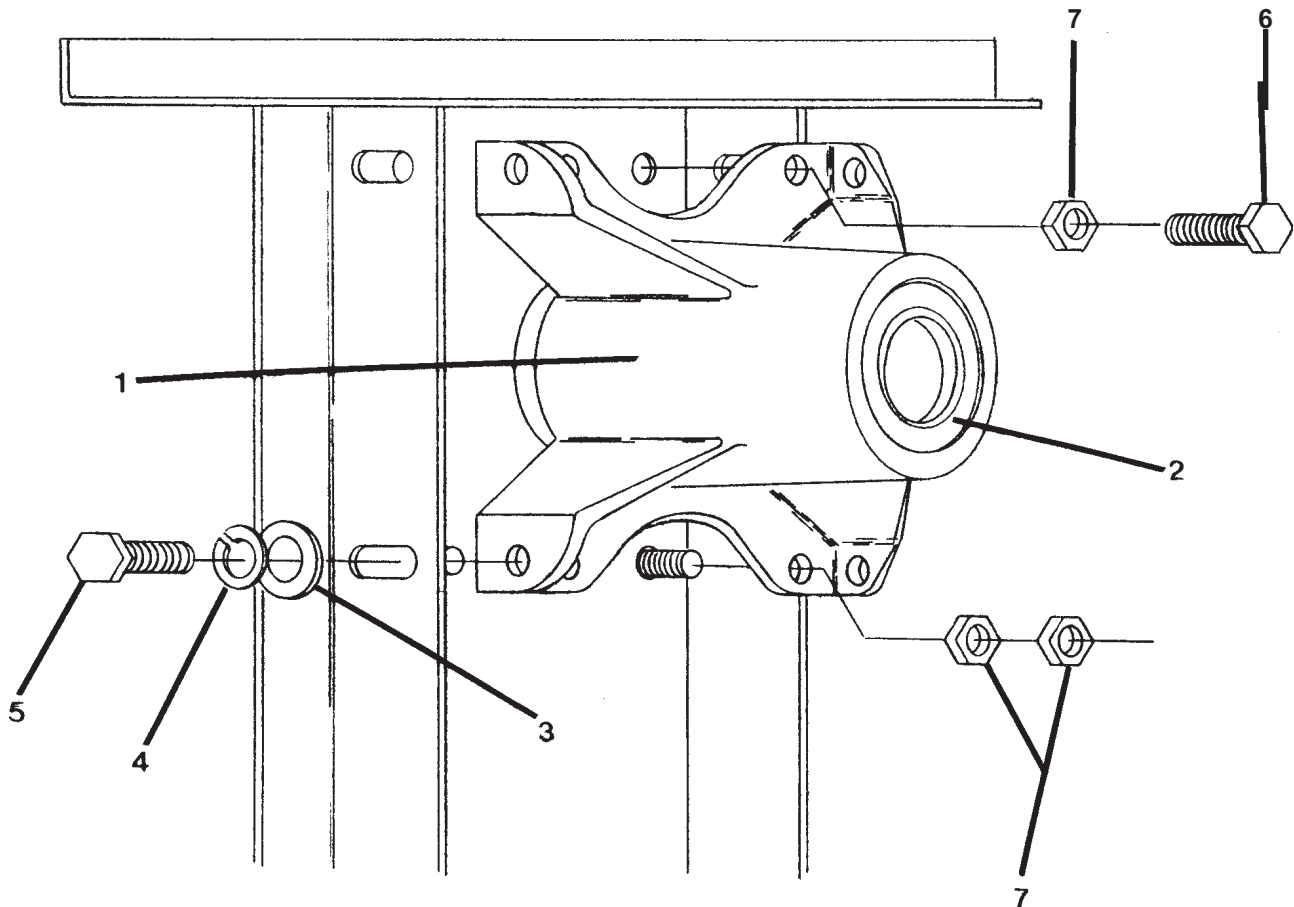

* Not Illustrated

CONTROL BOX GROUP

Key	Part Number	Description	Qty.
1	9807-085-001	Box Assembly, Control.....	1
*	9074-284-001	Cover, Control Box.....	1
*	9545-008-026	Screw.....	4
2	5192-293-001	Relay, Reversing	1
*	9545-044-002	Screw.....	2
*	8640-411-003	Nut.....	2
3	9897-035-001	Terminal Block Assembly, Power.....	1
4	9558-029-002	Strip, Terminal Marker.....	1
*	9545-045-002	Screw	2
5	8711-007-001	Transformer, Control.....	1
*	9545-012-015	Screw	2
6	5192-295-012	Relay, Blower	1
7	8639-621-007	Screw, Ground	1
*	8641-582-006	Lockwasher, Ground Screw	1

* Not Illustrated

BEARING HOUSING GROUP

Key	Part Number	Description	Qty.
*	9803-189-001	Housing, Bearing Ass'y w one (rear) bearing	1
1	9241-183-003	Housing, Bearing	1
2	9036-159-001	Bearing, Ball-Rear	1
3	8641-581-026	Washer, Flat 1/2"	4
4	8641-582-004	Lockwasher spring 1/2"	4
5	9545-017-004	Bolt, 1/2-13x1	4
6	9545-059-003	Screw, 7/16-14x1 1/2	2
*	8641-582-013	Lockwasher, 7/16	2
7	8640-416-001	Nut, 7/16-14.	4

* Not Illustrated

TUMBLER GROUP

Key	Part Number	Description	
1	9848-118-001	Tumbler Ass'y	1
2	9873-005-001	Spider Ass'y with bearing on	1
3	9497-226-001	Rod, Tumbler	4
4	8640-417-002	Nut 1/2"-13	4
5	9552-013-000	Shim	4
6	8641-582-004	Washer, Spring Lock	4
7	8641-590-001	Washer, Tumbler Rod Special	4
*	9487-234-001	Ring, Tolerance	1
8	8641-582-016	Lock Washer ext tooth 1/2", Tumbler Shaft	1
9	8641-581-026	Flat Washer 1/2", Tumbler Shaft	1
10	9545-017-009	Screw, Tumbler Shaft 1/2-13 x 1 1/4"	1