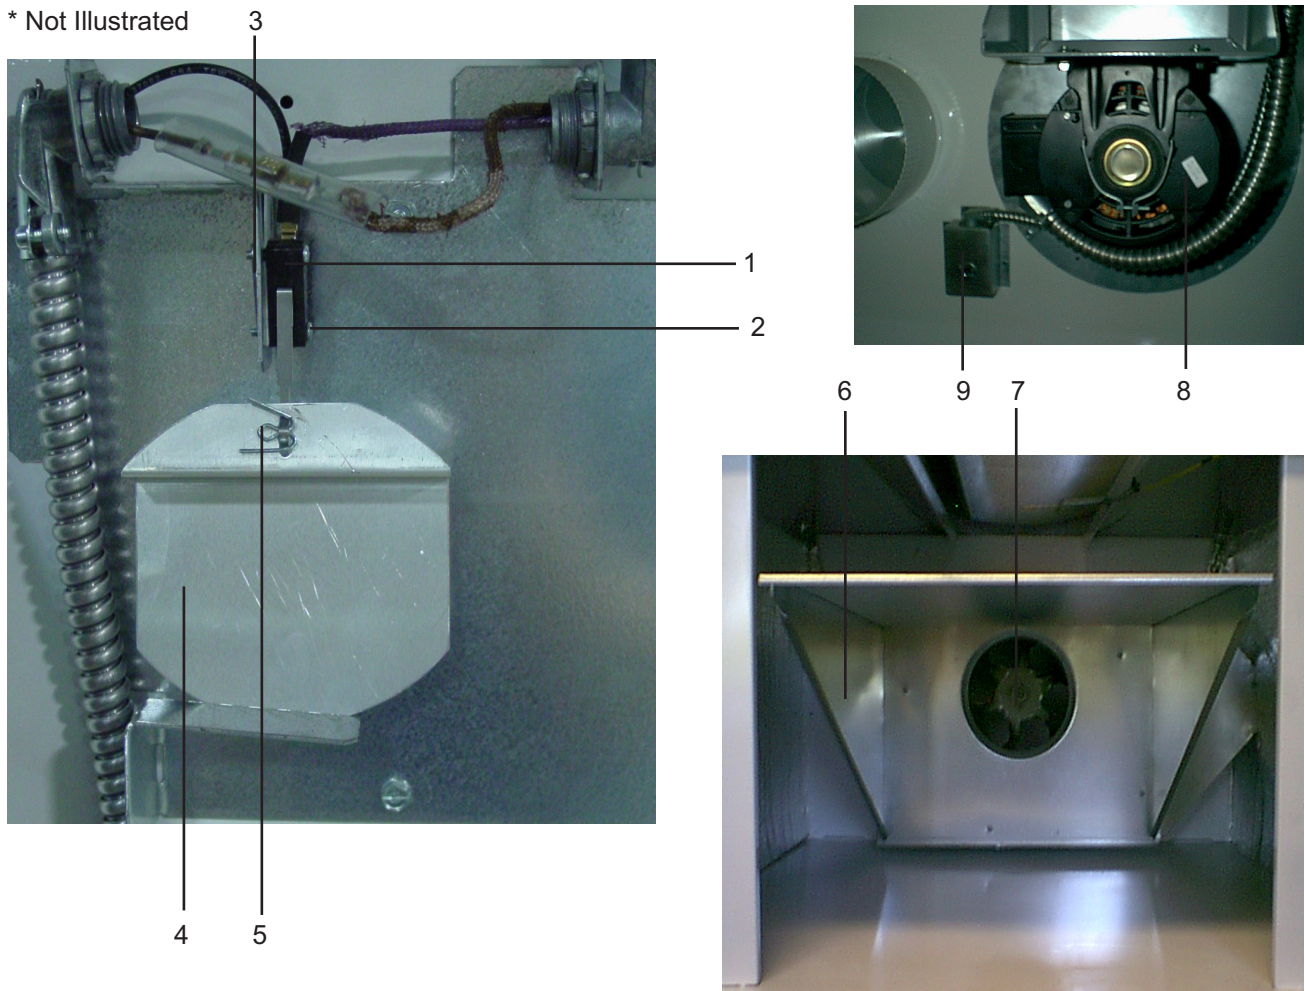

AIR FLOW SWITCH, LINT HOOD & BLOWER IMPELLER GROUP

Key	Part Number	Description	Qty.
1	9539-461-009	Switch, Air Flow	1
*	9550-169-003	Shield, Air Flow Switch.....	1
2	9545-020-001	Screw, Hx #4-40x5/8	2
3	8640-401-001	Nut, Special Twin #4-40	1
4	9008-007-001	Actuator-Switch, Air Flow	1
5	9451-169-002	Pin, Cotter	1
6	9834-009-001	Hood Ass'y, Lint	1
*	8640-412-004	Nut, Whizlock	6
*	9822-031-002	Lint Screen 34" length	1
7	9278-037-003	Impeller, w/set screws	1
8	9376-302-002	Motor, Blower	1
*	9074-275-002	Cover-Half, Blower Impeller (Flat)	1
*	9074-275-003	Cover-Half, Blower Impeller (Formed)	1
*	9545-008-001	Screw, Hex #10Bx1/4	4
*	9576-207-006	Thermostat, Safety	1
9	9825-057-002	Cover, Safety Thermostat.....	1
*	9545-008-024	Screw, Hx. #10ABx3/8	2

* Not Illustrated