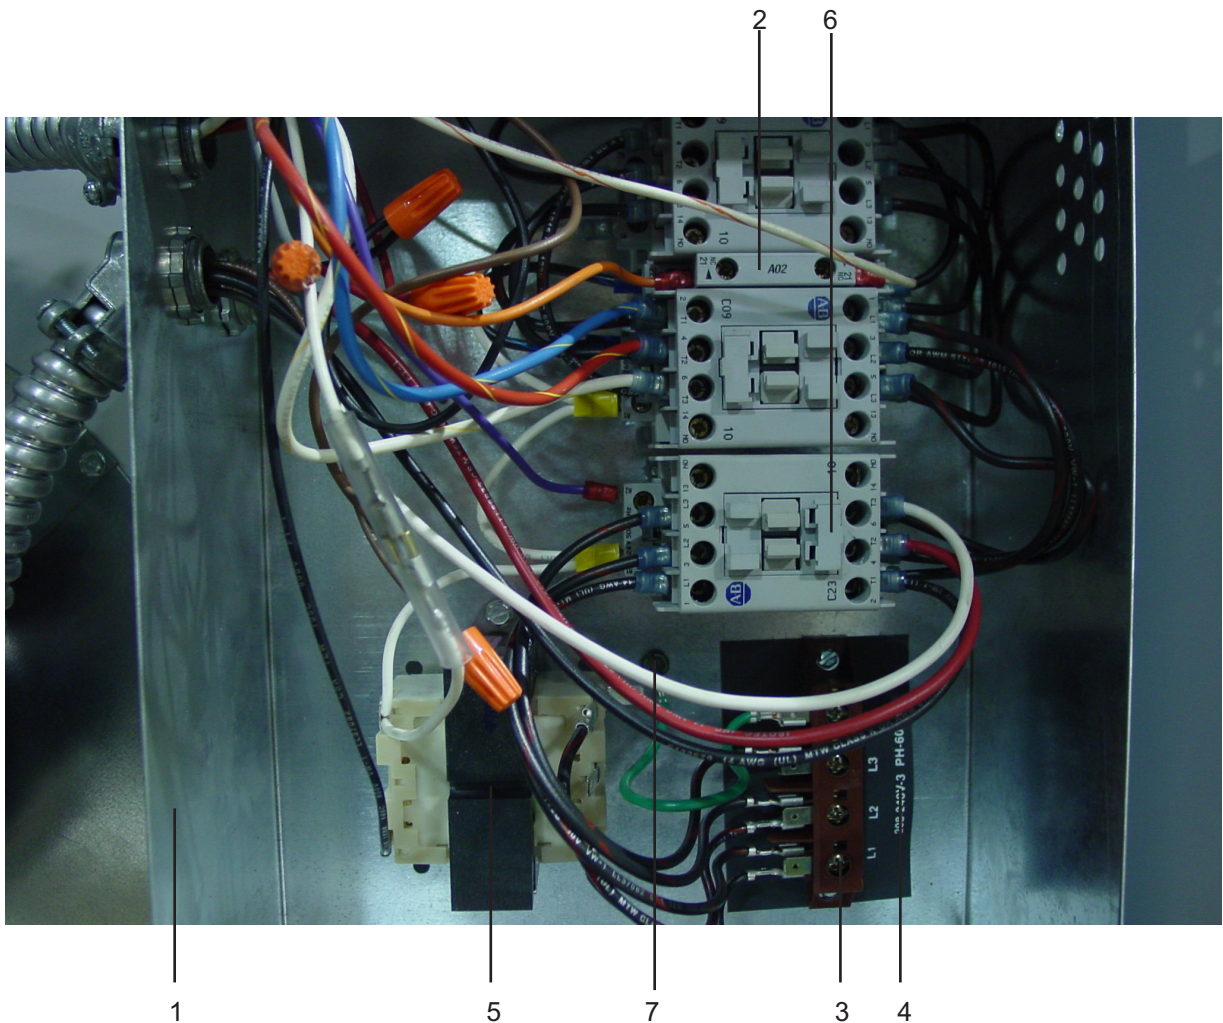

CONTROL BOX GROUP

Key	Part Number	Description	Qty.
1	9807-085-001	Box Assembly, Control.....	1
*	9074-284-001	Cover, Control Box.....	1
*	9545-008-026	Screw.....	4
2	5192-293-001	Relay, Reversing	1
*	9545-044-002	Screw.....	2
*	8640-411-003	Nut.....	2
3	9897-035-001	Terminal Block Assembly, Power.....	1
4	9558-029-002	Strip, Terminal Marker.....	1
*	9545-045-002	Screw	2
5	8711-007-001	Transformer, Control.....	1
*	9545-012-015	Screw	2
6	5192-295-012	Relay, Blower	1
7	8639-621-007	Screw, Ground	1
*	8641-582-006	Lockwasher, Ground Screw	1

* Not Illustrated