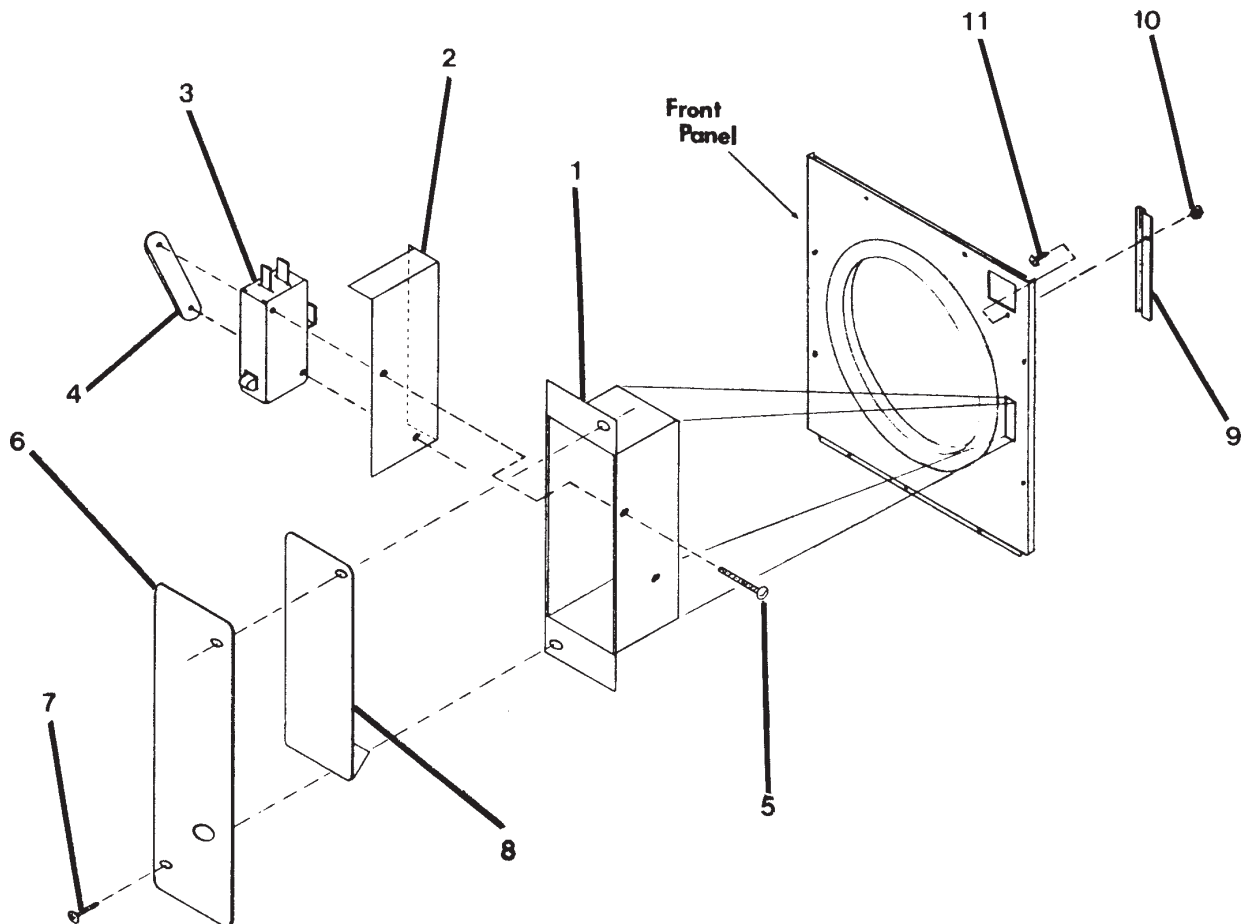

DOOR SWITCH GROUP

Key	Part Number	Description	Qty.
1	9041-076-001	Box, Door Switch	1
2	9550-159-001	Shield, Door Switch	1
3	9539-461-001	Switch, Door	1
4	8640-401-001	Nut, Special Twin #4-40	1
5	9545-020-001	Screw, Pn Hd Sl.#4-40x5/8	2
6	9074-255-001	Cover, Switch Box	1
7	9545-008-020	Screw, Box Cover 10 AB x 3/4"	2
8	9008-004-001	Actuator, Switch- Lower	1
9	6068-041-002	Conduit	1
11	9545-012-003	Screw. 8-32 x 3 3/16"	2
*	8641-436-000	Washer, Fiber	1
10	8640-413-004	Nut, ElasticStop 10 -32	2

* Not Illustrated