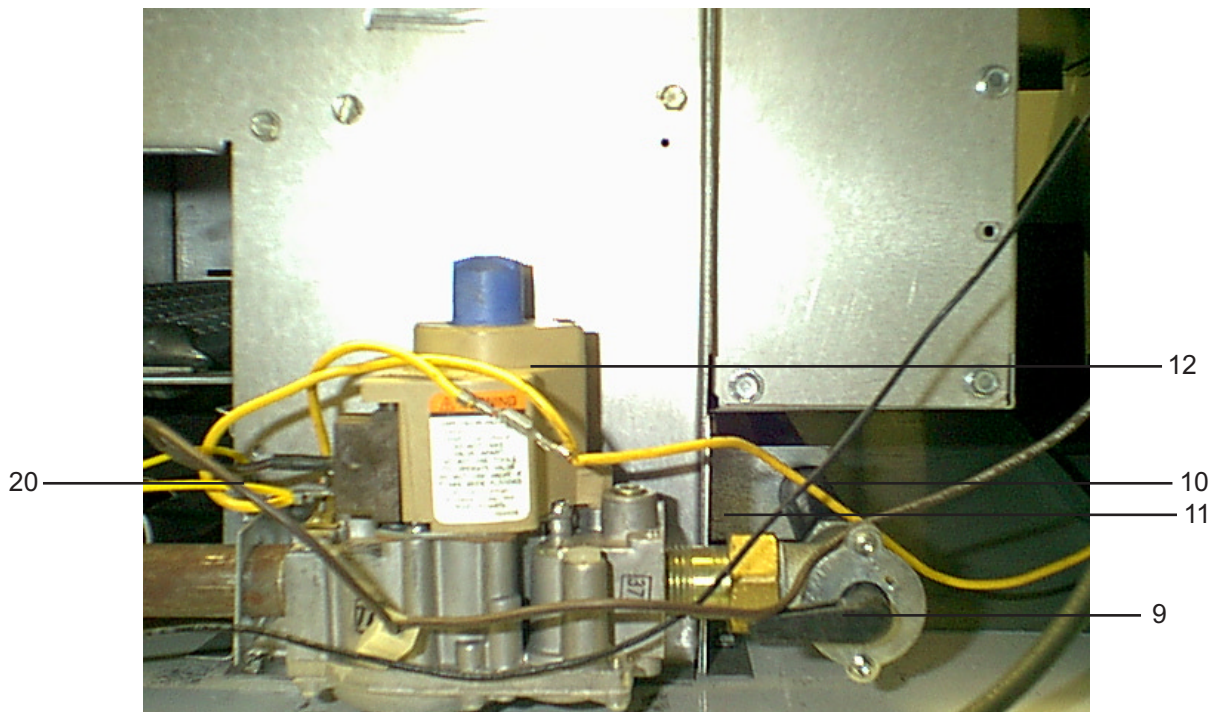

DRIVE GROUP

Key	Part Number	Description	Qty.
1	9376-302-001	Motor, Drive Tumble	1
*	8640-276-003	Wire Nut connector #73B (for302-001)	3
1	9376-302-002	Motor, Drive Blower	1
*	8640-276-003	Wire Nut connector #73B (for302-002)	3
*	9545-014-004	Screw, Hx 5/16-18X5/8	8
*	8640-400-003	Nut 5/16-18	8
*	8641-581-008	Washer Flat 5/16	2
2	9453-157-001	Pulley, Motor (for302-001)	1
2	9278-037-003	Impeller, w/set screws (for302-002)	1
*	9545-028-013	Screw, Set 5/16-18x1/2"	2
3	9991-054-006	Support Ass'y, Motor (for302-001)	1
*	9452-643-002	Plate, Motor (for302-001)	1
4	9545-029-005	Screw 3/8-16 x 1"	8
5	8640-415-004	Nut 3/8-16	8
6	9991-053-001	Support Assy, Intermed. Pulley (for302-001)	1
7	9545-029-010	Bolt, Rd Hd 3/8-16x1 1/4	3
8	9545-029-003	Screw Hxcap 3/8-16x1 1/2	1
9	8640-415-004	Nut 3/8-16	3
*	8641-581-035	Washer, Flat	4
10	9861-024-002	Arm Assy-Tension Complete	1
*	8641-581-035	Washer, Flat	1
*	9487-200-006	Ring-Retaining	1
*	8641-581-039	Washer, Flat.....	2
11	8640-425-002	Nut-Hex, 5/8 x 11.....	1
12	9908-042-006	Pulley Assy, Intermediate - w/ bearings, spacer, & ret. ring (below)	1
*	9036-159-007	Bearing, Ball-Idler Pulley	2
*	9538-173-002	Spacer, Bearing	1
*	9487-238-005	Ring, Retaining	1
*	9908-042-005	Pulley Assembly intermediate	1
*	8600-042-004	Lubricant molycoat BR2-S	
13	9487-200-003	Ring, Retaining	2
14	9908-043-002	Pulley, Assembly Driven	1
*	9487-234-001	Ring, Tolerance	1
15	8641-581-026	Washer, Flat 1/2	1
15	8641-582-016	Lockwasher Ext. 1/2	1
15	9545-017-009	Screw, Hx Cap 1/2-13x11/2	1
16	9040-077-005	Belt, Tumbler Drive	1
17	9040-077-003	Belt, Drive	1
18	9534-151-000	Spring, Belt Tension	1
19	9099-012-002	Chain, Spring Tension	1
20	9248-022-002	Hook, Tension	1
21	9074-275-004	Cover-Blower Impeller	1
22	9074-275-005	Cover-Blower Impeller	1
23	9545-008-001	Screw 10B x 1/4"	4
*	9208-050-001	Guard Rear, Drive	1
*	9454-685-001	Panel, Drive Guard, RH	1
*	9550-180-001	Shield, Motor	1
*	9545-008-003	Screw 10-16x 1/2 Tek	2
*	9545-008-001	Screw 10Bx1/4	11

* Not Illustrated