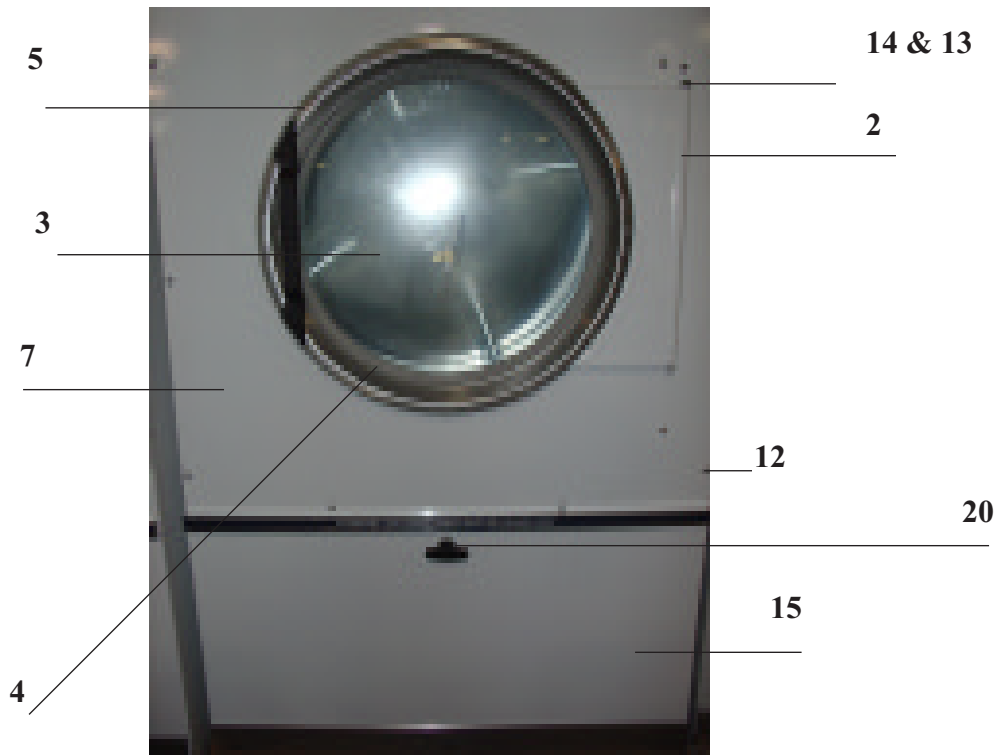

CABINET GROUP (continued)

Key	Part Number	Description	Qty.
15	9960-281-001	Door Ass'y, Lower Service-SS	1
15	9960-281-003	Door Ass'y, Lower Service-White	1
16	9578-088-001	Trim, Door - Lower Service	1
*	9435-016-003	Overlay-Trim Lower service door	1
17	9545-008-021	Screw,Pn Hd Cr., #10Bx3/8	5
*	9277-050-002	Insulation Lower Service Door	1
18	9578-084-002	Trim, Kick- Lower Service Door	1
19	9545-008-010	Screw, Tr Hd Cr-#10x1/2 Blk.....	3
20	9244-084-001	Handle Lower Service Door	1
*	8641-581-012	Washer flat 3/4x11/4	2
*	9206-176-000	Gasket spacer	2
*	8544-006-001	Leg, Leveling	4
24	9812-013-001	Baffle Assy., Cabinet- Left	1
25	9812-013-002	Baffle Assy., Cabinet- Right	1
*	9545-008-003	Screw, #10x1/2 TEK	8
*	9277-051-001	Insulation Side Panel	4
*	9277-047-001	Insulation Black 1/4"	1
*	9277-047-002	Insulation Black 1/4"	1
21	9074-273-001	Cover, Cabinet	1
22	9545-008-024	Screw	10
23	9801-084-001	Membrane switch assembly	1

20