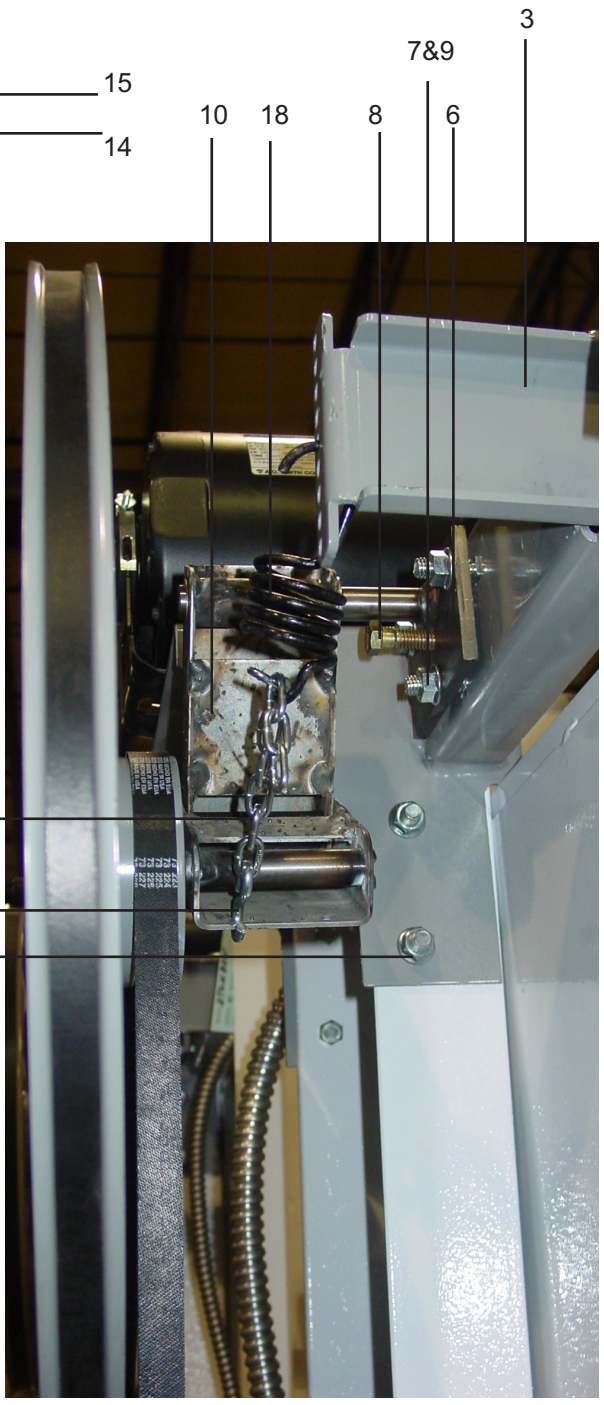

* Not Illustrated

- 1
- 2
- 17
- 3
- 11
- 12
- 16
- 15
- 14

- 10
- 18
- 8
- 7&9
- 6
- 3
- 22
- 21
- 23
- 5/16"bolt
- 19
- 20
- 4&5

AIR FLOW SWITCH, LINT HOOD & BLOWER IMPELLER GROUP

Key	Part Number	Description	Qty.
1	9539-461-009	Switch, Air Flow	1
*	9550-169-003	Shield, Air Flow Switch.....	1
2	9545-020-001	Screw, Hx #4-40x5/8	2
3	8640-401-001	Nut, Special Twin #4-40	1
4	9008-007-001	Actuator-Switch, Air Flow	1
5	9451-169-002	Pin, Cotter	1
6	9834-009-001	Hood Ass'y, Lint	1
*	8640-412-004	Nut, Whizlock	6
*	9822-031-002	Lint Screen 34" length	1
7	9278-037-003	Impeller, w/set screws	1
8	9376-302-002	Motor, Blower	1
*	9074-275-002	Cover-Half, Blower Impeller (Flat)	1
*	9074-275-003	Cover-Half, Blower Impeller (Formed)	1
*	9545-008-001	Screw, Hex #10Bx1/4	4
*	9576-207-006	Thermostat, Safety	1
9	9825-057-002	Cover, Safety Thermostat.....	1
*	9545-008-024	Screw, Hx. #10ABx3/8	2