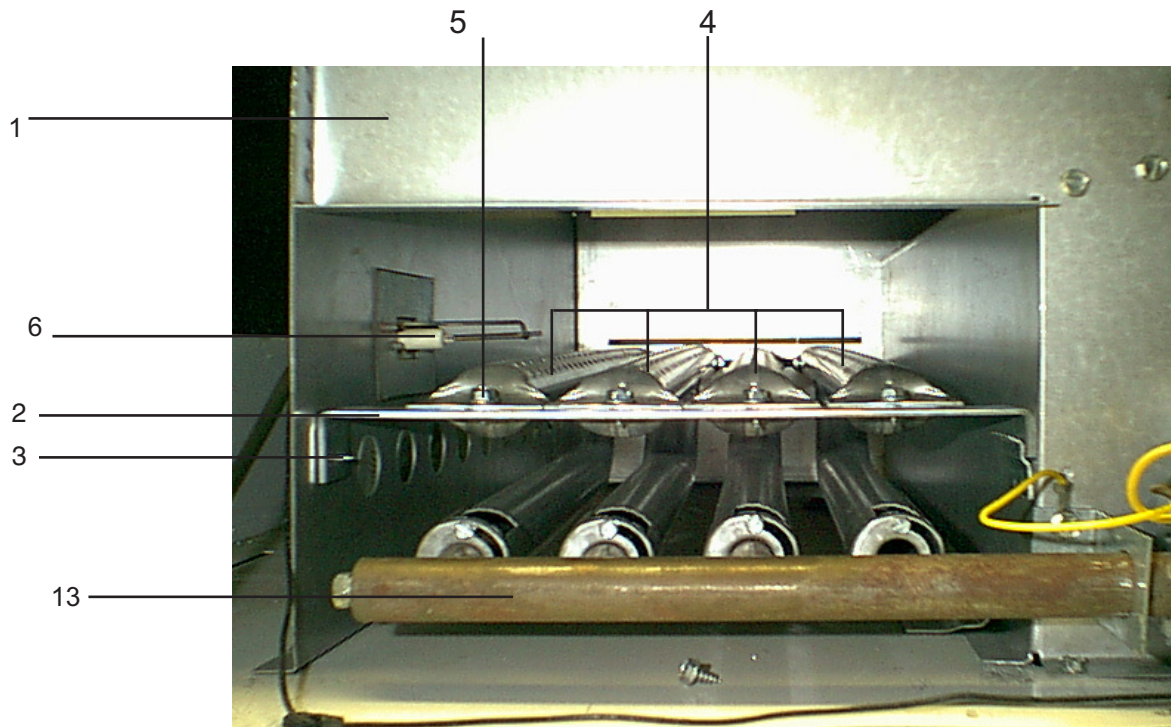

BURNER HOUSING GROUP

Key	Part Number	Description	Qty.
1	9803-195-001	Housing Assembly, Burner	1
*	9545-008-024	Screw	4
2	9548-280-001	Support, Front Burner	1
3	9545-008-008	Screw 10T-32 x 1/2"	1
4	9048-018-001	Burner, Main	4
5	9545-008-008	Screw 10T-32 x 1/2"	4
6	9875-002-002	Electrode, Ignition	1
7	9452-645-001	Plate, Electrode Mtg	1
8	9545-045-001	Screw, Electrode Mtg 8B x 11/4"	2
9	9379-164-002	Valve, Gas Shut-Off w/ brass union	1
10	9458-020-004	Pipe, Gas Line	1
11	9039-915-001	Bracket, Gas Line Pipe	1
12	9857-134-002	Control Assy, Gas	1
*	8220-001-466	Wire Assembly Yellow 4 7/8"	1
13	9381-011-001	Manifold Assy., 4 port	1
*	9425-069-021	Orifice, Burner - Natural	4
*	9425-069-022	Orifice, Burner - LP	4
*	9732-102-010	Kit, LP Conversion	1
14	9576-203-002	Thermostat, Hi-Limit	1
15	9538-142-001	Spacer, Hi-Limit	2
16	9545-045-007	Screw 8B x 3/4"	2
17	9074-234-001	Cover, Hi-Limit Stat	1
18	9545-008-024	Screw 10B x 3/8"	1
19	9631-403-003	Wire Ass'y, High Voltage	1
20	9627-711-001	Harness, Low Voltage Ignition	1

* Not Illustrated