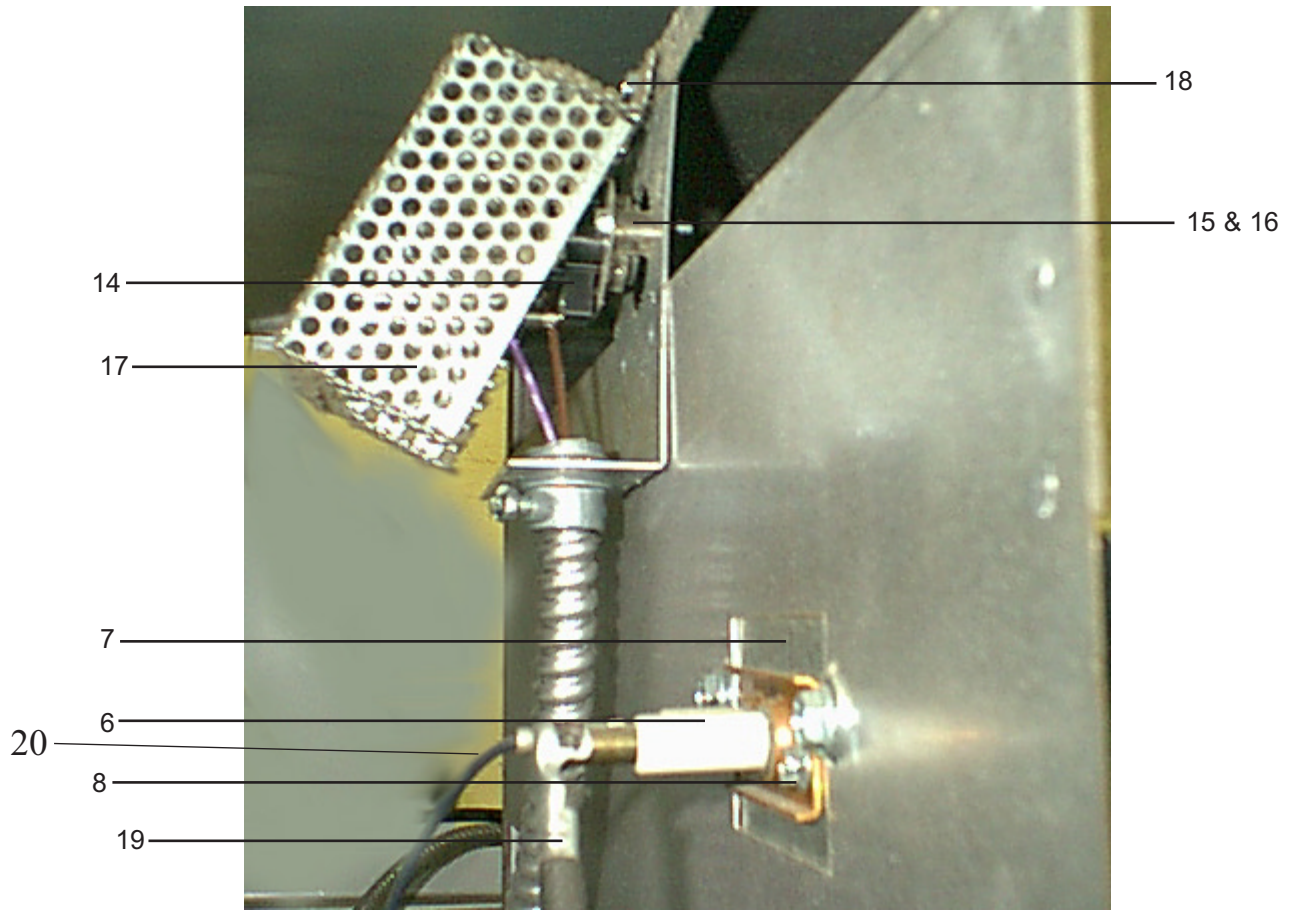

DRIVE GROUP

Key	Part Number	Description	Qty.
1	9376-302-001	Motor, Drive Tumble	1
*	8640-276-003	Wire Nut connector #73B (for302-001)	3
1	9376-302-002	Motor, Drive Blower	1
*	8640-276-003	Wire Nut connector #73B (for302-002)	3
*	9545-014-004	Screw, Hx 5/16-18X5/8	8
*	8640-400-003	Nut 5/16-18	8
*	8641-581-008	Washer Flat 5/16	2
2	9453-157-001	Pulley, Motor (for302-001)	1
2	9278-037-003	Impeller, w/set screws (for302-002)	1
*	9545-028-013	Screw, Set 5/16-18x1/2"	2
3	9991-054-006	Support Ass'y, Motor (for302-001)	1
*	9452-643-002	Plate, Motor (for302-001)	1
4	9545-029-005	Screw 3/8-16 x 1"	8
5	8640-415-004	Nut 3/8-16	8
6	9991-053-001	Support Assy, Intermed. Pulley (for302-001)	1
7	9545-029-010	Bolt, Rd Hd 3/8-16x1 1/4	3
8	9545-029-003	Screw Hxcap 3/8-16x1 1/2	1
9	8640-415-004	Nut 3/8-16	3
*	8641-581-035	Washer, Flat	4
10	9861-024-002	Arm Assy-Tension Complete	1
*	8641-581-035	Washer, Flat	1
*	9487-200-006	Ring-Retaining	1
*	8641-581-039	Washer, Flat.....	2
11	8640-425-002	Nut-Hex, 5/8 x 11.....	1
12	9908-042-006	Pulley Assy, Intermediate - w/ bearings, spacer, & ret. ring (below)	1
*	9036-159-007	Bearing, Ball-Idler Pulley	2
*	9538-173-002	Spacer, Bearing	1
*	9487-238-005	Ring, Retaining	1
*	9908-042-005	Pulley Assembly intermediate	1
*	8600-042-004	Lubricant molycoat BR2-S	
13	9487-200-003	Ring, Retaining	2
14	9908-043-002	Pulley, Assembly Driven	1
*	9487-234-001	Ring, Tolerance	1
15	8641-581-026	Washer, Flat 1/2	1
15	8641-582-016	Lockwasher Ext. 1/2	1
15	9545-017-009	Screw, Hx Cap 1/2-13x11/2	1
16	9040-077-005	Belt, Tumbler Drive	1
17	9040-077-003	Belt, Drive	1
18	9534-151-000	Spring, Belt Tension	1
19	9099-012-002	Chain, Spring Tension	1
20	9248-022-002	Hook, Tension	1
21	9074-275-004	Cover-Blower Impeller	1
22	9074-275-005	Cover-Blower Impeller	1
23	9545-008-001	Screw 10B x 1/4"	4
*	9208-050-001	Guard Rear, Drive	1
*	9454-685-001	Panel, Drive Guard, RH	1
*	9550-180-001	Shield, Motor	1
*	9545-008-003	Screw 10-16x 1/2 Tek	2
*	9545-008-001	Screw 10Bx1/4	11

* Not Illustrated