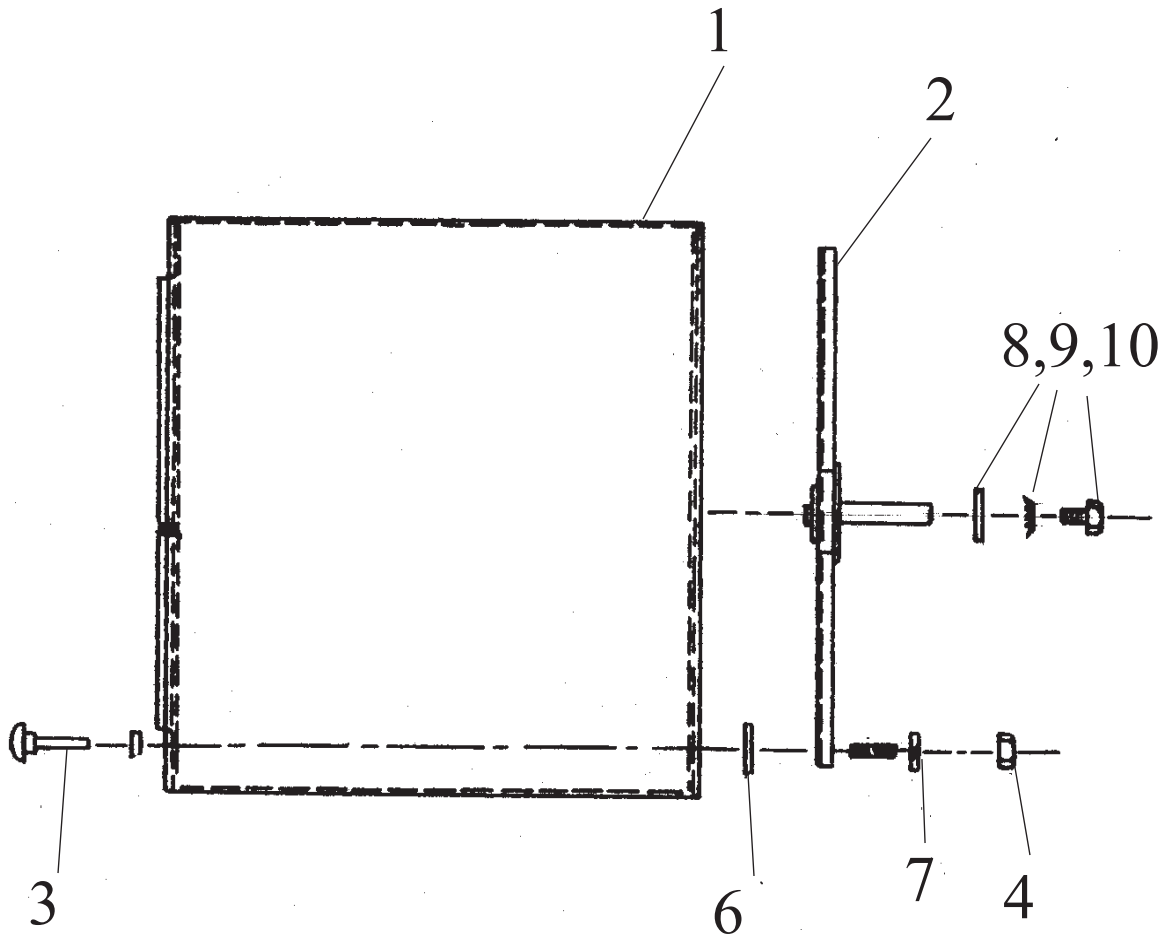

TUMBLER GROUP

Key	Part Number	Description	
1	9848-118-001	Tumbler Ass'y	1
2	9873-005-001	Spider Ass'y with bearing on	1
3	9497-226-001	Rod, Tumbler	4
4	8640-417-002	Nut 1/2"-13	4
5	9552-013-000	Shim	4
6	8641-582-004	Washer, Spring Lock	4
7	8641-590-001	Washer, Tumbler Rod Special	4
*	9487-234-001	Ring, Tolerance	1
8	8641-582-016	Lock Washer ext tooth 1/2", Tumbler Shaft	1
9	8641-581-026	Flat Washer 1/2", Tumbler Shaft	1
10	9545-017-009	Screw, Tumbler Shaft 1/2-13 x 1 1/4"	1

* Not Illustrated