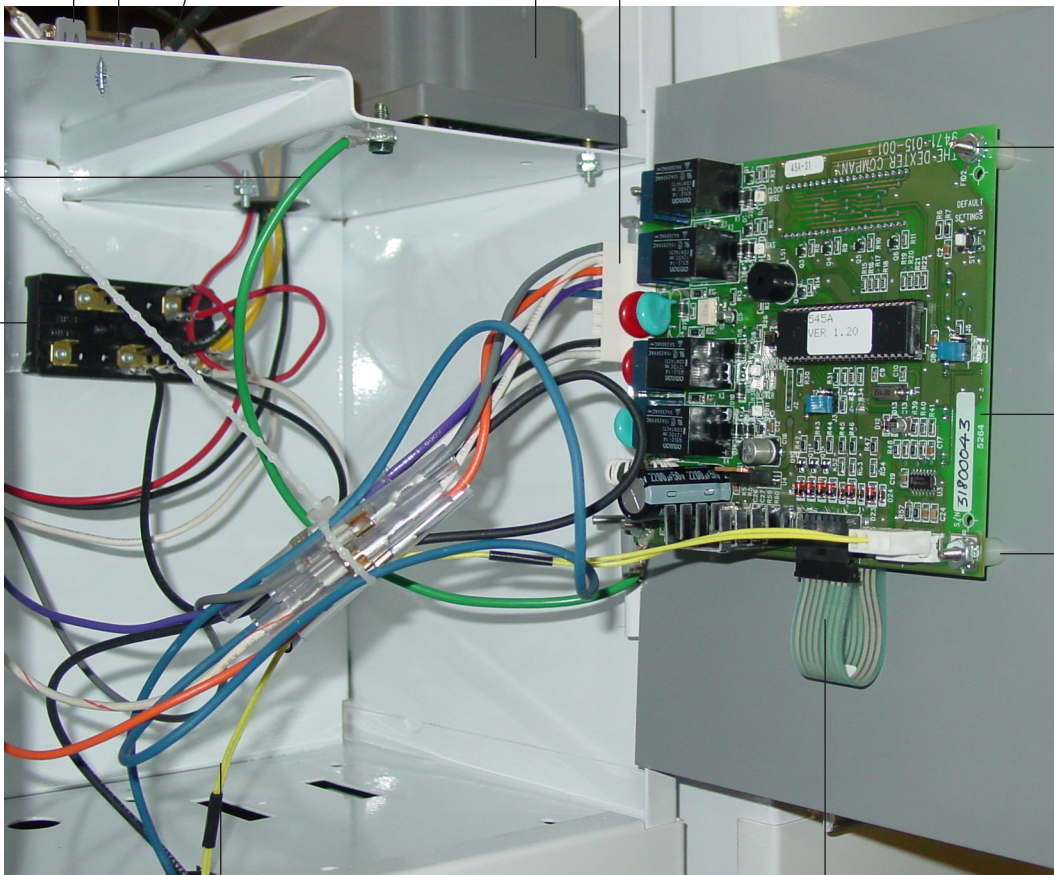

9

5

1

2

6

DOOR SWITCH GROUP

Key	Part Number	Description	Qty.
1	9041-076-001	Box, Door Switch	1
2	9550-159-001	Shield, Door Switch	1
3	9539-461-001	Switch, Door	1
4	8640-401-001	Nut, Special Twin #4-40	1
5	9545-020-001	Screw, Pn Hd Sl.#4-40x5/8	2
6	9074-255-001	Cover, Switch Box	1
7	9545-008-020	Screw, Box Cover 10 AB x 3/4"	2
8	9008-004-001	Actuator, Switch- Lower	1
9	6068-041-002	Conduit	1
11	9545-012-003	Screw. 8-32 x 3 3/16"	2
*	8641-436-000	Washer, Fiber	1
10	8640-413-004	Nut, ElasticStop 10 -32	2