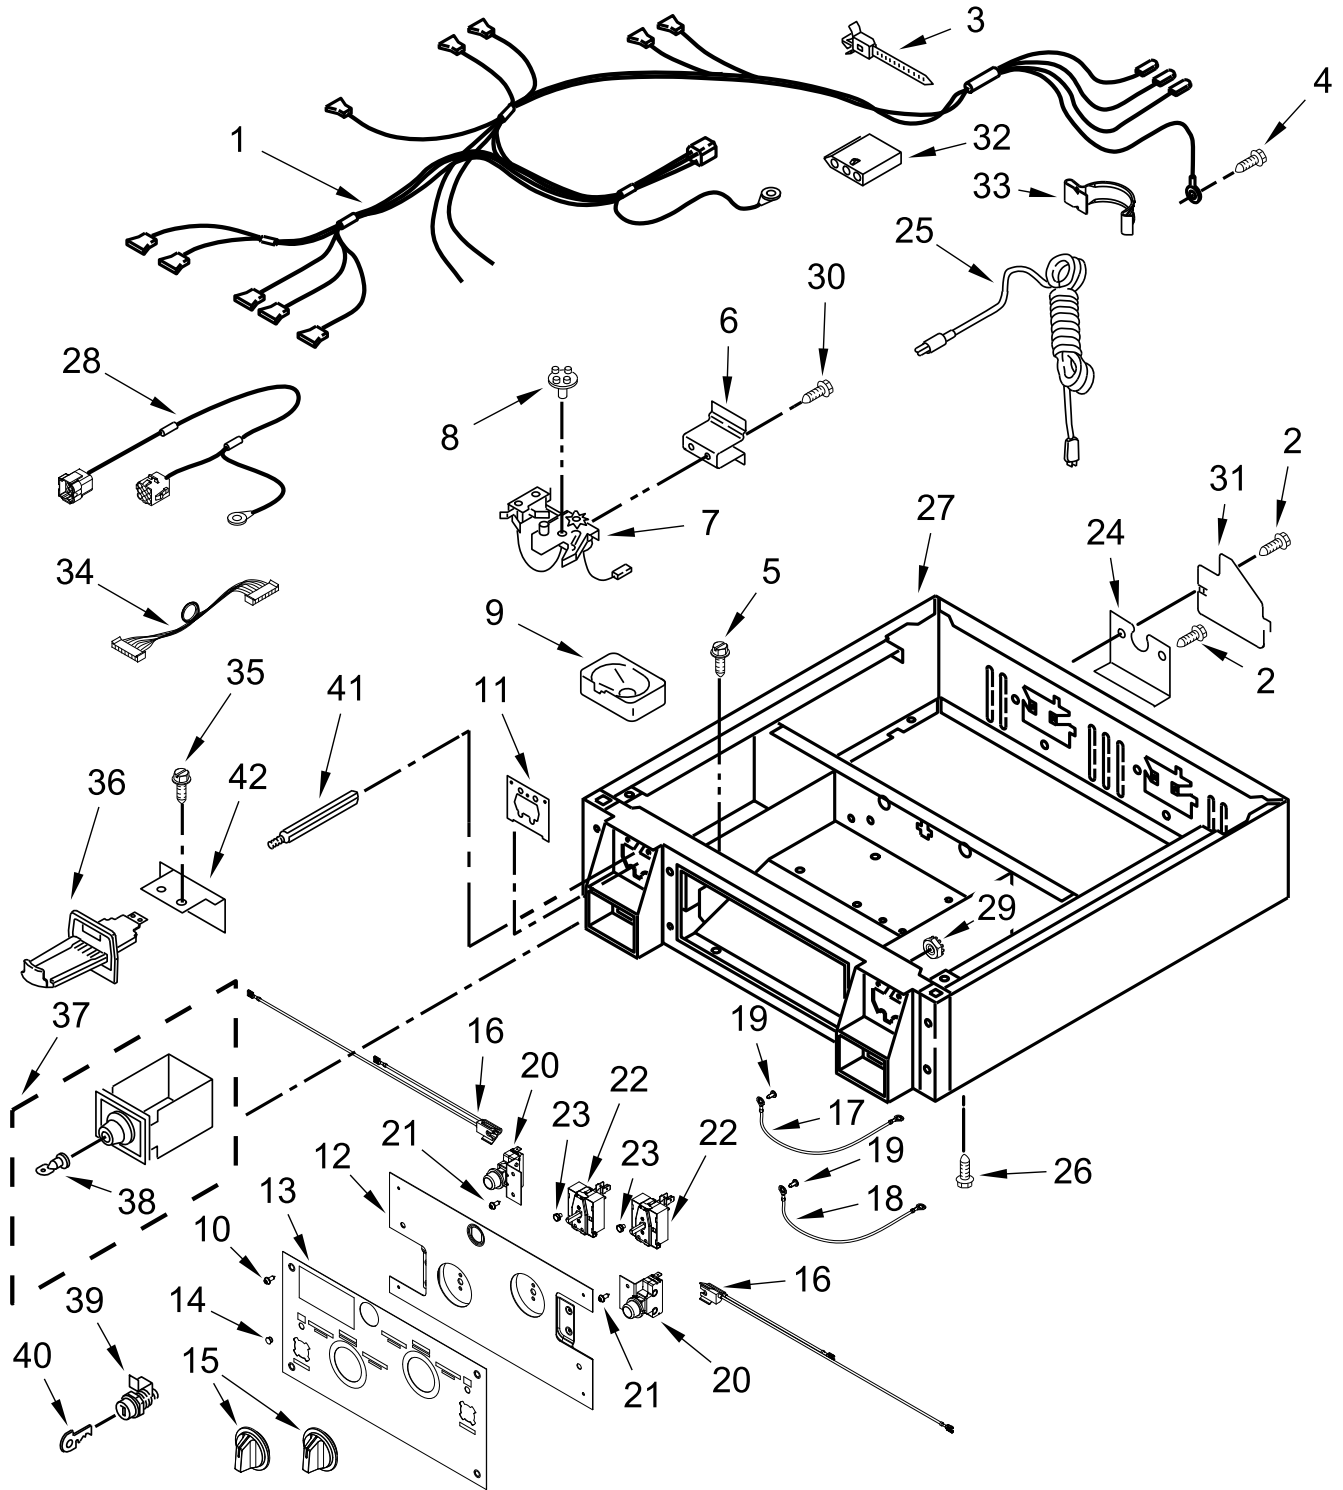

# CONTROL PANEL AND SEPARATOR PARTS

# CONTROL PANEL AND SEPARATOR PARTS

<u>Illus. No.</u>	<u>Part No.</u>	<u>Description</u>	<u>Illus. No.</u>	<u>Part No.</u>	<u>Description</u>	<u>Illus. No.</u>	<u>Part No.</u>	<u>Description</u>
1	W10702044	Harness, Wire	18	3401699	Jumper, Wire (Ground)	36	8316520	Coin Chute
2	3400000	Screw	19	303921	Screw		8316264	Insert - Blank
3	3391018	Tie, Cable	20	W10488054	Switch, PTS		8316265	Insert - 25 Cent
4	8533974	Screw	21	3348629	Screw	37	8316525	Money Box W/Lock
5	98139	Screw	22	W10327105	Switch, Cycle Selection	38		Key (Money Box) (When Ordering, Specify Vendor and Key Number)
6	3390115	Bracket, Timer	23	W10139100	Screw			
7	3389668	Timer	24	3390189	Strain Relief	39	8316526	Assembly, Cam & Security Lock
8		Cam	25	3401401	Cord, Power	40		Key (Service Door) (When Ordering, Specify Vendor and Key Number)
	3387974	Timing Cam, 3-Pin (60 Minutes)	26	3400500	Bolt			
	343777	Timing Cam, 6 Pin (30 Minutes)	27	3978853	Collar			
9	385421	Funnel, Coin	28	W10734526	Jumper	41	8318517	Bolt, Slide Mechanism
10	W10386302	Screw	29	3400029	Nut	42	3390424	Extension, Slide Coin Mech. Parts May Be Ordered From Whpl or Vendor Below ESD 270 New Jersey Dr. Fort Washington, PA 19034 1-800-523-1510 info@esdcoin.com
11	3954761	Plate, Adapter	30	3400094	Screw			
12	W10684161	Panel, Control	31	3396795	Cover, Terminal Block			
13	W10684157	Fascia Assembly	32	3936144	Connector, 3-Circuit			
14	W10133502	Indicator Lights Assembly	33	98997	Clip			
15	W10492415	Knob	34	3401850	Harness, Gas Following Parts Optional			
16	W10130072	Lamp, Indicator	35	96435	Screw			
17	8539882	Jumper Wire						