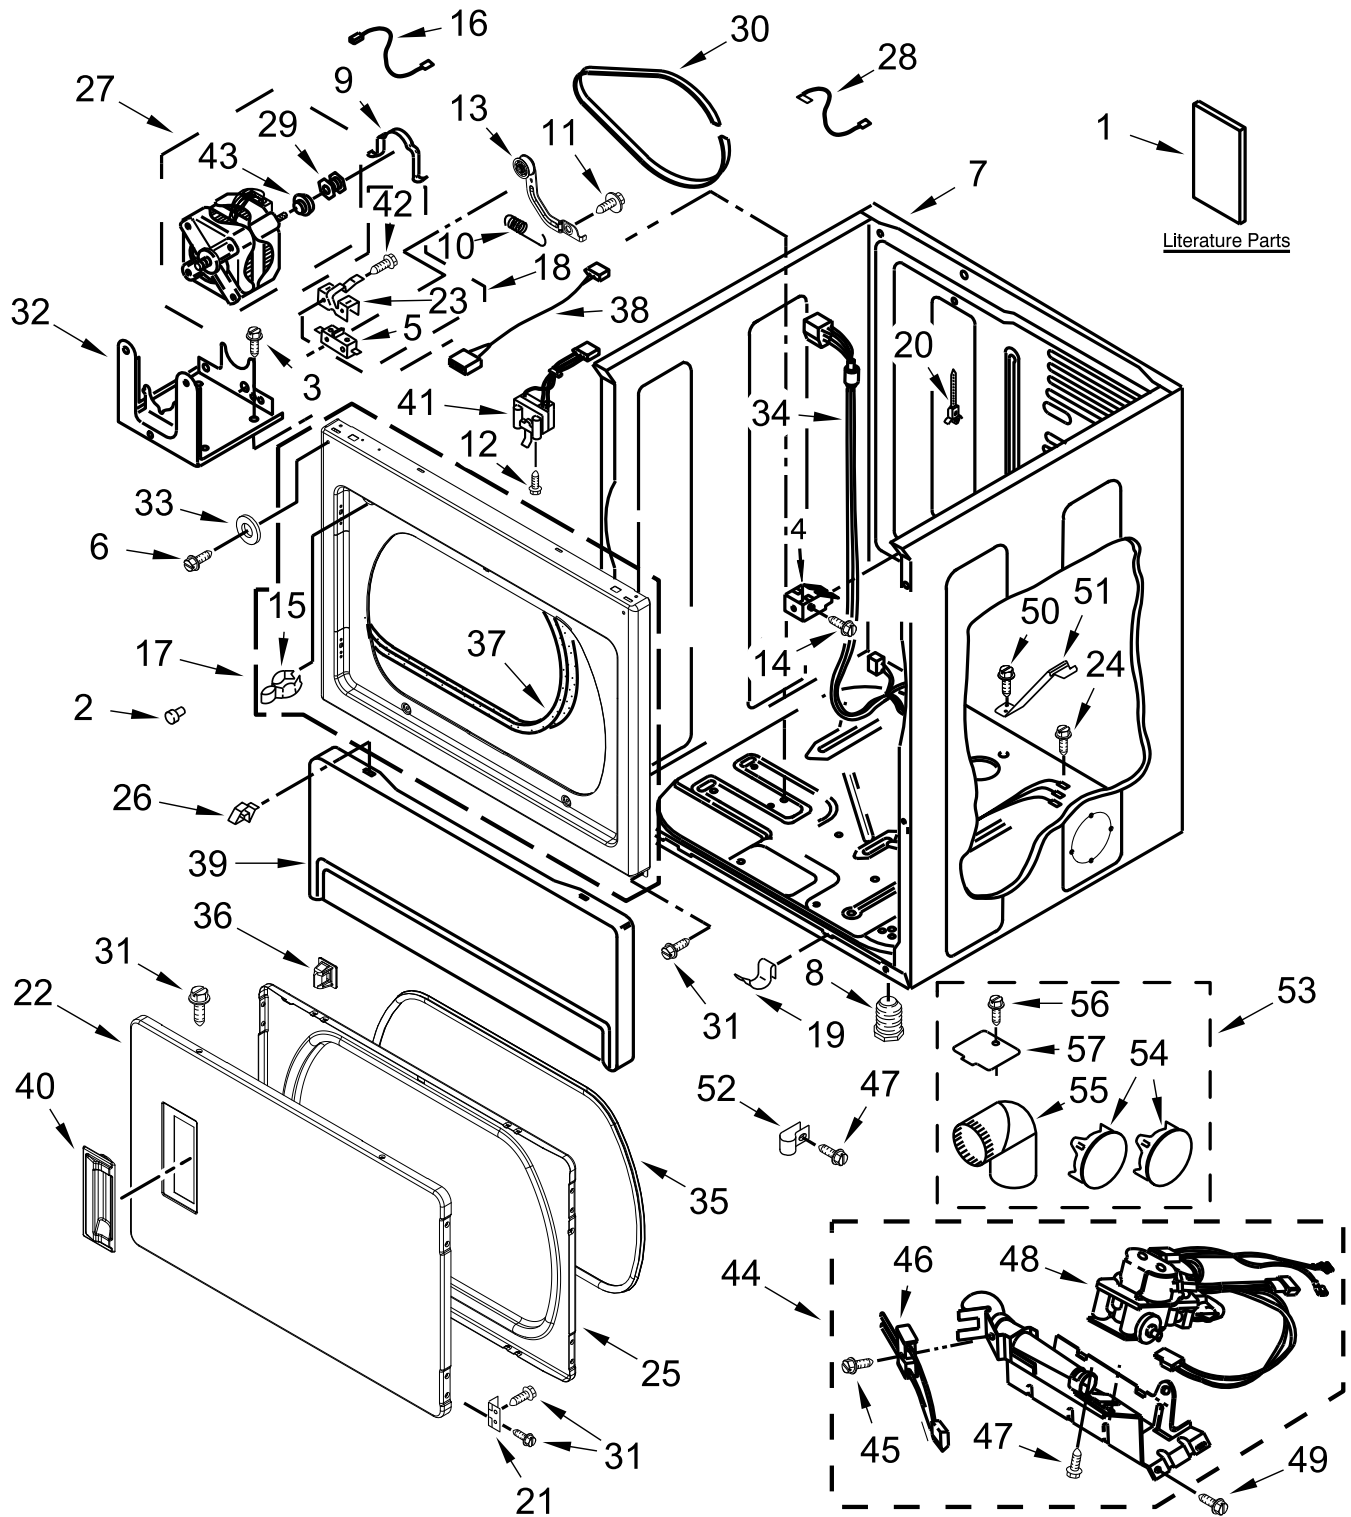

LOWER CABINET AND FRONT PANEL PARTS

LOWER CABINET AND FRONT PANEL PARTS

<u>Illus.</u> <u>No.</u>	<u>Part No.</u>	<u>Description</u>	<u>Illus.</u> <u>No.</u>	<u>Part No.</u>	<u>Description</u>	<u>Illus.</u> <u>No.</u>	<u>Part No.</u>	<u>Description</u>
1		Literature Parts (Located Behind Toe Panel)	20	3391018	Tie, Cable	41	3406109	Switch, Door
	W10761037	Installation Instructions	21		Hinge & Pin Assembly	42	98129	Screw
	W10738555	Wiring Diagram		W10279703	Silver	43	3393657	Restrainer, Belt
2	693152	Bumper	22	W10322546	Door, Front	44	3401797	Burner Assembly (60 Hz)
3	3390663	Screw	23	8066120	Lever Switch	45	3393909	Screw
4	3391846	Clip, Front Panel	24	3390647	Screw	46	686590	Ignitor
5	3394881	Switch - Belt	25	W10323061	Door, Rear	47	3387057	Screw
6	3400077	Screw	26	3388229	Retainer	48	8281911	Valve, Gas (Complete) 60 Hz
7		Cabinet	27	W10396031	Motor	49	343641	Screw
	W10547697	White	28	3398948	Wire, Jumper (Broken Belt Switch)	50	693995	Screw
8	3392100	Foot, Dryer	29	3394341	Pulley, Motor	51	8529757	Bracket, Burner
9	660658	Clamp, Motor	30	3387610	Belt, Drive	52	3387561	Clamp, Pipe
10	W10446781	Spring, Idler	31	342055	Screw	53		Optional Parts Not Included|Dryer Exhaust Kit|(For Side & Bottom Venting)
11	3389420	Screw	32	3387118	Bracket, Motor		279818	White
12	697773	Screw	33	3392186	Washer	54		Multivent Plug
13	W10344193	Pulley-Idler Assembly	34	W10702042	Harness		697750	White
14	3391915	Screw	35	3390735	Seal, Door	55	49026	Elbow
15	696144	Strike, Door	36	3392538	Assembly, Door Catch	56	488729	Screw
16	W10167612	Wire, Belt Switch	37	3387242	Seal, Front Panel	57	3394331	Plate, Cover
17	W10234293	Panel, Front	38	8283298	Jumper, Door Switch			
18	8066134	Switch Assembly	39		Panel, Toe			
19	W10291934	Clip		697215	White			
			40	W10116360	Handle, Door