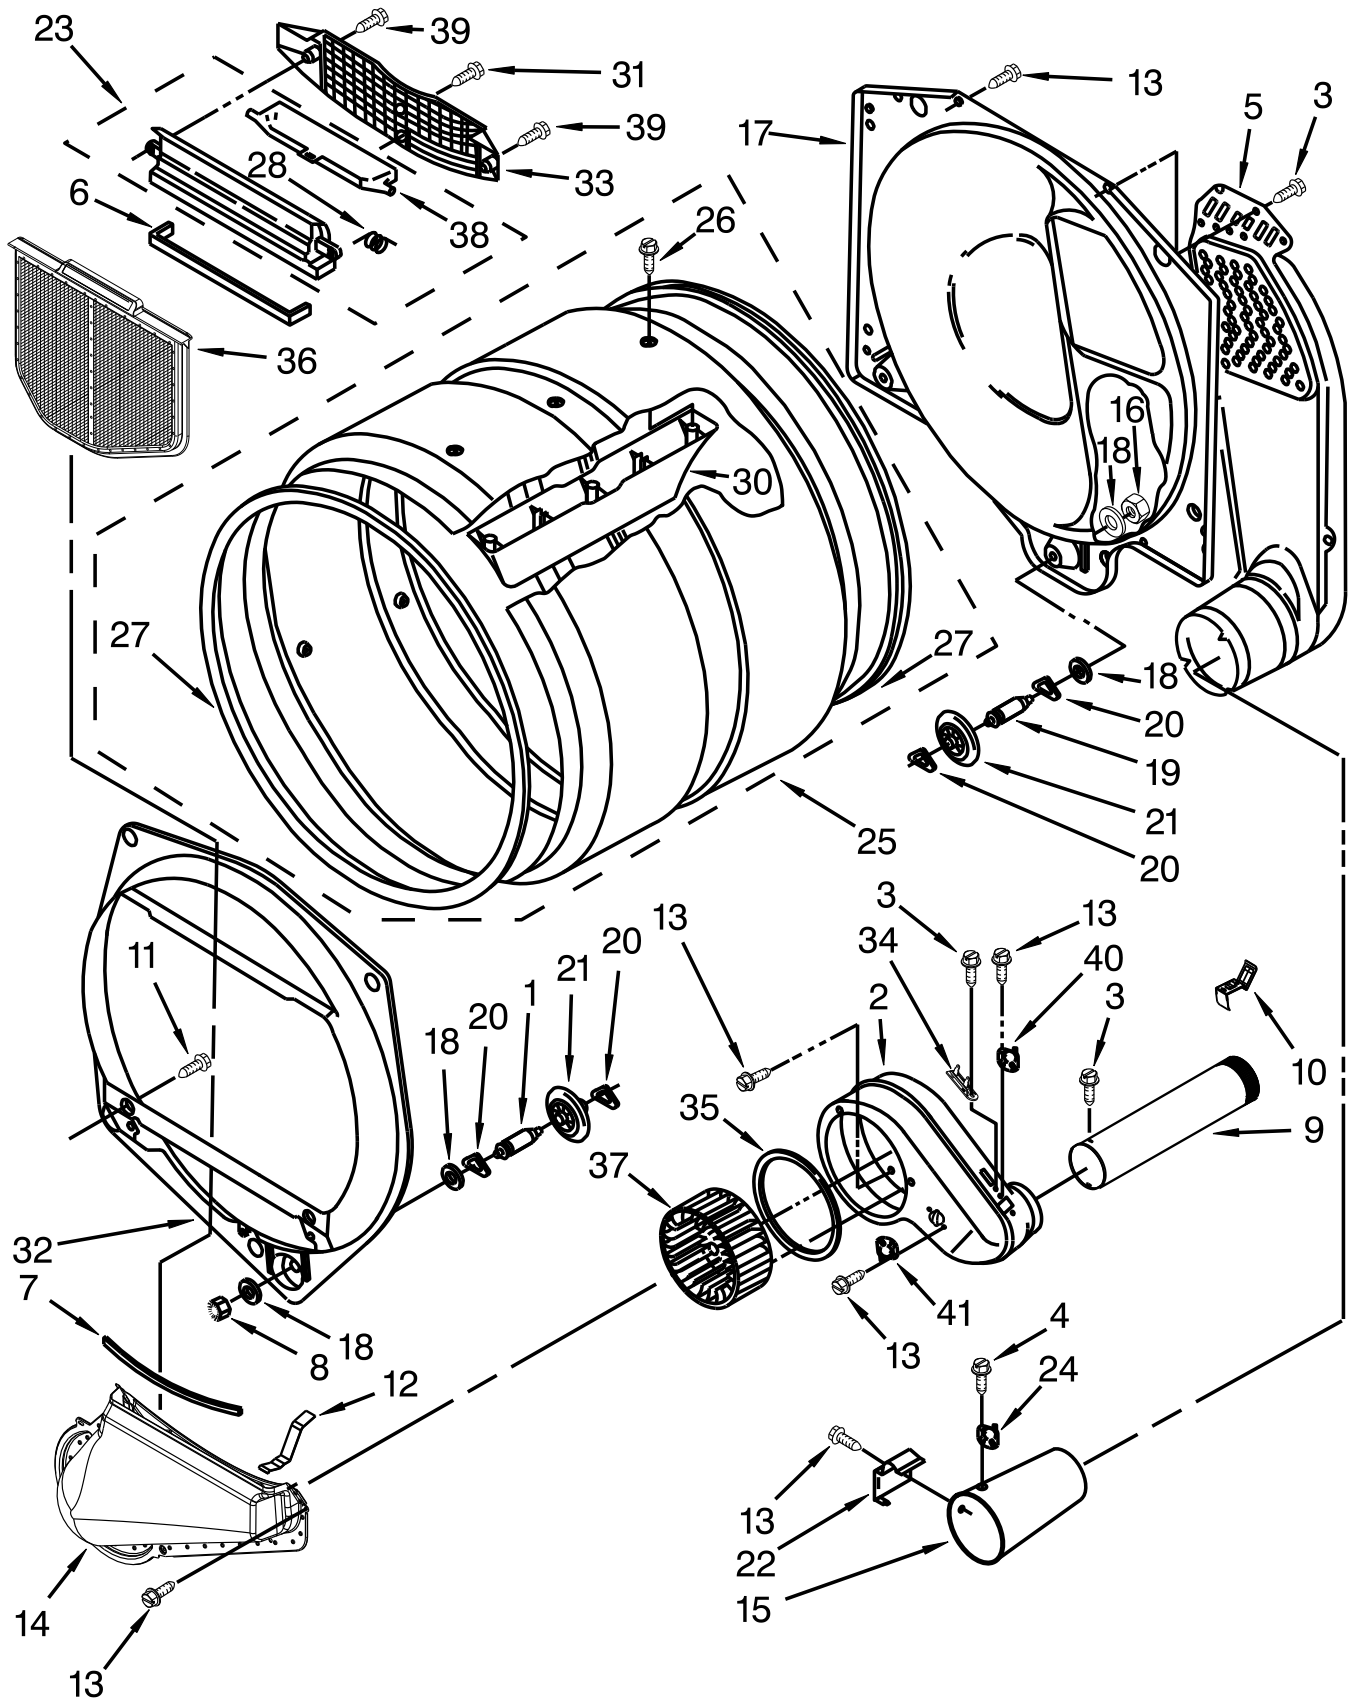

UPPER AND LOWER BULKHEAD PARTS

UPPER AND LOWER BULKHEAD PARTS

<u>Illus.</u> <u>No.</u>	<u>Part No.</u>	<u>Description</u>	<u>Illus.</u> <u>No.</u>	<u>Part No.</u>	<u>Description</u>	<u>Illus.</u> <u>No.</u>	<u>Part No.</u>	<u>Description</u>
1	8575324	Shaft, RH Thread	17	3387809	Bulkhead, Rear	34	3392519	Fuse, Thermal (91C)
2	8544362	Housing, Blower	18	3387459	Washer	35	697770	Seal, Plate Cover
3	8533971	Screw	19	8575325	Shaft, LH Thread	36		Screen, Lint
4	90767	Screw	20	W10512946	Washer, Tri Ring		W10596627	White
5	3394346	Assembly, Air Duct	21	W10314171	Roller, Support	37	W10349492	Wheel, Blower
6	697813	Seal, Outlet Housing	22	338906	Sensor, Radiant	38	W10685668	Door, Lint Screen
7	697814	Seal, Drum Front	23	W10685669	Assembly, Outlet Housing	39	3387230	Screw
8	3934666	Nut, Hex	24	3391912	Thermostat, Hi Limit	40	W10131836	Thermostat
9	8066224	Pipe, Exhaust	25	W10545923	Assembly, Drum	41	W10193019	Thermostat, Electronic (155F)
10	8572105	Clip, Exhaust	26	W10219342	Screw			
11	3357011	Screw	27	W10521118	Seal, Drum			
12	W10345456	Clip, Spring	28	3394986	Spring, Lint Screen Door			
13	3390647	Screw	30	697693	Baffle, Drum			
14	8066168	Assembly, Lint Duct	31	695240	Screw			
15	8573824	Funnel, Burner	32	697557	Bulkhead, Front			
16	W10001120	Nut, Hex (Left Hand Thread)	33	W10692558	Grill, Outlet