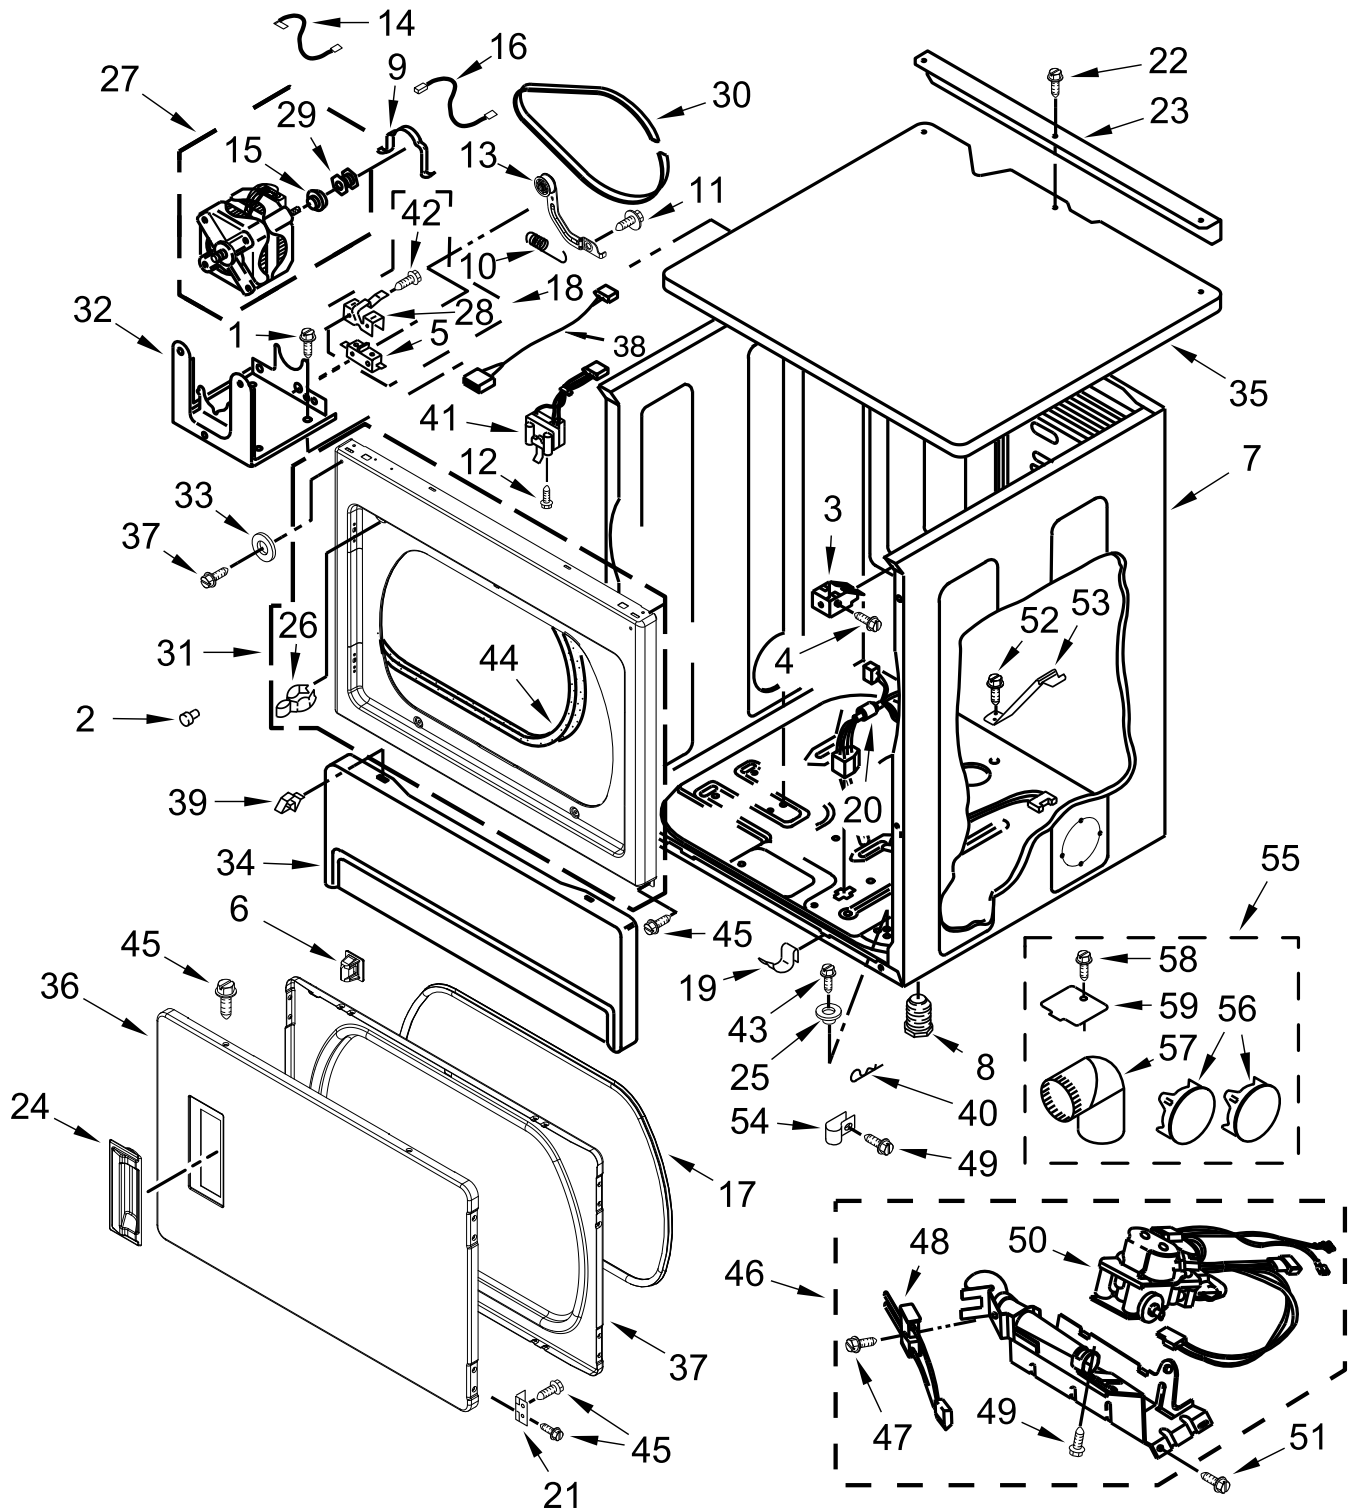

UPPER CABINET AND FRONT PANEL PARTS

UPPER CABINET AND FRONT PANEL PARTS

<u>Illus.</u> <u>No.</u>	<u>Part No.</u>	<u>Description</u>	<u>Illus.</u> <u>No.</u>	<u>Part No.</u>	<u>Description</u>	<u>Illus.</u> <u>No.</u>	<u>Part No.</u>	<u>Description</u>
1	3390663	Screw	23	3979115	Bracket, Angle	47	3393909	Screw
2	693152	Bumper	24	W10116360	Handle, Door	48	686590	Ignitor
3	3391846	Clip, Front Panel	25	3389233	Bushing	49	3387057	Screw
4	3391915	Screw	26	696144	Strike, Door	50	8281911	Valve, Gas (Complete) 60 Hz
5	3394881	Switch - Belt	27	W10396031	Motor	51	343641	Screw
6	3392538	Assembly, Door Catch	28	8066120	Lever Switch	52	693995	Screw
7		Cabinet	29	3394341	Pulley, Motor	53	8529757	Bracket, Burner
	W10547697	White	30	3387610	Belt, Drive	54	3387561	Clamp, Pipe
8	689172	Foot, Dryer Plastic	31	W10234293	Panel, Front	55		Optional Parts Not Included|Dryer Exhaust Kit|(For Side & Bottom Venting)
9	660658	Clamp, Motor	32	3387118	Bracket, Motor		279818	White
10	W10446781	Spring, Idler	33	3392186	Washer	56		Multivent Plug
11	3389420	Screw	34		Panel, Toe		697750	White
12	697773	Screw		697215	White		279731	Elbow (4")
13	W10344193	Pulley-Idler Assembly	35		Top		488729	Screw
14	3398948	Wire, Jumper (Broken Belt Switch)		3389351	White		3394331	Plate, Cover
15	3393657	Restrainer, Belt	36	W10322546	Door, Front	57		
16	3394881	Switch - Belt	37	W10323061	Door, Rear	58		
17	3390735	Seal, Door	38	8283298	Jumper, Door Switch	59		
18	8066134	Switch Assembly	39	3388229	Retainer			
19	W10291934	Clip	40	W10117347	Cotter Pin			
20	W10702042	Harness	41	3406109	Switch, Door			
21		Hinge & Pin Assembly	42	98129	Screw			
	W10279703	Silver	43	3400523	Bolt, Security			
22	3390647	Screw	44	3387242	Seal, Front Panel			
			45	342055	Screw			
			46	3401797	Burner Assembly (60 Hz)