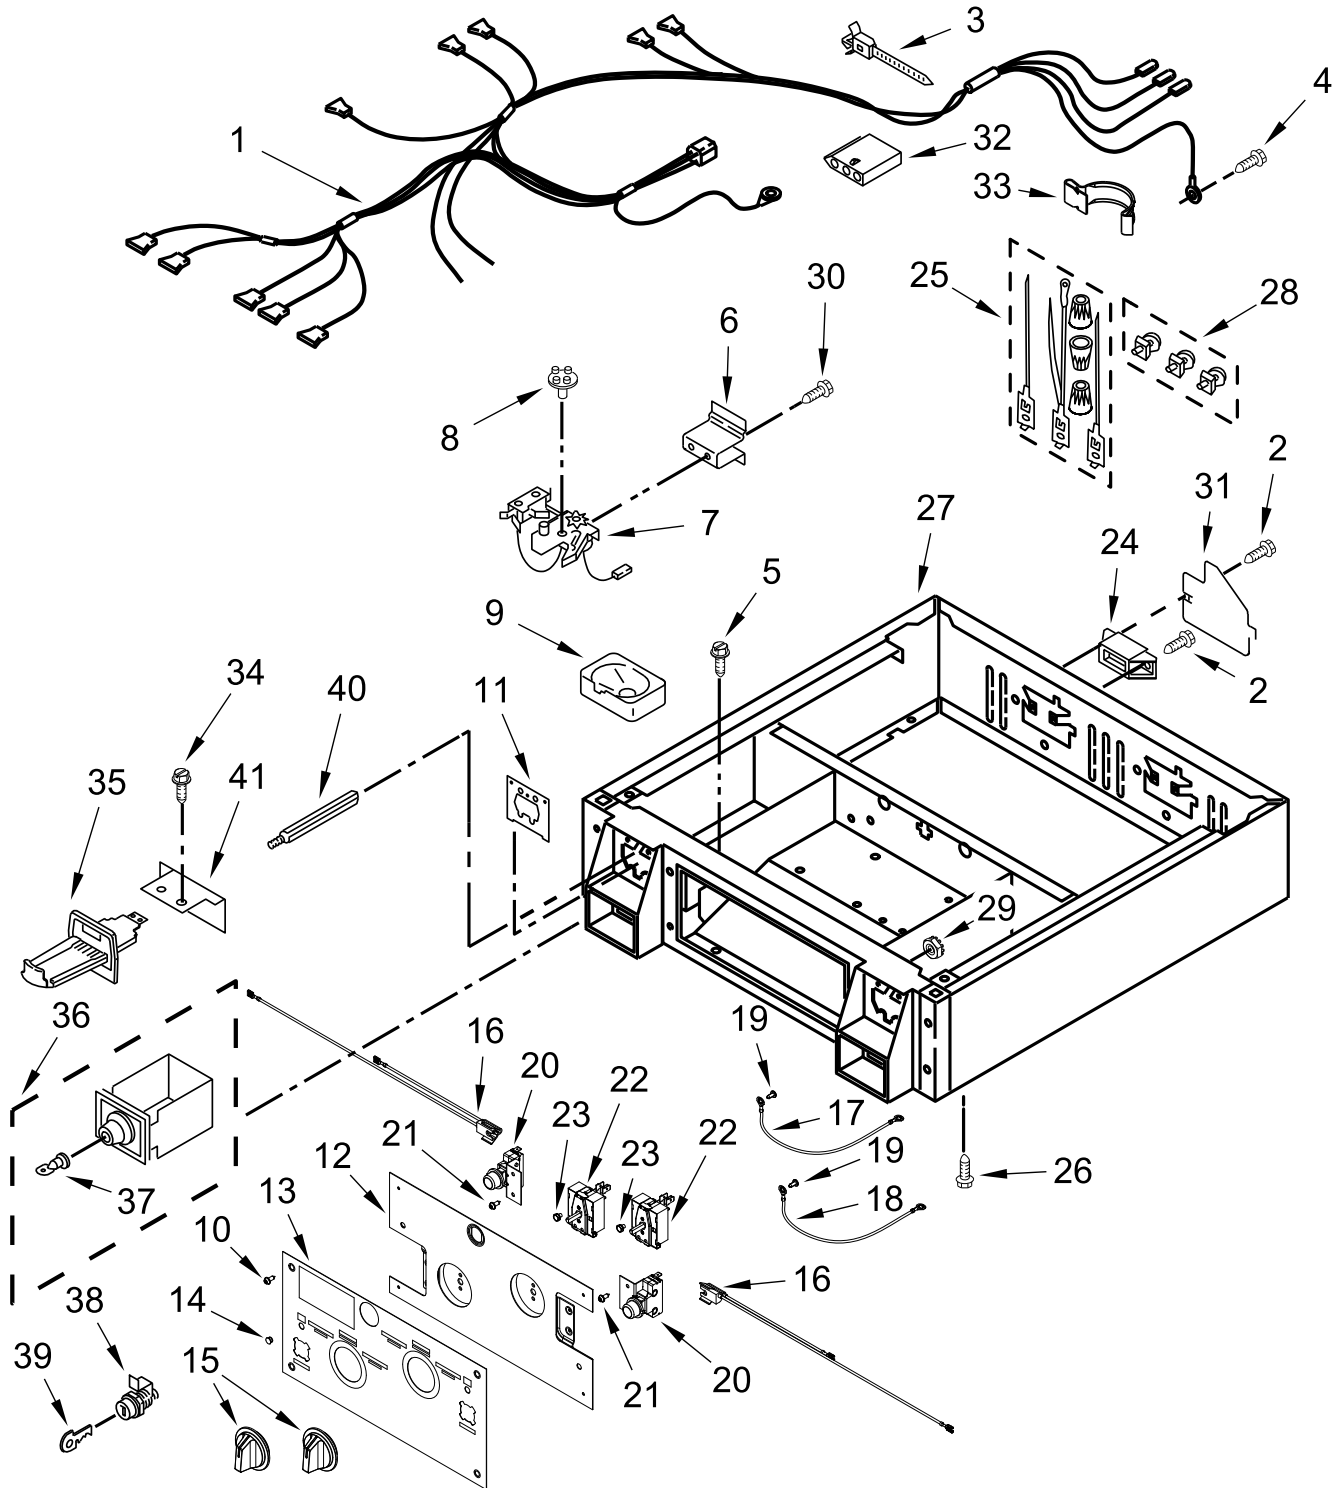

COMMERCIAL ELECTRIC DRYER

MODELS:

CSP2860TQ0 (White)

CONTROL PANEL AND SEPARATOR PARTS

CONTROL PANEL AND SEPARATOR PARTS

<u>Illus. No.</u>	<u>Part No.</u>	<u>Description</u>	<u>Illus. No.</u>	<u>Part No.</u>	<u>Description</u>	<u>Illus. No.</u>	<u>Part No.</u>	<u>Description</u>
1	W10702045	Harness, Wire	18	3401699	Jumper, Wire (Ground)	34	96435	Screw
2	3400000	Screw	19	303921	Screw	35	8316520	Coin Chute
3	3391018	Tie, Cable	20	W10488054	Switch, PTS		8316264	Insert - Blank
4	8533974	Screw	21	3348629	Screw		8316265	Insert - 25 Cent
5	98139	Screw	22	W10327105	Switch, Cycle Selection	36	8316525	Money Box W/Lock
6	3390115	Bracket, Timer	23	W10139100	Screw	37		Key (Money Box) (When Ordering, Specify Vendor and Key Number)
7	3389668	Timer	24	3397659	Block, Terminal	38	8316526	Assembly, Cam & Security Lock
8		Cam	25	279318	Terminal, Brass and Tinned (Includes Terminal Block Screw Kit)	39		Key (Service Door) (When Ordering, Specify Vendor and Key Number)
	3387974	Timing Cam, 3-Pin (60 Minutes)	26	3400500	Bolt	40	8318517	Bolt, Slide Mechanism
	343777	Timing Cam, 6 Pin (30 Minutes)	27	3978853	Collar	41	3390424	Extension, Slide Coin Mech. Parts May Be Ordered From Whpl or Vendor Below ESD 270 New Jersey Dr. Fort Washington, PA 19034 1-800-523-1510 info@esdcoin.com
9	385421	Funnel, Coin	28	279393	Screw Kit, Terminal Block			
10	W10386302	Screw	29	3400029	Nut			
11	3954761	Plate, Adapter	30	3400094	Screw			
12	W10684161	Panel, Control	31	3396795	Cover, Terminal Block			
13	W10684157	Fascia Assembly	32	3936144	Connector, 3-Circuit			
14	W10133502	Indicator Lights Assembly	33	98997	Clip			
15	W10492415	Knob			Following Parts Optional			
16	W10130072	Lamp, Indicator						
17	8539882	Jumper Wire						