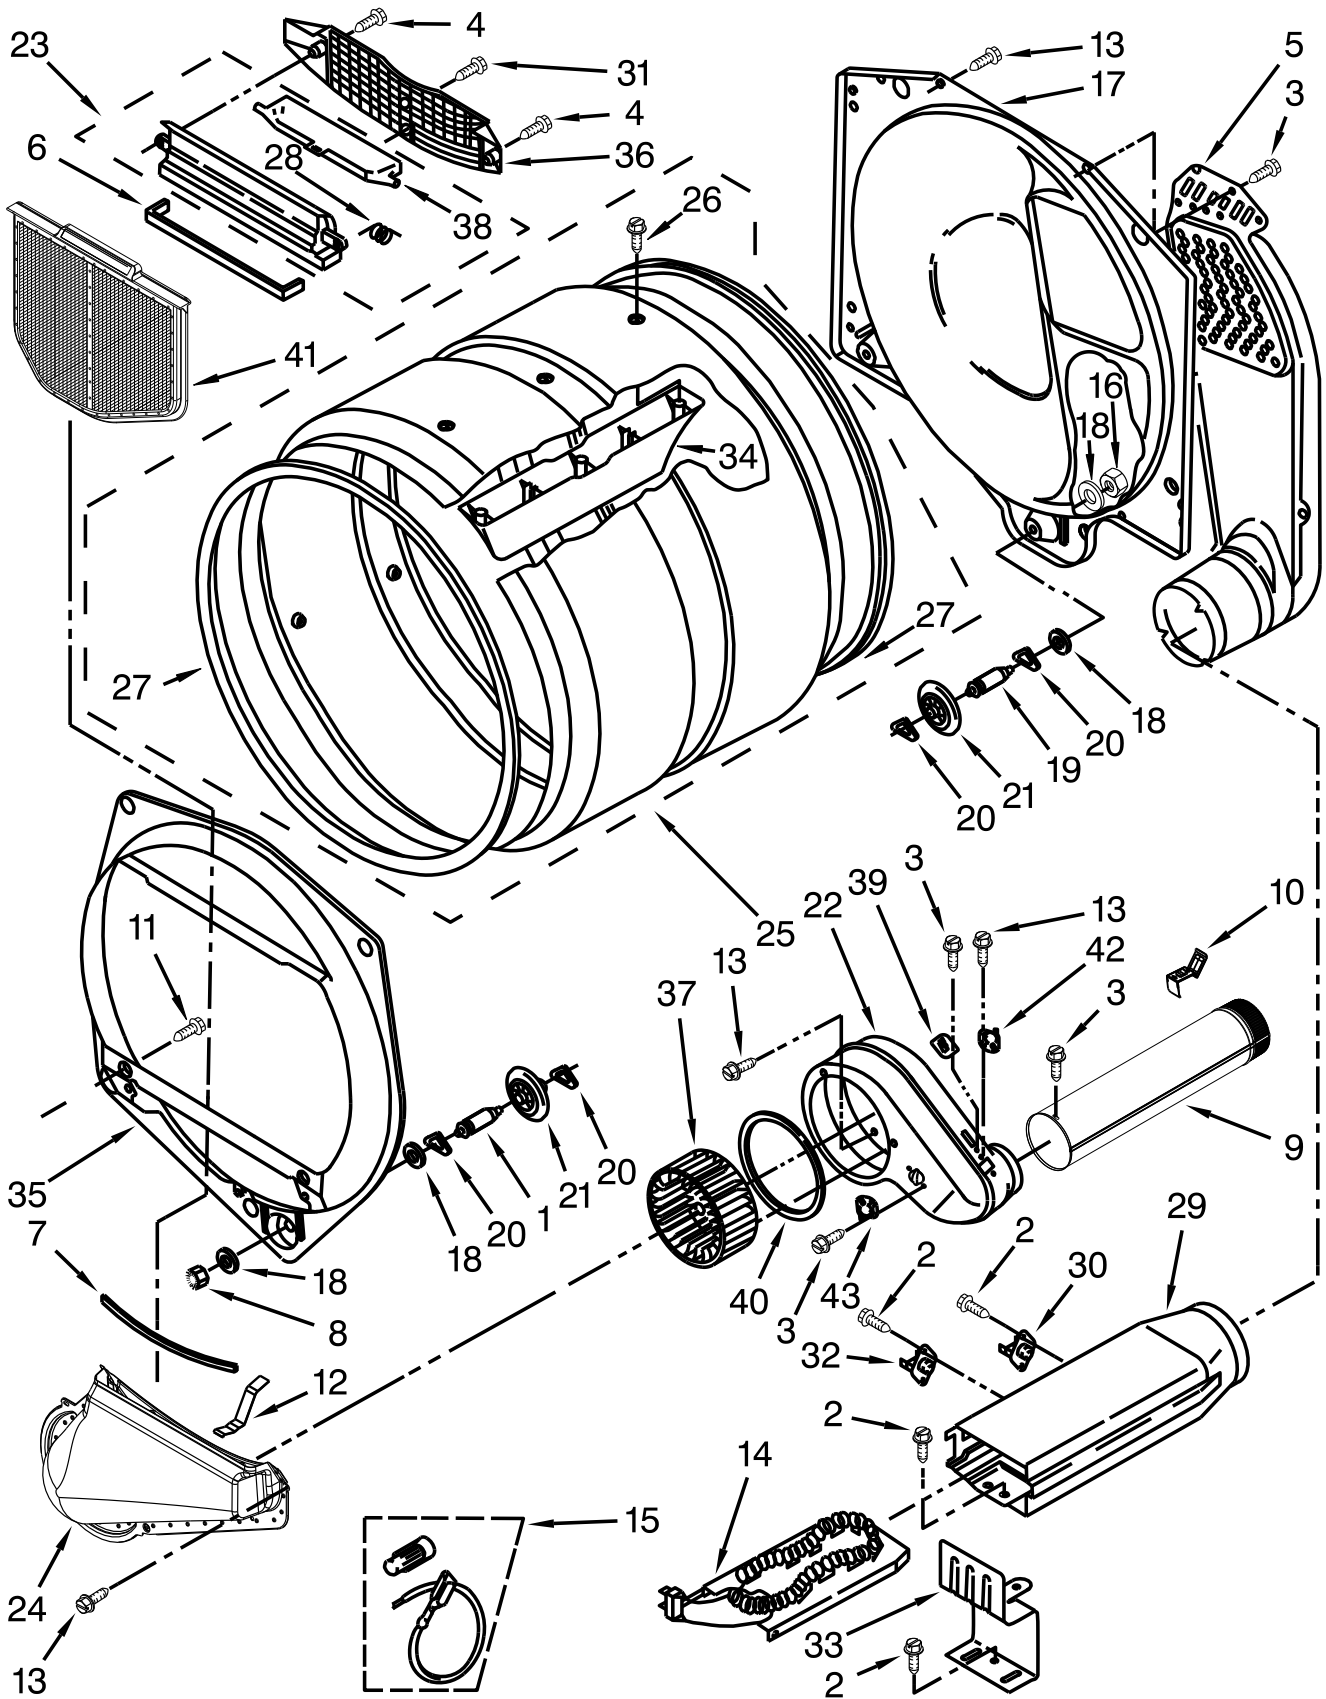

UPPER AND LOWER BULKHEAD PARTS

UPPER AND LOWER BULKHEAD PARTS

<u>Illus.</u> <u>No.</u>	<u>Part No.</u>	<u>Description</u>	<u>Illus.</u> <u>No.</u>	<u>Part No.</u>	<u>Description</u>	<u>Illus.</u> <u>No.</u>	<u>Part No.</u>	<u>Description</u>
1	W10359271	Shaft, Drum Roller - Right Hand Thread	17	3387809	Bulkhead, Rear	32	3391914	Thermostat HL-295/215
2	90767	Screw	18	3387459	Washer	33	8066099	Bracket, Heater Box
3	8533971	Screw	19	W10359272	Shaft, Drum Roller - Left Hand Thread	34	697693	Baffle, Drum
4	3387230	Screw	20	W10512946	Washer, Tri Ring	35	697557	Bulkhead, Front
5	697354	Assembly, Air Duct	21	W10314171	Roller, Support	36	W10692558	Grill, Outlet
6	697813	Seal, Outlet Housing	22	8544362	Housing, Blower	37	W10349492	Wheel, Blower
7	697814	Seal, Drum Front	23	W10685669	Assembly, Outlet Housing	38	W10685668	Door, Lint Screen
8	3934666	Nut, Hex	24	8066168	Assembly, Lint Duct	39	3392519	Fuse, Thermal (91C)
9	8066224	Pipe, Exhaust	25	W10545923	Assembly, Drum	40	697770	Seal, Plate Cover
10	8572105	Clip, Exhaust	26	W10219342	Screw	41		Screen, Lint
11	3357011	Screw	27	W10521118	Seal, Drum		W10596627	White
12	W10345456	Clip, Spring	28	3394986	Spring, Lint Screen Door	42	W10131836	Thermostat
13	3390647	Screw	29	W10608837	Assembly, Weld Heater Box	43	W10193019	Thermostat, Electronic (155F)
14	3387748	Element, Heater	30	8318314	Kit, Thermal Cut-Off (Includes High Limit Thermostat)			
15	279457	Terminal Wire Kit (For Heater Element Wiring Harness Repair)	31	695240	Screw			
16	W10001120	Nut, Hex (Left Hand Thread)