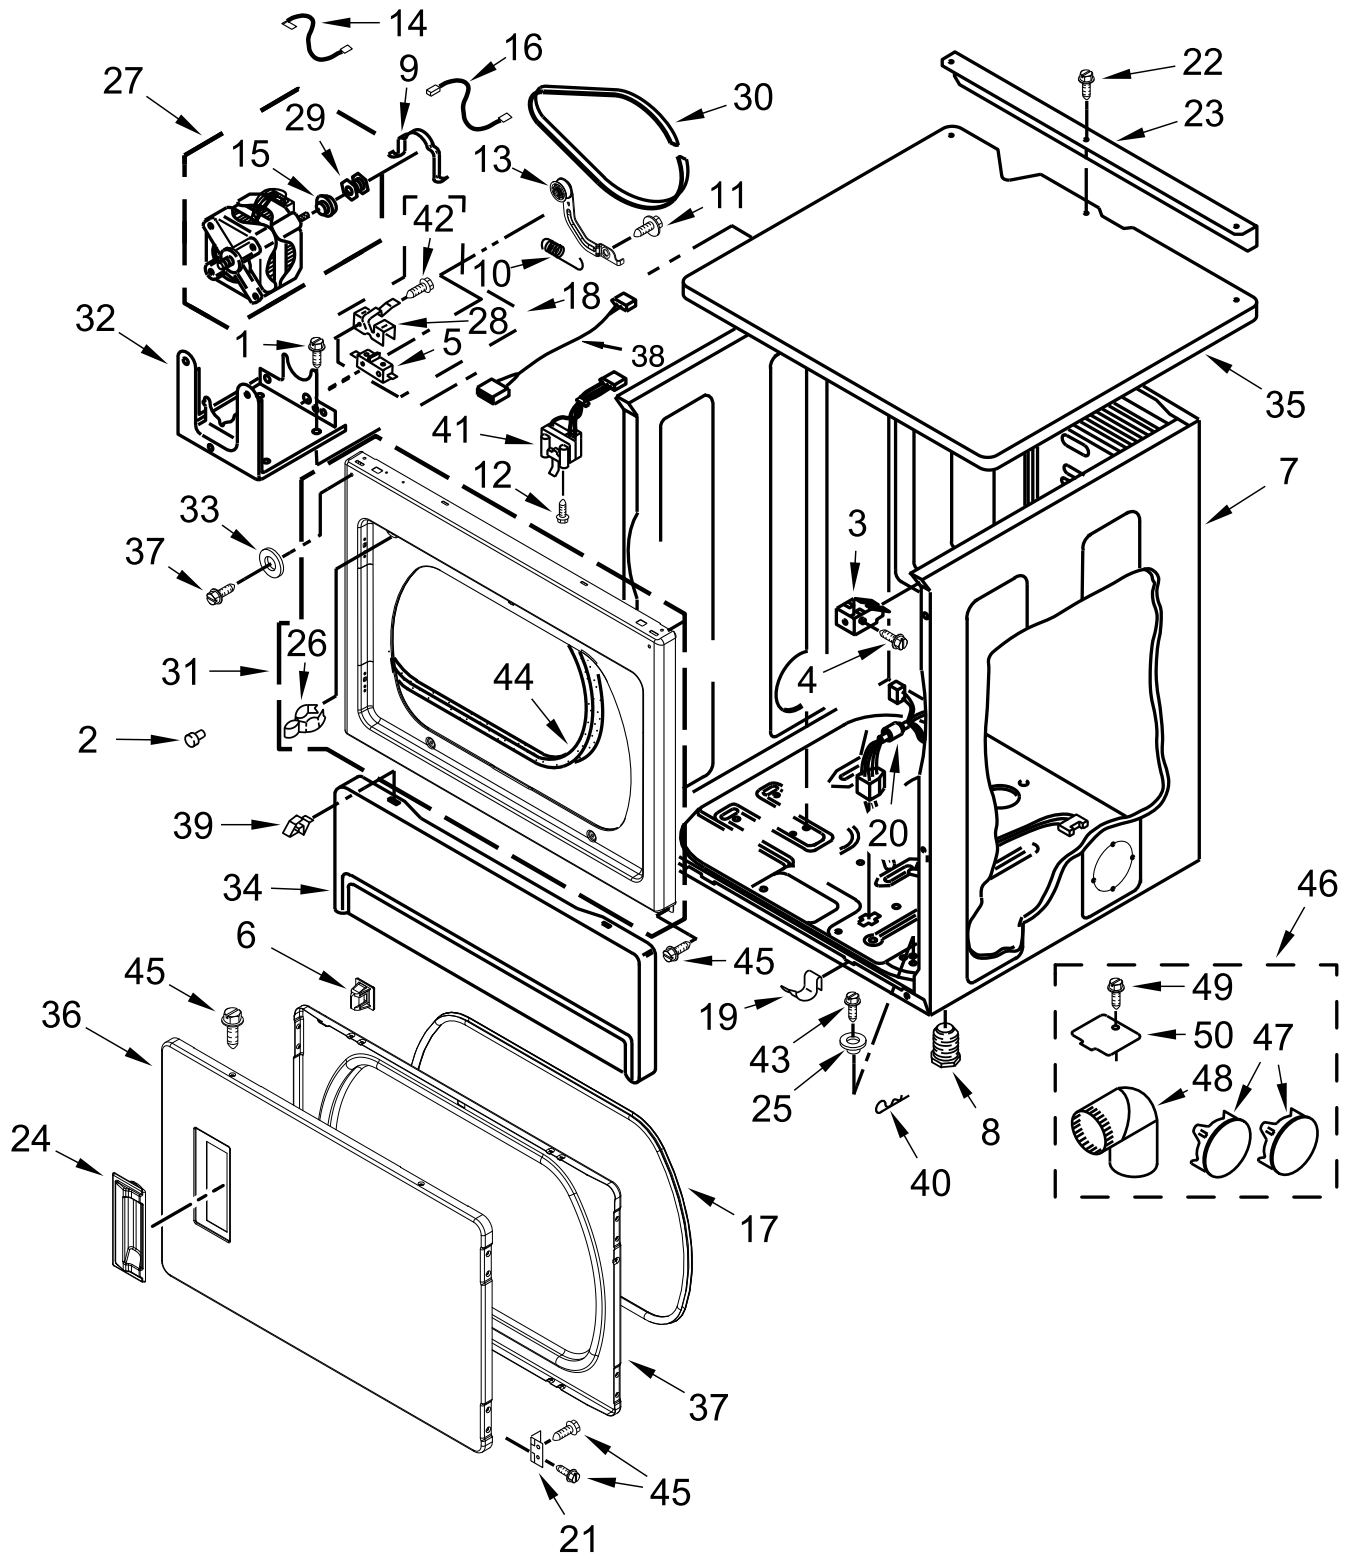

UPPER CABINET AND FRONT PANEL PARTS

UPPER CABINET AND FRONT PANEL PARTS

<u>Illus.</u> <u>No.</u>	<u>Part No.</u>	<u>Description</u>	<u>Illus.</u> <u>No.</u>	<u>Part No.</u>	<u>Description</u>	<u>Illus.</u> <u>No.</u>	<u>Part No.</u>	<u>Description</u>
1	3390663	Screw	19	W10291934	Clip	37	W10323061	Door, Rear
2	693152	Bumper	20	W10702043	Harness	38	8283298	Jumper, Door Switch
3	3391846	Clip, Front Panel	21		Hinge & Pin Assembly	39	3388229	Retainer
4	3391915	Screw		W10279703	Silver	40	W10117347	Cotter Pin
5	3394881	Switch - Belt	22	3390647	Screw	41	3406109	Switch, Door
6	3392538	Assembly, Door Catch	23	3979115	Bracket, Angle	42	98129	Screw
7		Cabinet	24	W10116360	Handle, Door	43	3400523	Bolt, Security
	W10547697	White	25	3389233	Bushing	44	3387242	Seal, Front Panel
8	689172	Foot, Dryer Plastic	26	696144	Strike, Door	45	342055	Screw
			27	W10396031	Motor	46		Optional Parts Not Included|Dryer Exhaust Kit|(For Side & Bottom Venting)
9	660658	Clamp, Motor	28	8066120	Lever Switch		279818	White
10	W10446781	Spring, Idler	29	3394341	Pulley, Motor	47		Multivent Plug
11	3389420	Screw	30	3387610	Belt, Drive		697750	White
12	697773	Screw	31	W10234293	Panel, Front	48	279731	Elbow (4")
13	W10344193	Pulley-Idler Assembly	32	3387118	Bracket, Motor	49	488729	Screw
14	3398948	Wire, Jumper (Broken Belt Switch)	33	3392186	Washer	50	3394331	Plate, Cover
15	3393657	Restrainer, Belt	34		Panel, Toe			
16	3394881	Switch - Belt		697215	White			
17	3390735	Seal, Door	35		Top			
18	8066134	Switch Assembly		3389351	White			
			36	W10322546	Door, Front