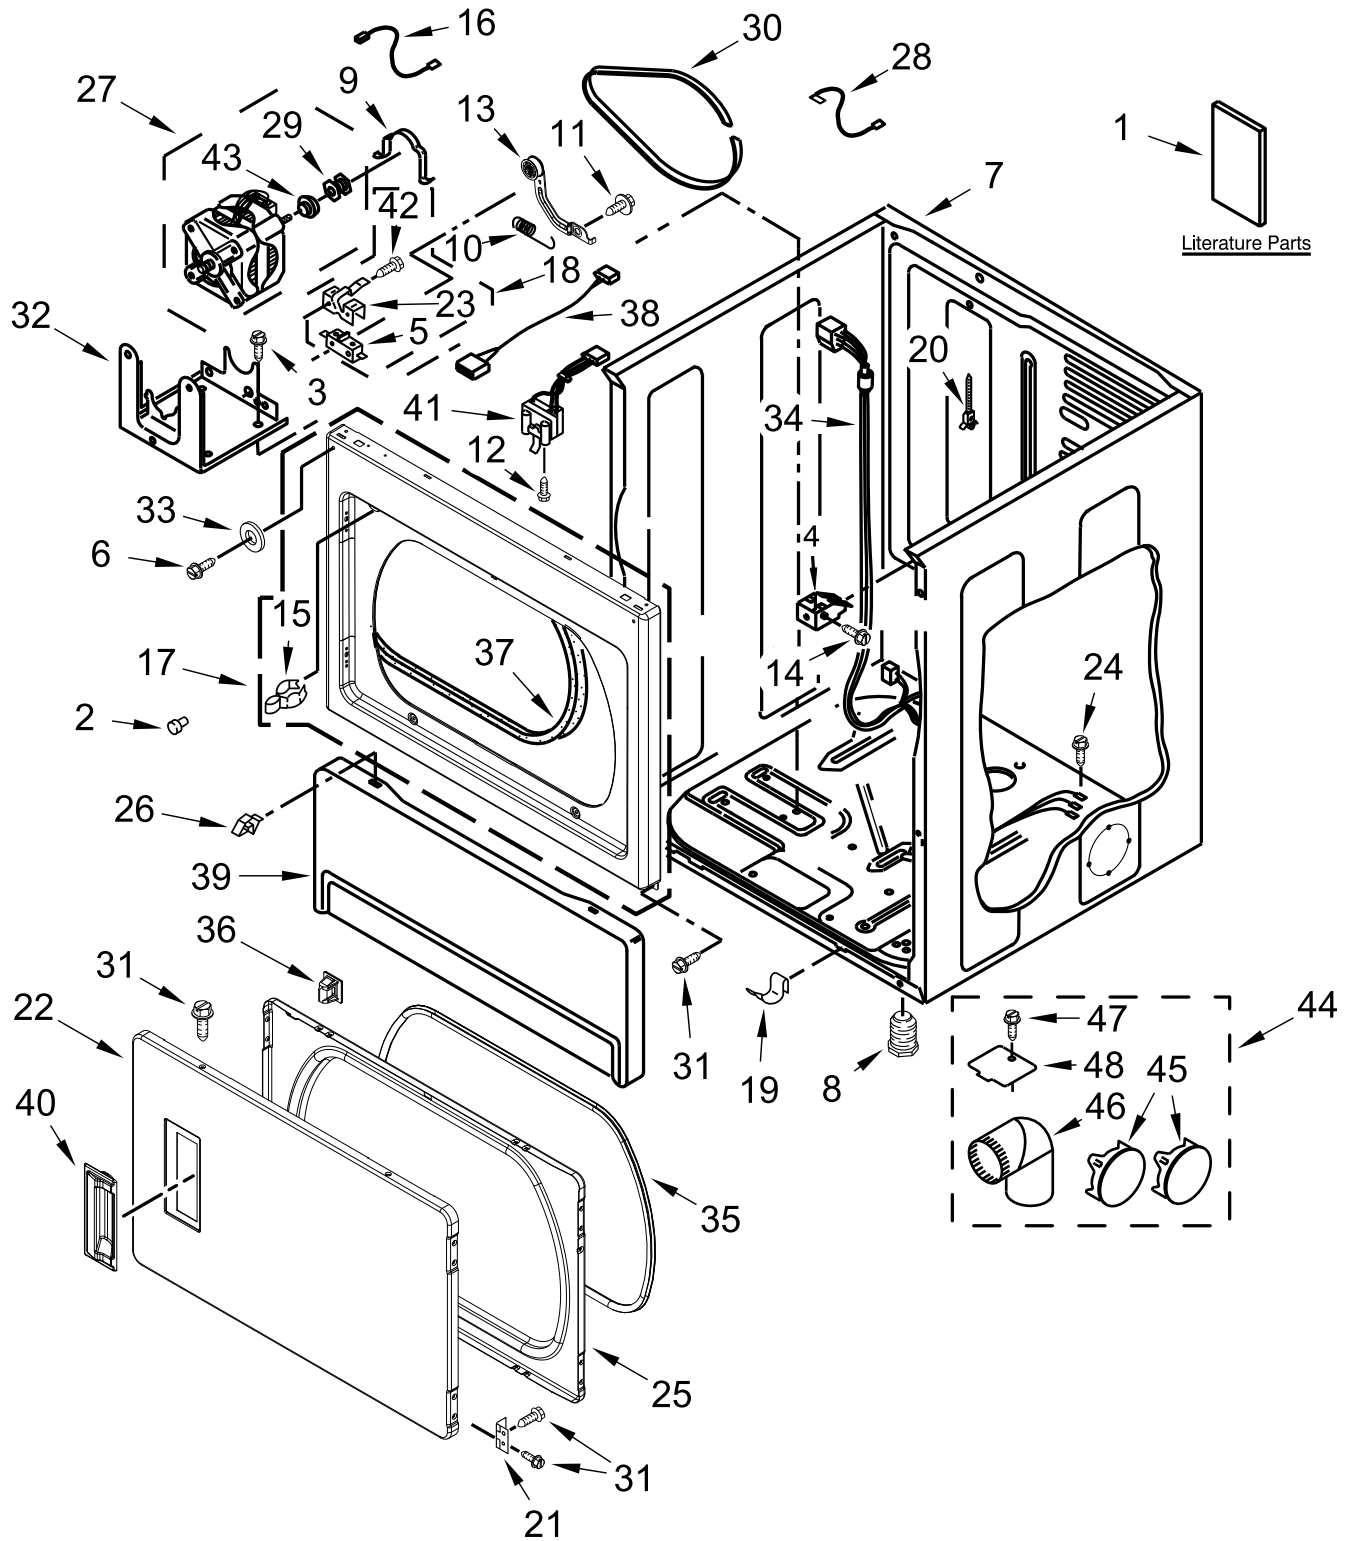

LOWER CABINET AND FRONT PANEL PARTS

LOWER CABINET AND FRONT PANEL PARTS

<u>Illus.</u> <u>No.</u>	<u>Part No.</u>	<u>Description</u>	<u>Illus.</u> <u>No.</u>	<u>Part No.</u>	<u>Description</u>	<u>Illus.</u> <u>No.</u>	<u>Part No.</u>	<u>Description</u>
1		Literature Parts (Located Behind Toe Panel)	17	W10234293	Panel, Front	36	3392538	Assembly, Door Catch
	W10761037	Installation Instructions	18	8066134	Switch Assembly	37	3387242	Seal, Front Panel
	W10738554	Wiring Diagram	19	W10291934	Clip	38	8283298	Jumper, Door Switch
2	693152	Bumper	20	3391018	Tie, Cable	39		Panel, Toe
3	3390663	Screw	21		Hinge & Pin Assembly		697215	White
4	3391846	Clip, Front Panel		W10279703	Silver	40	W10116360	Handle, Door
5	3394881	Switch - Belt	22	W10322546	Door, Front	41	3406109	Switch, Door
6	3400077	Screw	23	8066120	Lever Switch	42	98129	Screw
7		Cabinet	24	3390647	Screw	43	3393657	Restrainer, Belt
	W10547697	White	25	W10323061	Door, Rear	44		Optional Parts Not Included|Dryer Exhaust Kit|(For Side & Bottom Venting)
8	3392100	Foot, Dryer	26	3388229	Retainer		279818	White
9	660658	Clamp, Motor	27	W10396031	Motor			Multivent Plug
10	W10446781	Spring, Idler	28	3398948	Wire, Jumper (Broken Belt Switch)	45	697750	White
11	3389420	Screw	29	3394341	Pulley, Motor	46	49026	Elbow
12	697773	Screw	30	3387610	Belt, Drive	47	488729	Screw
13	W10344193	Pulley-Idler Assembly	31	342055	Screw	48	3394331	Plate, Cover
14	3391915	Screw	32	3387118	Bracket, Motor			
15	696144	Strike, Door	33	3392186	Washer			
16	W10167612	Wire, Belt Switch	34	W10702043	Harness			
			35	3390735	Seal, Door