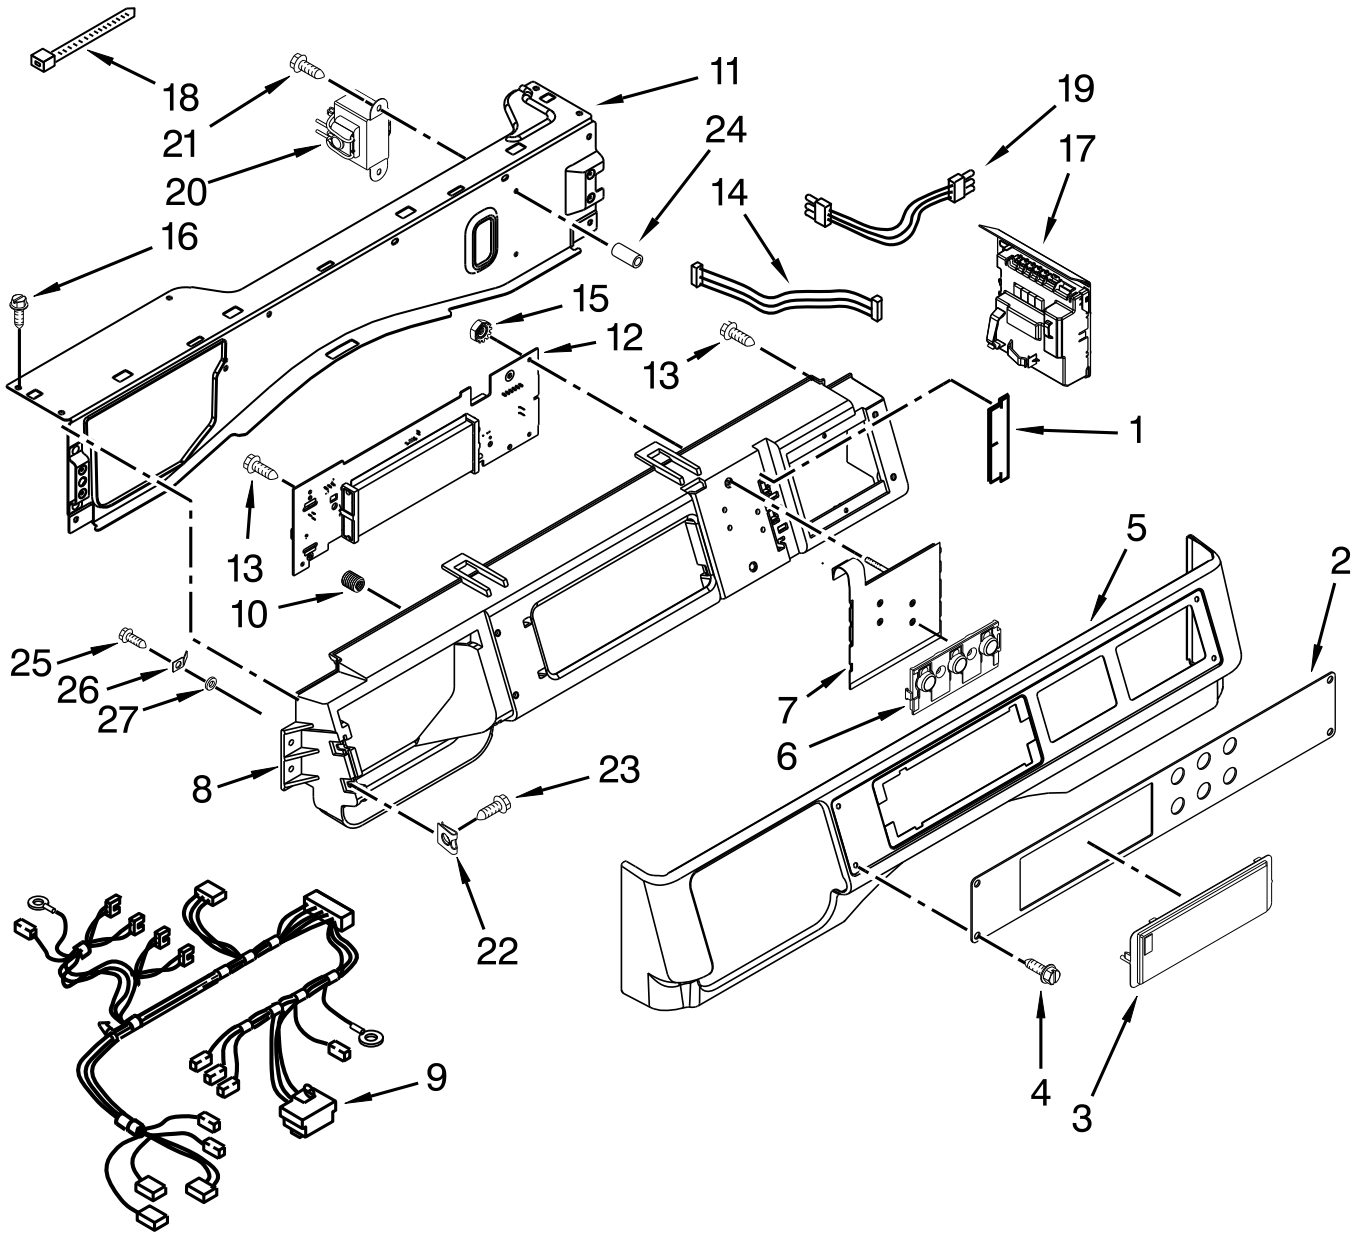

CONTROL PANEL PARTS

CONTROL PANEL PARTS

<u>Illus.</u> <u>No.</u>	<u>Part No.</u>	<u>Description</u>	<u>Illus.</u> <u>No.</u>	<u>Part No.</u>	<u>Description</u>	<u>Illus.</u> <u>No.</u>	<u>Part No.</u>	<u>Description</u>
1	W10187276	Seal, Console	9	W10298333	Harness, Wiring (Upper Main) Includes The Following Cable Sets: (Not Illustrated)	16	W10015090	Screw
2	W10432524	Fascia				17	W10732327	Microcomputer, Machine Control Tie, Cable
3	W10267645	Cover, Display		W10179481	Coin Drop To CCU (4 Pole)	18	3429563	Tie, Cable
4	W10137457	Screw		W10232996	CCU To Cold Fill Valve (3 Pole)	19	W10448626	Harness, Wiring (Console UIC)
5	W10137458	Console, Outer		W10232997	CCU To Hot Fill Valve (2 Pole)	20	W10131839	Transformer
6	W10137455	Push Button	10	W10189313	Insert	21	8540329	Screw
7	W10135255	Switch, Membrane & Backer Plate	11	W10294428	Bracket, Console	22	9781235	Nut, "U"
8	W10137426	Console, Inner	12	W10726398	User Interface	23	W10131119	Screw M4X13
			13	489136	Screw	24	W10018050	Cap Plug
			14	W10155150	Harness, Test	25	488234	Screw
			15	W10139046	Nut	26	3373818	Tab, Grounding
						27	W10189075	Washer, Brass