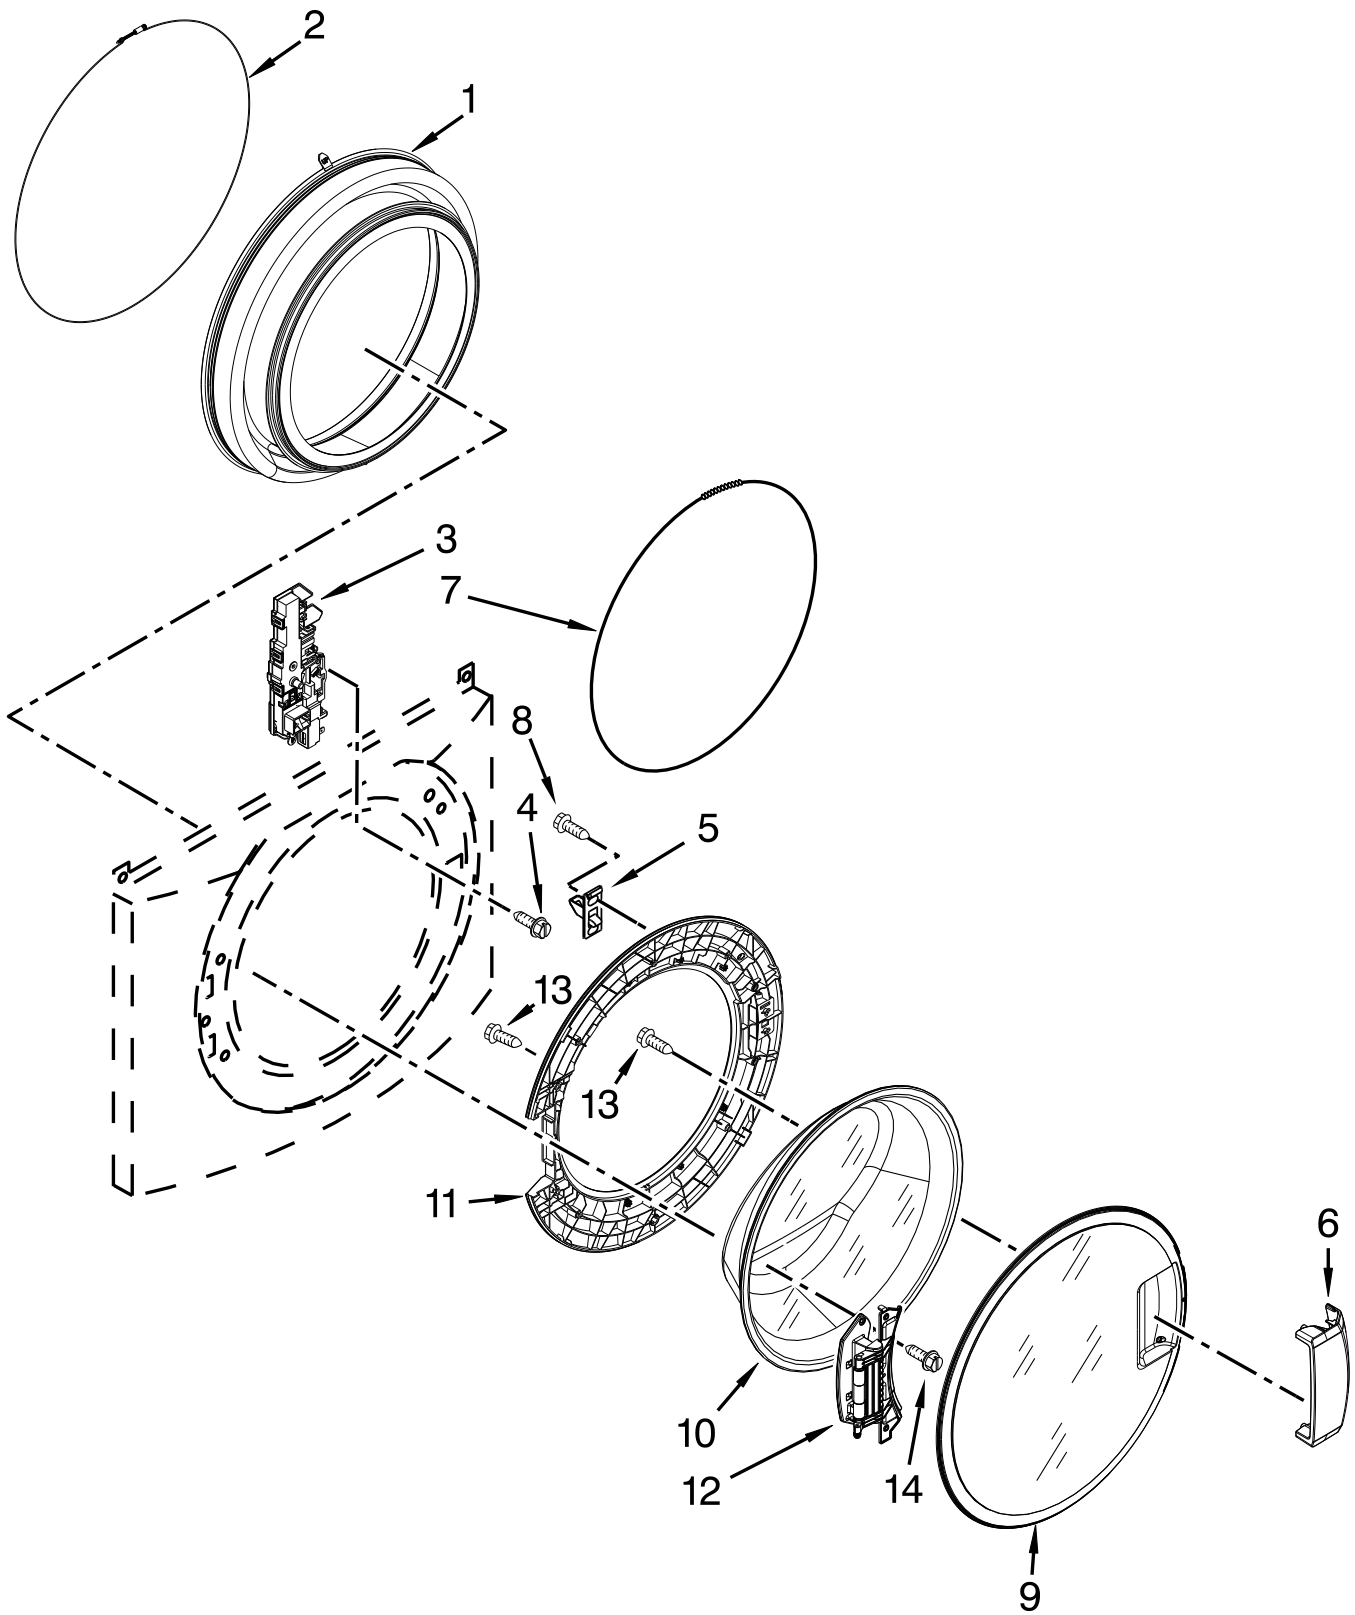

DOOR PARTS

DOOR PARTS

<u>Illus.</u> <u>No.</u>	<u>Part No.</u>	<u>Description</u>
1	W10311051	Bellow
2	8540108	Clamp, Bellow To Tub
3	W10375379	Lock, Door
4	8540725	Screw
5	8540221	Hook, Door

<u>Illus.</u> <u>No.</u>	<u>Part No.</u>	<u>Description</u>
6	W10300865	Handle, Door
7	W10217563	Clamp, Bellow To Front Panel
8	8540513	Screw
9	W10300867	Frame Assembly, Door Front
10	W10388315	Glass, Door

<u>Illus.</u> <u>No.</u>	<u>Part No.</u>	<u>Description</u>
11	W10207904	Frame, Door Back Support
12	W10210893	Hinge, Door
13	8540282	Screw
14	W10015090	Screw