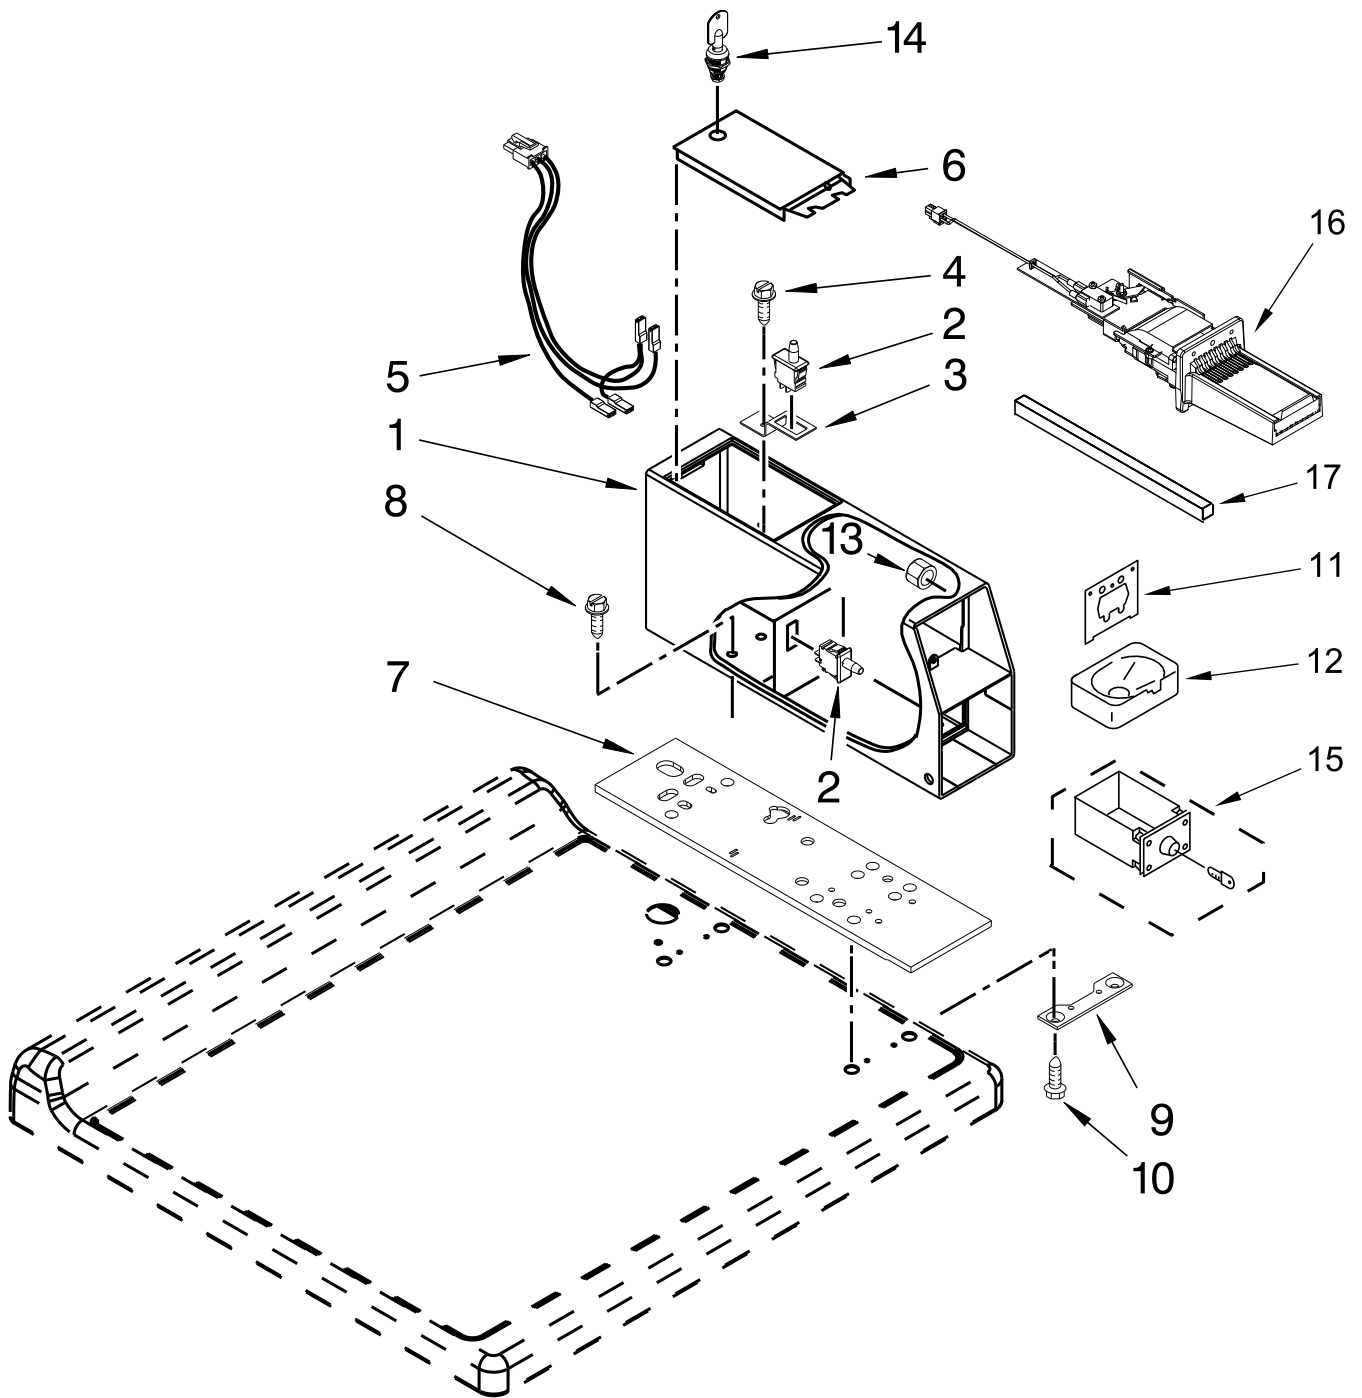

METER CASE PARTS

METER CASE PARTS

<u>Illus.</u> <u>No.</u>	<u>Part No.</u>	<u>Description</u>	<u>Illus.</u> <u>No.</u>	<u>Part No.</u>	<u>Description</u>	<u>Illus.</u> <u>No.</u>	<u>Part No.</u>	<u>Description</u>
1	W10171132	Meter Case	7	W10137448	Cushion, Meter Case	14	8316526	Assembly, Cam & Security Lock
2	W10131838	Switch, Vault Service Door	8	3349065	Bolt	15	8316525	Money Box W/Lock
3	W10133508	Bracket, Service Switch	9	3347825	Plate, Mounting	16	W10198126	Coin Slide (Vertical 14)
4	W10139210	Screw	10	98445	Screw		W10547316	Coin Slide (Vertical 8)
5	W10211244	Wire, Harness Sensor Switch	11	3954761	Plate, Adapter	17	8318517	Bolt, Slide Mechanism
6	3351136	Assembly, Service Door	12	385421	Funnel, Coin			
			13	3400029	Nut