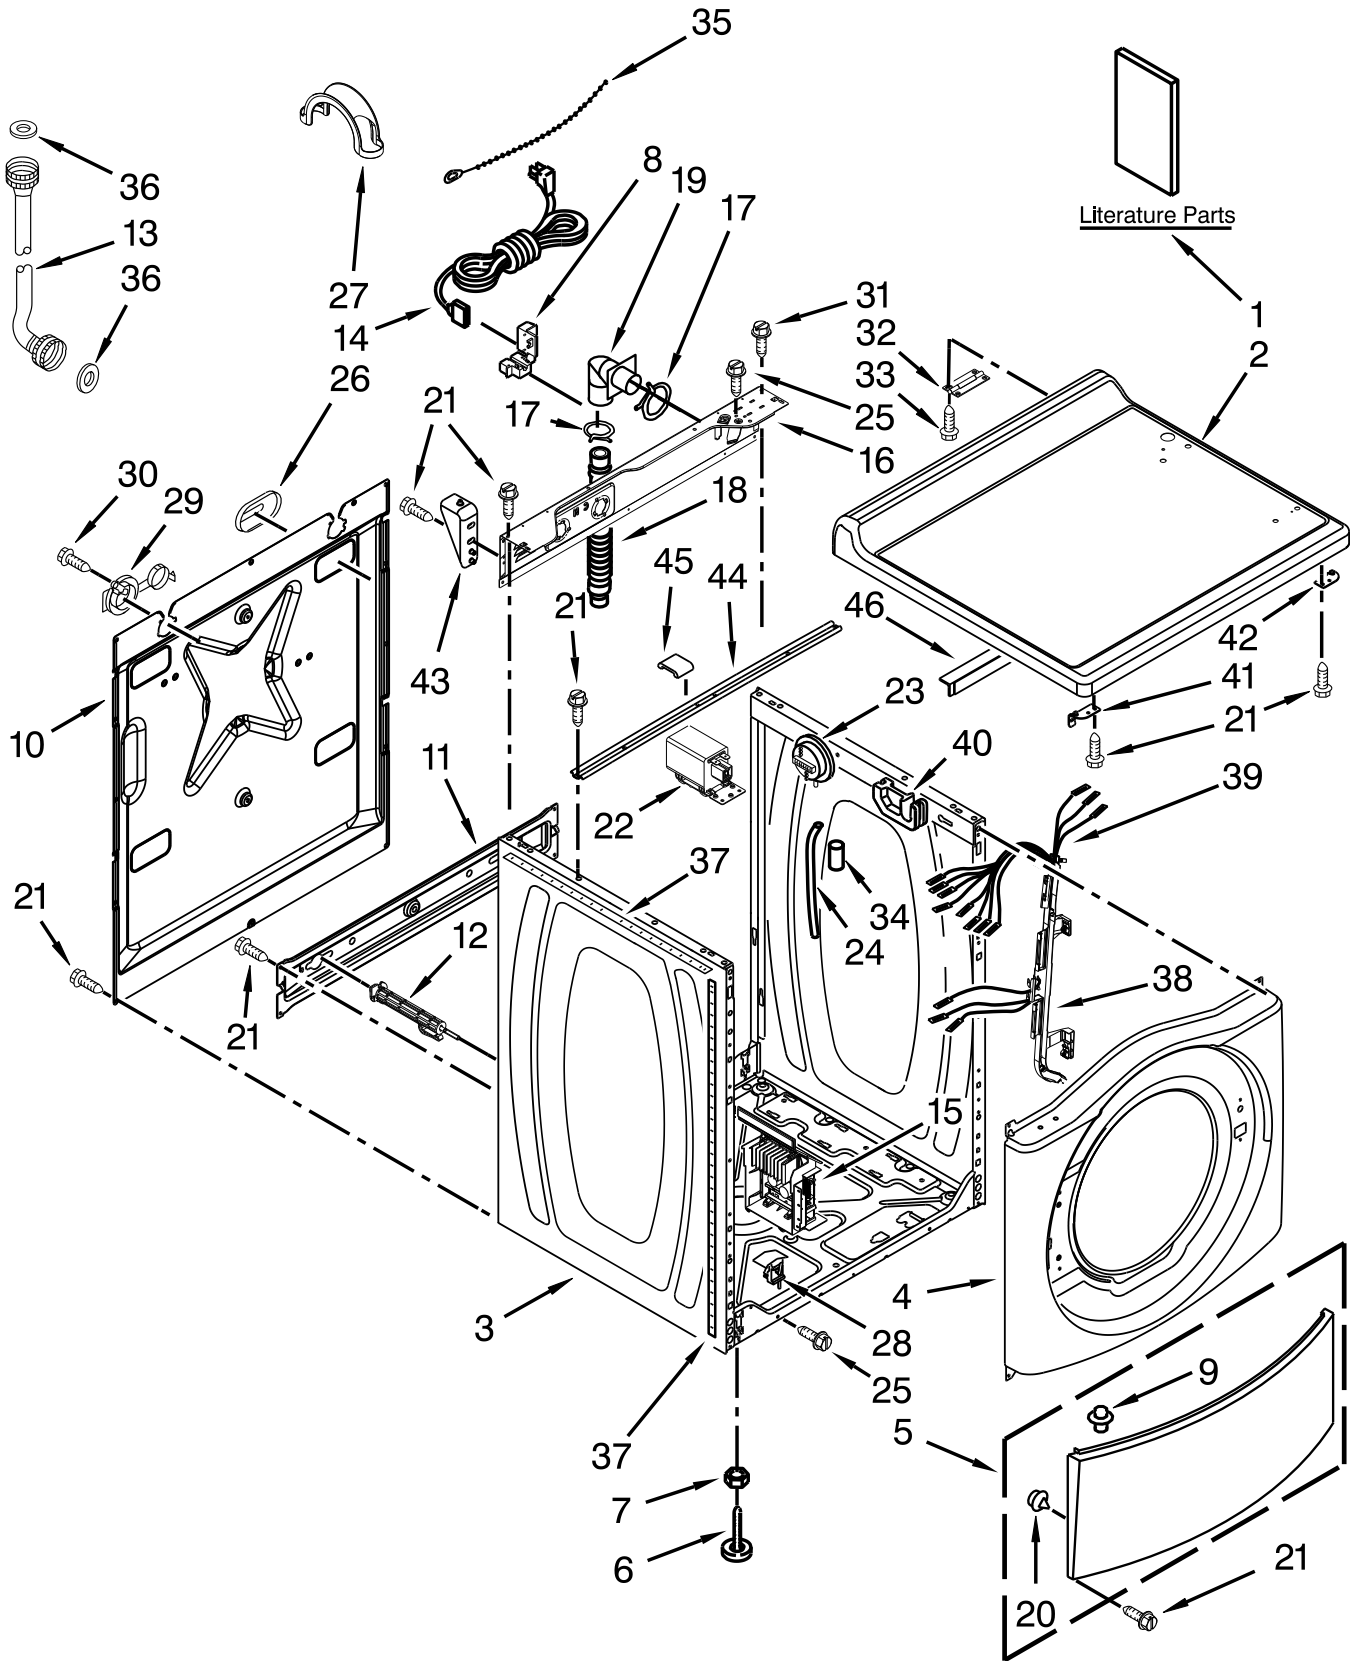

COMMERCIAL AUTOMATIC WASHER

MODELS:

CHW9050AW0 (White)

TOP AND CABINET PARTS

TOP AND CABINET PARTS

<u>Illus.</u> <u>No.</u>	<u>Part No.</u>	<u>Description</u>	<u>Illus.</u> <u>No.</u>	<u>Part No.</u>	<u>Description</u>	<u>Illus.</u> <u>No.</u>	<u>Part No.</u>	<u>Description</u>
1		Literature Parts	14	W10205500	Cord, Power	35	3347868	Tie, Cable (Beaded)
	W10726004	Installation Instructions	15	W10384849	Unit, Motor Control	36	3976300	Washer, Inlet Hose
		Tech Sheet	16	W10244560	Brace, Rear	37	W10693220	Seal, Foam
	W10725998	English	17	356138	Clamp, Hose	38	W10168546	Harness Channel, Side Front
	W10726002	French	18	W10106460	Hose, Drain Outer	39	W10298334	Harness, Wiring (Lower Main) Includes Item 38 And The Following Cable Sets: (Not Illustrated)
2		Top	19	W10003260	Connector, Hose Outlet		W10253050	CCU To MCU - Power (2 Pole)
	W10137411	White	20	238614	Bumper		W10253054	CCU TO MCU - Serial Communication (3 Pole)
3		Cabinet	21	W10015090	Screw		8540205	Door Lock - Power
	W10276046	White	22	W10339736	Filter, Interference	40	8540643	Bracket, Spring
4		Panel, Front	23	W10292407	Switch, Pressure	41	W10137445	Bracket - Top Panel, Left
	W10306505	White	24	8540294	Hose, Pressure Switch	42	W10137444	Bracket - Top Panel, Right
5		Panel, Toe	25	8540479	Screw, Grounding	43	W10137398	Stop, Top Panel
	8540813	White	26	8540268	Cover, Transport	44	8540721	Brace, Top
6	W10245373	Foot, Leveling	27	8577378	U-Bend, Drain Hose	45	8283273	Damper, Brace
7	3359452	Nut, Hex	28	W10085220	Microswitch	46	W10342663	Angle, Support Top
8	W10110676	Strain Relief, Power Cord	29	8540728	Sleeve, Cord Support			
9	8518891	Rivet	30	8540727	Screw			
10	W10258342	Panel, Rear	31	8540329	Screw			
11	W10189659	Brace, Transport	32		Hinge & Pin Assembly			
12	W10251449	Bolt, Shipping (Set Of 4)		8565018	White			
13		Hose, Water Inlet		342055	Screw			
	W10458855	Hot Water	33	2161302	Sleeve			
	W10458856	Cold Water	34					