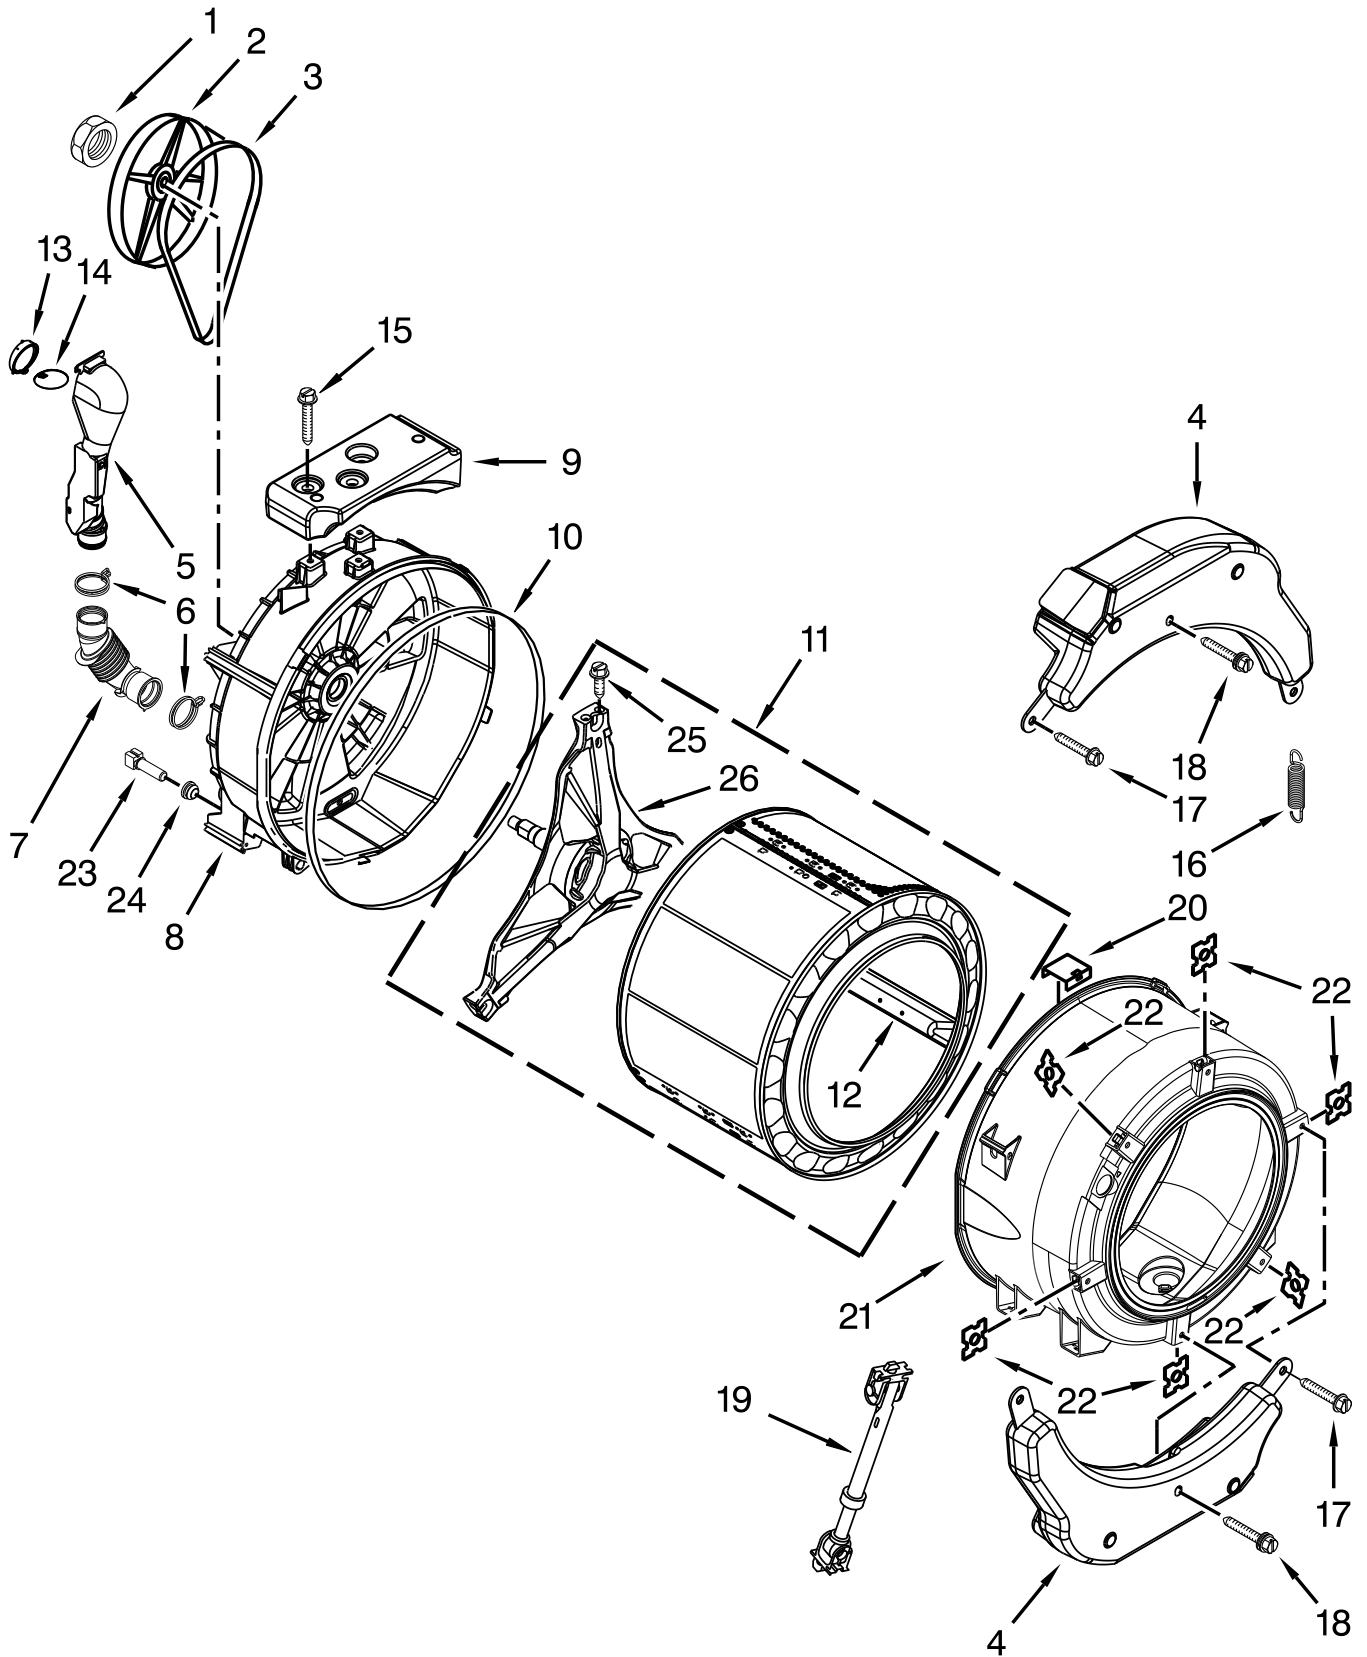

TUB AND BASKET PARTS

TUB AND BASKET PARTS

<u>Illus.</u> <u>No.</u>	<u>Part No.</u>	<u>Description</u>	<u>Illus.</u> <u>No.</u>	<u>Part No.</u>	<u>Description</u>	<u>Illus.</u> <u>No.</u>	<u>Part No.</u>	<u>Description</u>
1	8533999	Nut, Pulley	10	8540090	Gasket, Tub	18	W10259288	Bolt Assembly, Counterweight Center Hole
2	8540088	Pulley	11	W10303571	Basket, Complete	19	W10015830	Absorber, Shock
3	W10260319	Belt, Drive	12	W10118982	Baffle, Tub	20	8540092	Clamp, Tub
4	W10223198	Counterweight, Front	13	W10142721	Ventilation, Connector	21	W10266965	Tub, Front
5	W10142720	Pipe, Ventilation	14	W10142722	Flap, Ventilation	22	8540072	Nut, Push-In
6	8540010	Clamp, Vent Hose	15	W10246531	Screw, Rear Counterweight	23	W10176659	Control, Negative Thermistor
7	8540019	Hose, Exhaust	16	W10010360	Spring, Suspension	24	8540766	Seal, Rubber
8	W10303574	Tub, Rear	17	W10094780	Screw	25	8540382	Screw
9	W10200747	Counterweight, Rear				26	8540342	Assembly, Crosspiece