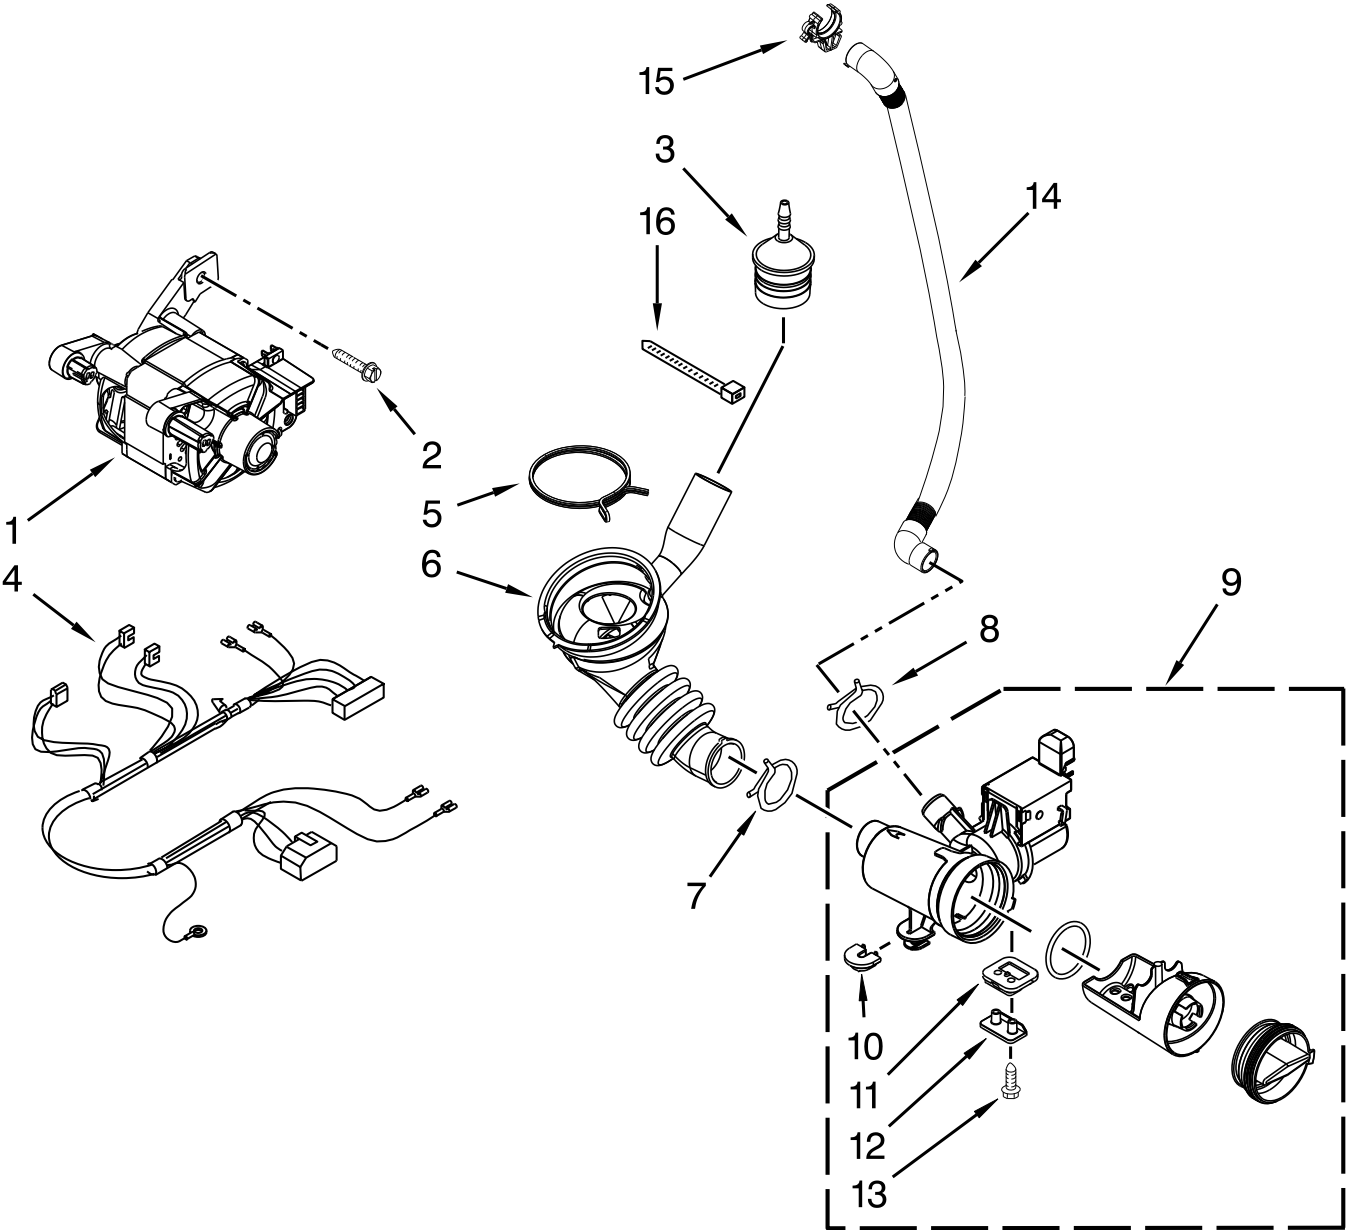

METER CASE PARTS

METER CASE PARTS

<u>Illus.</u> <u>No.</u>	<u>Part No.</u>	<u>Description</u>	<u>Illus.</u> <u>No.</u>	<u>Part No.</u>	<u>Description</u>	<u>Illus.</u> <u>No.</u>	<u>Part No.</u>	<u>Description</u>
1	W10171132	Meter Case	7	W10137448	Cushion, Meter Case	14	8316526	Assembly, Cam & Security Lock
2	W10131838	Switch, Vault Service Door	8	3349065	Bolt	15	8316525	Money Box W/Lock
3	W10133508	Bracket, Service Switch	9	3347825	Plate, Mounting	16	W10198126	Coin Slide (Vertical 14)
4	W10139210	Screw	10	98445	Screw		W10547316	Coin Slide (Vertical 8)
5	W10211244	Wire, Harness Sensor Switch	11	3954761	Plate, Adapter	17	8318517	Bolt, Slide Mechanism
6	3351136	Assembly, Service Door	12	385421	Funnel, Coin			
			13	3400029	Nut			

TUB AND BASKET PARTS

TUB AND BASKET PARTS

<u>Illus.</u> <u>No.</u>	<u>Part No.</u>	<u>Description</u>	<u>Illus.</u> <u>No.</u>	<u>Part No.</u>	<u>Description</u>	<u>Illus.</u> <u>No.</u>	<u>Part No.</u>	<u>Description</u>
1	8533999	Nut, Pulley	10	8540090	Gasket, Tub	18	W10259288	Bolt Assembly, Counterweight Center Hole
2	8540088	Pulley	11	W10303571	Basket, Complete	19	W10015830	Absorber, Shock
3	W10260319	Belt, Drive	12	W10118982	Baffle, Tub	20	8540092	Clamp, Tub
4	W10223198	Counterweight, Front	13	W10142721	Ventilation, Connector	21	W10266965	Tub, Front
5	W10142720	Pipe, Ventilation	14	W10142722	Flap, Ventilation	22	8540072	Nut, Push-In
6	8540010	Clamp, Vent Hose	15	W10246531	Screw, Rear Counterweight	23	W10176659	Control, Negative Thermistor
7	8540019	Hose, Exhaust	16	W10010360	Spring, Suspension	24	8540766	Seal, Rubber
8	W10303574	Tub, Rear	17	W10094780	Screw	25	8540382	Screw
9	W10200747	Counterweight, Rear				26	8540342	Assembly, Crosspiece

PUMP AND MOTOR PARTS

PUMP AND MOTOR PARTS

<u>Illus.</u> <u>No.</u>	<u>Part No.</u>	<u>Description</u>
1	W10171927	Motor, Drive
2	8540134	Bolt, Motor
3	W10405608	Trap, Air
4	W10201879	Harness, Motor
5	8181734	Clamp, Hose
6	8540012	Hose, Tub to Pump
7	370448	Clamp, Hose