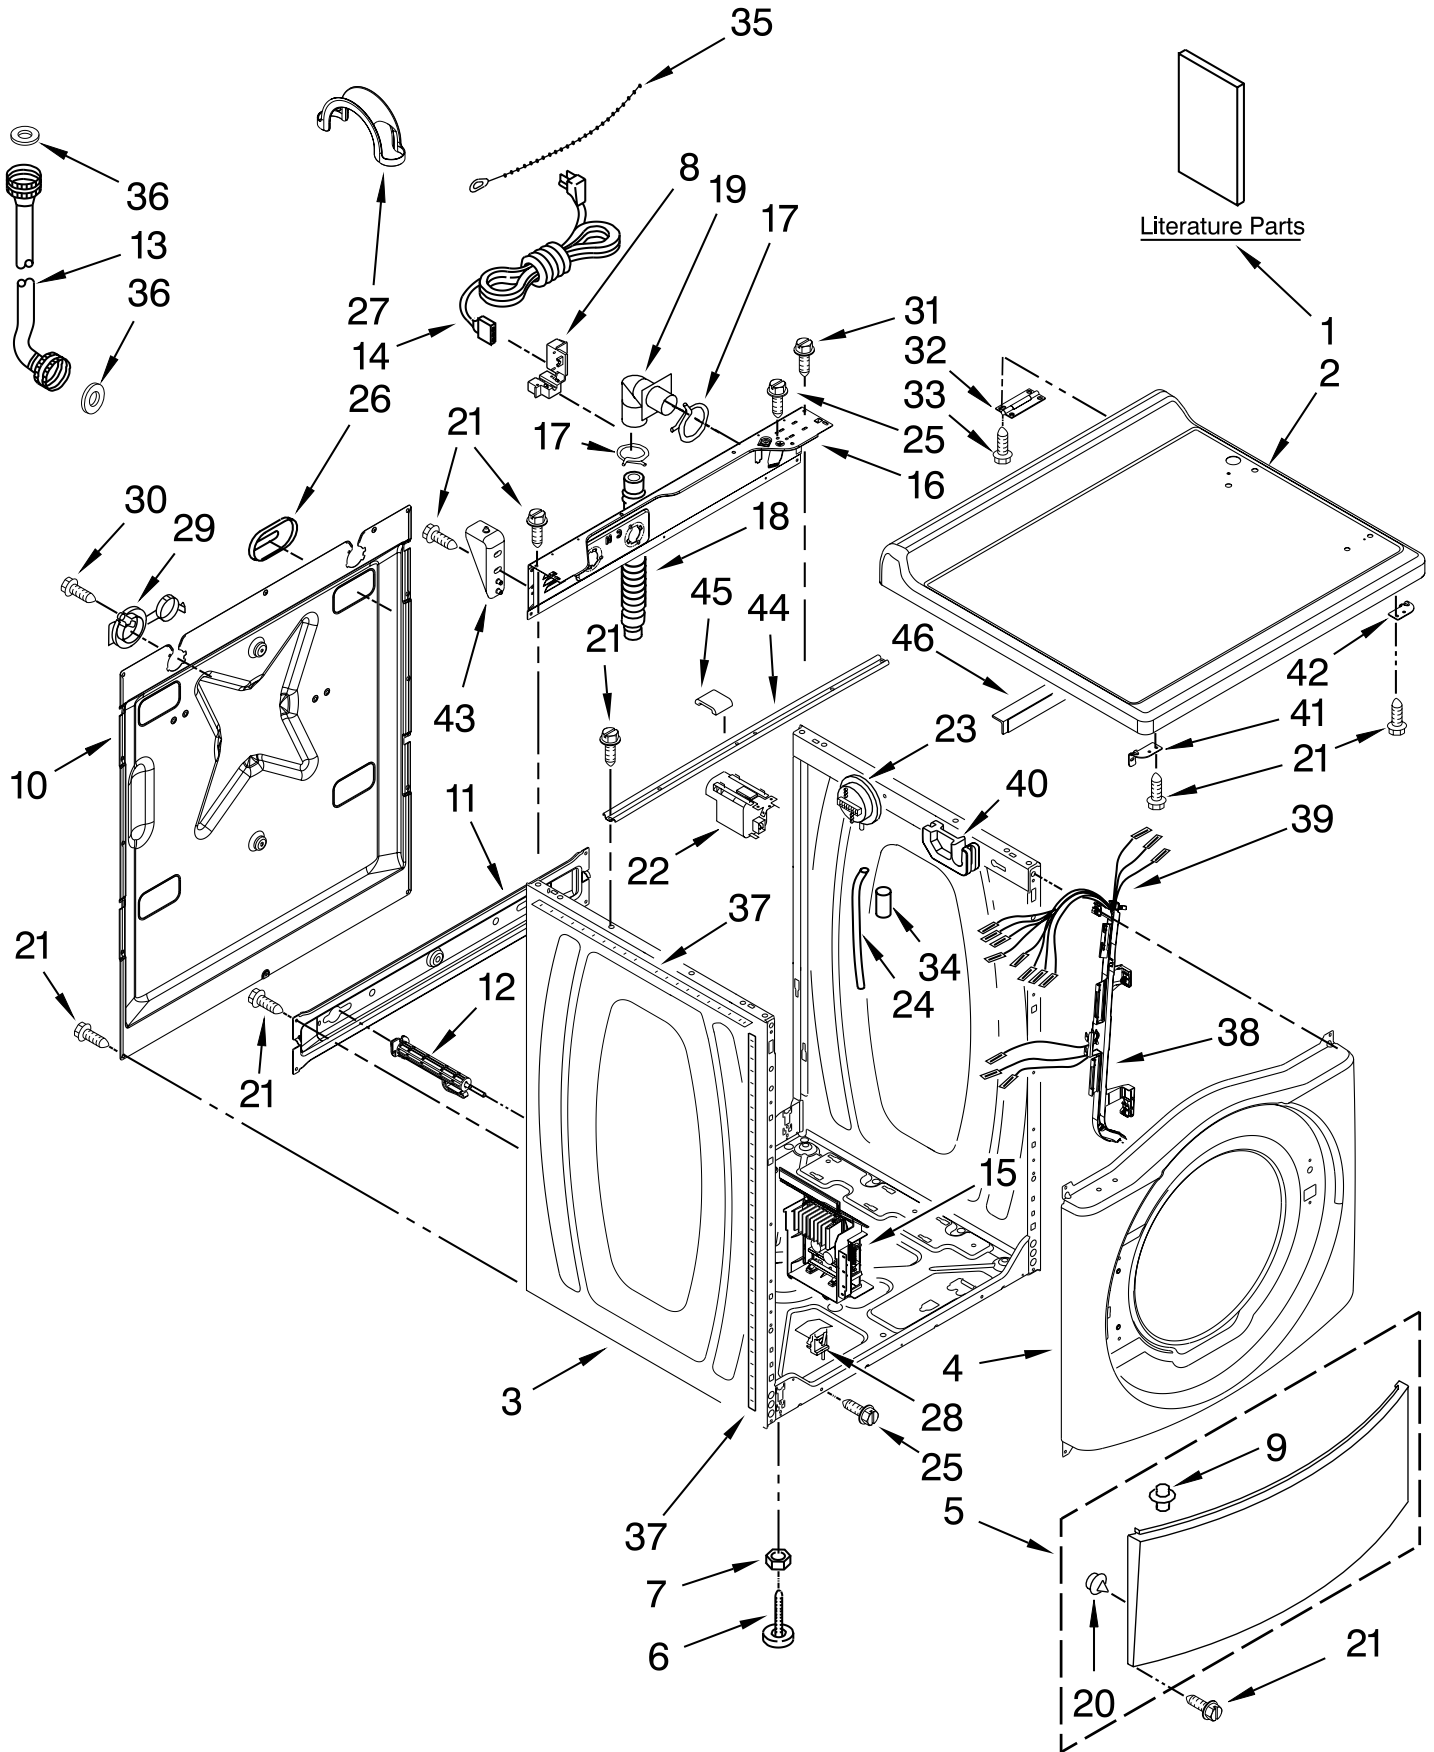

For Model: CHW8990AW0
(White)

FOR ORDERING INFORMATION REFER TO PARTS PRICE LIST

TOP AND CABINET PARTS

For Model: CHW8990AW0
(White)

Illus. No.	Part No.	DESCRIPTION	Illus. No.	Part No.	DESCRIPTION	Illus. No.	Part No.	DESCRIPTION
1	W10341085	Plate Literature Parts Installation Instructions Tech Sheet	17	356138	Clamp, Hose	36	3976300	Washer, Water Inlet Hose 1-1/16 x 5/8
	W10311069	English	18	W10106460	Hose, Drain- Outer	37	8318396	Seal, Foam-IEC
	W10311071	French	19	W10003260	Connector, Hose Outlet	38	W10168546	Harness Channel, Side Front
	W10487518	Repair Parts List	20	238614	Bumper	39	W10298334	Harness, Wiring (Lower Main) Includes Item 38 And The Following Cable Sets: (Not Illustrated)
2	W10137411	Top	21	W10015090	Screw, 8-18 x 5/8		W10253050	CCU To MCU - Power (2 Pole)
3	W10208642	Cabinet	22	W10339736	Filter, Interference		W10253054	CCU TO MCU-Serial Communication (3 Pole)
4	W10306505	Panel, Front	23	W10292407	Switch, Pressure		8540205	Door Lock - Power
5	8540813	Toe Panel	24	8540294	Hose, Pressure Switch	40	8540643	Bracket, Spring
6	W10245373	Foot, Leveling	25	8540479	Screw, Grounding	41	W10137445	Bracket, Left Top Panel
7	3359452	Nut, Lock	26	8540268	Cover, Transport	42	W10137444	Bracket, Right Top Panel
8	W10110676	Strain Relief, Power Cord	27	8577378	U-Bend, Drain Hose	43	W10137398	Stop, Top Panel
9	8518891	Rivet	28	W10085220	Microswitch	44	8540721	Brace, Top
10	W10258342	Panel, Rear	29	8540728	Sleeve, Cord Support	45	8283273	Damper, Brace
11	W10189659	Brace, Transport	30	8540727	Screw, 3 x 8 mm	46	W10342663	Angle, Support Top
12	W10251449	Bolt, Shipping	31	8540329	Screw			
13	W10194208	Hose, Water Inlet Cold Water	32	8565018	Hinge & Pin Assembly			
	8571378	Hot Water	33	342055	Screw, 8-18 X 1/2			
14	W10205500	Cord, Power	34	2161302	Sleeve, Pressure Switch Hose			
15	W10384849	Motor Control Unit	35	3347868	Cable Tie			
16	W10244560	Brace, Rear						