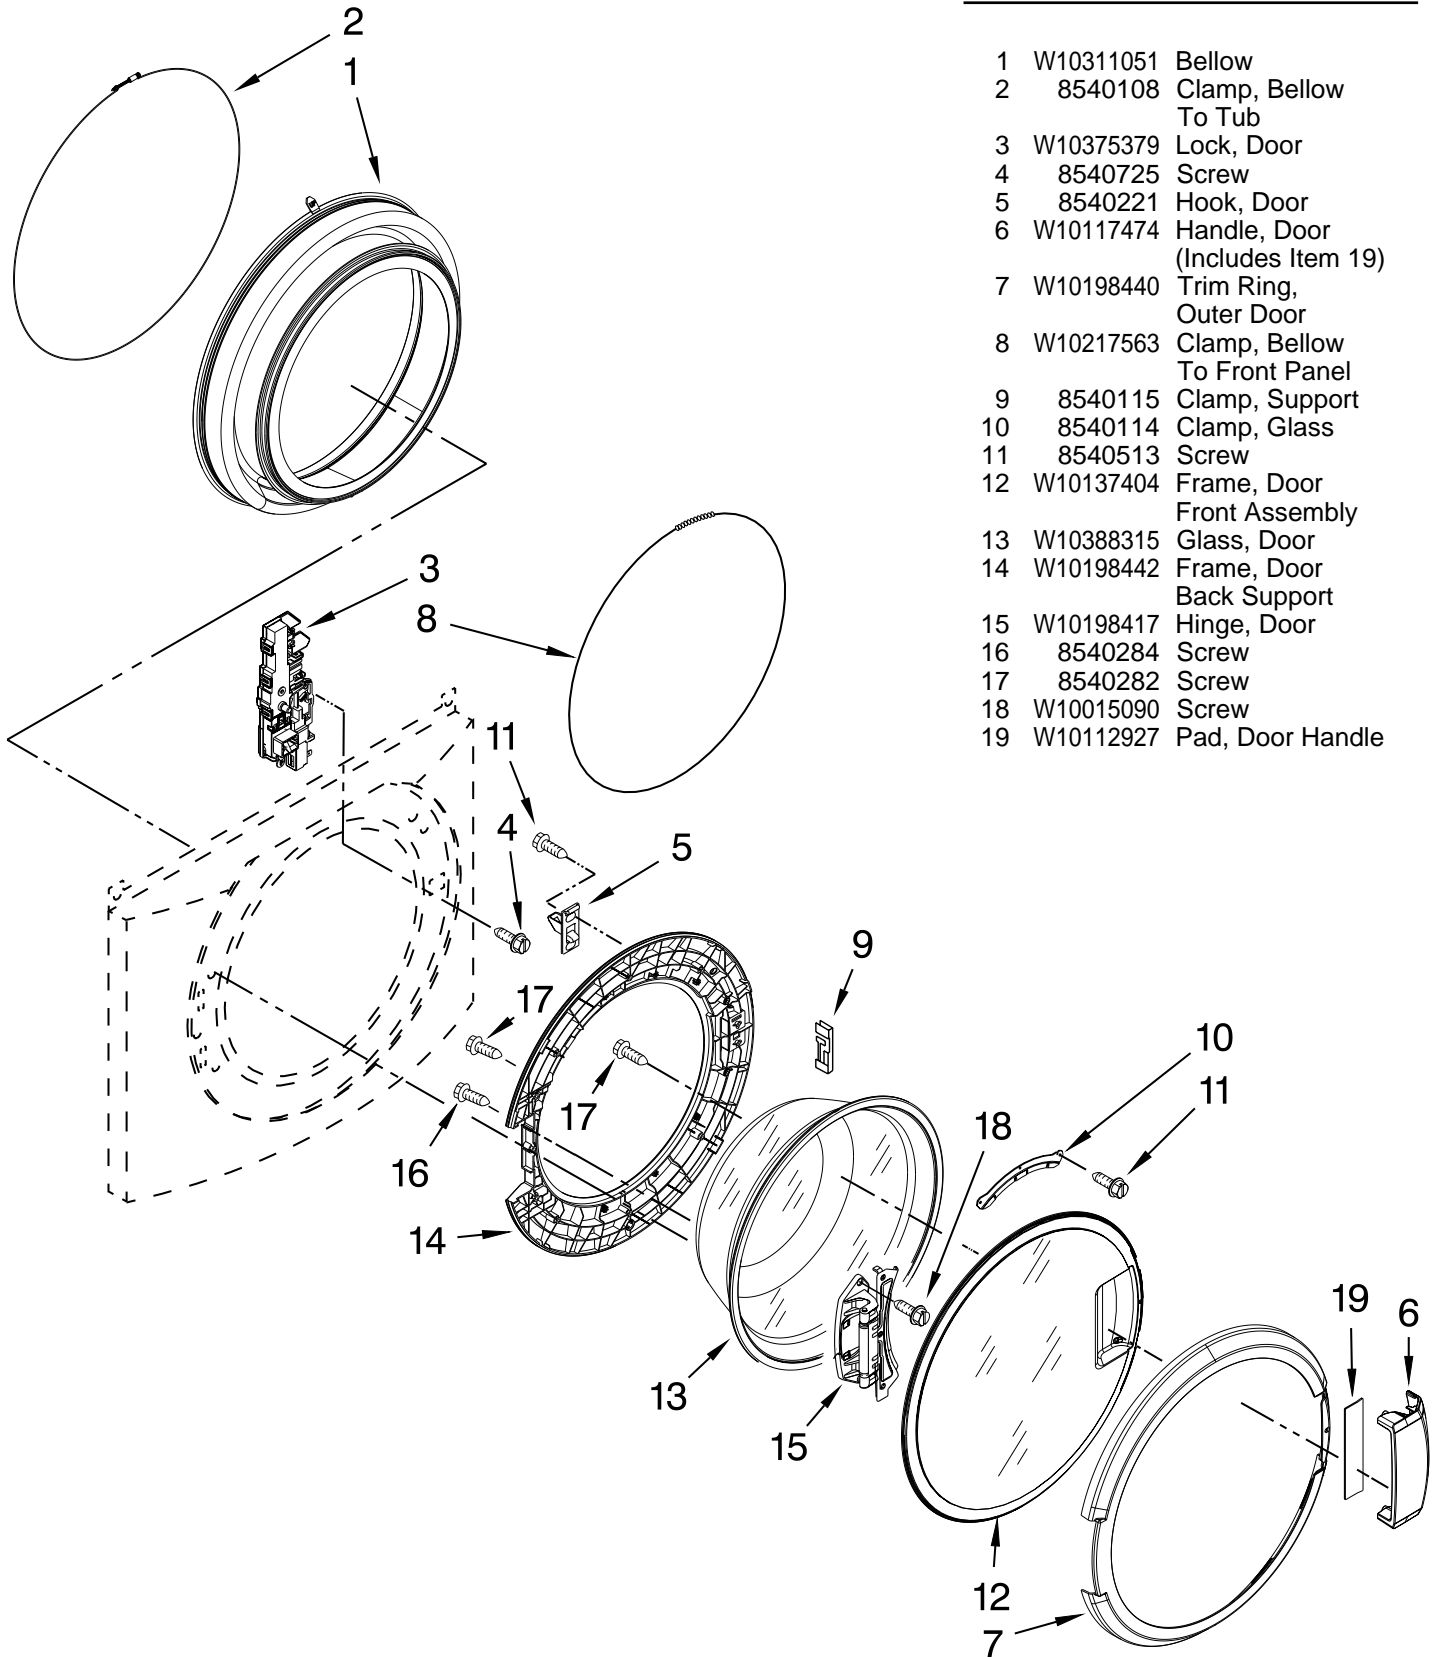

DOOR AND LATCH PARTS

For Model: CHW8990AW0
(White)

Illus. No.	Part No.	DESCRIPTION

1	W10311051	Bellow
2	8540108	Clamp, Bellow To Tub
3	W10375379	Lock, Door
4	8540725	Screw
5	8540221	Hook, Door
6	W10117474	Handle, Door (Includes Item 19)
7	W10198440	Trim Ring, Outer Door
8	W10217563	Clamp, Bellow To Front Panel
9	8540115	Clamp, Support
10	8540114	Clamp, Glass
11	8540513	Screw
12	W10137404	Frame, Door Front Assembly
13	W10388315	Glass, Door
14	W10198442	Frame, Door Back Support
15	W10198417	Hinge, Door
16	8540284	Screw
17	8540282	Screw
18	W10015090	Screw
19	W10112927	Pad, Door Handle

FOR ORDERING INFORMATION REFER TO PARTS PRICE LIST