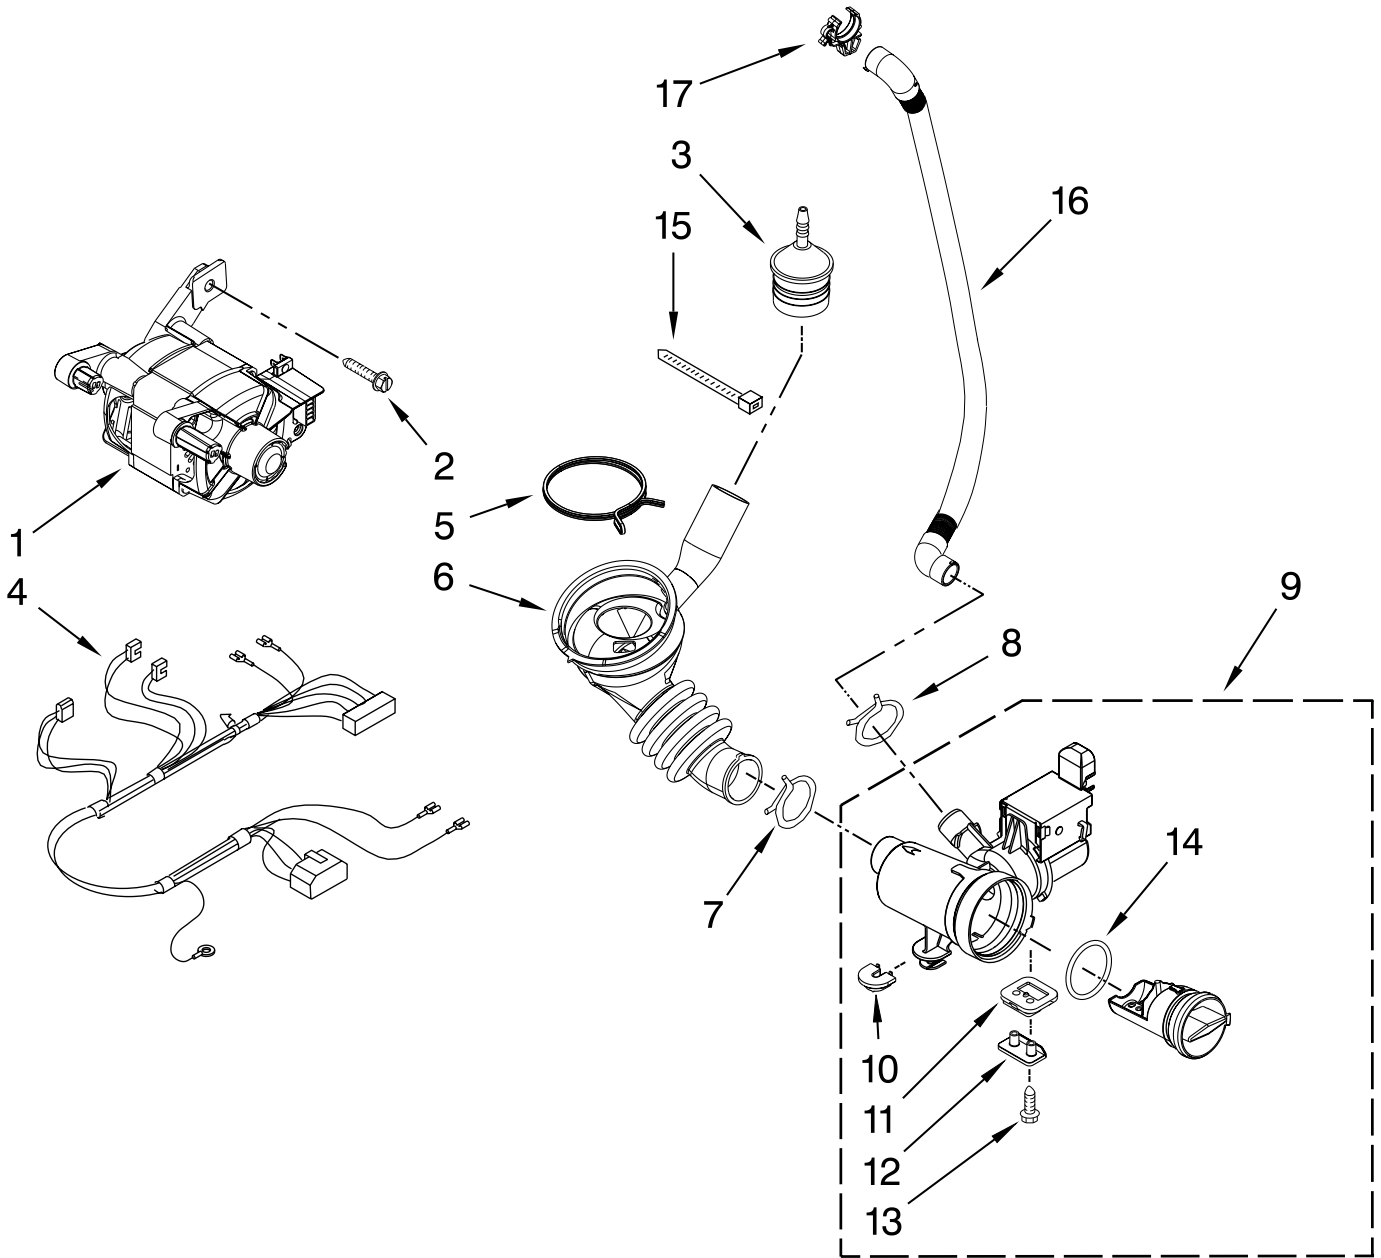

PUMP AND MOTOR PARTS

For Model: CHW8990AW0
(White)

Illus. No.	Part No.	DESCRIPTION
1	W10171927	Motor, Drive
2	8540134	Bolt, Motor
3	W10405608	Air Trap
4	W10201879	Harness, Motor
5	8181734	Clamp
6	8540012	Hose, Tub to Pump

Illus. No.	Part No.	DESCRIPTION
7	370448	Clamp, Hose
8	356138	Clamp, Drain Hose
9	W10130913	Pump (Complete)
10	W10034820	Foot, Rubber (Slider)
11	W10034830	Foot, Rubber (Lock)

Illus. No.	Part No.	DESCRIPTION
12	8540033	Cap, Lock Foot
13	8533964	Screw, 10-16 x 1.25
14	8540025	Seal, Filter Cap
15	2262071	Cable Tie
16	W10272563	Hose, Drain- Inner
17	W10003290	Retainer, Drain Hose

FOR ORDERING INFORMATION REFER TO PARTS PRICE LIST