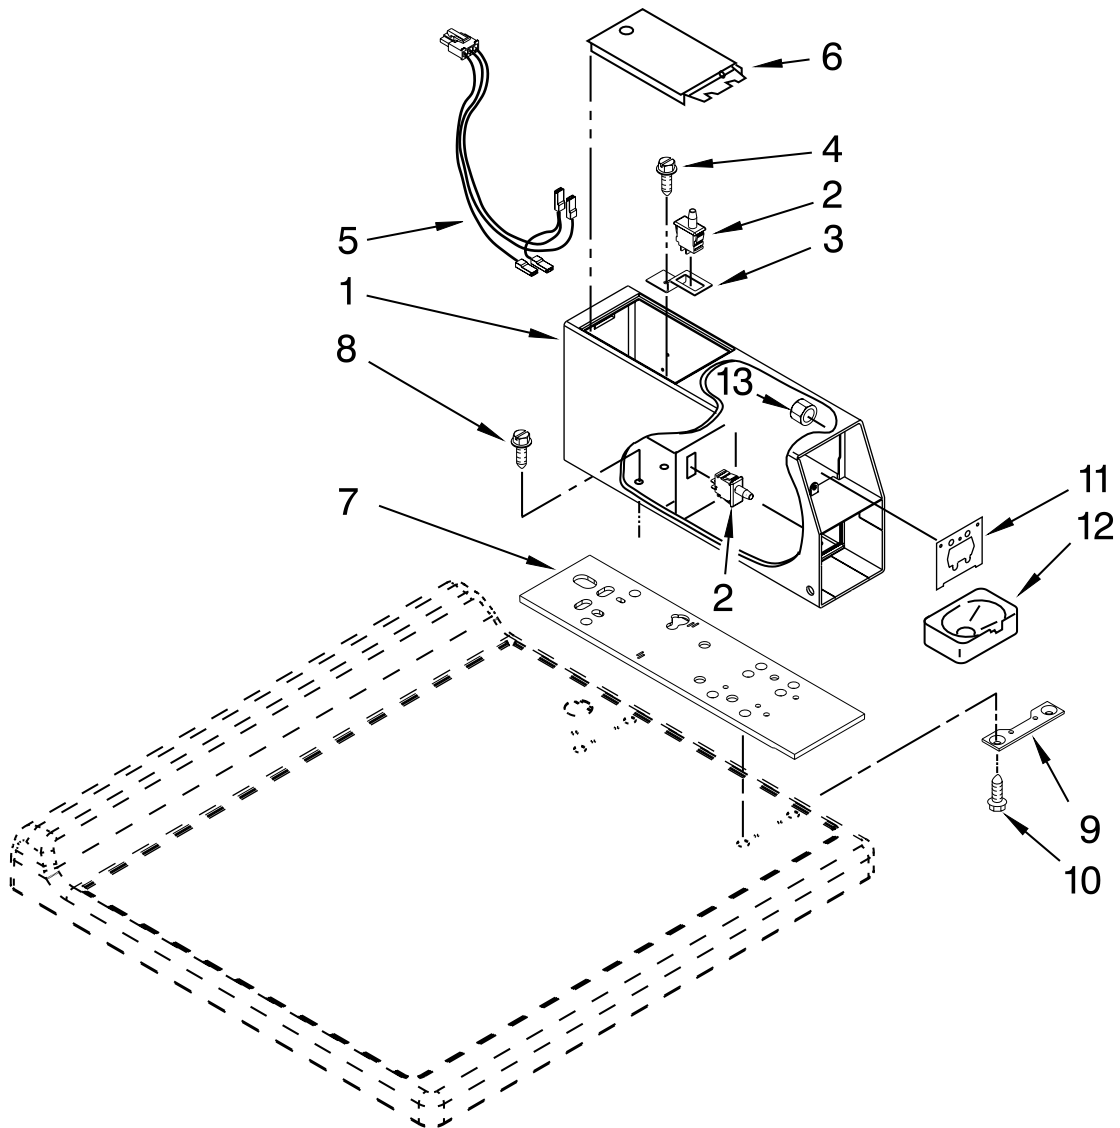

METER CASE PARTS

For Model: CHW8990AW0
(White)

Illus. No.	Part No.	DESCRIPTION
1	W10171132	Meter Case
2	W10131838	Switch, Vault & Service Door
3	W10133508	Bracket, Service Switch
4	W10139210	Screw, 8-18 x 5/16
5	W10211244	Wire Harness, Sensor Switch

Illus. No.	Part No.	DESCRIPTION
6	3351136	Service Door Assembly
7	W10137448	Cushion, Meter Case
8	3349065	Screw, 5/16-24 x 1
9	3347825	Plate, Meter Case Mounting
10	98445	Screw, 10-16 x 3/4

Illus. No.	Part No.	DESCRIPTION
Optional Parts Not Included		
11	3954761	Plate, Chute Adapter Assembly (Includes Items 12 & 13)
12	385421	Funnel, Coin
13	3400029	Nut, Adapter Plate

FOR ORDERING INFORMATION REFER TO PARTS PRICE LIST