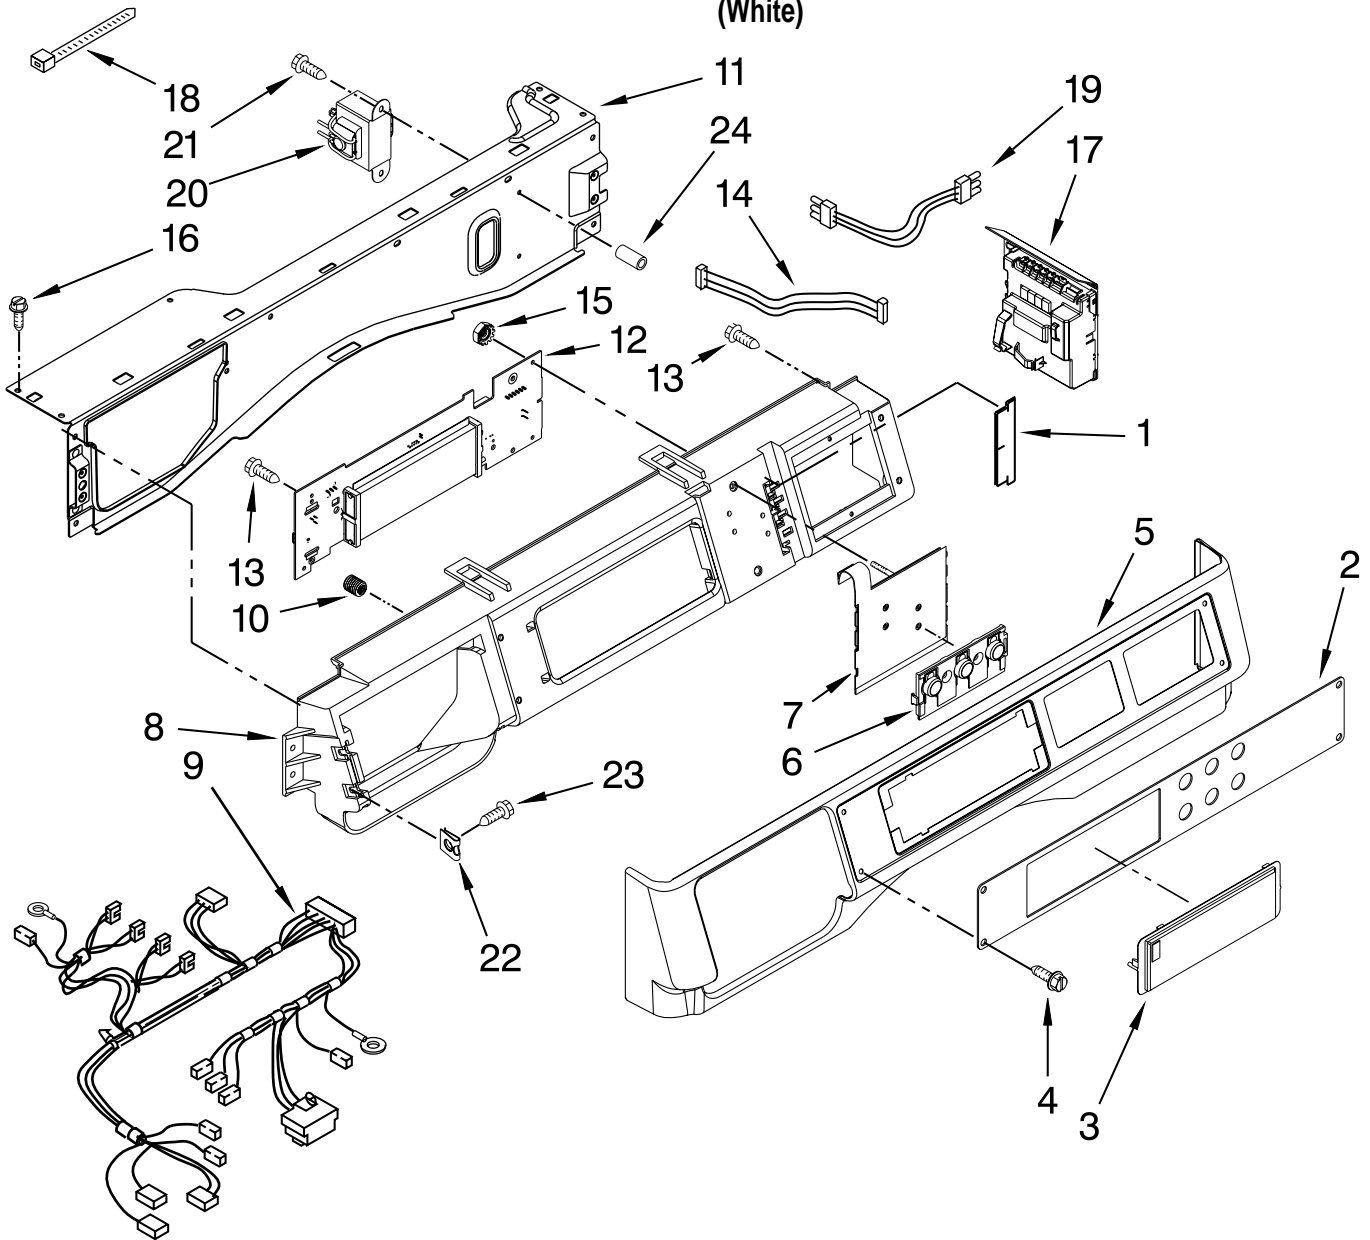

CONTROL PANEL PARTS

For Model: CHW8990AW0
(White)

Illus. No.	Part No.	DESCRIPTION
1	W10187276	Seal, Console
2	W10137440	Facia / Overlay
3	W10267645	Cover, Display
4	W10137457	Screw, 8-32 X 1/2
5	W10137458	Console, Outer
6	W10137455	Push Button
7	W10135255	Switch, Membrane & Backer Plate
8	W10137426	Console, Inner

Illus. No.	Part No.	DESCRIPTION
9	W10298333	Harness, Wiring (Upper Main) Includes The Following Cable Sets: (Not Illustrated)
	W10179481	Coin Drop To CCU (4 Pole)
	W10232996	CCU To Cold Fill Valve (3 Pole)
	W10232997	CCU To Hot Fill Valve (2 Pole)
10	W10189313	Insert
11	W10294428	Bracket, Console
12	W10311190	User Interface

Illus. No.	Part No.	DESCRIPTION
13	489136	Screw, 3-24 X 3/8
14	W10155150	Harness, Test
15	W10139046	Nut 6-32
16	W10015090	Screw, 8-18 X 5/8
17	W10487817	Microcomputer, Machine Control
18	3429563	Cable Tie
19	W10299342	Harness, Wiring (Console UIC)
20	W10131839	Transformer 120 To 22.5 VAC
21	8540329	Screw, 8-18 X 7/16
22	9781235	Nut, U-Type
23	W10131119	Screw, 8-18 x 1/2
24	W10018050	Caplug

FOR ORDERING INFORMATION REFER TO PARTS PRICE LIST