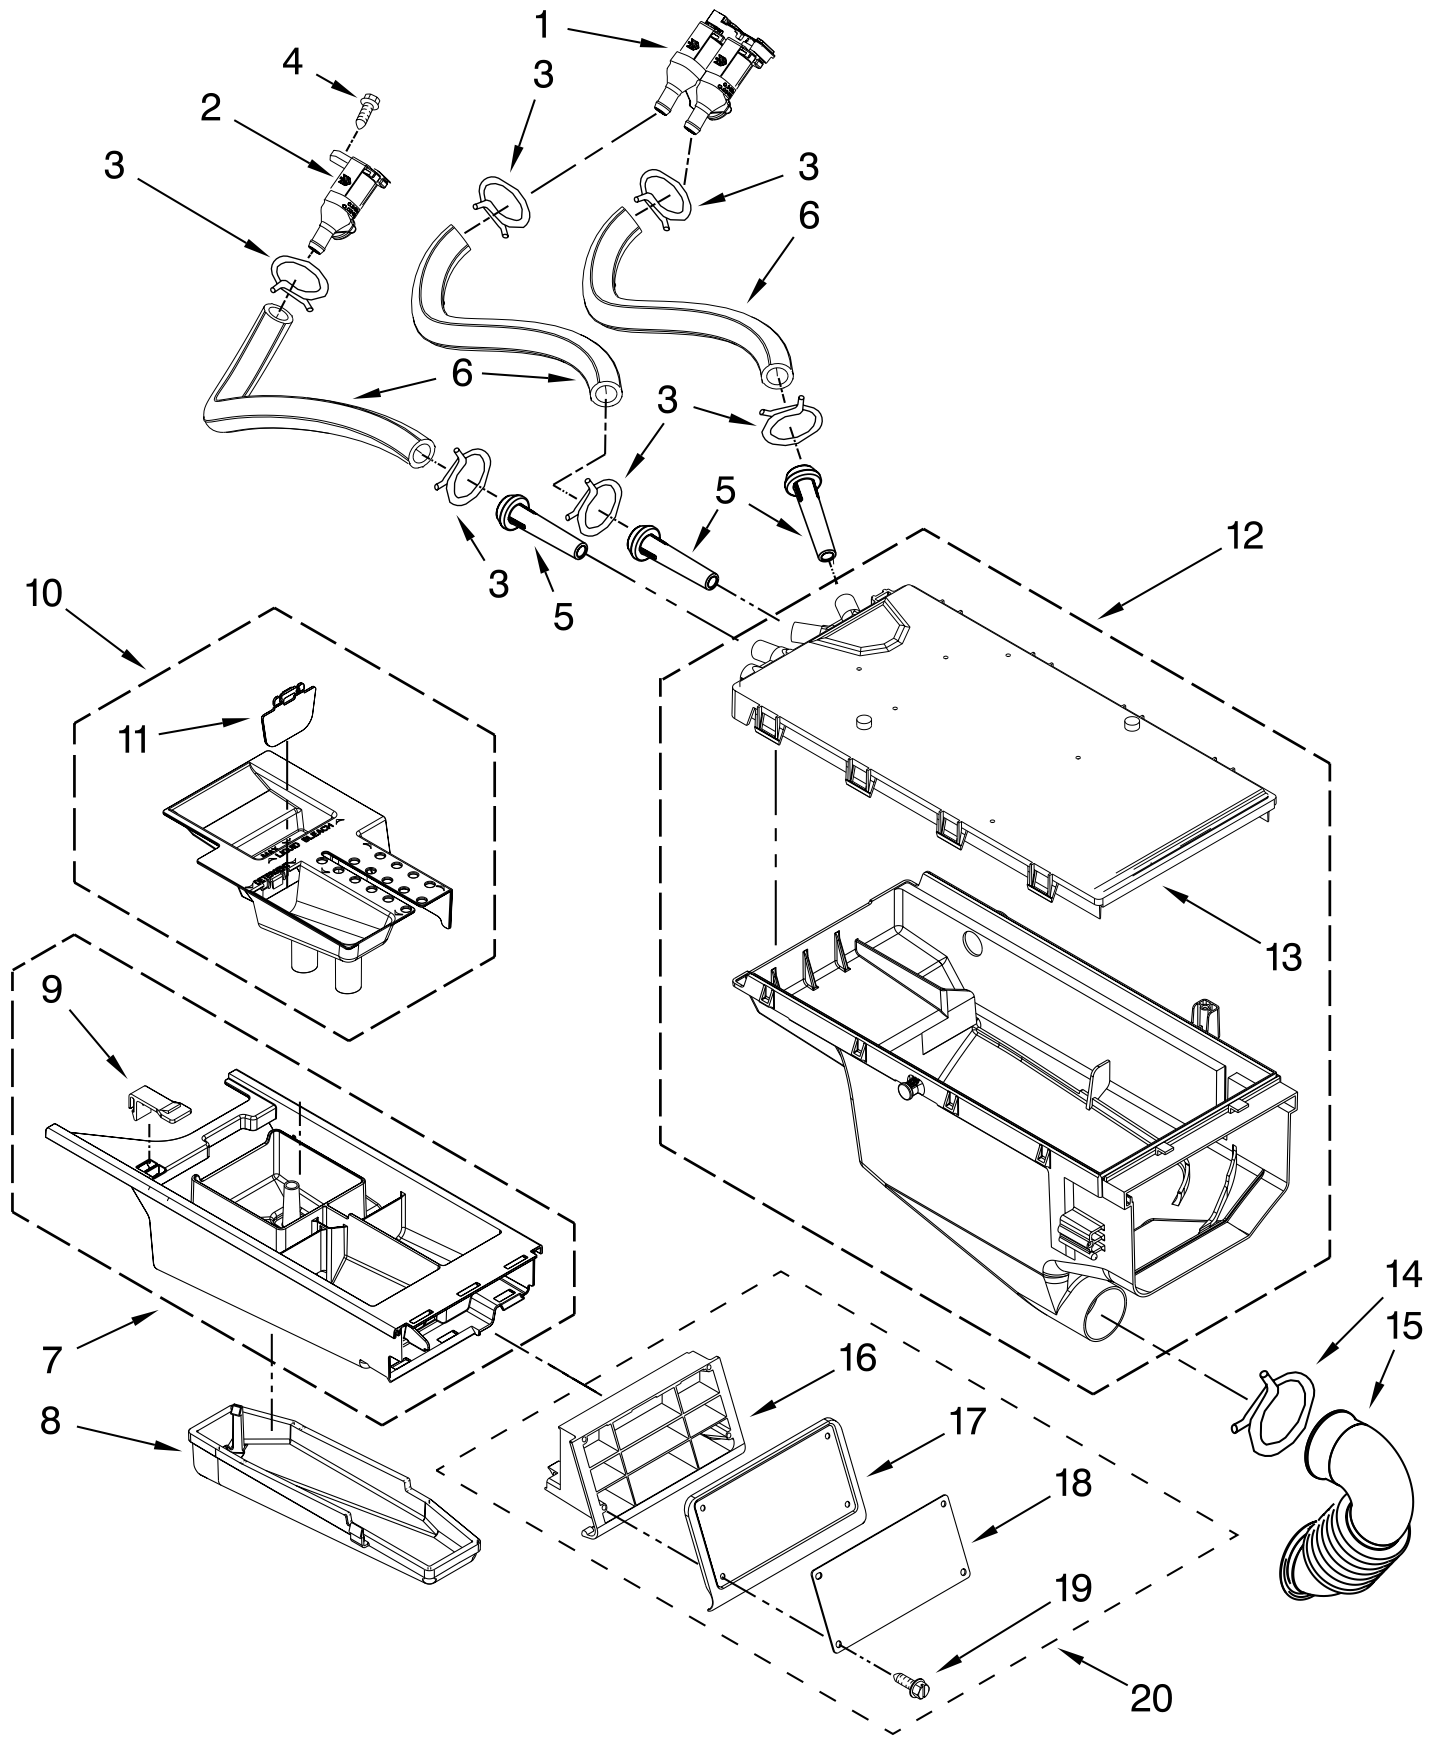

DISPENSER PARTS

For Model: CHW8990AW0
(White)

FOR ORDERING INFORMATION REFER TO PARTS PRICE LIST

DISPENSER PARTS

For Model: CHW8990AW0
(White)

Illus. No.	Part No.	DESCRIPTION
1	W10212596	Valve, Water Inlet (Double)
2	W10212598	Valve, Water Inlet (Single)
3	370450	Clamp, Hose
4	8540282	Screw
5	8183181	Nozzle, Inlet
6	W10212611	Hose, Valve To Dispenser
7	8540402	Drawer, Detergent
8	8540399	Cover, Detergent Drawer
9	W10198458	Tab, Drawer Release
10	W10407371	Siphon, Bleach/Softener
11	W10298953	Door, Living Hinge
12	W10212603	Dispenser, Outer Housing
13	W10212604	Plate, Distribution
14	8281276	Clamp, Hose
15	8540063	Hose, Dispenser To Tub
16	W10137432	Handle, Drawer
17	W10137460	Cover, Handle
18	W10137431	Facia/Overlay, Drawer
19	W10137456	Screw, 8-18 x 1/2
20	W10137429	Handle Assembly, Drawer