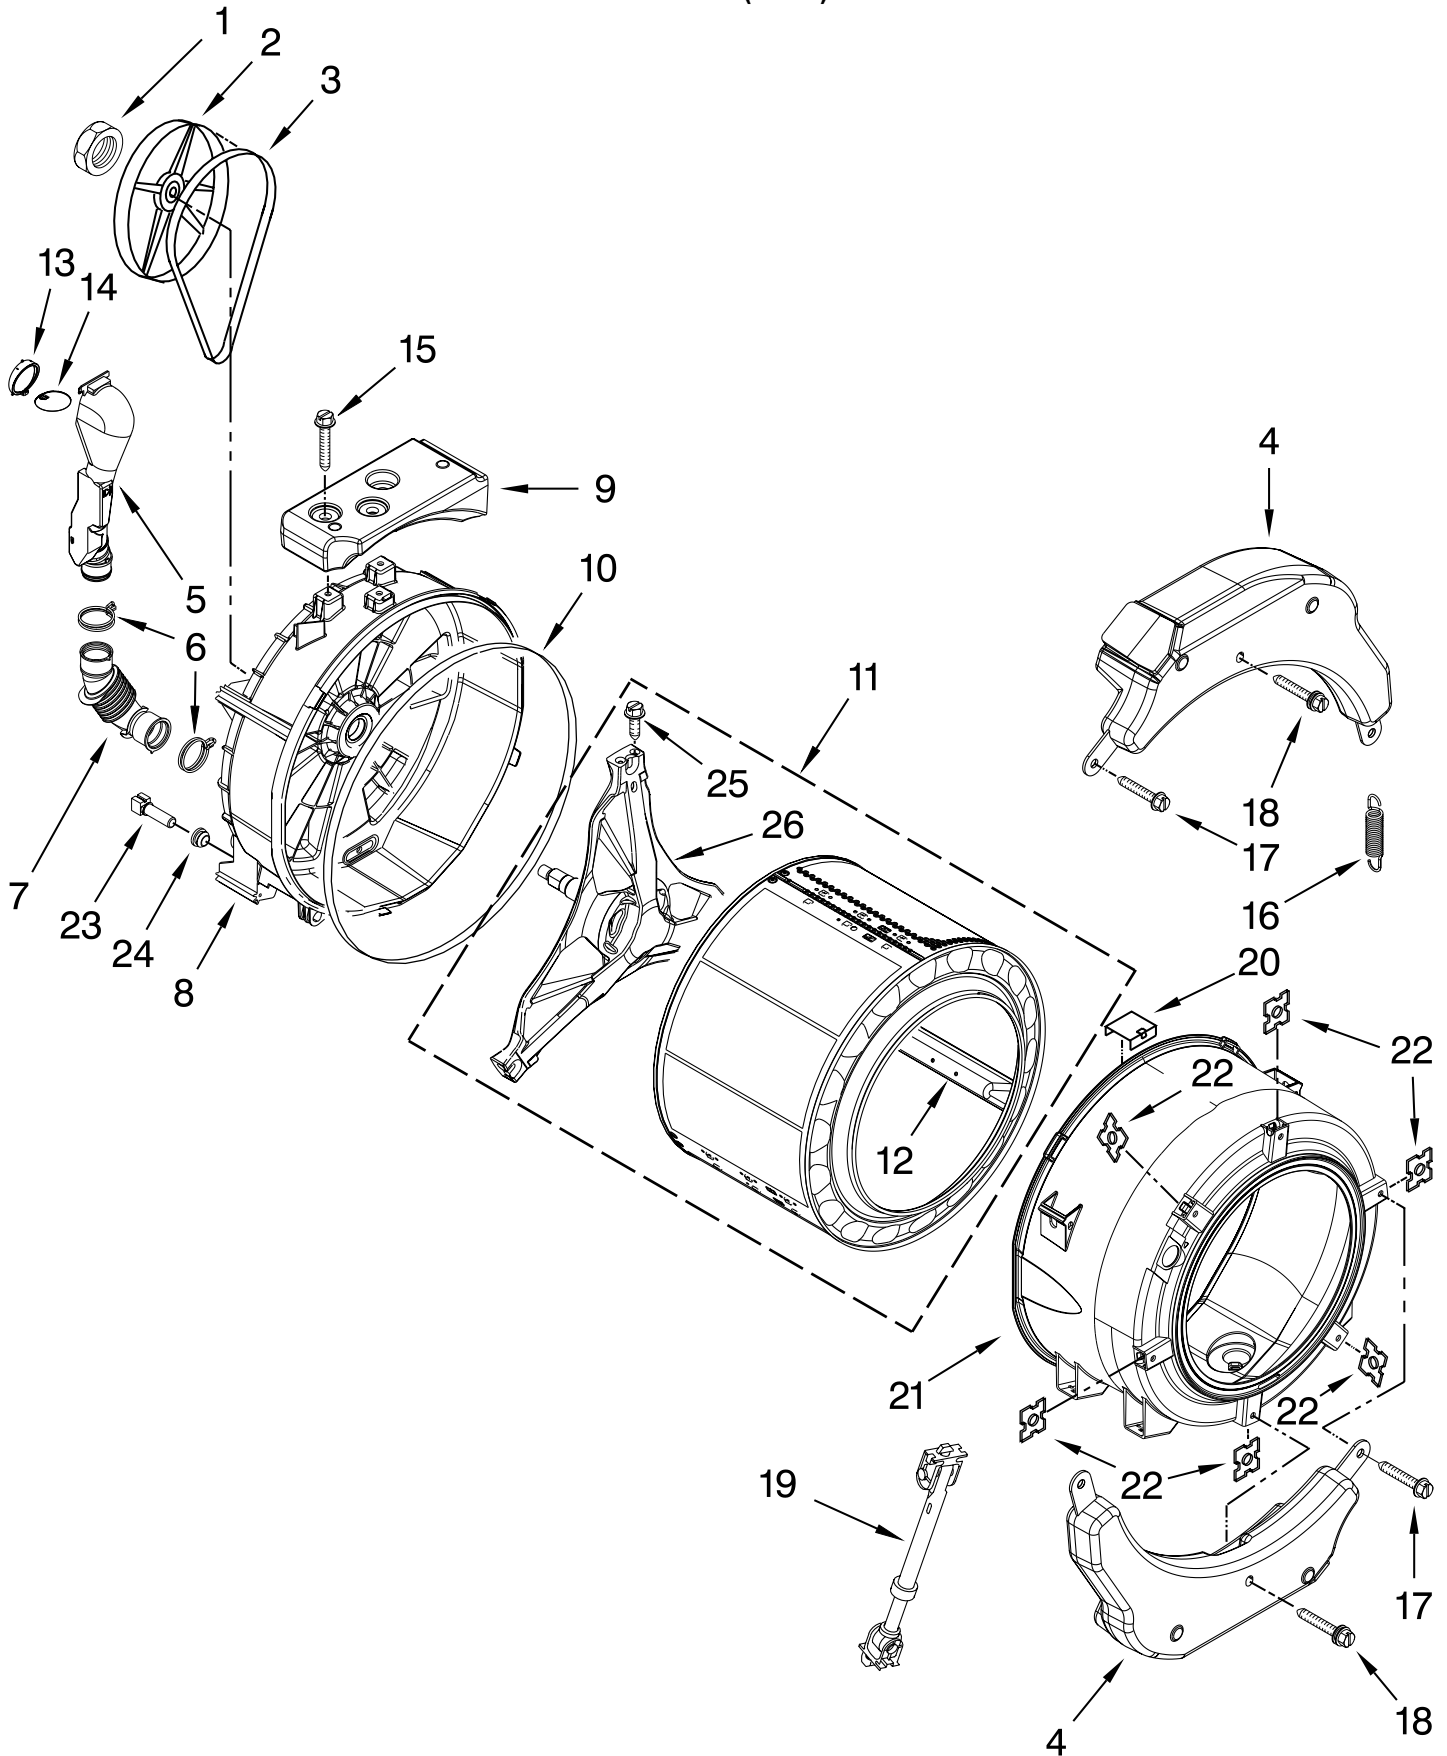

TUB AND BASKET PARTS

For Model: CHW8990AW0
(White)

FOR ORDERING INFORMATION REFER TO PARTS PRICE LIST

TUB AND BASKET PARTS

For Model: CHW8990AW0
(White)

Illus.	Part	
No.	No.	DESCRIPTION
1	8533999	Nut, Pulley
2	8540088C	Pulley
3	W10260319	Belt, Drive
4	W10223198	Counterweight, Front
5	W10142720	Pipe, Ventilation
6	8540010	Clamp, Vent Hose
7	8540019	Hose, Exhaust
8	W10303574	Tub, Rear (Includes Items 10 & 22)
9	W10200747	Counterweight, Rear
10	8540090	Gasket, Tub
11	W10303571	Basket, Complete
12	W10118982	Baffle, Tub
13	W10142721	Connector, Ventilation
14	W10142722	Flap, Ventilation
15	W10246531	Screw, Rear Counterweight
16	W10010360	Spring, Suspension
17	W10094780	Bolt, Counterweight Mtg.
18	W10259288	Bolt Assembly, Counterweight Center Hole
19	W10015830	Shock Absorber
20	8540092	Clamp, Tub
21	W10266965	Tub, Front (Includes Items 10 & 22)
22	8540072	Nut, Push-In
23	W10176659	Negative Thermistor Control
24	8540766	Seal, Rubber
25	8540382	Screw
26	8540342	Crosspiece Assembly