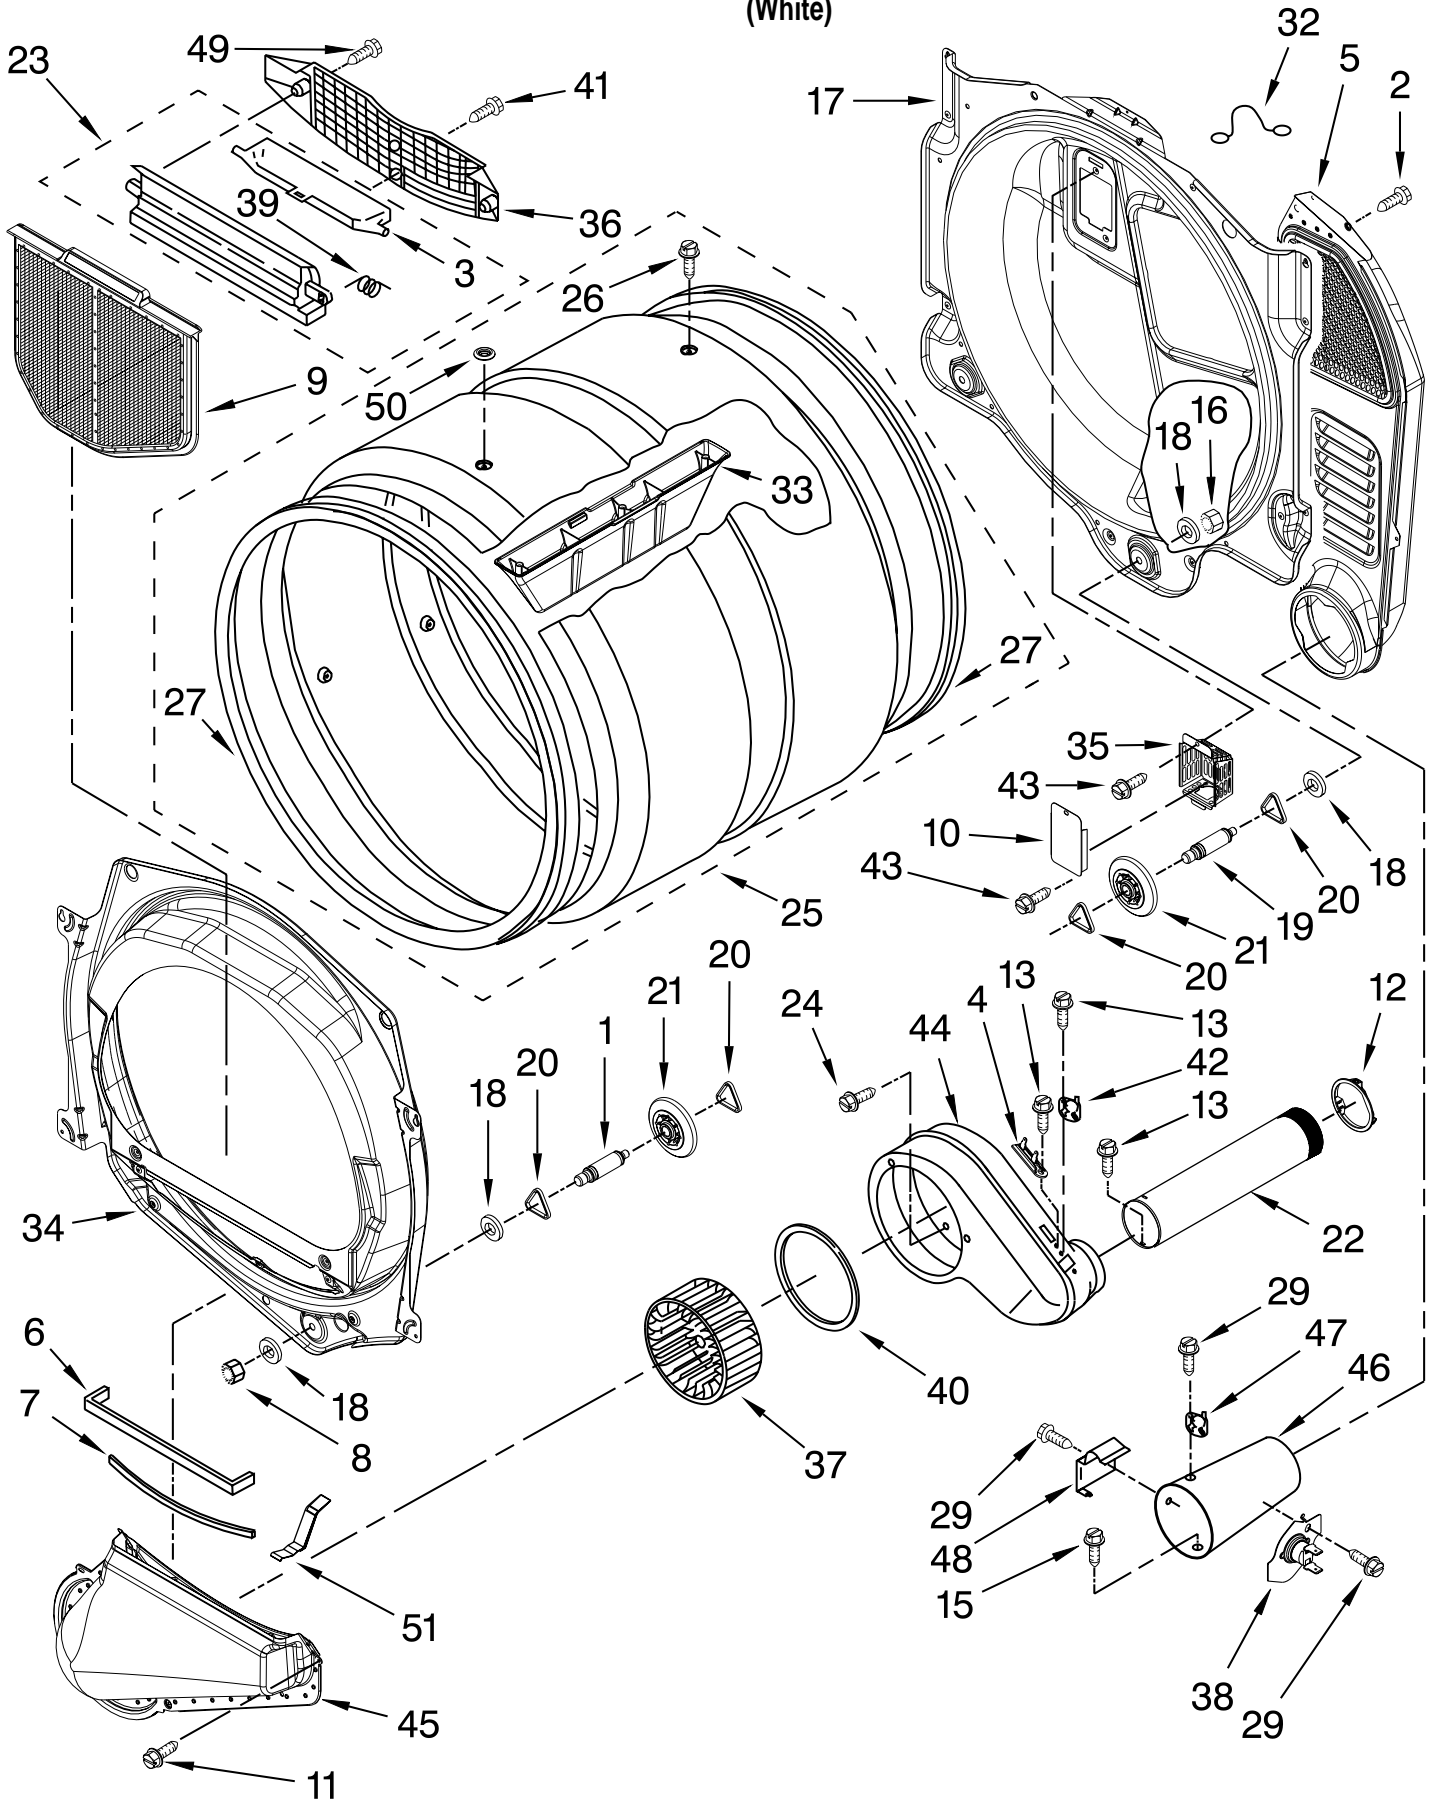

BULKHEAD AND BLOWER PARTS

For Model: CGT8000XQ0

(White)

FOR ORDERING INFORMATION REFER TO PARTS PRICE LIST

BULKHEAD AND BLOWER PARTS

For Model: CGT8000XQ0

(White)

Illus. No.	Part No.	DESCRIPTION	Illus. No.	Part No.	DESCRIPTION	Illus. No.	Part No.	DESCRIPTION
1	W10359271	Shaft, R.H. Thread	17	W10080170	Bulkhead, Rear	36	W10153412	Grille, Outlet
2	3390647	Screw, 8-18 x 1/2	18	3387459	Washer, Support	37	W10349492	Wheel, Blower
3	W10153413	Door, Lint Screen	19	W10359272	Shaft, L.H. Thread	38	8573713	Thermal Cut-Off
4	3392519	Thermal Fuse (91°C)	20	690997	Ring, Tri	39	3394986	Spring, Lint Screen Door
5	3394346	Air Duct Assembly	21	W10314171	Roller, Support	40	697770	Foam-Seal
6	697813	Foam-Seal	22	8563728	Exhaust Pipe	41	695240	Screw, 8-18 x 1/2
7	697814	Seal, Drum Front	23	W10153423	Housing, Outlet Assembly	42	8577274	Thermistor
8	3934666	Nut, 3/8 x 16(R.H.)	24	489463	Screw, 8-18 x 5/8	43	487909	Screw, 8-15 x 1/2
9	W10049370	Lint Screen	25	W10153420	Complete Drum Assembly	44	8544362	Housing, Blower
10	3402841	Lens, Drum Light	26	W10219342	Screw, 8-16 X 3/4	45	8066168	Lint Duct Assembly
11	359625	Screw, 8-18 x 1/2	27	W10166807	Seal, Drum	46	8573824	Funnel, Burner
12	W10344699	Collar-Duct	29	90767	Screw, 8-18 x 3/8	47	3391912	Thermostat, High-Limit 255°F
13	8533971	Screw, 8-18 x 5/16	32	3401707	Wire Jumper	48	338906	Sensor, Radiant
15	693995	Screw, 8-18 x 3/8	33	W10153409	Baffle, Drum	49	3387230	Screw, 10-16 x 1
16	W10001120	Nut, 3/8-16 (L.H.)	34	8565061	Bulkhead, Front	50	W10128544	Drum Caplug
			35	W10410531	Bracket, Drum Light	51	W10345456	Clip-Spring