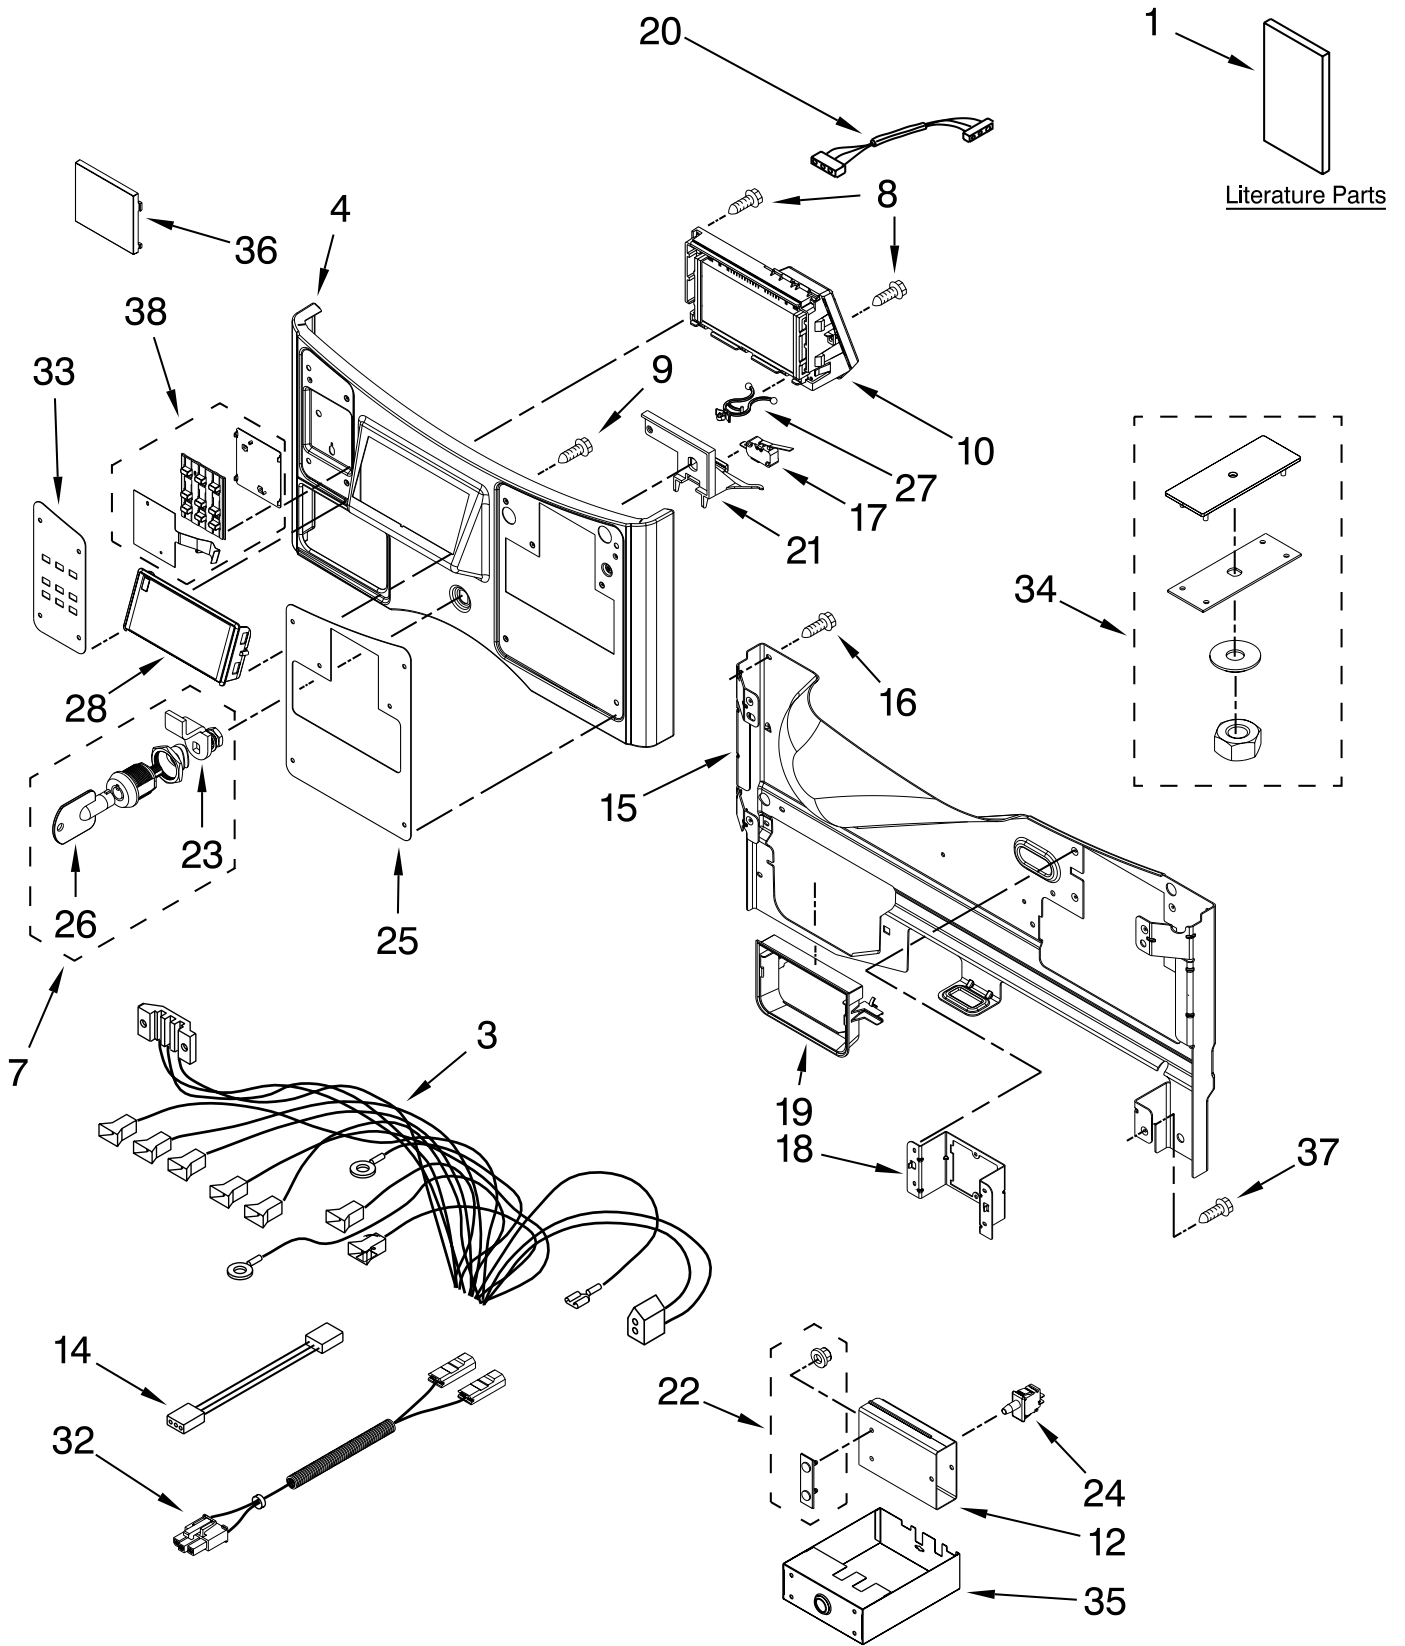

For Model: CGT8000XQ0
(White)

FOR ORDERING INFORMATION REFER TO PARTS PRICE LIST

CONTROL PANEL PARTS

For Model: CGT8000XQ0

(White)

Illus. No.	Part No.	DESCRIPTION	Illus. No.	Part No.	DESCRIPTION	Illus. No.	Part No.	DESCRIPTION
1		Literature Parts	16	3390647	Screw, 8-18 x 1/2	33	W10198331	Fascia Buttons
	W10335467	Installation Instruction	17	W10133280	Service Access, Switch	34	W10169579	Kit-Coin Box, Security (To be serviced as a kit)
	W10394865	Tech Sheet	18	W10198322	Bracket-PD	35	W10133248	Coin-Box
	W10372256	Parts List	19	W10198345	Collar, Dispenser	36	W10198366	Cover-PD
3	W10242899	Harness, Main	20	W10242897	Harness, Wire	37	W10386302	Screw, 8-18 x 1/2
4	W10198202	Panel Assembly, Console	21	W10198375	Support-Console	38	W10198199	Button Set, Assembly
7	W10198223	Service & Programming Lock	22	W10159907	Mounting Strap, Weld Assembly	Following Parts Not Illustrated (Optional Parts Only)		
8	W10192860	Screw, 6-19 x 1/2	23	W10133266	Cam-Lock	W10198451		Card Reader, Conversion Kit
9	3400408	Screw, 4-40 x 5/8	24	W10131838	Switch-Vault Service Door	W10198367		Card Reader, Bezel (Included with W10198451)
10	W10198221	Techbox Assembly	25	W10198335	Fascia			
12	W10133258	Vault Body, Assembly	26	W10114740	Key-Access Door			
14	W10342214	Cable Set, UI to CCU Communication	27	8019P013-60	Clip, Nylon			
15	W10198321	Console Bracket	28	W10198390	Window-Display			
			32	W10300896	Wire Harness, Vault Switch			