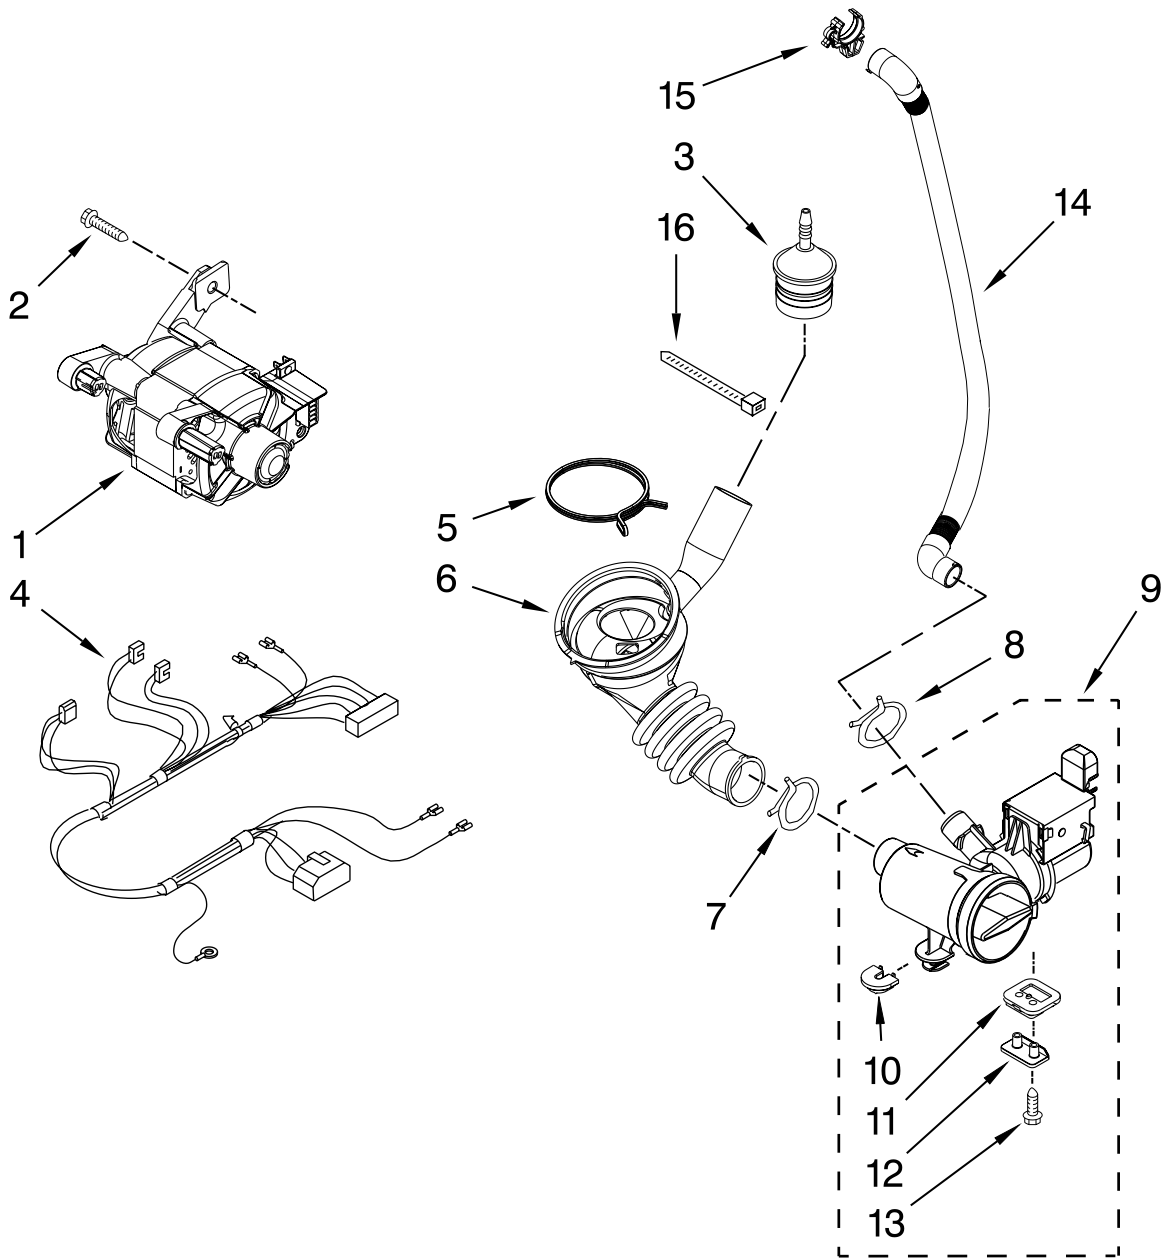

PUMP AND MOTOR PARTS

For Model: CGT8000XQ0

(White)

Illus. No.	Part No.	DESCRIPTION
1	W10171927	Motor, Drive
2	8540134	Bolt, Motor
3	W10405608	Air Trap (Includes Item 18)
4	W10201879	Harness, Motor
5	8181734	Clamp
6	8540012	Hose, Tub to Pump

Illus. No.	Part No.	DESCRIPTION
7	370448	Clamp, Hose
8	356138	Clamp, Drain Hose
9	W10130913	Pump (Complete)
10	W10034820	Foot, Rubber (Slider)
11	W10034830	Foot, Rubber (Lock)

Illus. No.	Part No.	DESCRIPTION
12	8540033	Cap, Lock Foot
13	8533964	Screw, 10-16 x 1.25
14	W10272563	Hose, Drain- Inner
15	W10003290	Retainer, Drain Hose
16	2262071	Cable Tie

FOR ORDERING INFORMATION REFER TO PARTS PRICE LIST