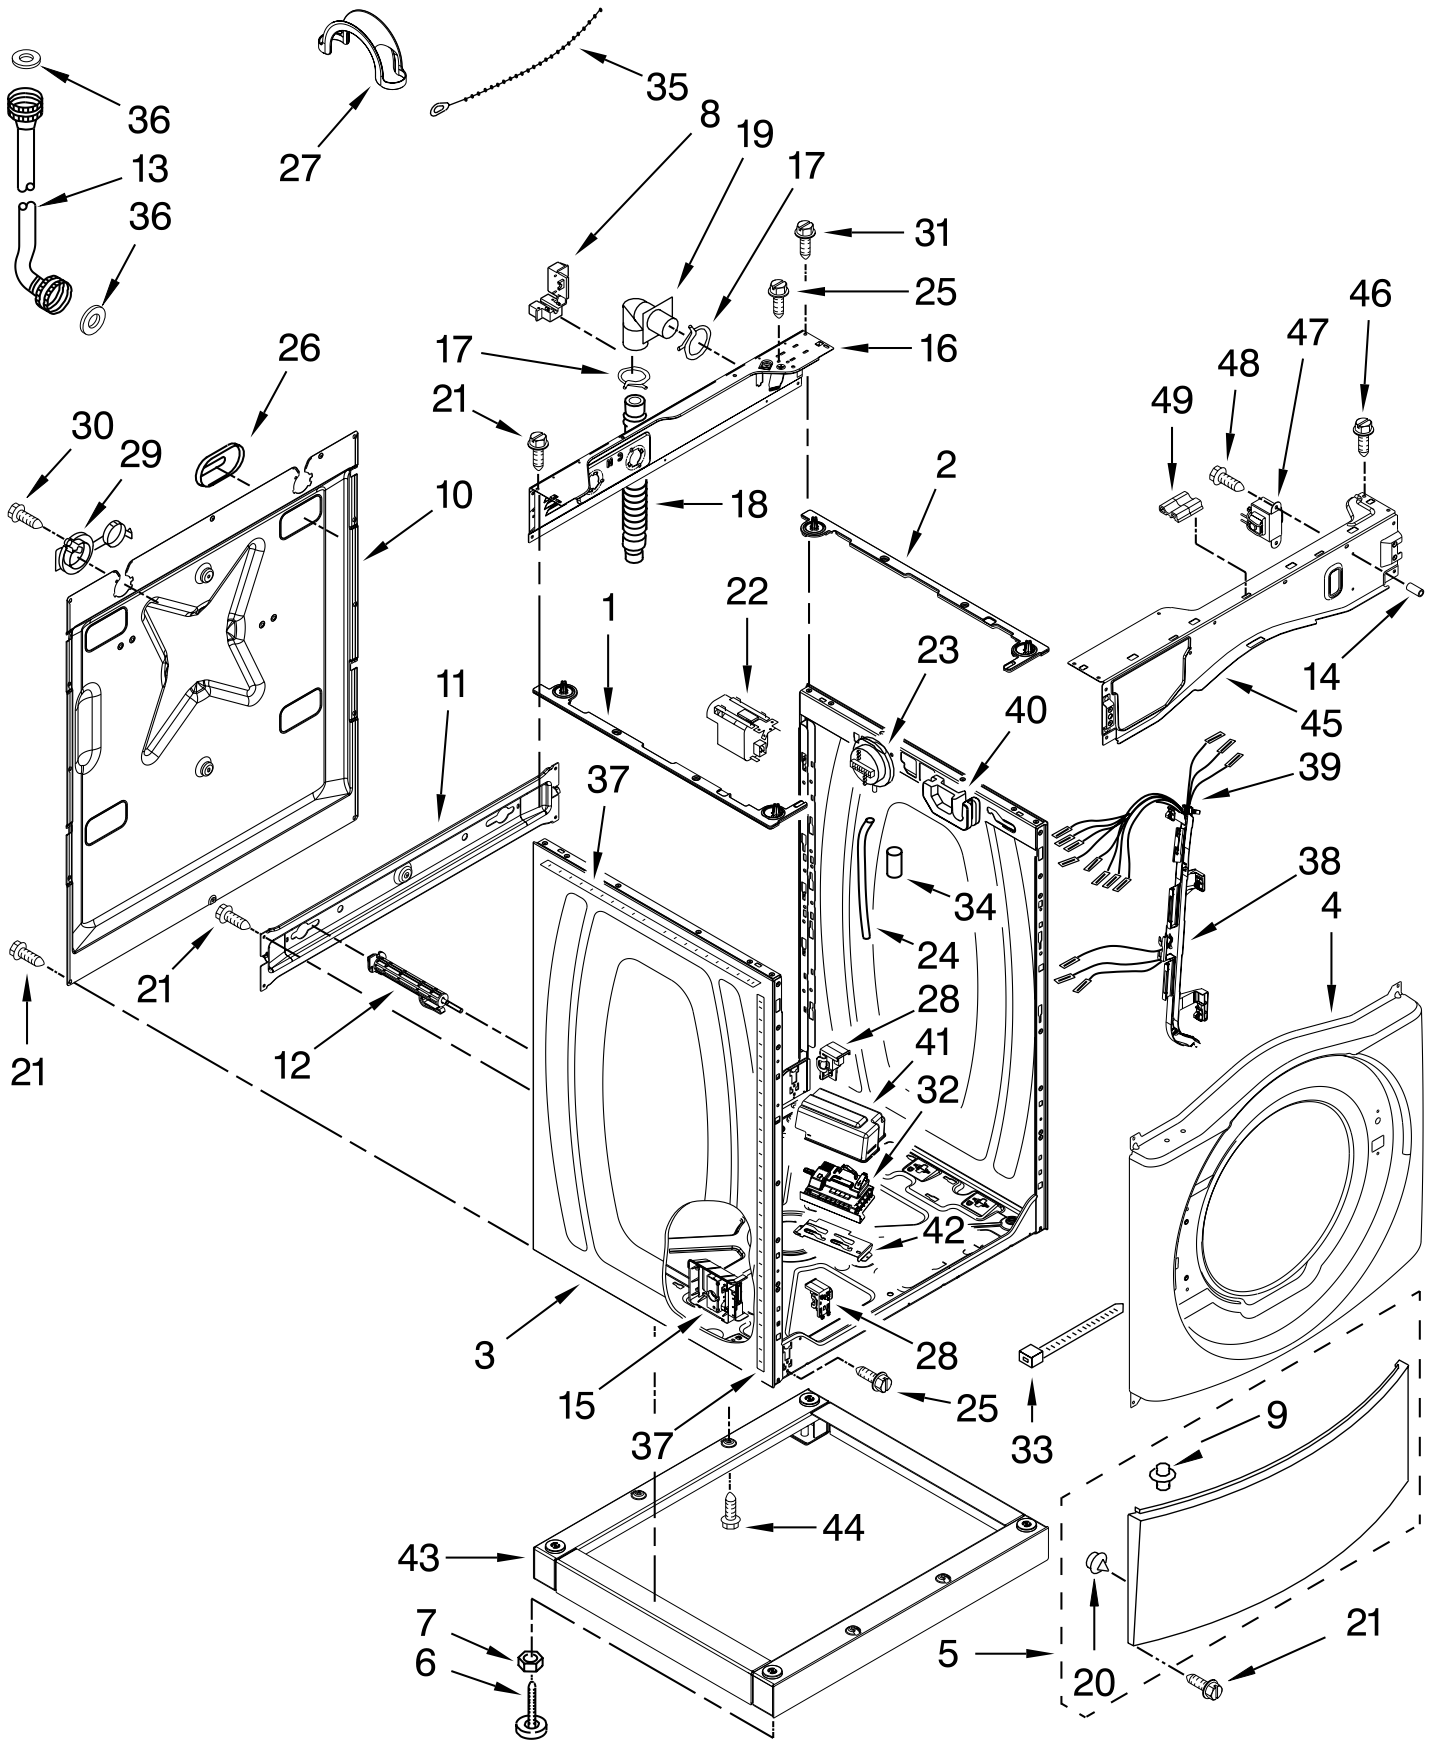

WASHER CABINET PARTS

For Model: CGT8000XQ0

(White)

FOR ORDERING INFORMATION REFER TO PARTS PRICE LIST

WASHER CABINET PARTS

For Model: CGT8000XQ0

(White)

Illus. No.	Part No.	DESCRIPTION	Illus. No.	Part No.	DESCRIPTION	Illus. No.	Part No.	DESCRIPTION
1	W10405229	Rail-Spacer, Left	22	W10339736	Filter, Interference	39	W10330830	Harness, Main Wiring
2	W10405223	Rail-Spacer, Right						Includes Item 38
3	W10225458	Cabinet	23	W10292407	Switch, Pressure			And The Following
4	W10306505	Panel, Front	24	8540294	Hose, Pressure Switch			Cable Sets:
5	8540813	Toe Panel						(Not Illustrated)
6	W10245373	Foot, Leveling	25	8540479	Screw, Grounding	W10342200		CCU To Cold Fill
7	3359452	Nut, Lock	26	8540268	Cover, Transport			Valve (4 Pole)
8	W10110676	Strain Relief, Power Cord	27	8577378	U-Bend, Drain Hose	W10342201		CCU To Hot Fill
9	8518891	Rivet	28	W10085220	Microswitch			Valve (2 Pole)
10	W10258342	Panel, Rear	29	8540728	Sleeve, Cord Support	W10342210		CCU To MCU - Power
11	W10189659	Brace, Transport						(2 Pole)
12	W10251449	Bolt, Shipping	30	8540727	Screw, 3 x 8 mm	W10342214		CCU TO MCU-Serial
13		Hose, Water Inlet	31	8540329	Screw			Communication
	W10194208	Cold Water	32	W10382867	Microcomputer, Machine Control			(3 Pole)
	8571378	Hot Water				W10342208		Door Lock - Power
14	W10018050	CAPLUG	33	3429563	Cable Tie	40	8540643	Bracket, Spring
15	W10384849	Motor Control Unit	34	2161302	Sleeve, Pressure Switch Hose	41	W10405233	Cover, CCU
16	W10244560	Brace, Rear				42	W10198280	Bracket, CCU
17	356138	Clamp, Hose	35	3347868	Cable Tie	43	W10103350	Pedestal, Commercial
18	W10106460	Hose, Drain-Outer	36	3976300	Washer, Water Inlet Hose			Screw, 12-14 x 5/8
19	W10003260	Connector, Hose Outlet				44	3400111	Bracket, Console
			37	8318396	Seal, Foam-IEC	45	W10294428	Screw, 8-18 x 5/8
20	238614	Bumper	38	W10168546	Harness Channel, Side Front	46	W10015090	Transformer, 120 To 22.5 VAC
21	W10015090	Screw, 8-18 x 5/8				47	W10198388	Screw, 8-18 x 7/16
						48	8540329	Retainer Base
						49	W10198373