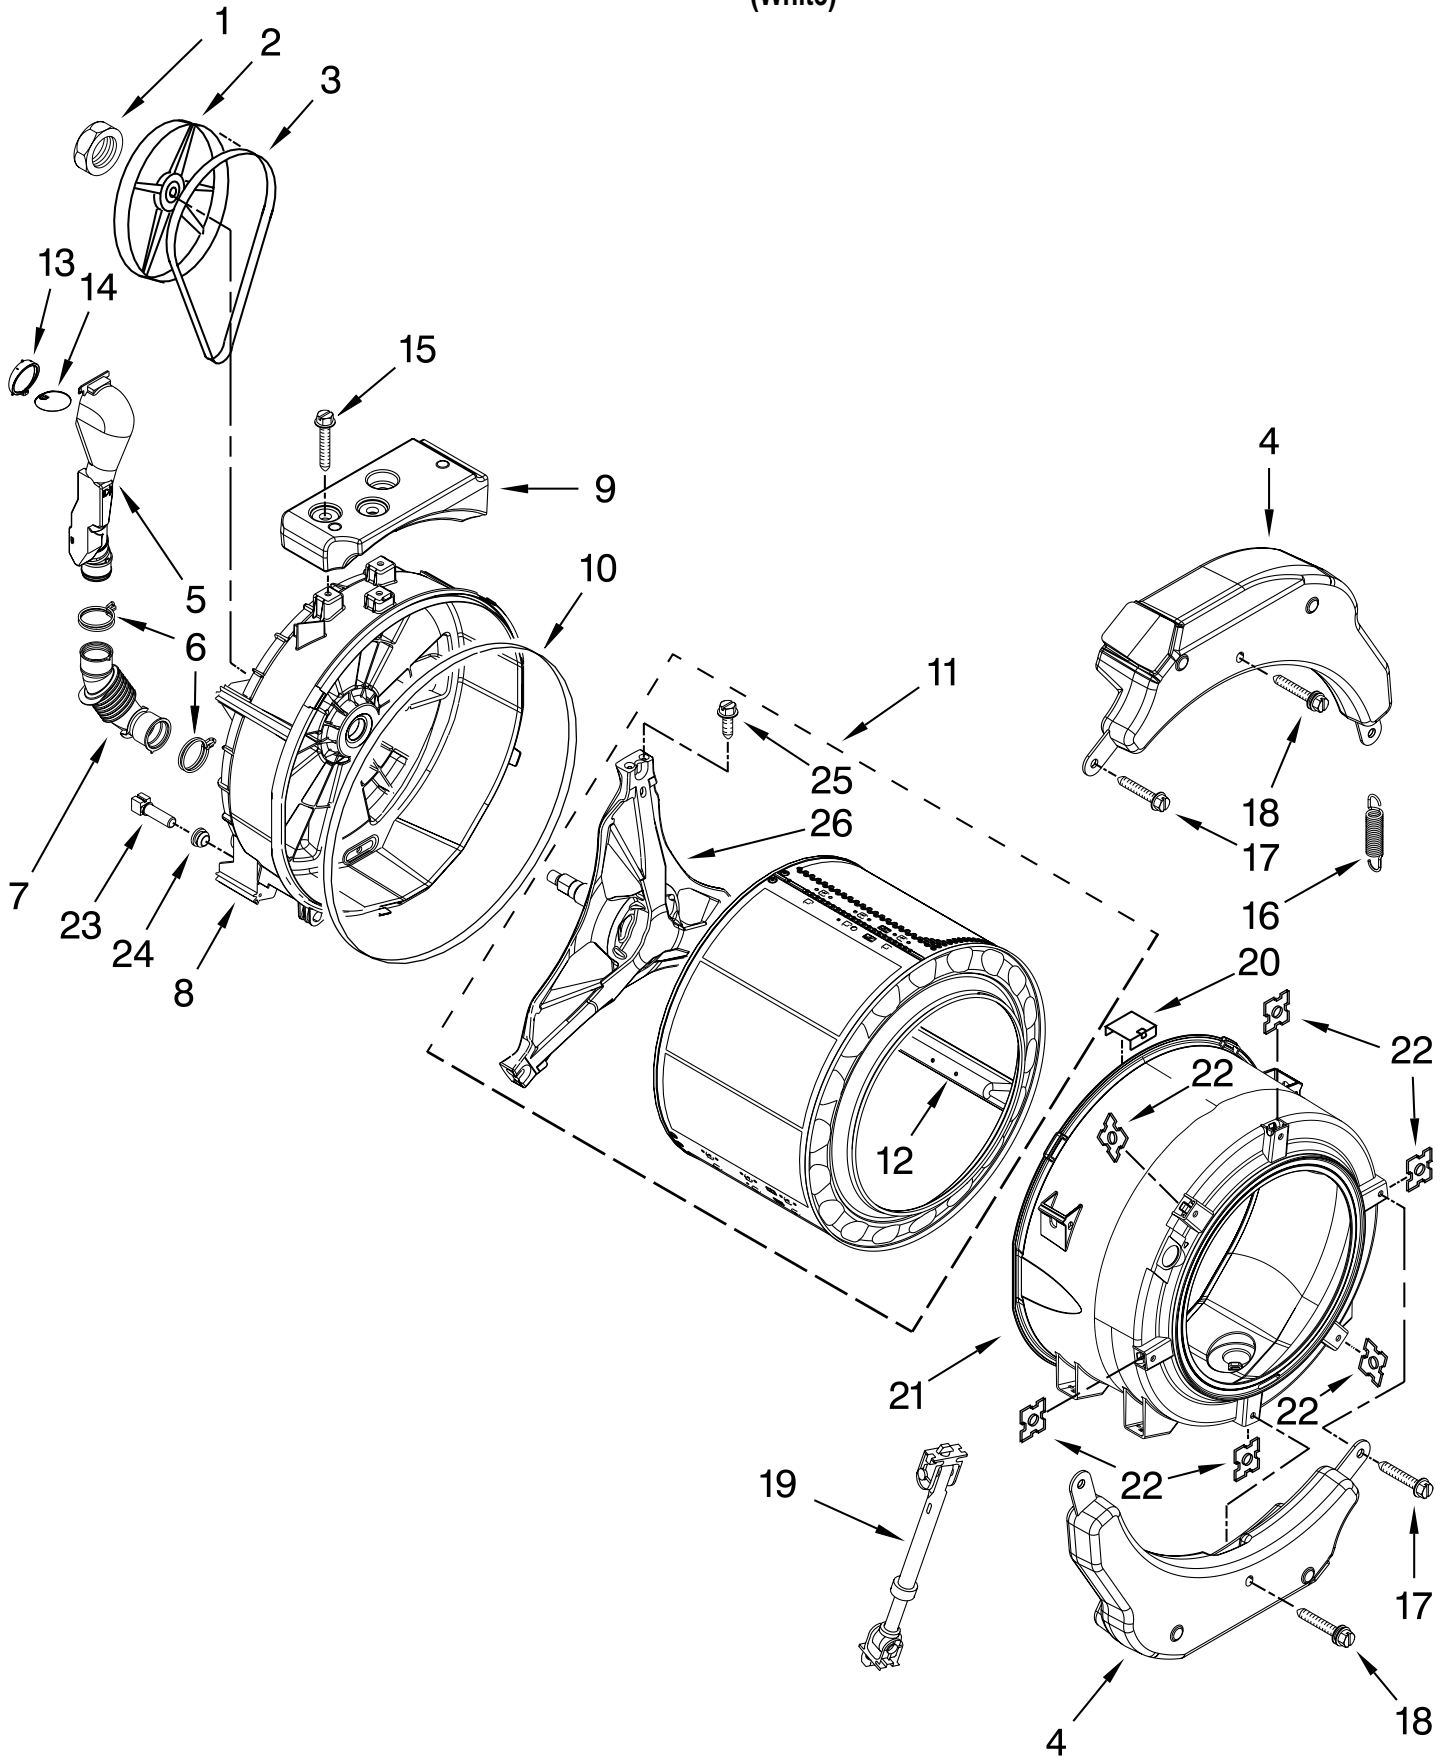

TUB AND BASKET PARTS

For Model: CGT8000XQ0

(White)

FOR ORDERING INFORMATION REFER TO PARTS PRICE LIST

TUB AND BASKET PARTS

For Model: CGT8000XQ0

(White)

Illus. No.	Part No.	DESCRIPTION
1	8533999	Nut, Pulley
2	8540088C	Pulley
3	W10260319	Belt, Drive
4	W10223198	Counterweight, Front
5	W10142720	Pipe, Ventilation
6	8540010	Clamp, Vent Hose
7	8540019	Hose, Exhaust
8	W10303574	Tub, Rear (Includes Items 10 & 22)
9	W10200747	Counterweight, Rear
10	8540090	Gasket, Tub
11	W10303571	Basket, Complete
12	W10118982	Baffle, Tub
13	W10142721	Connector – Ventilation
14	W10142722	Flap – Ventilation
15	W10246531	Screw, Rear Counterweight
16	W10010360	Spring, Suspension (Set of 2)
17	W10094780	Bolt, Counterweight
18	W10259288	Bolt Assembly, Counterweight Center Hole
19	W10015830	Shock Absorber
20	8540092	Clamp, Tub
21	W10266965	Tub, Front (Includes Items 10 & 22)
22	8540072	Nut, Push-In
23	W10176659	Negative Thermistor Control
24	8540766	Seal, Rubber
25	8540382	Screw
26	8540342	Crosspiece Assembly