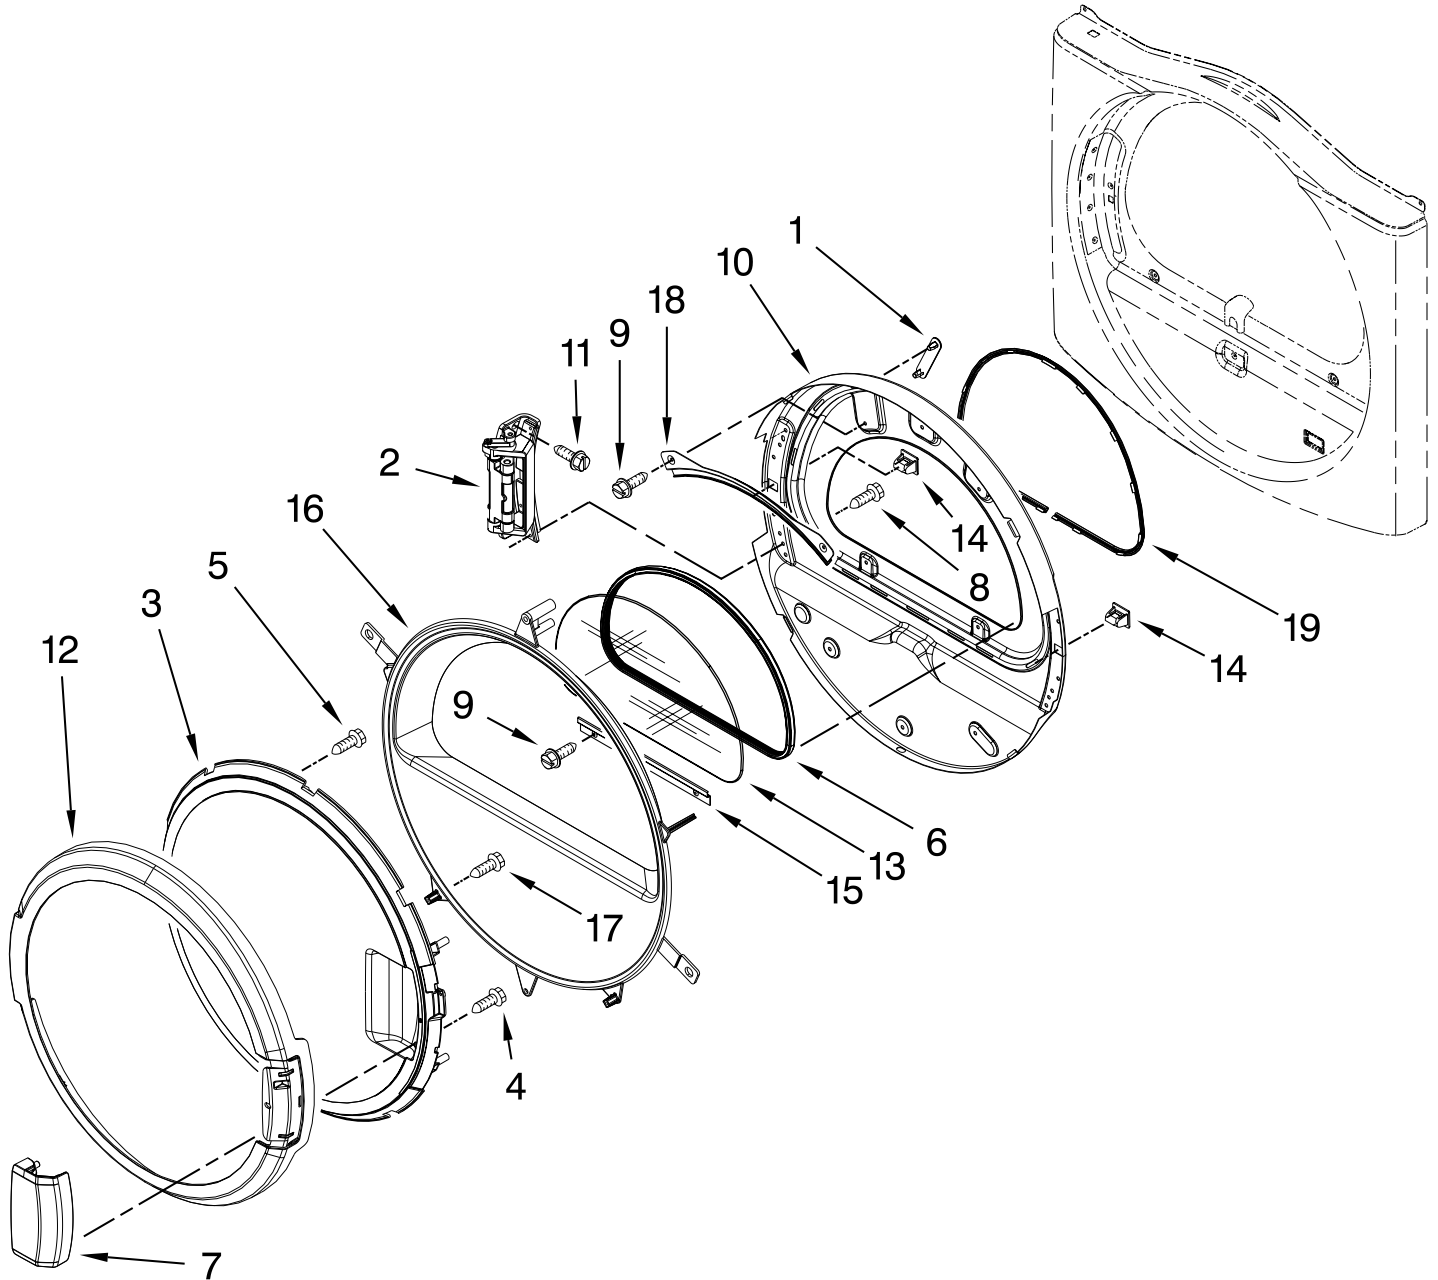

DRYER DOOR PARTS

For Model: CGT8000XQ0

(White)

Illus. No.	Part No.	DESCRIPTION
1	8565119	Hinge Hole Cover (Inner Door)
2	W10304672	Door Hinge Assembly
3	W10137473	Assembly, Door Intermediate
4	9742177	Screw, 8-18 x 5/8
5	3400618	Screw, 6-32 x 3/8
6	8579663	Seal, Window
7	W10112976	Handle, Door

Illus. No.	Part No.	DESCRIPTION
8	W10159996	Screw, 10-24 x 3/64
9	3393258	Screw
10	W10421900	Door Assembly (Inner) (Includes Illus. 1, 14 & 19)
11	355515	Screw, 8-18 x 11/16

Illus. No.	Part No.	DESCRIPTION
12	W10112916	Door, Outer Ring
13	W10286878	Window
14	690081	Door Catch Assembly
15	8519354	Retainer-Lower
16	W10137471	Door, Intermediate
17	8534022	Screw
18	8519356	Retainer, Upper
19	W10407973	Door Seal

FOR ORDERING INFORMATION REFER TO PARTS PRICE LIST