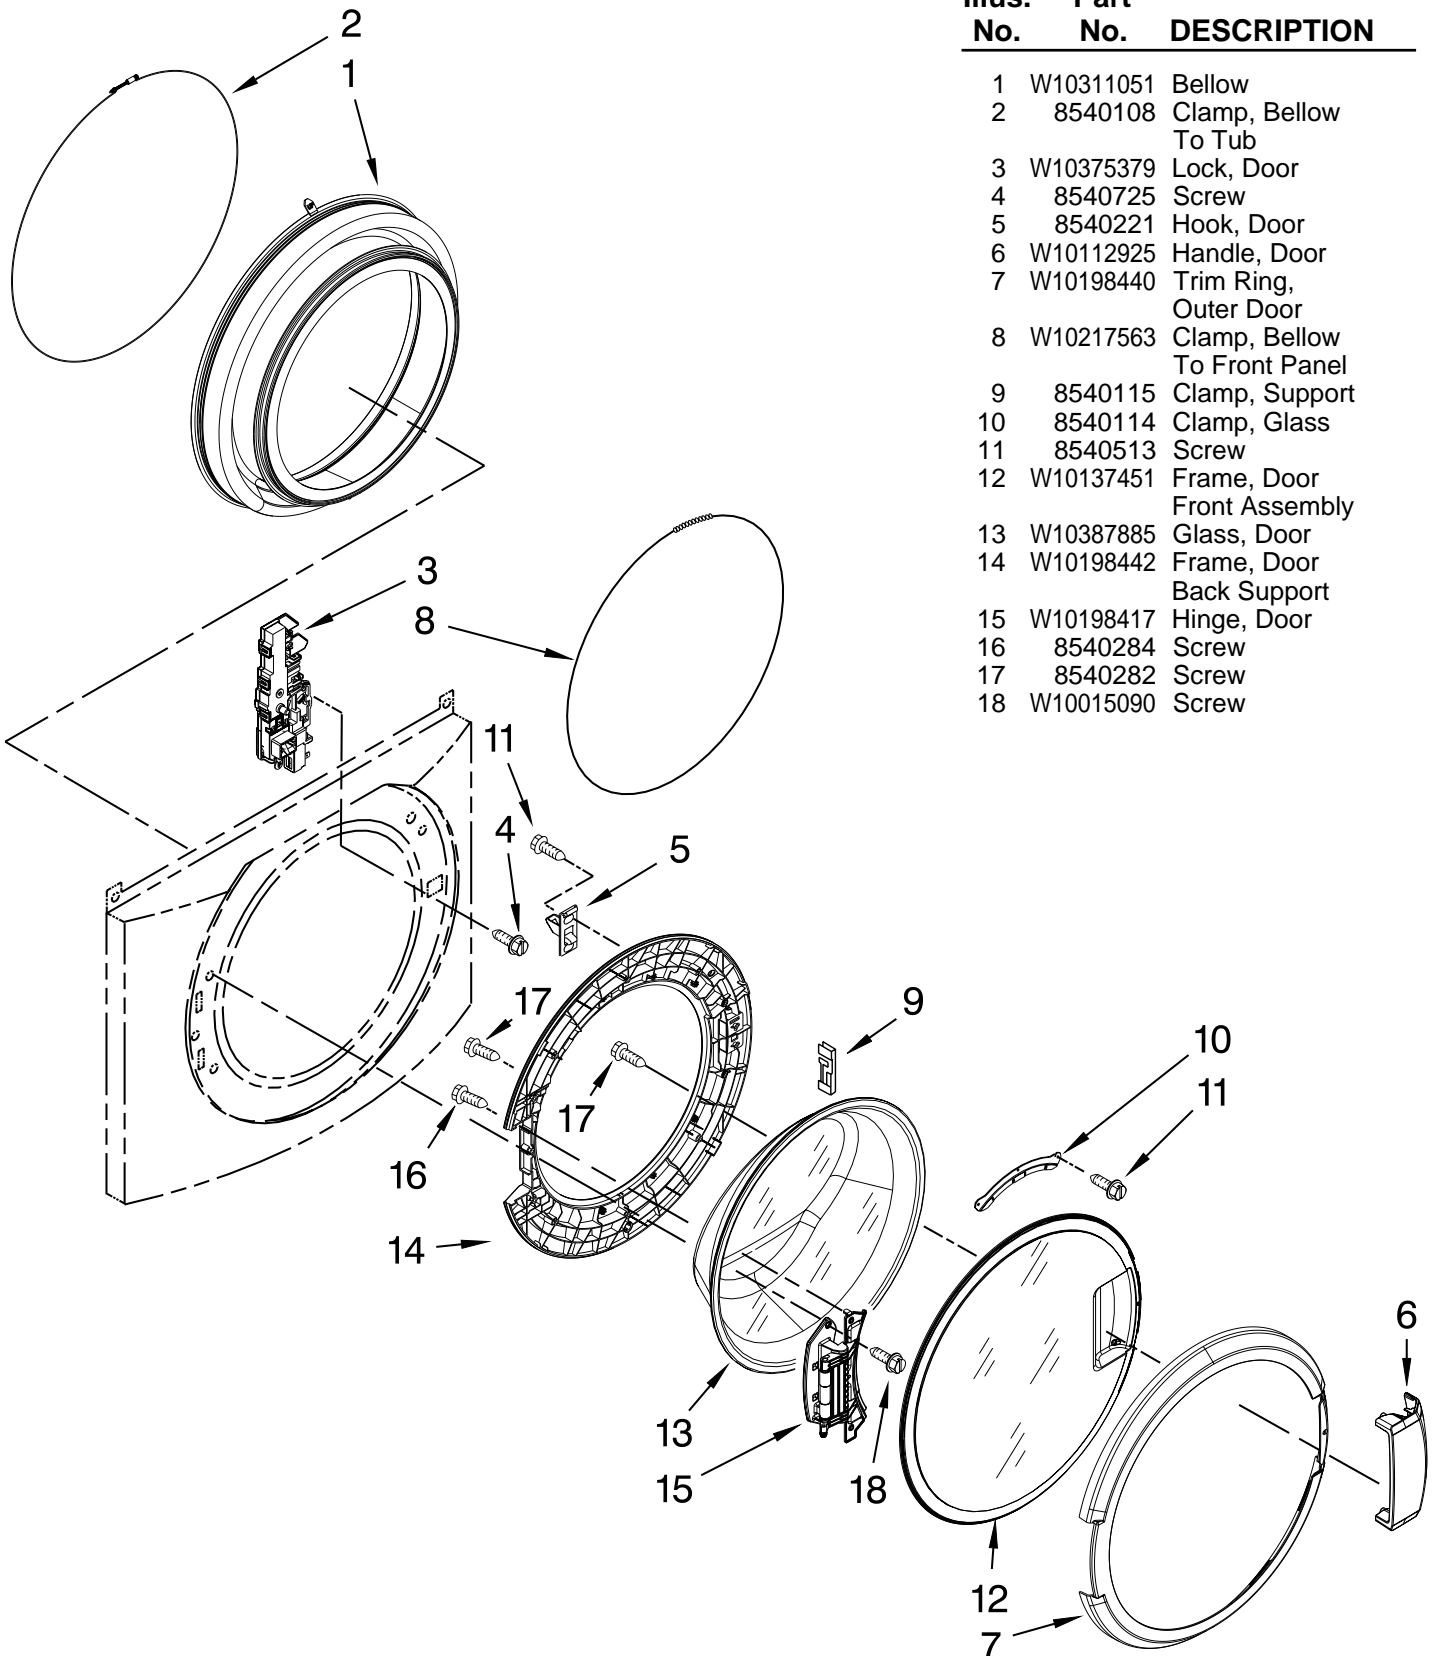

FOR ORDERING INFORMATION REFER TO PARTS PRICE LIST

WASHER DOOR PARTS

For Model: CGT8000XQ0

(White)

Illus. No.	Part No.	DESCRIPTION
------------	----------	-------------

1	W10311051	Bellow
2	8540108	Clamp, Bellow To Tub
3	W10375379	Lock, Door
4	8540725	Screw
5	8540221	Hook, Door
6	W10112925	Handle, Door
7	W10198440	Trim Ring, Outer Door
8	W10217563	Clamp, Bellow To Front Panel
9	8540115	Clamp, Support
10	8540114	Clamp, Glass
11	8540513	Screw
12	W10137451	Frame, Door Front Assembly
13	W10387885	Glass, Door
14	W10198442	Frame, Door Back Support
15	W10198417	Hinge, Door
16	8540284	Screw
17	8540282	Screw
18	W10015090	Screw