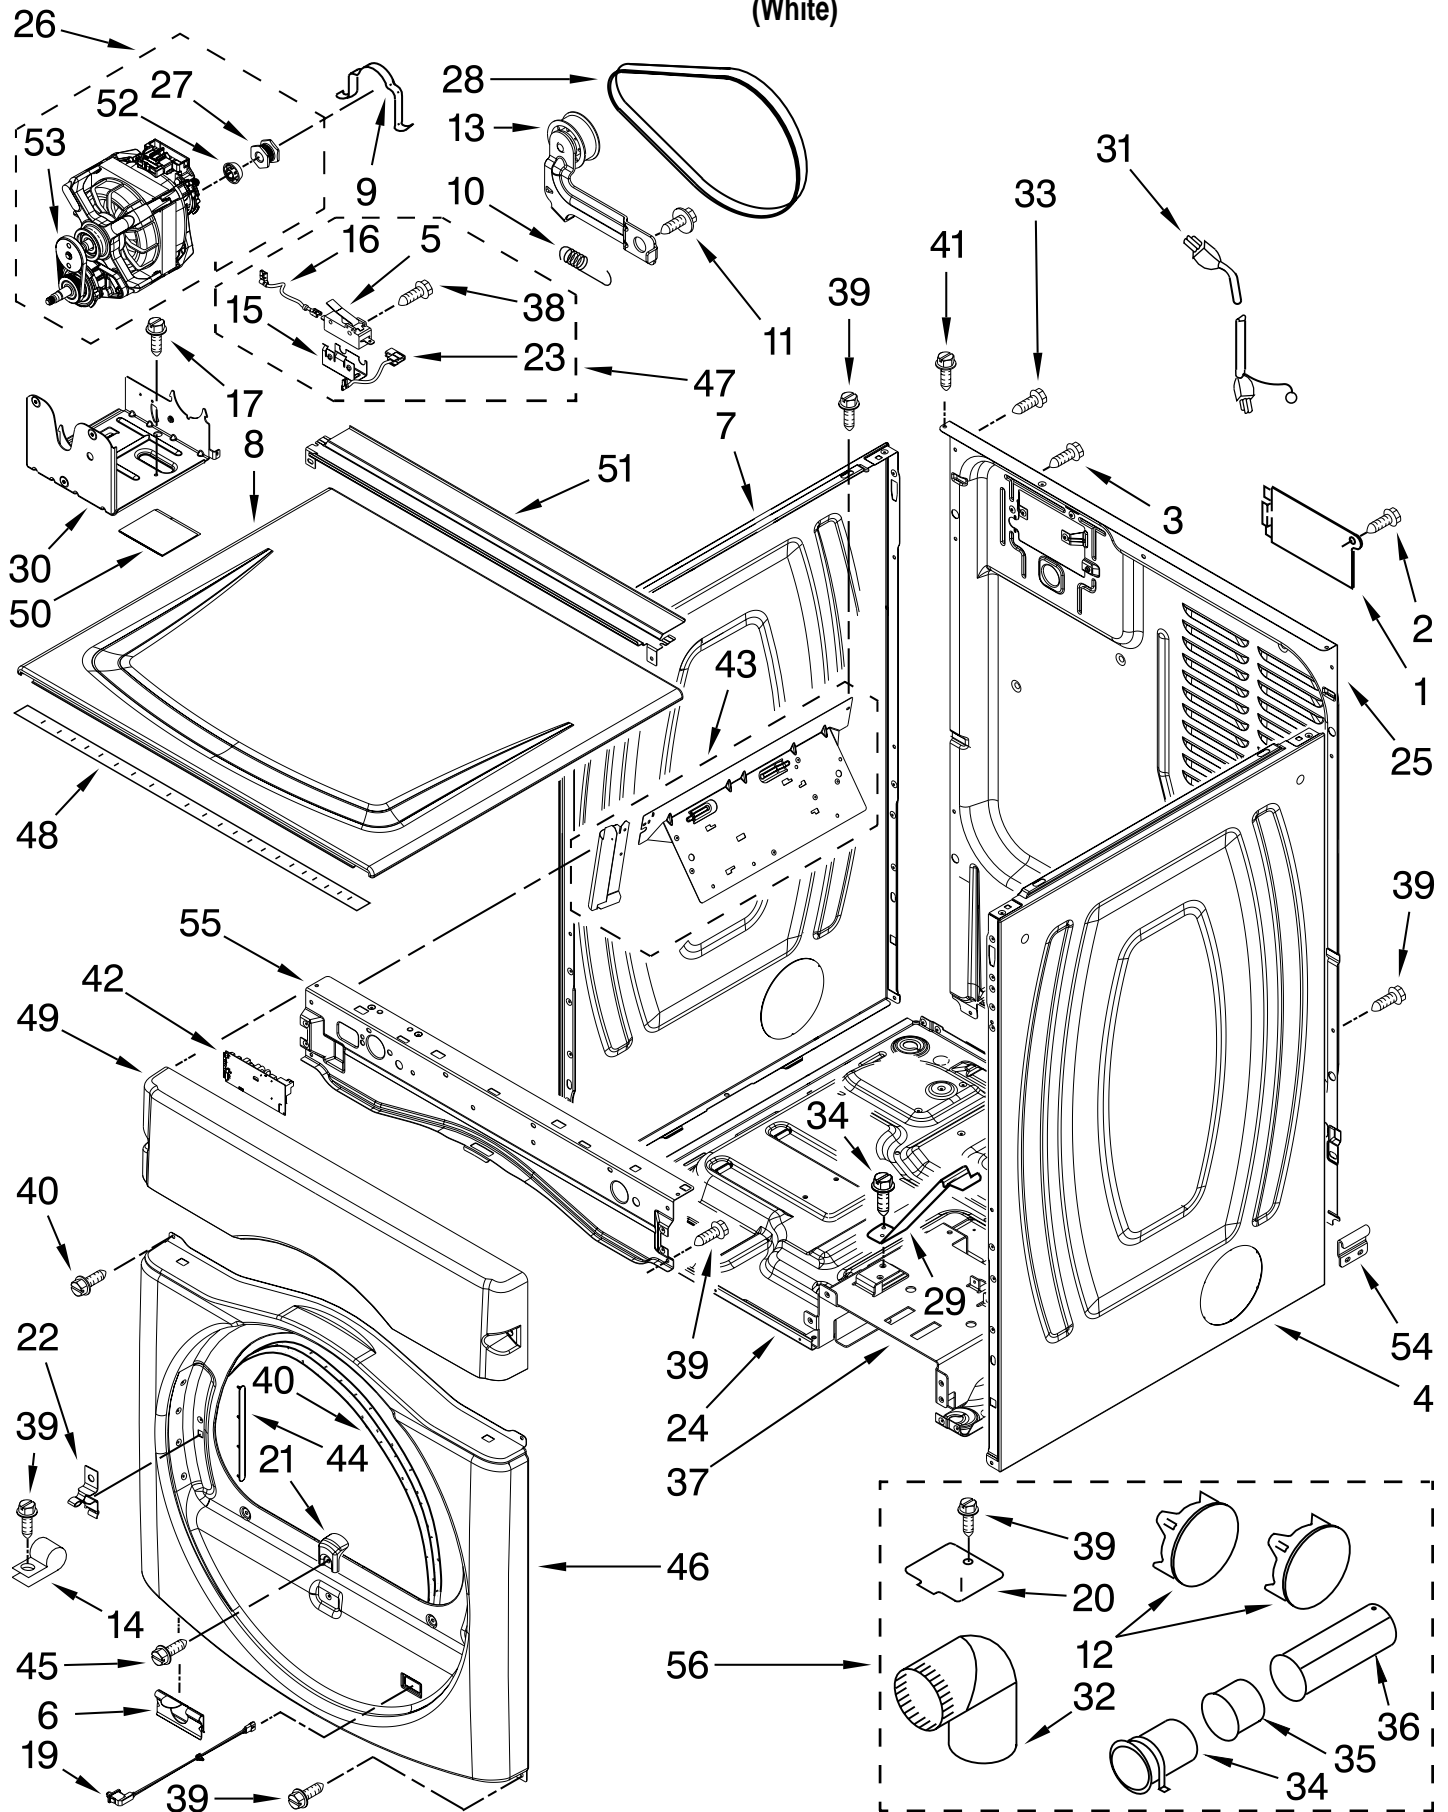

DRYER CABINET PARTS

For Model: CGT8000XQ0

(White)

FOR ORDERING INFORMATION REFER TO PARTS PRICE LIST

DRYER CABINET PARTS

For Model: CGT8000XQ0

(White)

Illus. No.	Part No.	DESCRIPTION	Illus. No.	Part No.	DESCRIPTION	Illus. No.	Part No.	DESCRIPTION
1	8317340	Cover, Terminal Block	23	8539892	Wire-Motor To-Belt-Switch	43	8563727	Control Bracket
2	3390814	Screw, 8-18 x 3/8	24	W10198309	Base, Cabinet	44	8565043	Plug, Strip Front Panel
3	8533974	Screw Ground	25	8565059	Panel, Rear	45	3357011	Screw, 10-16 x 1/2
4	8565048	Panel, Side (R.H.)	26	W10139766	Motor Assembly 60 HZ.	46	W10117421	Front Panel (Includes Illus. 40)
5	8564010	Switch, Broken Belt	27	3394341	Pulley	47	W10155571	Switch, Assembly
6	8519459	Clip, Toe Panel	28	W10131172	Belt, Drive	48	8318396	Foam-Seal (IEC)
7	8565054	Panel, Side (L.H.)	29	W10198376	Bracket, Burner	49	W10198363	Enclosure,CCU Asm.
8	8563730	Top	30	W10135695	Bracket, Motor	50	W10212660	Sound Pad, Motor
9	660658	Clamp, Motor	31	W10440461	Cord, Power	51	W10198224	Bracket, Water Channel
10	3387374	Spring, Idler	32	49026	4" - 90° Elbow	52	3393657	Belt Restrainer
11	3389420	Retainer, Idler	33	693995	Screw, 8-18 x 3/8	53	3405160	Belt, Poly V
12	697750	Plug, Multivent	34	8563747	Exhaust Pipe & Bracket	54	W10198461	Bracket-Stack
13	W10344192	Idler Assembly	35	8563750	Exhaust Pipe (Short)	55	8565237	Bracket, Console
14	3978776	Bracket, Gas Pipe	36	8563749	Exhaust Pipe (Long)	Optional Parts Not Included		
15	8564011	Bracket, Switch	37	W10133261	Vault Switch, Bracket	Dryer Exhaust Kit (For Side & Bottom Venting)		
16	W10167613	Wire, Belt Switch	38	W10002600	Screw, 6-20 x 1.00			
17	343641	Screw, 8-18 x 1/2	39	3390647	Screw, 8-18 x 1/2			
19	W10128087	Assembly, Door Switch	40	3387242	Seal, Front Panel			
20	8066115	Cover-Plate	41	3393008	Screw, 10-16 x 1/2			
21	8580015	Ramp, Door	42	W10376685	Control Board			
22	8565122	Strike, Door				56	279818	White