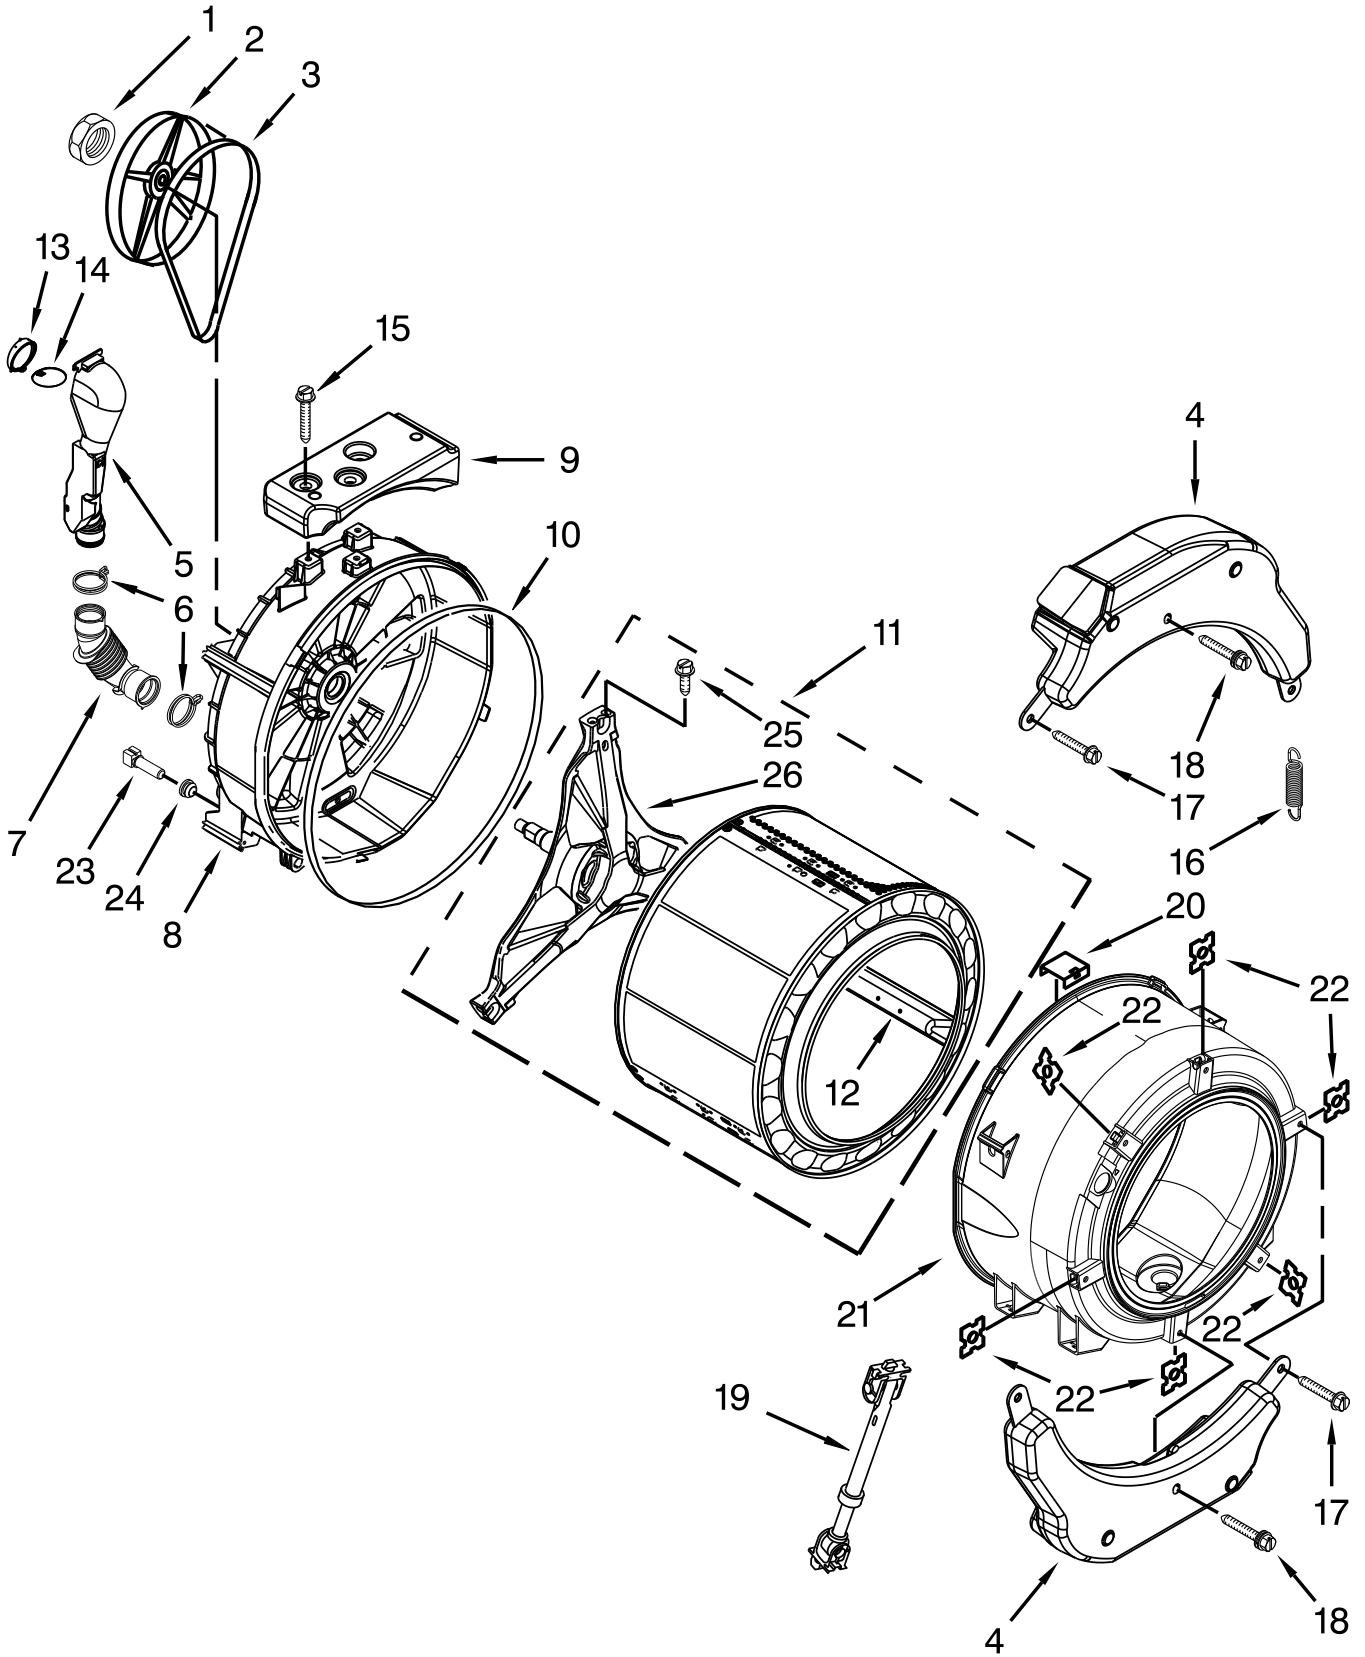

TUB AND BASKET PARTS

TUB AND BASKET PARTS

<u>Illus.</u> <u>No.</u>	<u>Part No.</u>	<u>Description</u>
1	8533999	Nut, Pulley
2	8540088C	Pulley
3	W10260319	Belt, Drive
4	W10223198	Counterweight, Front
5	W10142720	Pipe, Ventilation
6	8540010	Clamp, Vent Hose
7	8540019	Hose, Exhaust
8	W10303574	Tub, Rear
9	W10200747	Counterweight, Rear
10	8540090	Gasket, Tub
11	W10303571	Basket, Complete
12	W10118982	Baffle, Tub
13	W10142721	Ventilation, Connector
14	W10142722	Flap, Ventilation
15	W10246531	Screw, Rear Counterweight
16	W10010360	Spring, Suspension
17	W10094780	Screw
18	W10259288	Bolt Assembly, Counterweight Center Hole
19	W10015830	Absorber, Shock
20	8540092	Clamp, Tub
21	W10266965	Tub, Front
22	8540072	Nut, Push-In
23	W10176659	Control, Negative Thermistor
24	8540766	Seal, Rubber
25	8540382	Screw
26	8540342	Assembly, Crosspiece