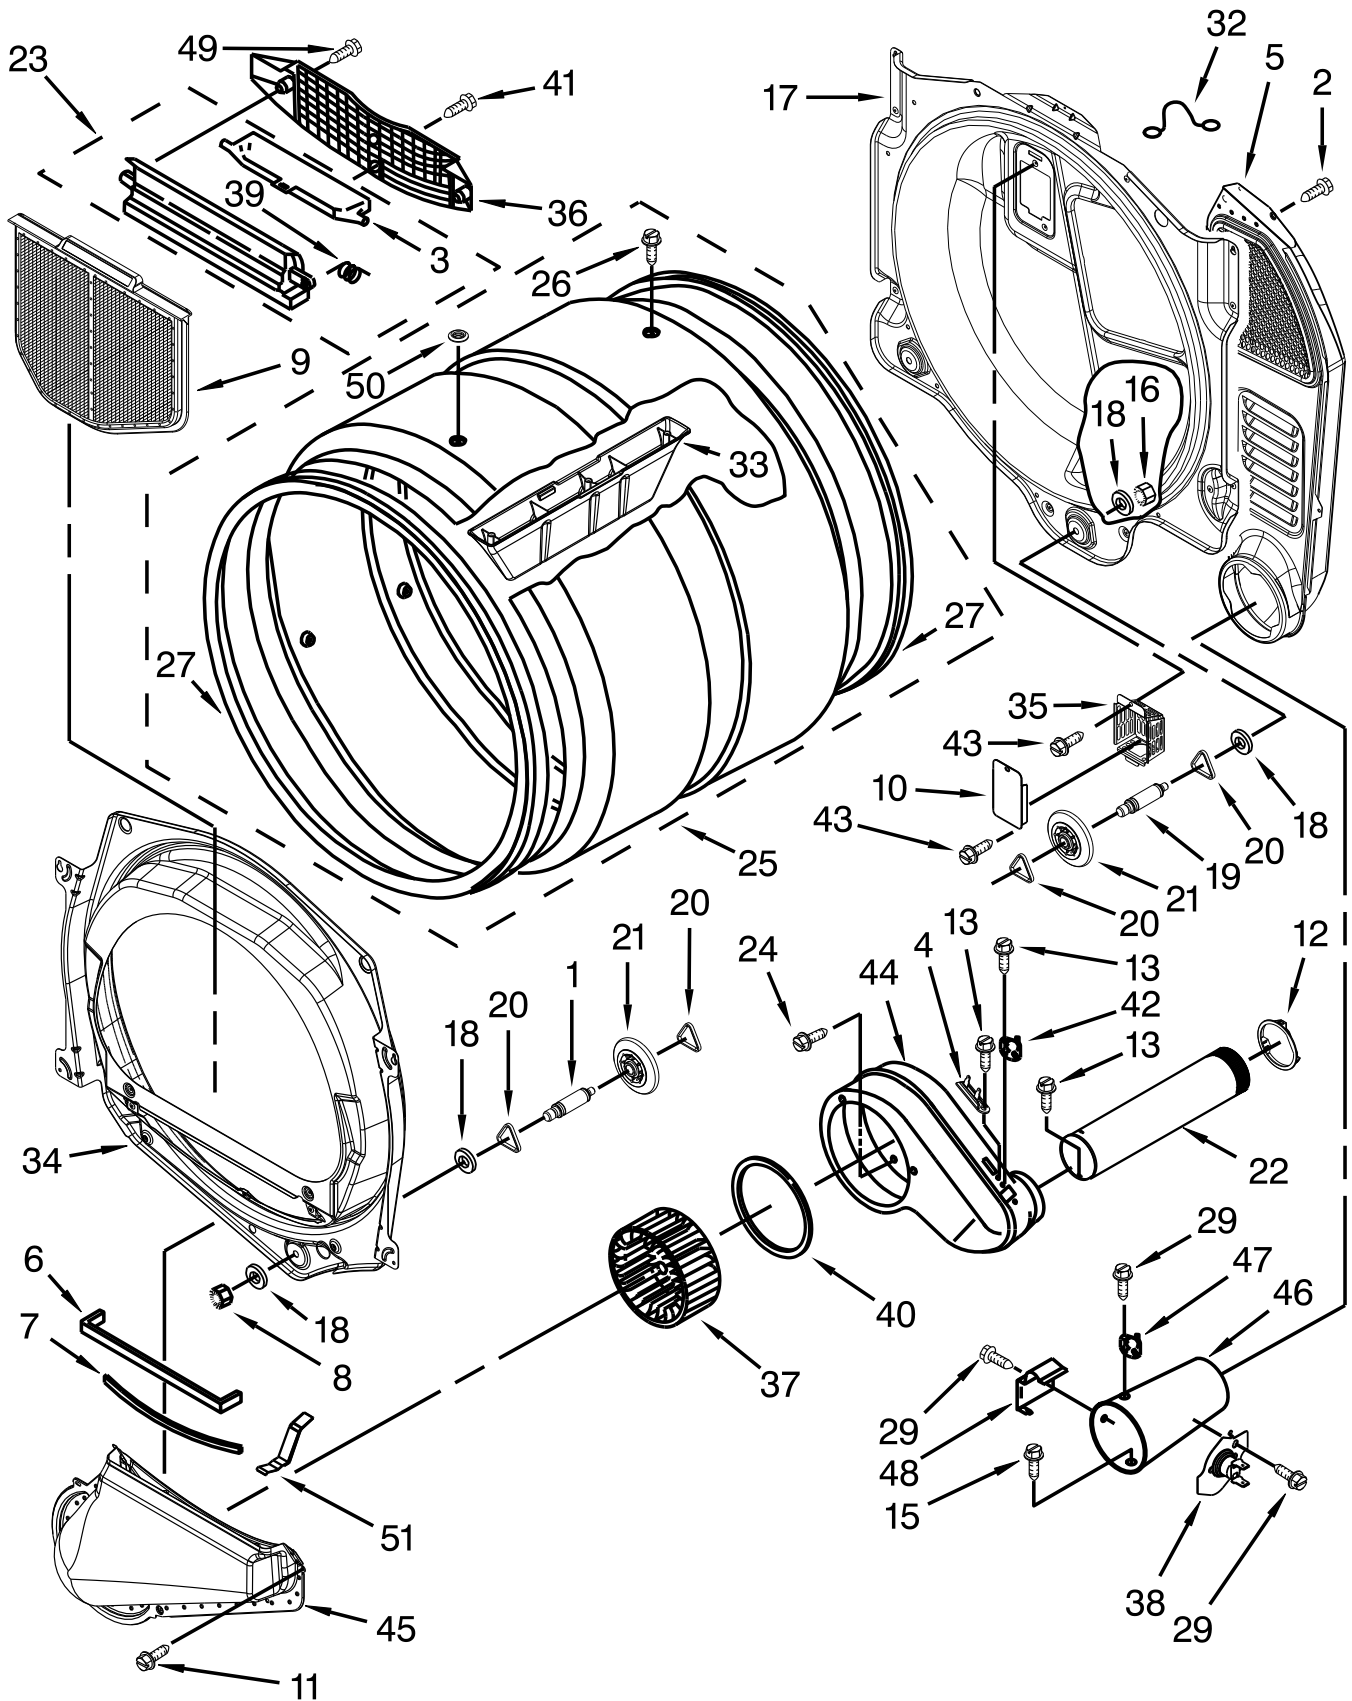

BULKHEAD AND BLOWER PARTS

BULKHEAD AND BLOWER PARTS

<u>Illus. No.</u>	<u>Part No.</u>	<u>Description</u>	<u>Illus. No.</u>	<u>Part No.</u>	<u>Description</u>
1	W10359271	Shaft, Drum Roller - Right Hand Thread	39	3394986	Spring, Lint Screen Door
2	3390647	Screw	40	697770	Seal, Plate Cover
3	W10153413	Door, Lint Screen	41	695240	Screw
4	3392519	Fuse, Thermal (91C)	42	8577274	Thermistor
5	3394346	Assembly, Air Duct	43	487909	Screw
6	697813	Seal, Outlet Housing	44	8544362	Housing, Blower
7	697814	Seal, Drum Front	45	8066168	Assembly, Lint Duct
8	3934666	Nut, Hex	46	8573824	Funnel, Burner
9	W10049370	Screen, Lint	47	3391912	Thermostat, Hi Limit
10	3402841	Lens, Drum Light	48	338906	Sensor, Radiant
11	359625	Screw	49	3387230	Screw
12	W10344699	Collar, Duct	50	W10128544	Caplug
13	8533971	Screw	51	W10345456	Clip, Spring
15	693995	Screw			
16	W10001120	Nut, Hex (Left Hand Thread)			
17	W10080170	Bulkhead, Rear			
18	3387459	Washer			
19	W10359272	Shaft, Drum Roller - Left Hand Thread			
20	690997	Washer, Tri Ring			
21	W10314171	Roller, Support			
22	8563728	Pipe, Exhaust			
23	W10153423	Housing, Outlet			
24	489463	Screw			
25	W10153420	Assembly, Complete Drum			
26	W10219342	Screw			
27	W10166807	Seal, Drum Front			
29	90767	Screw			
32	3401707	Jumper, TCO High Limit			
33	W10153409	Baffle, Drum			
34	8565061	Bulkhead, Front			
35	W10410531	Bracket, Drum Light			
36	W10153412	Grill, Outlet			
37	W10349492	Wheel, Blower			
38	8573713	Cut-Off, Thermal