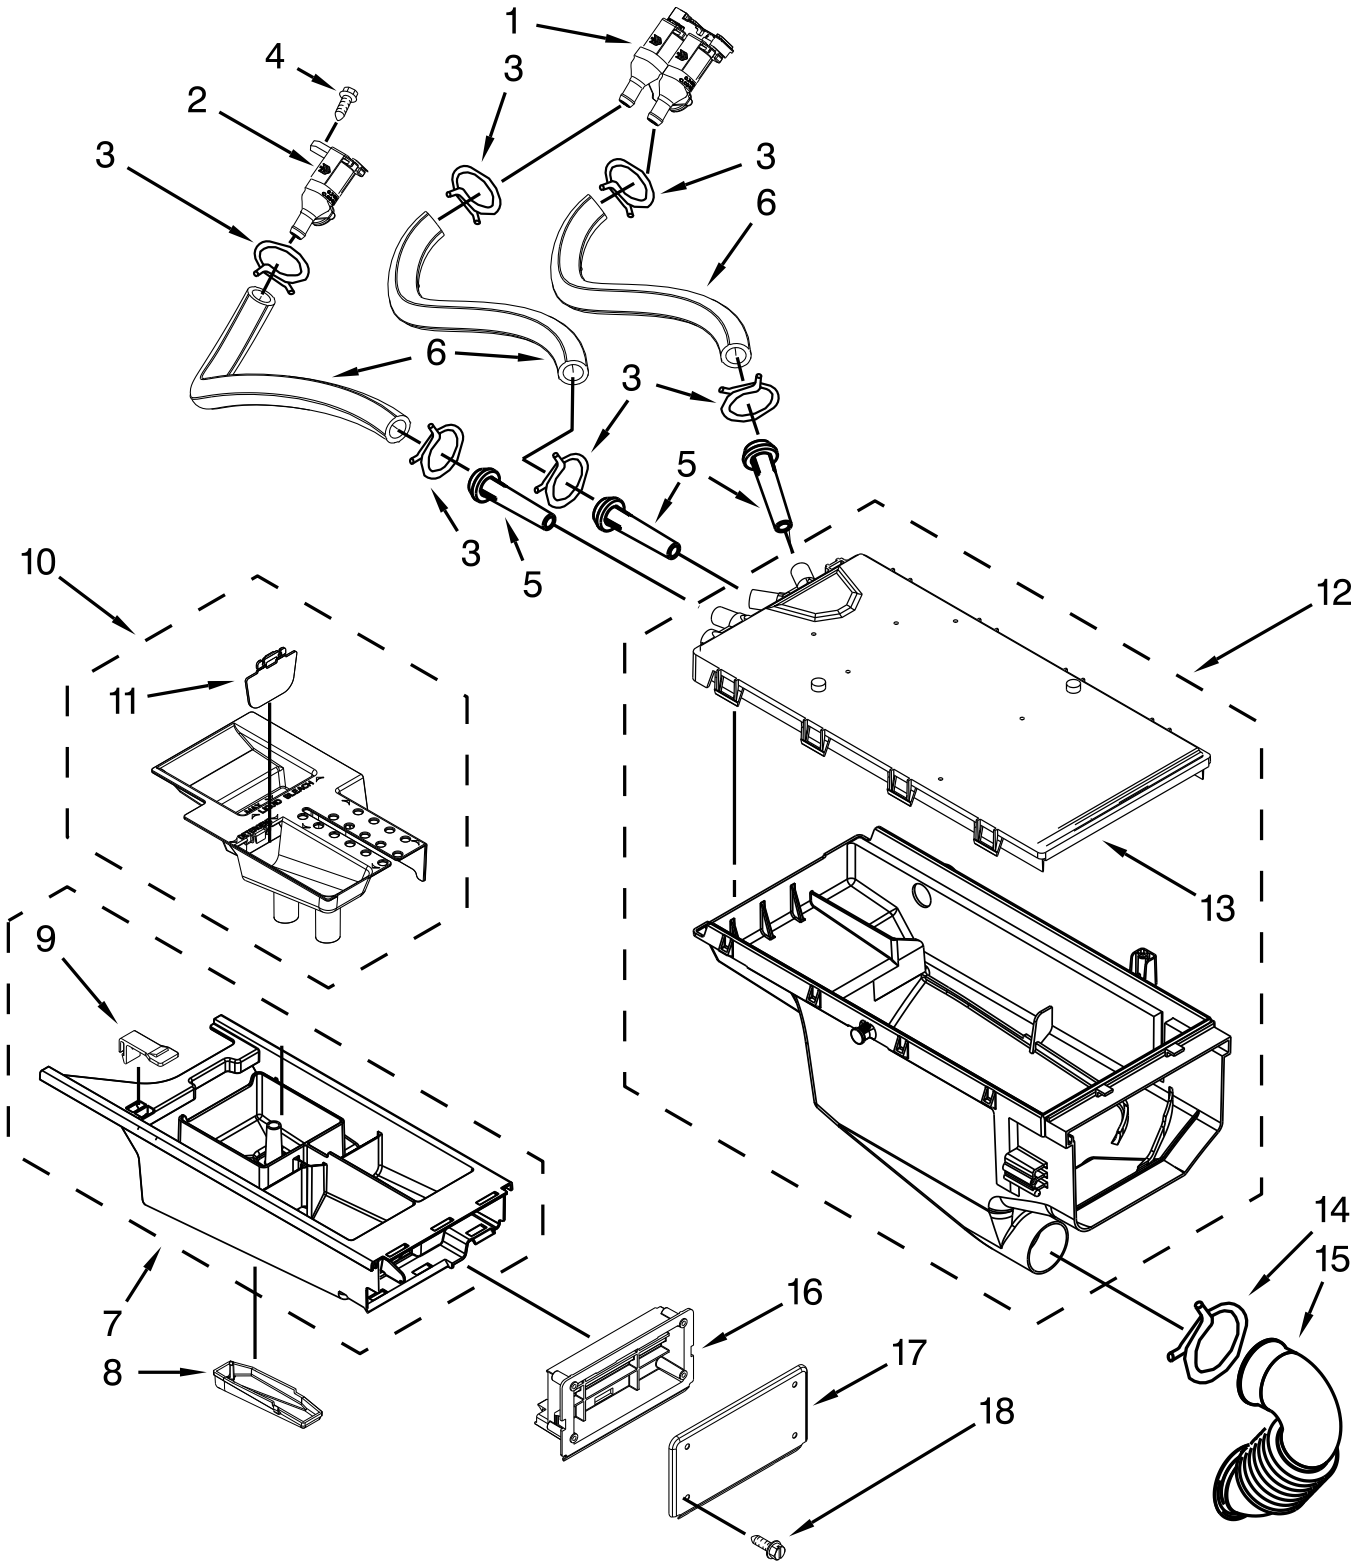

DISPENSER PARTS

DISPENSER PARTS

<u>Illus.</u> <u>No.</u>	<u>Part No.</u>	<u>Description</u>
1	W10212596	Valve, Water Inlet (Double)
2	W10212598	Valve, Water Inlet (Single)
3	370450	Clamp, Hose
4	W10137456	Screw
5	8183181	Nozzle, Inlet
6	W10212611	Hose, Valve To Dispenser
7	W10376660	Drawer, Detergent
8	8540399	Cover, Detergent Drawer
9	W10198458	Tab, Drawer Release
10	W10407371	Siphon, Bleach/Softener
11	W10298953	Door, Living Hinge
12	W10212603	Dispenser, Outer Housing
13	W10212604	Plate, Distribution
14	8281276	Clamp, Hose
15	8540063	Hose, Dispenser To Tub
16	W10405607	Handle, Drawer
17	W10198368	Cover, Handle
18	W10137456	Screw