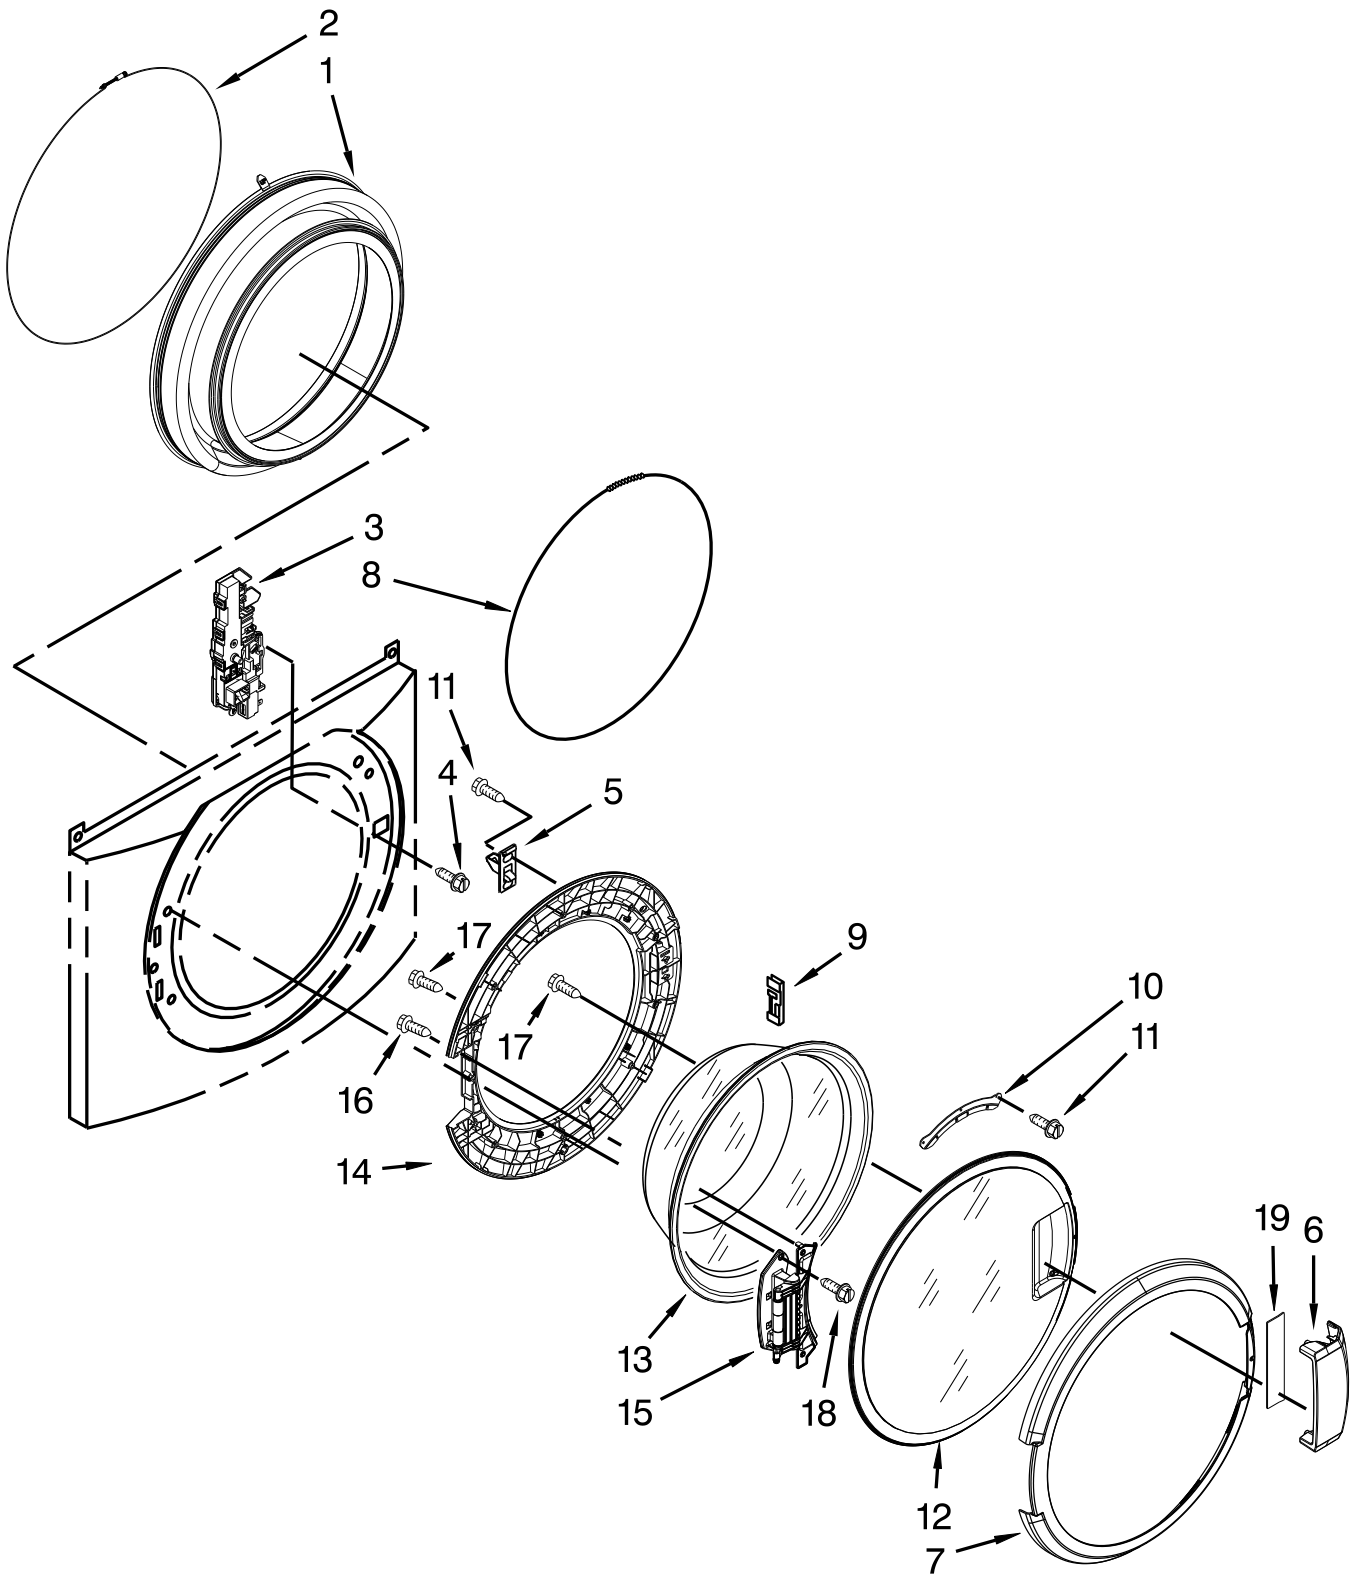

WASHER DOOR PARTS

WASHER DOOR PARTS

<u>Illus.</u> <u>No.</u>	<u>Part No.</u>	<u>Description</u>
1	W10311051	Bellow
2	8540108	Clamp, Bellow To Tub
3	W10375379	Lock, Door
4	8540725	Screw
5	8540221	Hook, Door
6	W10117474	Handle, Door
7	W10198440	Trim Ring, Outer Door
8	W10217563	Clamp, Bellow To Front Panel
9	8540115	Clamp, Support
10	8540114	Clamp, Glass
11	8540513	Screw
12	W10137404	Frame, Door Front Assembly
13	W10388315	Glass, Door
14	W10198442	Frame, Door Back Support
15	W10198417	Hinge, Door
16	8540284	Screw
17	8540282	Screw
18	W10015090	Screw
19	W10112927	Pad, Door Handle