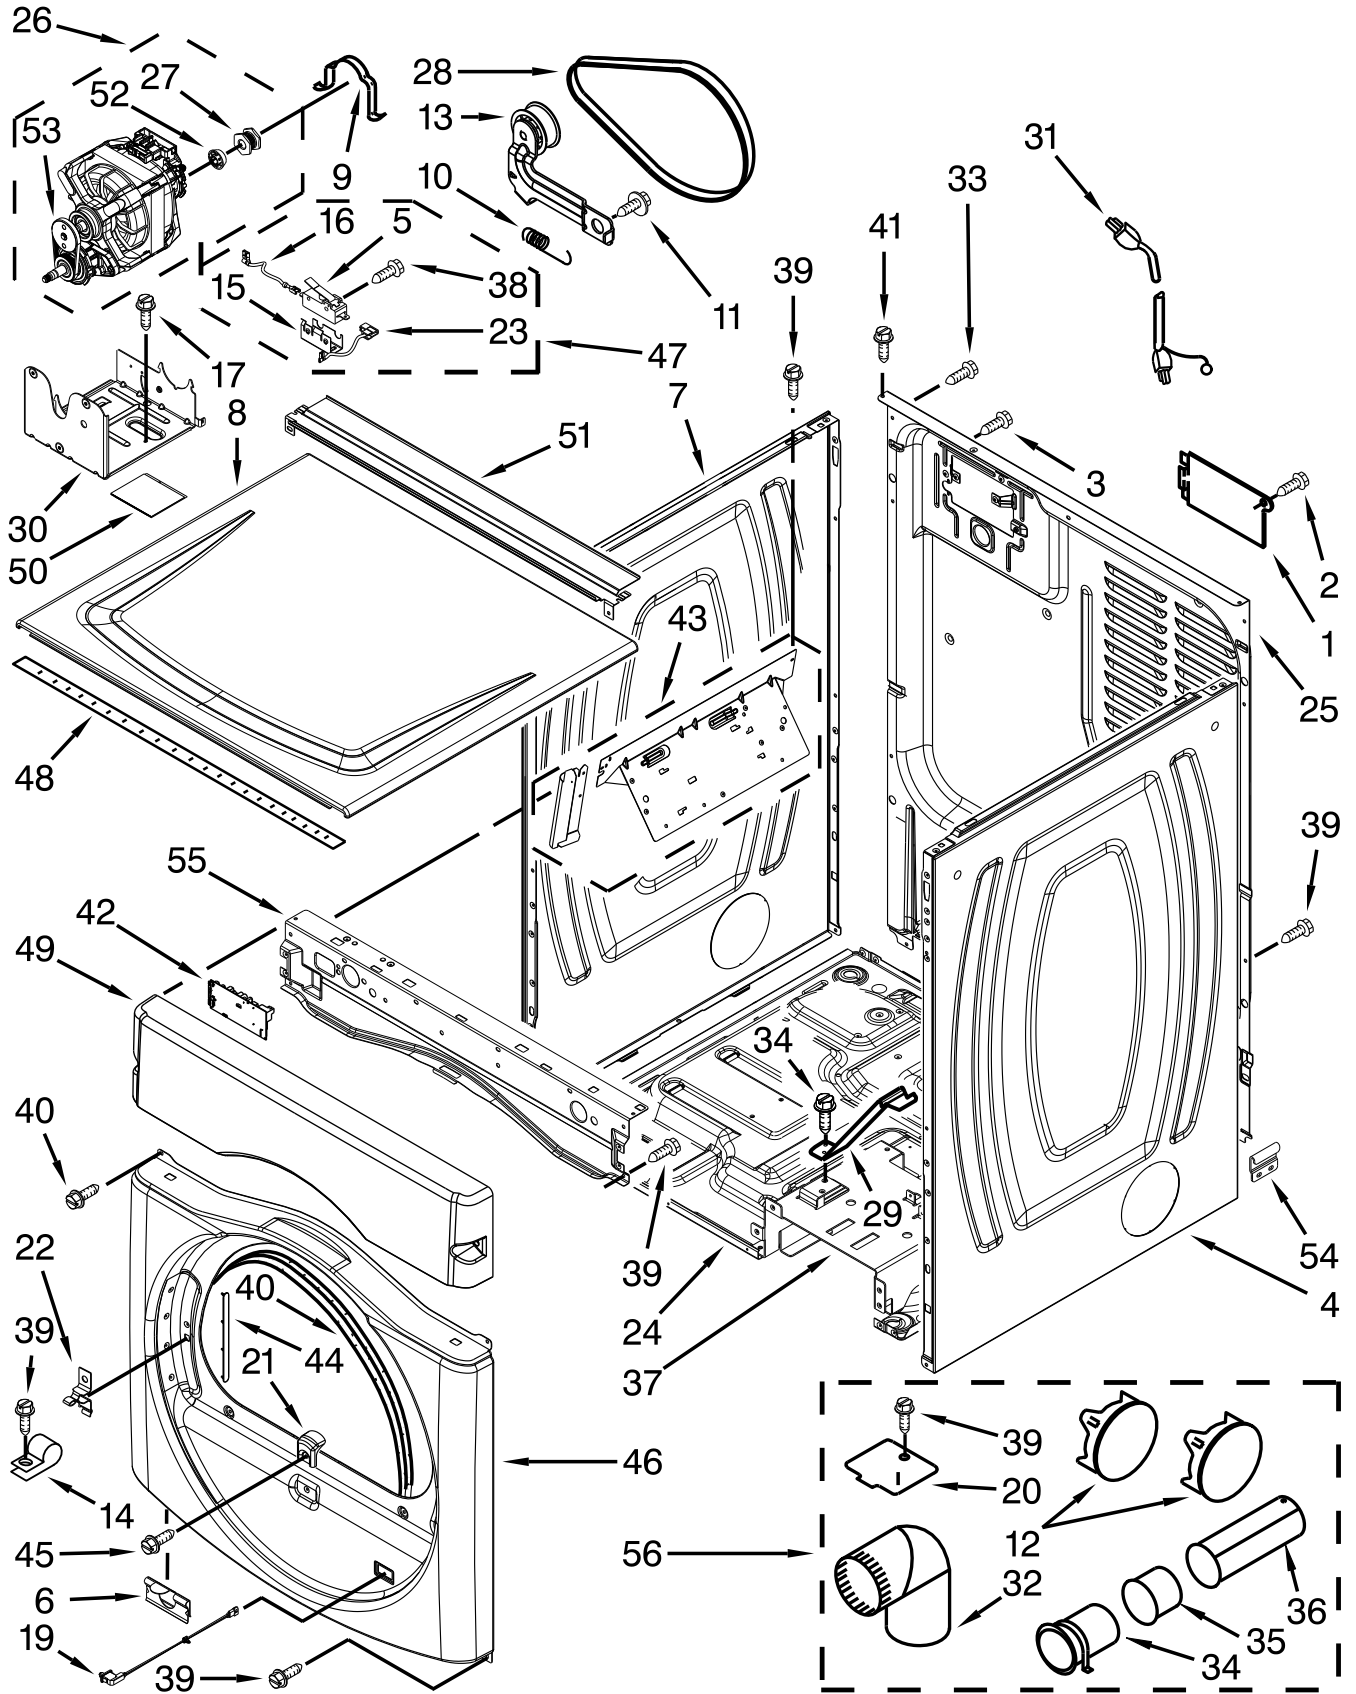

DRYER CABINET PARTS

DRYER CABINET PARTS

<u>Illus. No.</u>	<u>Part No.</u>	<u>Description</u>	<u>Illus. No.</u>	<u>Part No.</u>	<u>Description</u>
1	8317340	Cover, Terminal Block	33	693995	Screw
2	3390814	Screw	34	8563747	Pipe, Exhaust (Medium)
3	8533974	Screw	35	8563750	Pipe, Exhaust
4		Panel, Side Right Hand	36	8563749	Exhaust, Pipe
	8565048	White	37	W10133261	Vault Switch, Bracket
5	8564010	Assembly, Switch & Actuator	38	W10002600	Screw
			39	3390647	Screw
6	8519459	Clip, Toe Panel	40	3387242	Seal, Front Panel
7		Panel, Side Left Hand	41	3393008	Screw
	8565054	White	42	W10376685	Control Board
8		Lid & Bumper Assembly	43	8563727	Bracket, Control
	8563730	White	44	8565043	Plug, Front Panel
9	660658	Clamp, Motor	45	3357011	Screw
10	W10446781	Spring, Idler	46	W10117421	Panel, Front
11	3389420	Screw	47	W10155571	Switch, Assembly
12	697750	Plug, Multivent	48	8318396	Seal, Foam
13	W10344192	Assembly, Idler	49	W10198363	Enclosure, CCU Assembly
14	3978776	Bracket, Gas Pipe	50	W10212660	Motor, Sound Pad
15	8564011	Bracket, Switch	51	W10198224	Bracket, Water Channel
16	W10167613	Wire, Belt Switch	52	3393657	Restrainer, Belt
17	343641	Screw	53	3405160	Belt, Drive (Blower Wheel)
19	W10128087	Assembly, Door Switch	54	W10198461	Bracket, Stack
20	8066115	Plate, Cover	55	8565237	Bracket, Console
21	8580015	Ramp, Door			Optional Parts Not Included|Dryer Exhaust Kit|(For Side & Bottom Venting)
22	8565122	Strike, Door			
23	8539892	Wire, Motor To Belt Switch			
24	W10198309	Assembly, Vault Base & Bracket	56	279818	White
25	8565059	Panel, Rear			
26	W10396034	Assembly, Motor 60 HZ.			
27	3394341	Pulley, Motor			
28	W10131172	Belt, Drive			
29	W10198376	Bracket, Burner			
30	W10135695	Bracket, Motor			
31	W10440461	Cord, Power			
32	49026	Elbow