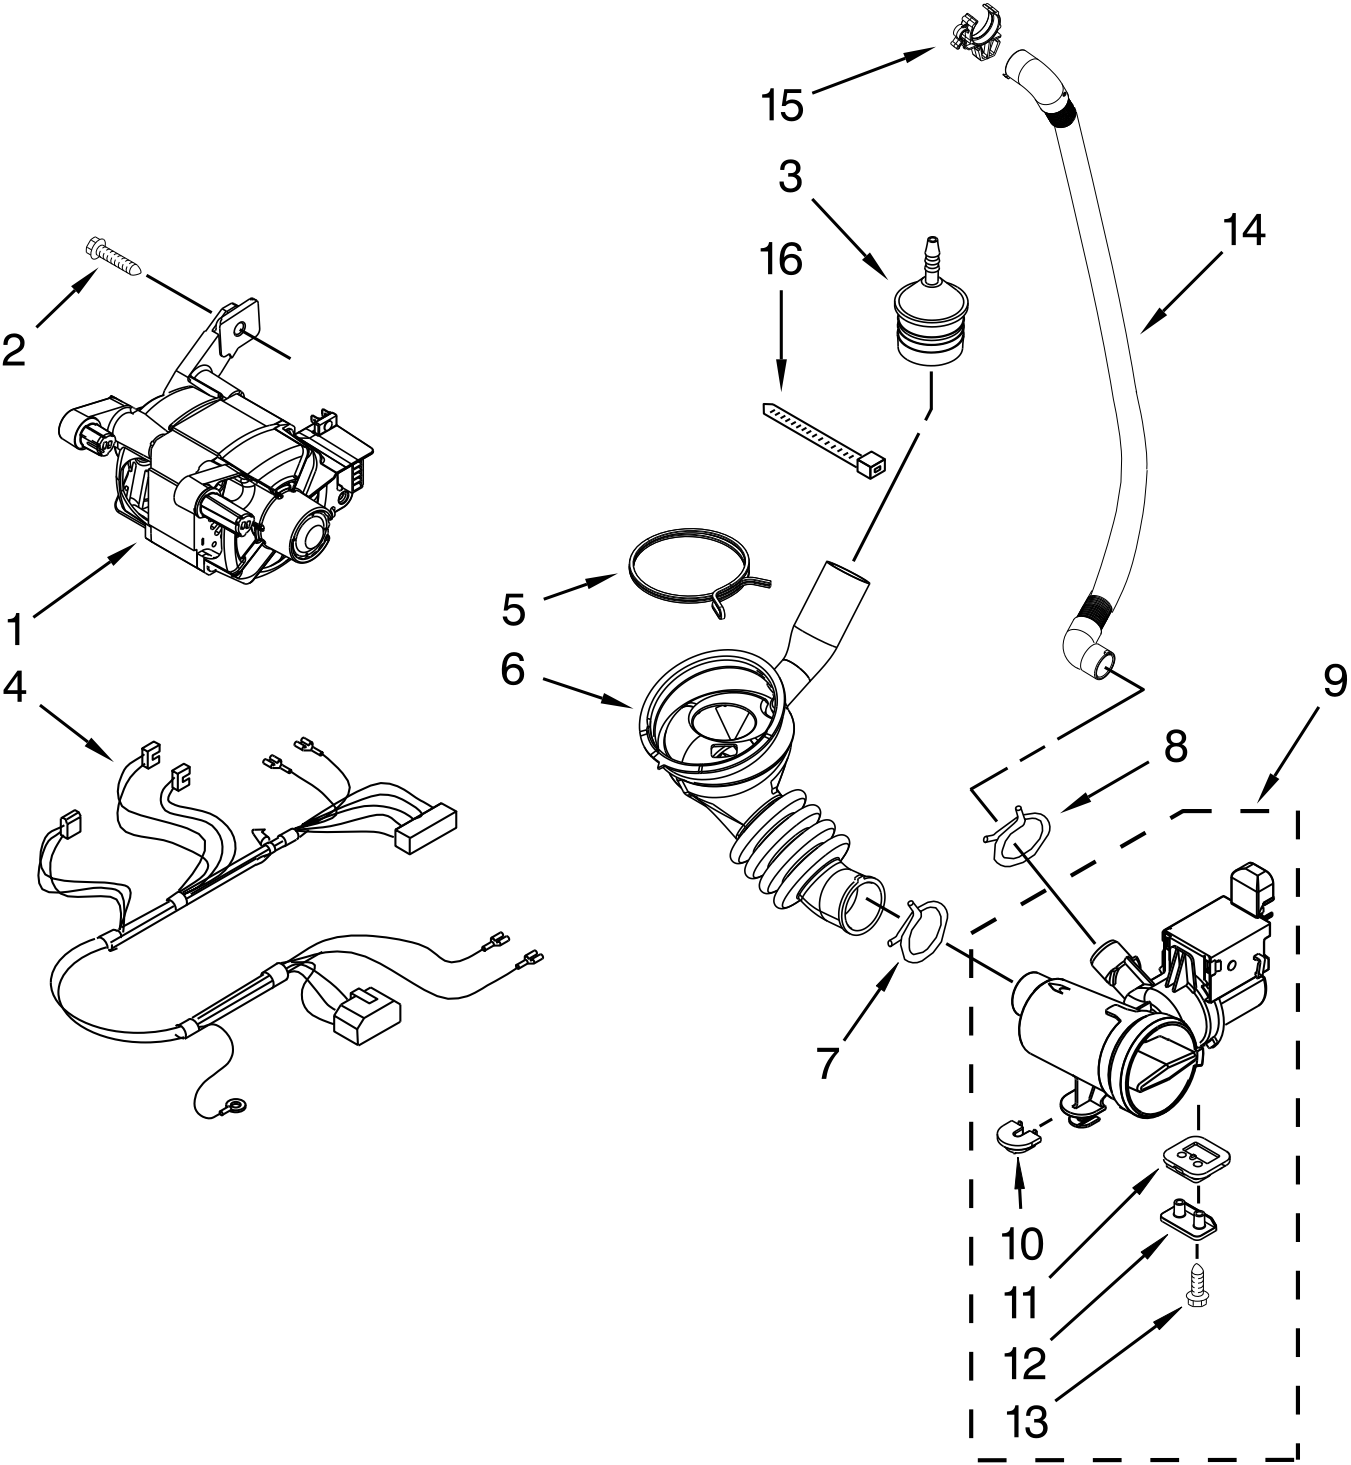

PUMP AND MOTOR PARTS

PUMP AND MOTOR PARTS

<u>Illus.</u> <u>No.</u>	<u>Part No.</u>	<u>Description</u>
1	W10171927	Motor, Drive
2	8540134	Bolt, Motor
3	W10405608	Trap, Air
4	W10201879	Harness, Motor
5	8181734	Clamp, Hose
6	8540012	Hose, Tub to Pump
7	370448	Clamp, Hose
8	356138	Clamp, Hose
9	W10130913	Pump (Complete)
10	W10034820	Foot, Rubber (Slider)
11	W10034830	Foot, Rubber (Lock)
12	8540033	Cap, Lock Foot
13	8533964	Screw, Ventilation
14	W10272563	Hose, Drain Inner
15	W10003290	Retainer, Drain Hose
16	2262071	Tie, Cable