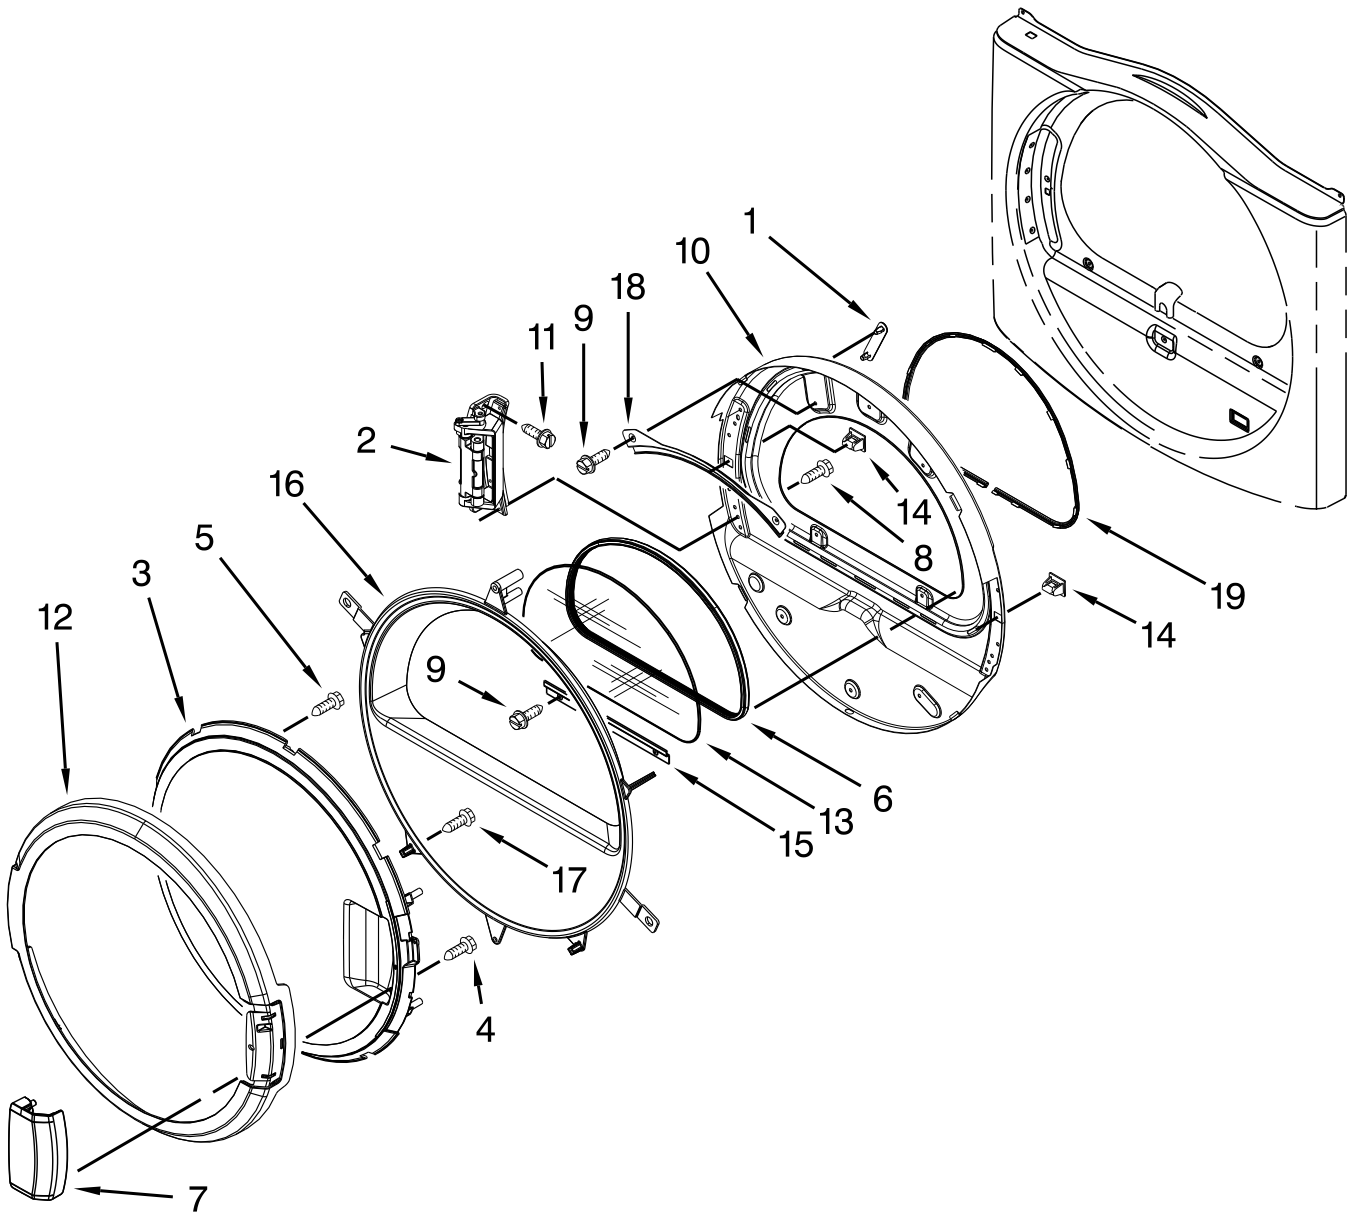

DRYER DOOR PARTS

DRYER DOOR PARTS

<u>Illus.</u> <u>No.</u>	<u>Part No.</u>	<u>Description</u>
1	8565119	Hole Cover, Hinge
2	W10198424	Assembly, Door Hinge
3	W10137473	Assembly, Door Intermediate
4	9742177	Screw
5	3400618	Screw
6	8579663	Seal, Window
7	W10112976	Handle, Door
8	W10159996	Screw
9	3393258	Screw
10	W10421900	Assembly, Door (Inner)
11	355515	Screw
12	W10198431	Outer Ring, Door
13	W10286878	Window
14	690081	Assembly, Door Catch
15	8519354	Retainer, Lower Window
16	W10137471	Door, Intermediate (Stationary)
17	8534022	Screw
18	8519356	Retainer, Window (Upper)
19	W10407973	Seal, Door