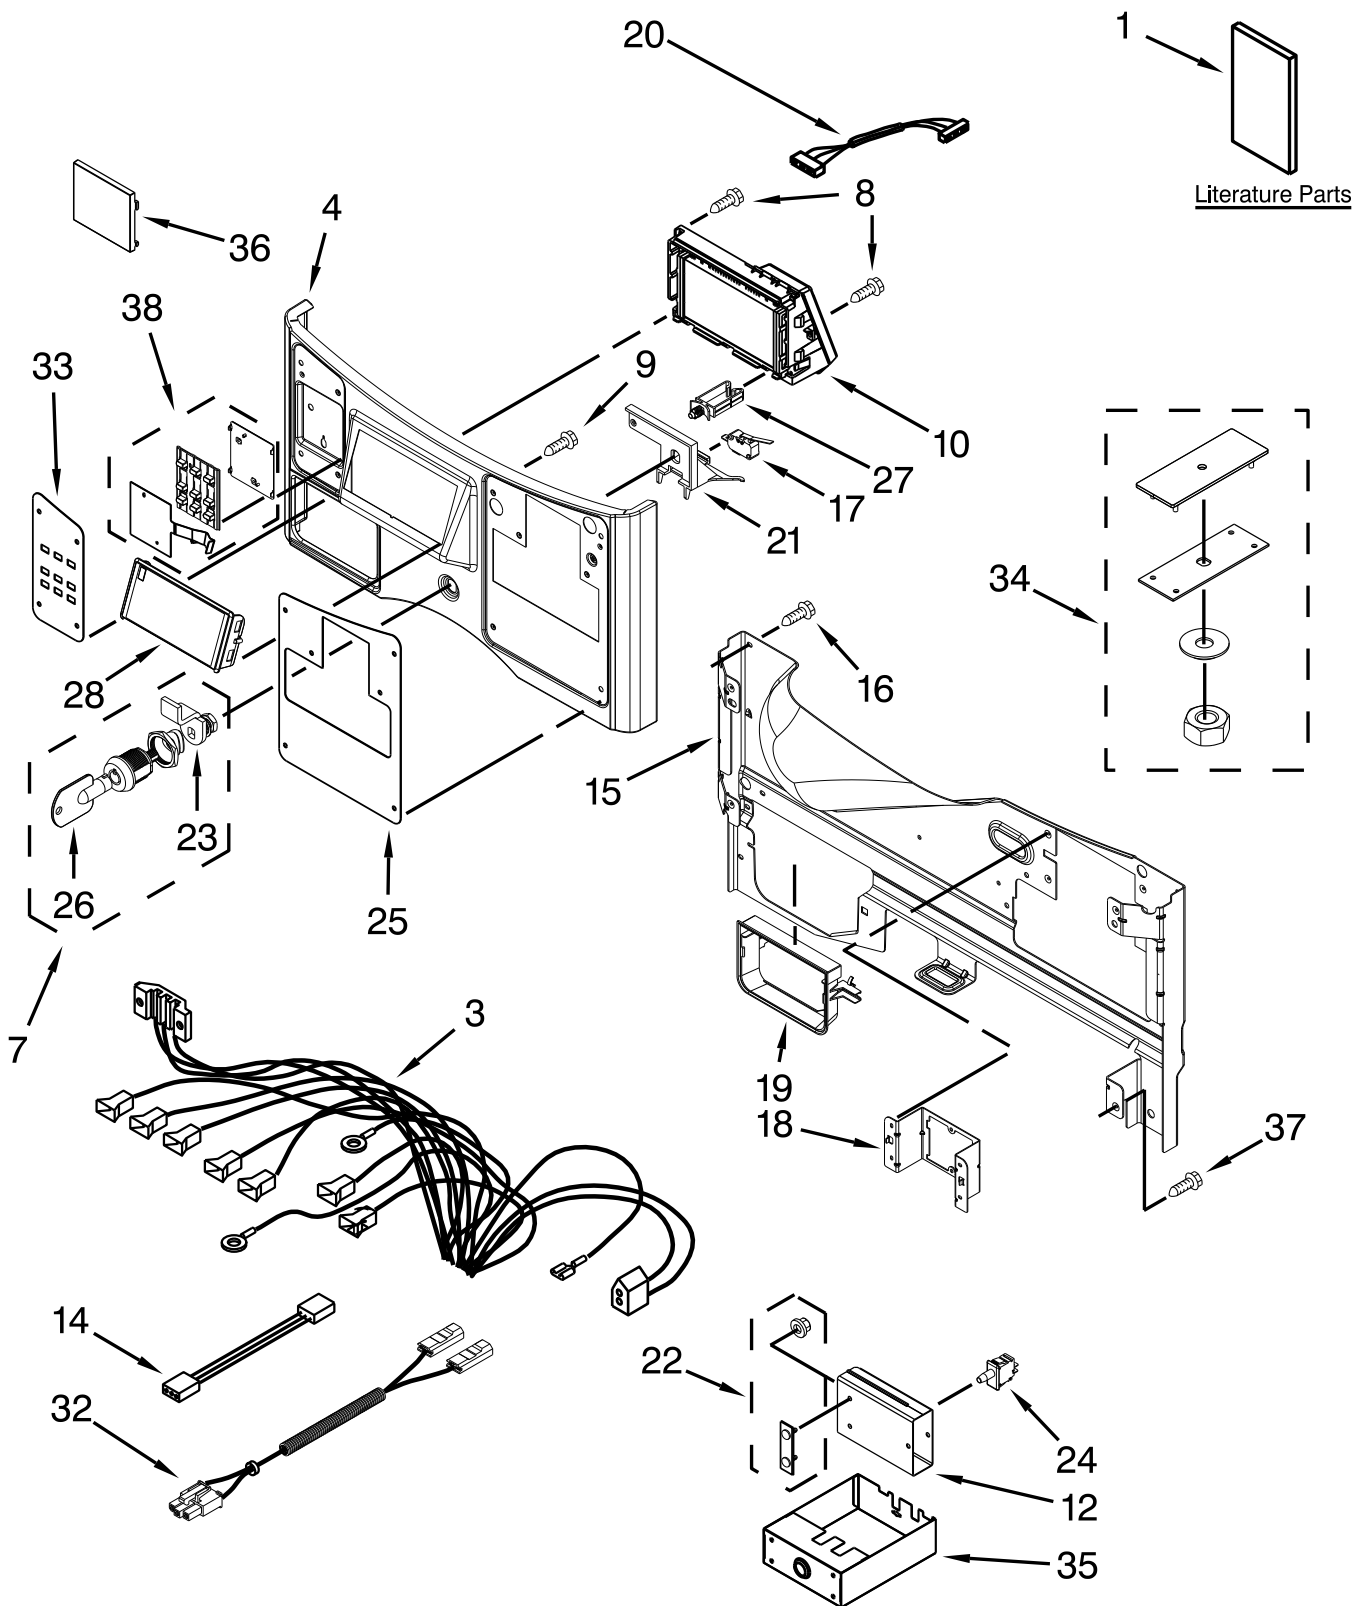

## COMMERCIAL STACKED

**Supersedes repair parts list located  
behind lower panel on washer**

**Models:**

**CGT8000AQ1 (White)**

**FOR CUSTOMER SATISFACTION ALWAYS USE  
FACTORY SPECIFICATION PARTS**

# CONTROL PANEL PARTS

# CONTROL PANEL PARTS

<u>Illus. No.</u>	<u>Part No.</u>	<u>Description</u>	<u>Illus. No.</u>	<u>Part No.</u>	<u>Description</u>
1		Literature Parts	38	W10198199	Assembly, Button Set
	W10335467	Instructions, Installation			Following Parts Not Illustrated
	W10394865	Sheet, Tech		W10198451	Card Reader, Conversion Kit
3	W10242899	Harness, Wiring		W10198367	Bezel
4	W10198202	Panel Assembly, Console			
7	W10198223	Lock, Service & Programming			
8	W10192860	Screw			
9	3400408	Screw			
10	W10198221	Assembly, Techbox			
12	W10133258	Assembly, Vault Body			
14	W10342214	Cable Set, UI to CCU Communication			
15	W10198481	Bracket, Console			
16	3390647	Screw			
17	W10447152	Switch, Service Access			
18	W10198322	Bracket			
19	W10198345	Collar, Dispenser			
20	W10242897	Harness, Wire Dryer CCU to UIC			
21	W10198375	Console, Support			
22	W10159907	Assembly, Mounting Strap Weld			
23	W10133266	Cam, Locking			
24	W10131838	Switch, Vault Service Door			
25	W10198335	Fascia			
26	W10114740	Key, Access Door			
27	W10129069	Clip, Harness			
28	W10198390	Display, Window			
32	W10300896	Wire Harness, Vault Switch			
33	W10198331	Fascia Buttons			
34	W10169579	Kit-Coin Box, Security (To be serviced as a kit)			
35	W10133248	Box, Coin			
36	W10198366	Cover PD/PN			
37	W10386302	Screw			