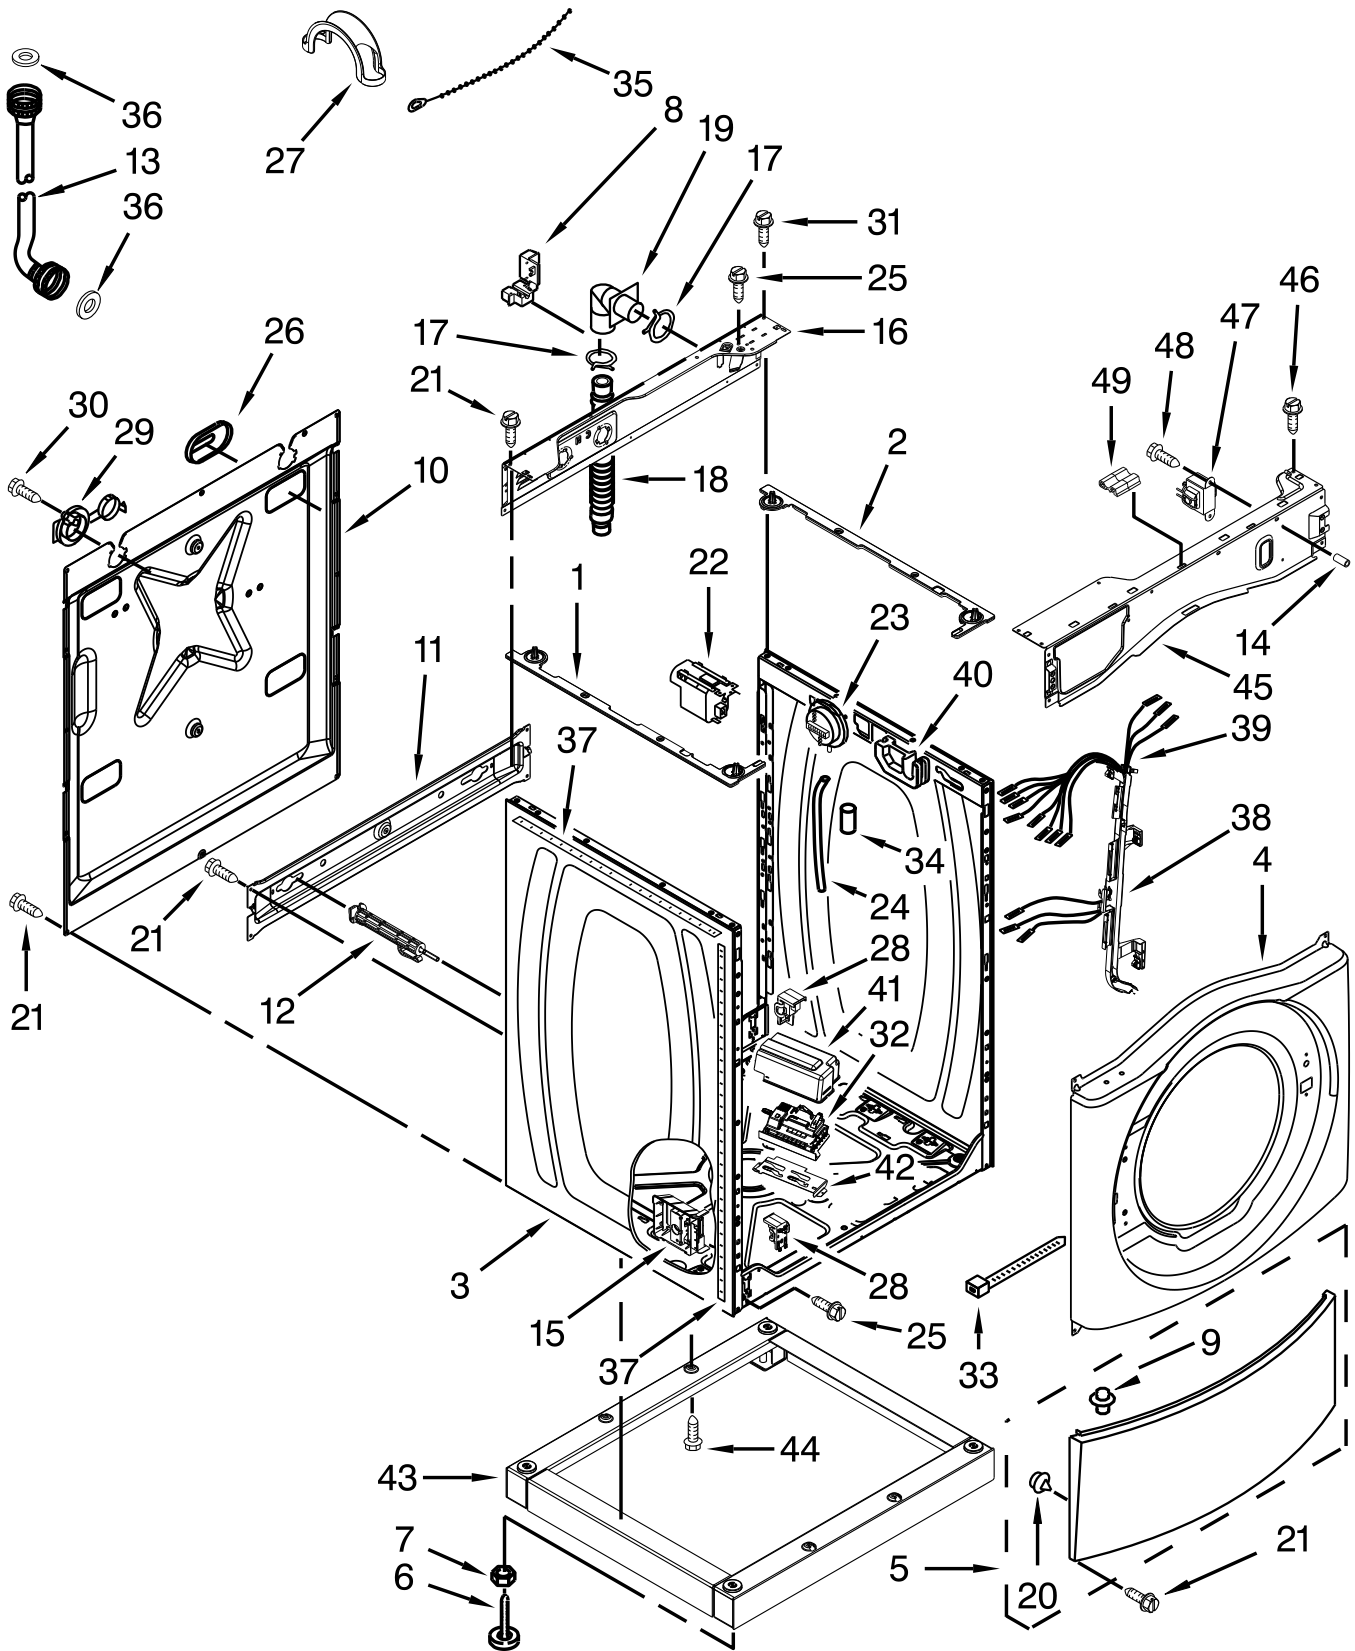

WASHER CABINET PARTS

WASHER CABINET PARTS

<u>Illus. No.</u>	<u>Part No.</u>	<u>Description</u>	<u>Illus. No.</u>	<u>Part No.</u>	<u>Description</u>
1	W10405229	Rail-Spacer, Left	33	3429563	Tie, Cable
2	W10405223	Rail-Spacer, Right	34	2161302	Sleeve, Pressure Switch Hose
3		Cabinet	35	3347868	Tie, Cable (Beaded)
	W10225458	White	36	3976300	Washer, Inlet Hose
4	W10306505	Panel, Front	37	8318396	Seal, Foam
5	8540664	Panel, Toe	38	W10168546	Harness Channel, Side Front
6	W10245373	Foot, Leveling	39	W10330830	Harness, Main Wiring
7	3359452	Nut, Hex		W10342200	CCU To Cold Fill Valve (4 Pole)
8	W10110676	Strain Relief, Power Cord		W10342201	CCU To Hot Fill Valve (2 Pole)
9	8518891	Rivet		W10342210	CCU To MCU - Power (2 Pole)
10	W10258342	Panel, Rear		W10342214	Cable Set, UI to CCU Communication
11	W10189659	Brace, Transport		W10342208	Door Lock - Power
12	W10251449	Bolt, Shipping (Set Of 4)	40	8540643	Bracket, Spring
13		Hose, Water Inlet	41	W10405233	Cover, CCU
	W10194208	Cold Water	42	W10198280	Bracket, CCU
	8571378	Hose, Inlet	43	W10103350	Pedestal, Commercial
14	W10018050	CAPLUG	44	3400111	Screw
15	W10384849	Unit, Motor Control	45	W10294428	Bracket, Console
16	W10244560	Brace, Rear	46	W10015090	Screw
17	356138	Clamp, Hose	47	W10198388	Transformer, 120 To 22.5 VAC
18	W10106460	Hose, Drain- Outer	48	8540329	Screw
19	W10003260	Connector, Hose Outlet	49	W10198373	Base, Retainer
20	238614	Bumper			
21	W10015090	Screw			
22	W10339736	Filter, Interference			
23	W10292407	Switch, Pressure			
24	8540294	Hose, Pressure Switch			
25	8540479	Screw, Grounding			
26	8540268	Cover, Transport			
27	8577378	U-Bend, Drain Hose			
28	W10085220	Microswitch			
29	8540728	Sleeve, Cord Support			
30	8540727	Screw			
31	8540329	Screw			
32	W10487818	Microcomputer, Machine Control