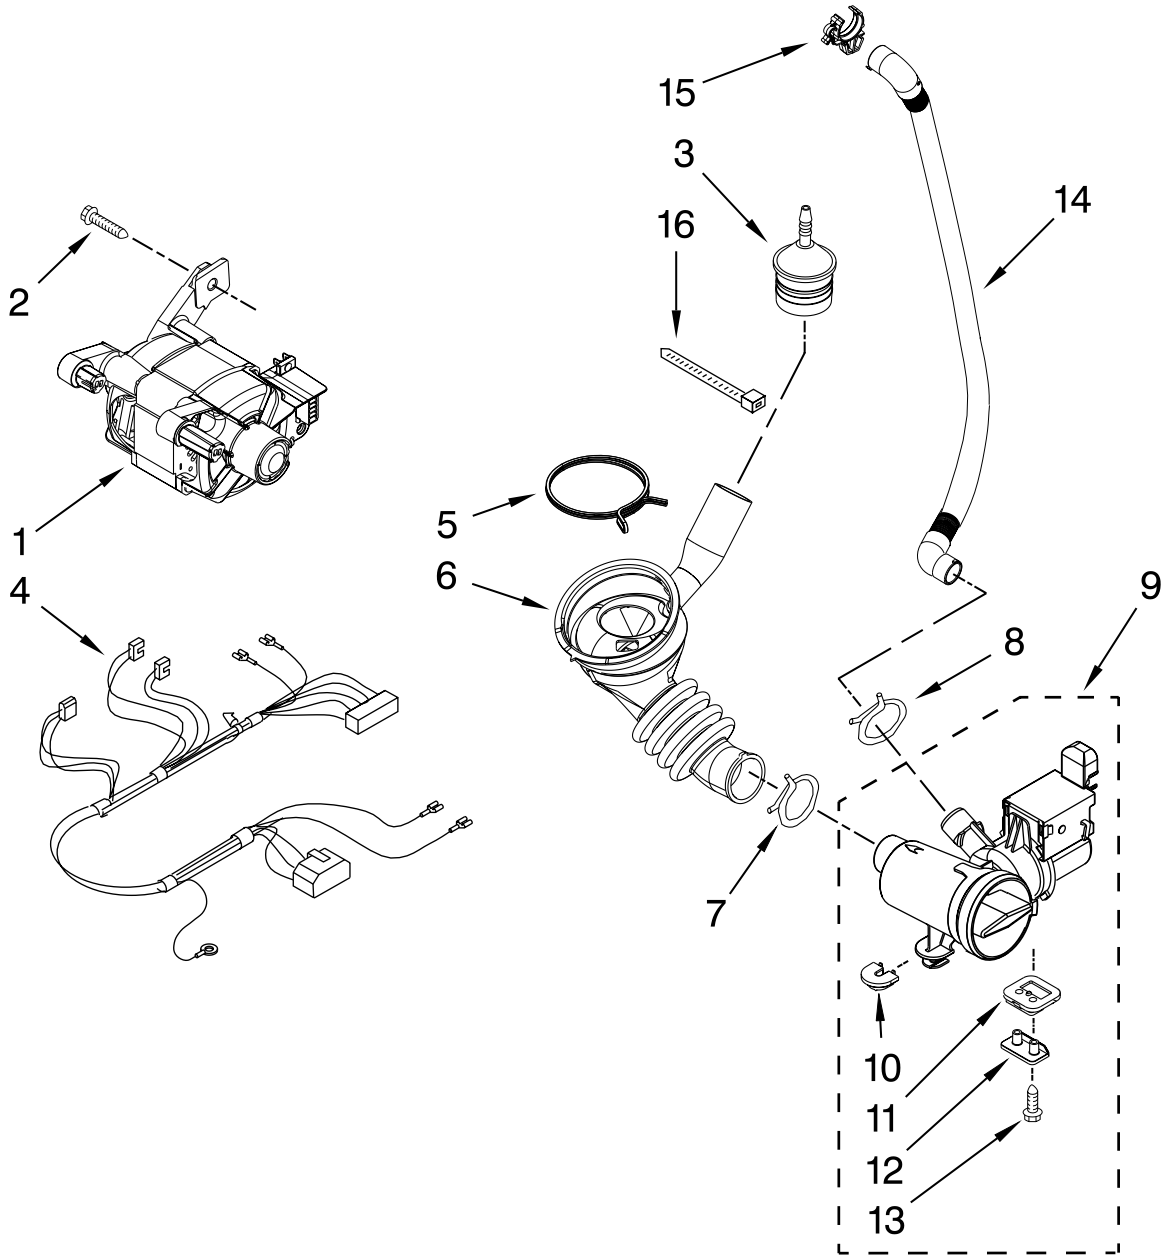

PUMP AND MOTOR PARTS

FOR MODEL: CGT8000AQ0

(White)

Illus. No.	Part No.	DESCRIPTION
1	W10171927	Motor, Drive
2	8540134	Bolt, Motor
3	W10405608	Air Trap
4	W10201879	Harness, Motor
5	8181734	Clamp
6	8540012	Hose, Tub to Pump

Illus. No.	Part No.	DESCRIPTION
7	370448	Clamp, Hose
8	356138	Clamp, Drain Hose
9	W10130913	Pump (Complete)
10	W10034820	Foot, Rubber (Slider)
11	W10034830	Foot, Rubber (Lock)

Illus. No.	Part No.	DESCRIPTION
12	8540033	Cap, Lock Foot
13	8533964	Screw, 10-16 x 1.25
14	W10272563	Hose, Drain-Inner
15	W10003290	Retainer, Drain Hose
16	2262071	Cable Tie

FOR ORDERING INFORMATION REFER TO PARTS PRICE LIST