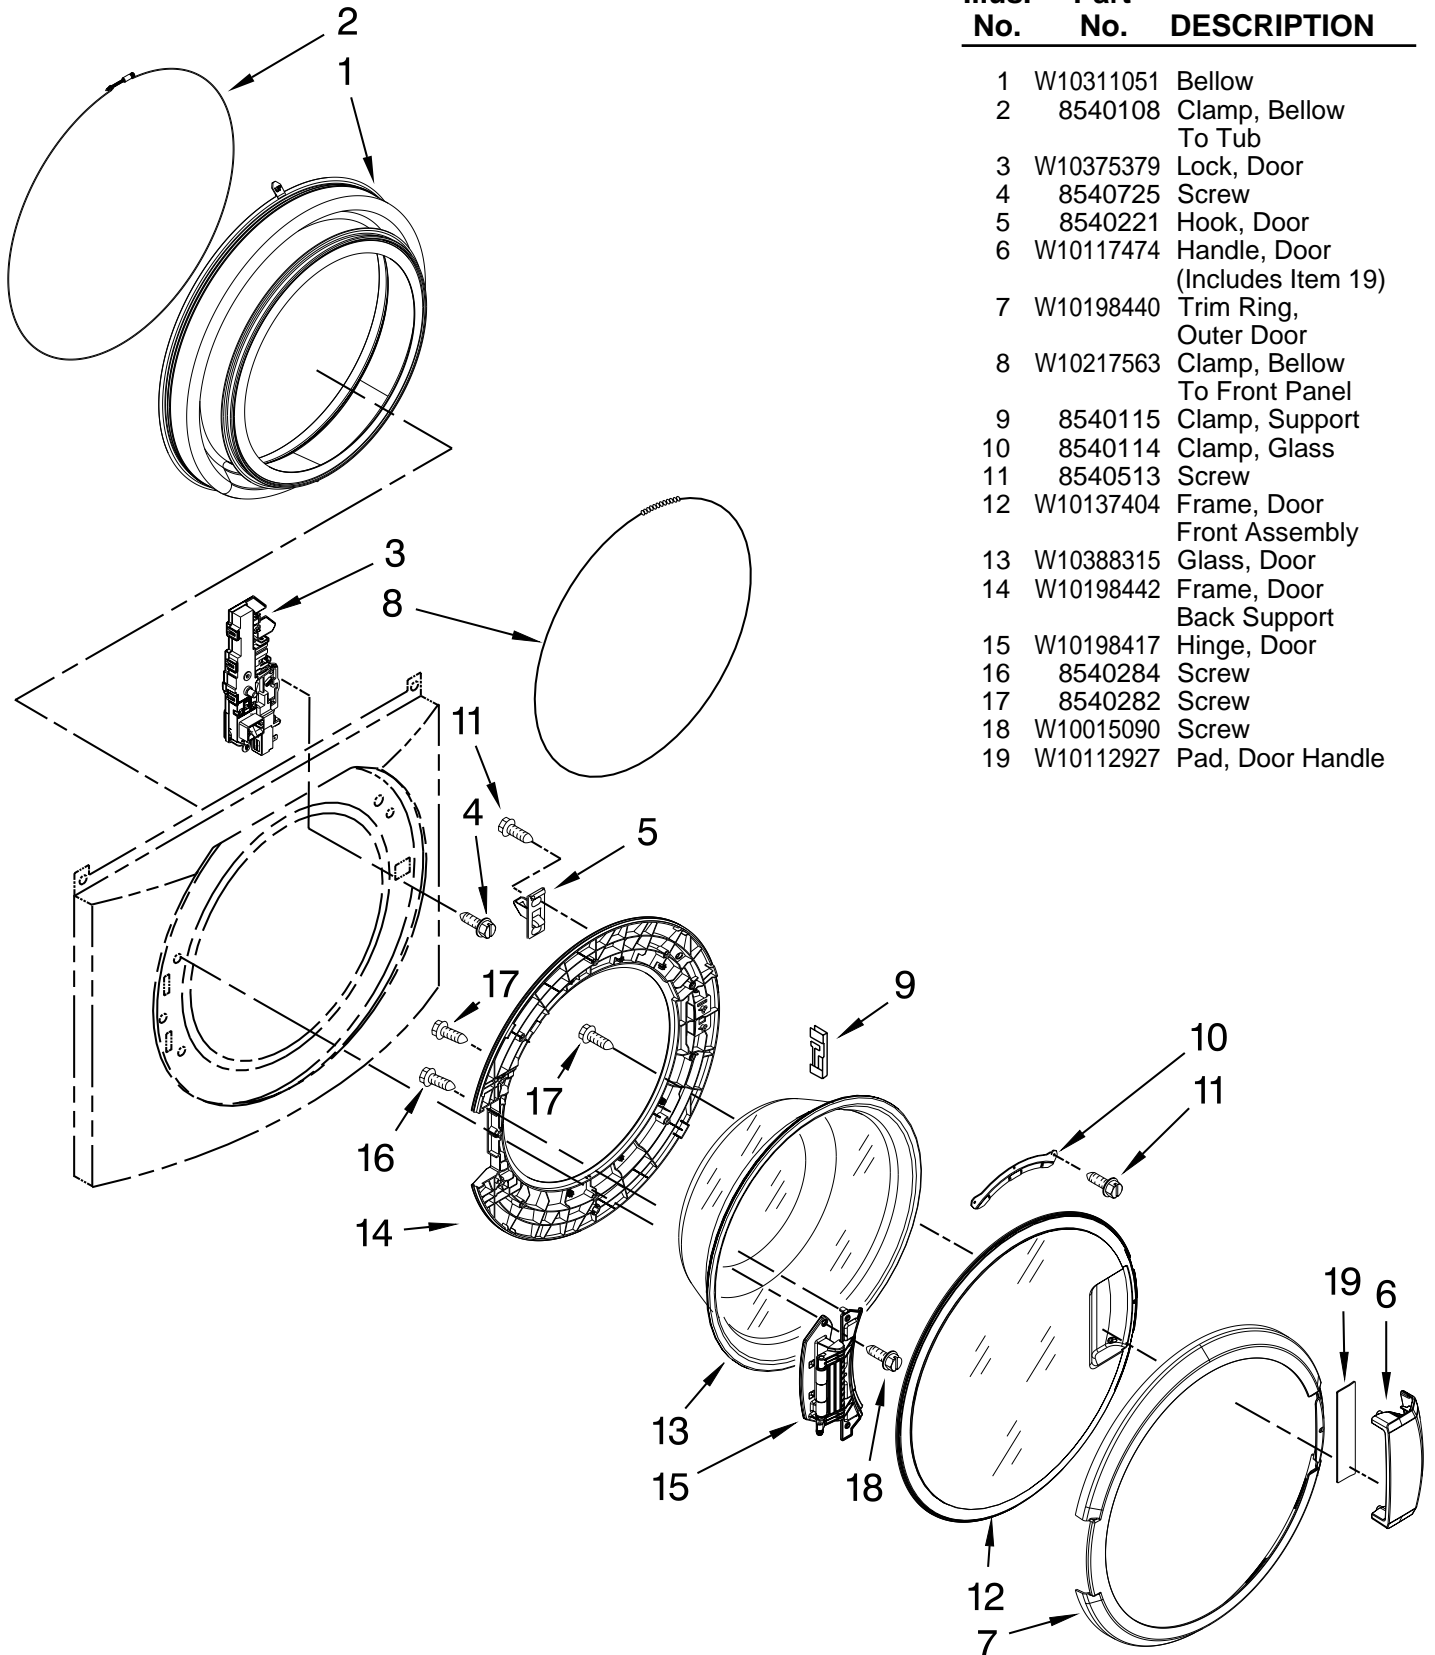

Illus. No.	Part No.	DESCRIPTION
8	W10159996	Screw, 10-24 x 3/64
9	3393258	Screw
10	W10421900	Door Assembly (Inner) (Includes Illus. 1, 14 & 19)
11	355515	Screw, 8-18 x 11/16

Illus. No.	Part No.	DESCRIPTION
12	W10112916	Door, Outer Ring
13	W10286878	Window
14	690081	Door Catch Assembly
15	8519354	Retainer-Lower
16	W10137471	Door, Intermediate
17	8534022	Screw
18	8519356	Retainer, Upper
19	W10407973	Door Seal

FOR ORDERING INFORMATION REFER TO PARTS PRICE LIST

WASHER DOOR PARTS

FOR MODEL: CGT8000AQ0

(White)

Illus. No.	Part No.	DESCRIPTION
1	W10311051	Bellow
2	8540108	Clamp, Bellow To Tub
3	W10375379	Lock, Door
4	8540725	Screw
5	8540221	Hook, Door
6	W10117474	Handle, Door (Includes Item 19)
7	W10198440	Trim Ring, Outer Door
8	W10217563	Clamp, Bellow To Front Panel
9	8540115	Clamp, Support
10	8540114	Clamp, Glass
11	8540513	Screw
12	W10137404	Frame, Door Front Assembly
13	W10388315	Glass, Door
14	W10198442	Frame, Door Back Support
15	W10198417	Hinge, Door
16	8540284	Screw
17	8540282	Screw
18	W10015090	Screw
19	W10112927	Pad, Door Handle