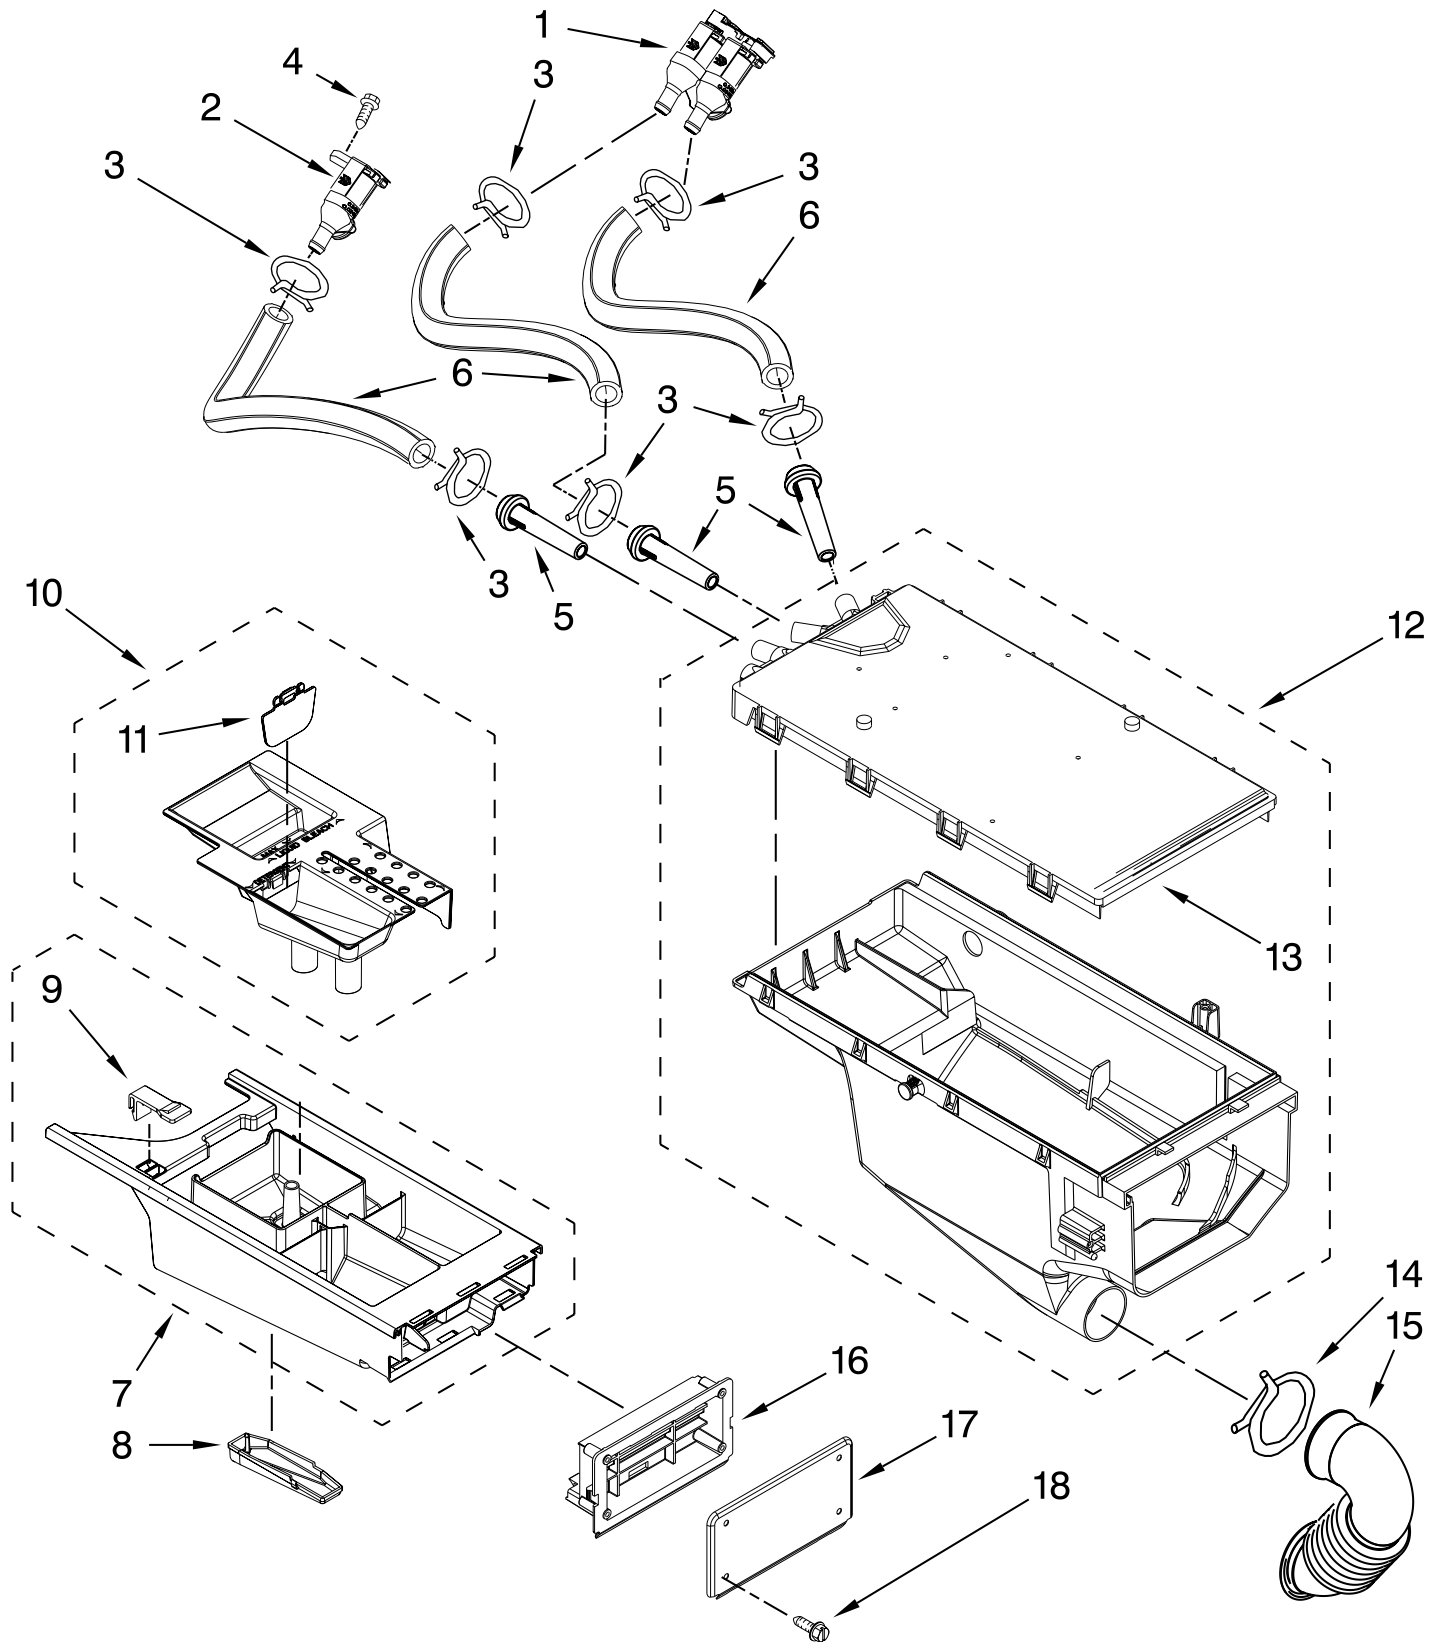

DISPENSER PARTS

FOR MODEL: CGT8000AQ0

(White)

FOR ORDERING INFORMATION REFER TO PARTS PRICE LIST

DISPENSER PARTS

FOR MODEL: CGT8000AQ0

(White)

Illus. No.	Part No.	DESCRIPTION
1	W10212596	Valve, Water Inlet (Double)
2	W10212598	Valve, Water Inlet (Single)
3	370450	Clamp, Hose
4	W10137456	Screw
5	8183181	Nozzle, Inlet
6	W10212611	Hose, Valve To Dispenser
7	W10376660	Drawer, Detergent
8	8540399	Cover, Detergent Drawer
9	W10198458	Tab, Drawer Release
10	W10407371	Siphon, Bleach/Softener
11	W10298953	Door, Living Hinge
12	W10212603	Dispenser, Outer Housing
13	W10212604	Plate, Distribution
14	8281276	Clamp, Hose
15	8540063	Hose, Dispenser To Tub
16	W10405607	Handle, Drawer
17	W10198368	Cover, Handle
18	W10137456	Screw, 8-18 x 1/2