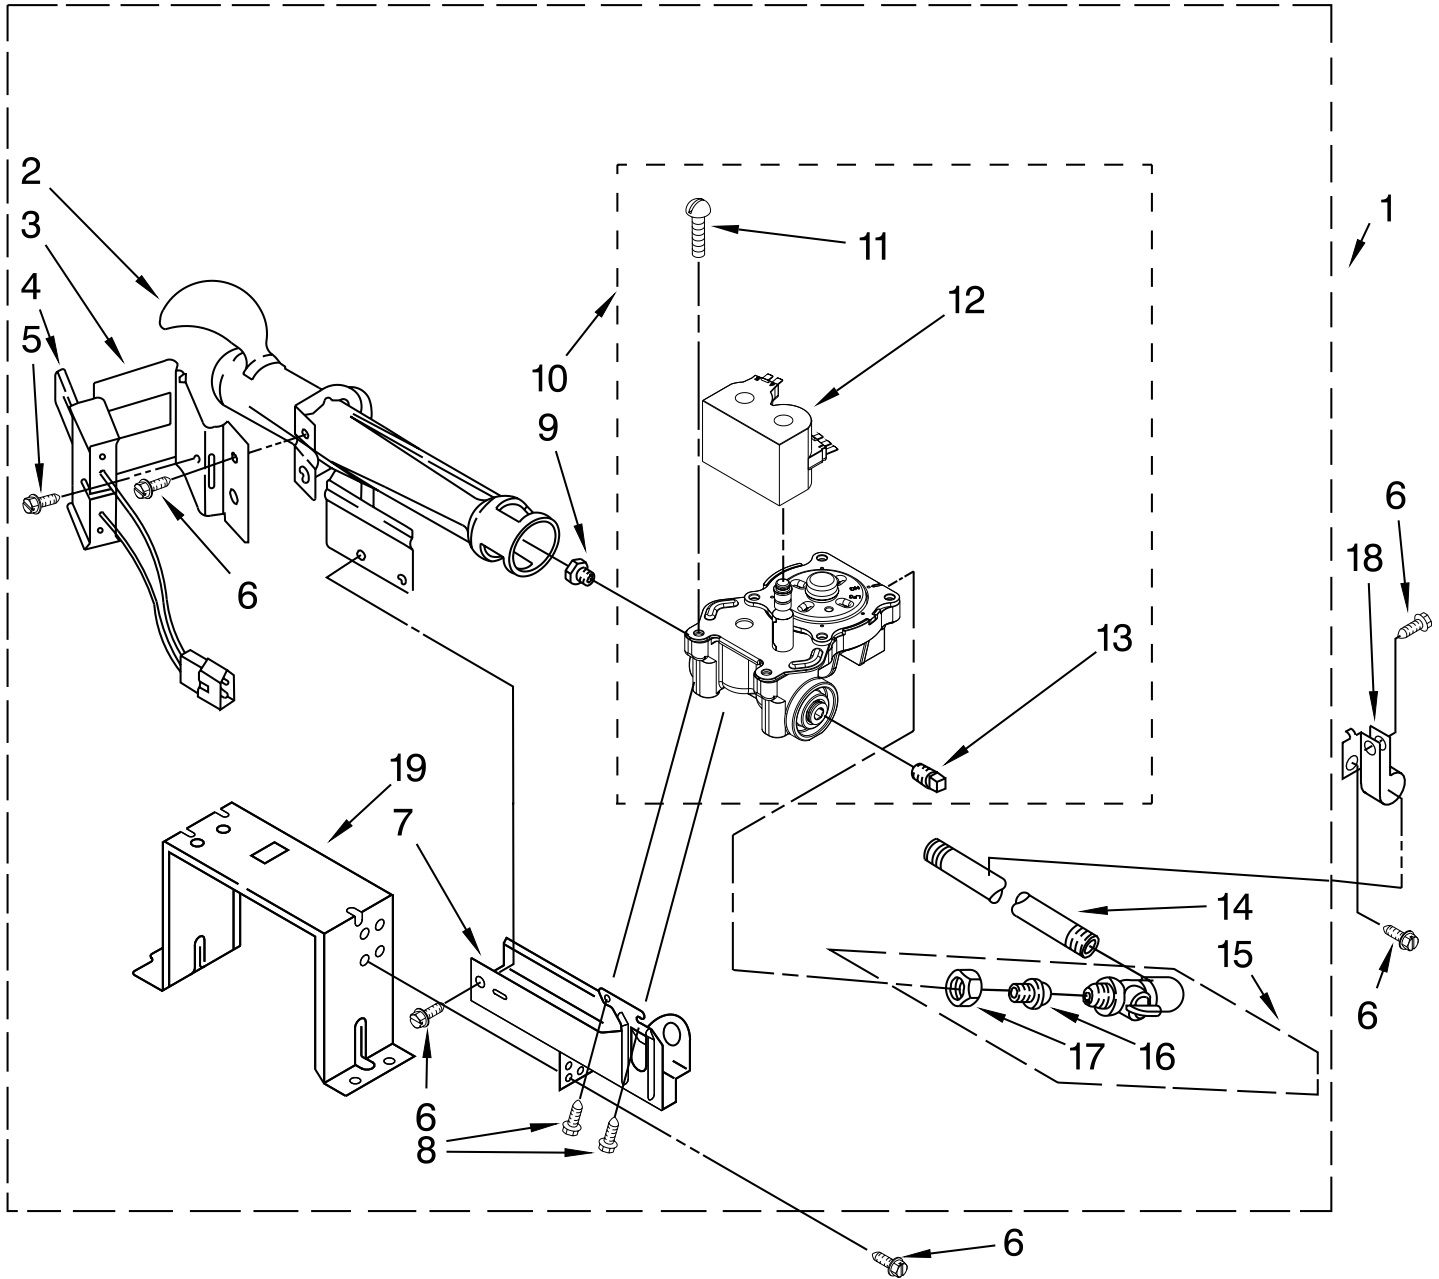

BURNER ASSEMBLY

FOR MODEL: CGT8000AQ0

(White)

USE WITH TYPE 1 – NATURAL, TYPE 2 – MIXED,
AND TYPE 4 – LIQUEFIED PROPANE AND BUTANE GASES

FOR ORDERING INFORMATION REFER TO PARTS PRICE LIST

BURNER ASSEMBLY

FOR MODEL: CGT8000AQ0

(White)

USE WITH TYPE 1 – NATURAL, TYPE 2 – MIXED,
AND TYPE 4 – LIQUEFIED PROPANE AND BUTANE GASES

Illus.	Part	
No.	No.	DESCRIPTION
1	W10400668	Burner Assembly 60 Hz. (Type 1, 2 & 3) (Copreci)
2	688617	Tube, Burner
3	694298	Bracket, Ignitor
4	686590	Ignitor
5	3393909	Screw & Washer (8–32 x 5/8)
6	343641	Screw, 10–16 x 1/2
7	3389871	Base, Burner
8	3387057	Screw, 10–16 x 1/2
9		Orifice, Burner
	234870	Type 1
	234868	Type 2
10	W10299939	Valve, Gas 60 Hz. (Complete)
11	326049536	Screw, Coil
12	W10328463	Coil, 60 Hz.
13	W10295523	Plug, Pipe
14	W10110395	Pipe, Gas Supply
15	697441	Valve & Union Shut-Off
16	3393767	Pipe, Tail
17	233076	Nut, Compression
18	3387561	Clamp, Pipe
19	3389889	Bracket, Support

Following Parts Not Illustrated

W10436933RE Conversion Kit
(Type 1 and 2)
to Type (4) L.P.G.