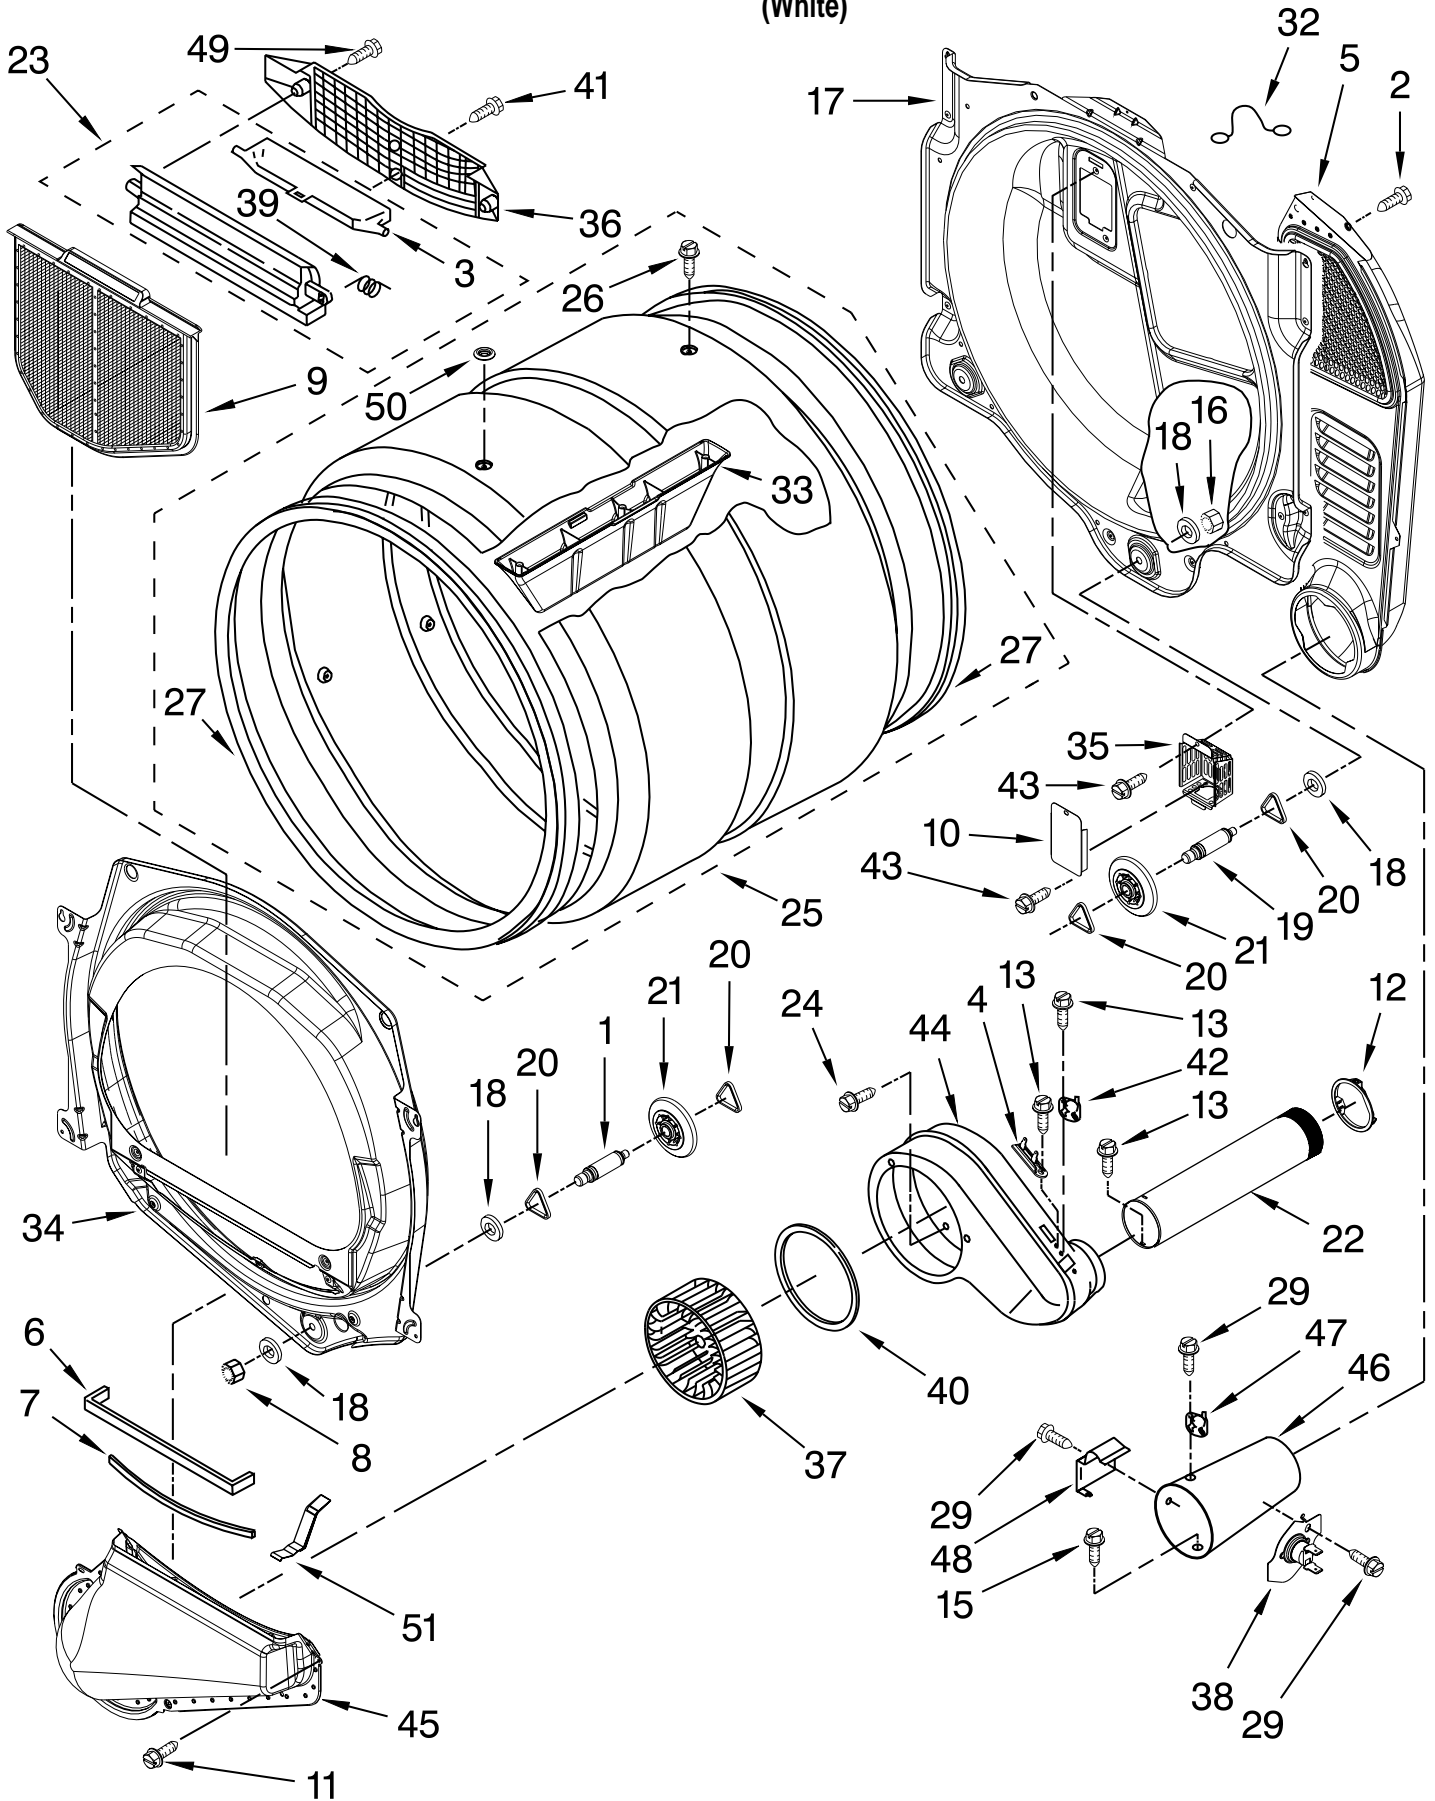

BULKHEAD AND BLOWER PARTS

FOR MODEL: CGT8000AQ0

(White)

FOR ORDERING INFORMATION REFER TO PARTS PRICE LIST

BULKHEAD AND BLOWER PARTS

FOR MODEL: CGT8000AQ0

(White)

Illus. No.	Part No.	DESCRIPTION	Illus. No.	Part No.	DESCRIPTION	Illus. No.	Part No.	DESCRIPTION
1	W10359271	Shaft, R.H. Thread	17	W10080170	Bulkhead, Rear	36	W10153412	Grille, Outlet
2	3390647	Screw, 8-18 x 1/2	18	3387459	Washer, Support	37	W10349492	Wheel, Blower
3	W10153413	Door, Lint Screen	19	W10359272	Shaft, L.H. Thread	38	8573713	Thermal Cut-Off
4	3392519	Thermal Fuse (91°C)	20	690997	Ring, Tri	39	3394986	Spring, Lint Screen Door
5	3394346	Air Duct Assembly	21	W10314171	Roller, Support	40	697770	Foam-Seal
6	697813	Foam-Seal	22	8563728	Exhaust Pipe	41	695240	Screw, 8-18 x 1/2
7	697814	Seal, Drum Front	23	W10153423	Housing, Outlet Assembly	42	8577274	Thermistor
8	3934666	Nut, 3/8 x 16 (R.H.)	24	489463	Screw, 8-18 x 5/8	43	487909	Screw, 8-15 x 1/2
9	W10049370	Lint Screen	25	W10153420	Complete Drum Assembly	44	8544362	Housing, Blower
10	3402841	Lens, Drum Light	26	W10219342	Screw, 8-16 X 3/4	45	8066168	Lint Duct Assembly
11	359625	Screw, 8-18 x 1/2	27	W10166807	Seal, Drum	46	8573824	Funnel, Burner
12	W10344699	Collar-Duct	29	90767	Screw, 8-18 x 3/8	47	3391912	Thermostat, High-Limit 255°F
13	8533971	Screw, 8-18 x 5/16	32	3401707	Wire Jumper	48	338906	Sensor, Radiant
15	693995	Screw, 8-18 x 3/8	33	W10153409	Baffle, Drum	49	3387230	Screw, 10-16 x 1
16	W10001120	Nut, 3/8-16 (L.H.)	34	8565061	Bulkhead, Front	50	W10128544	Drum Caplug
			35	W10410531	Bracket, Drum Light	51	W10345456	Clip-Spring