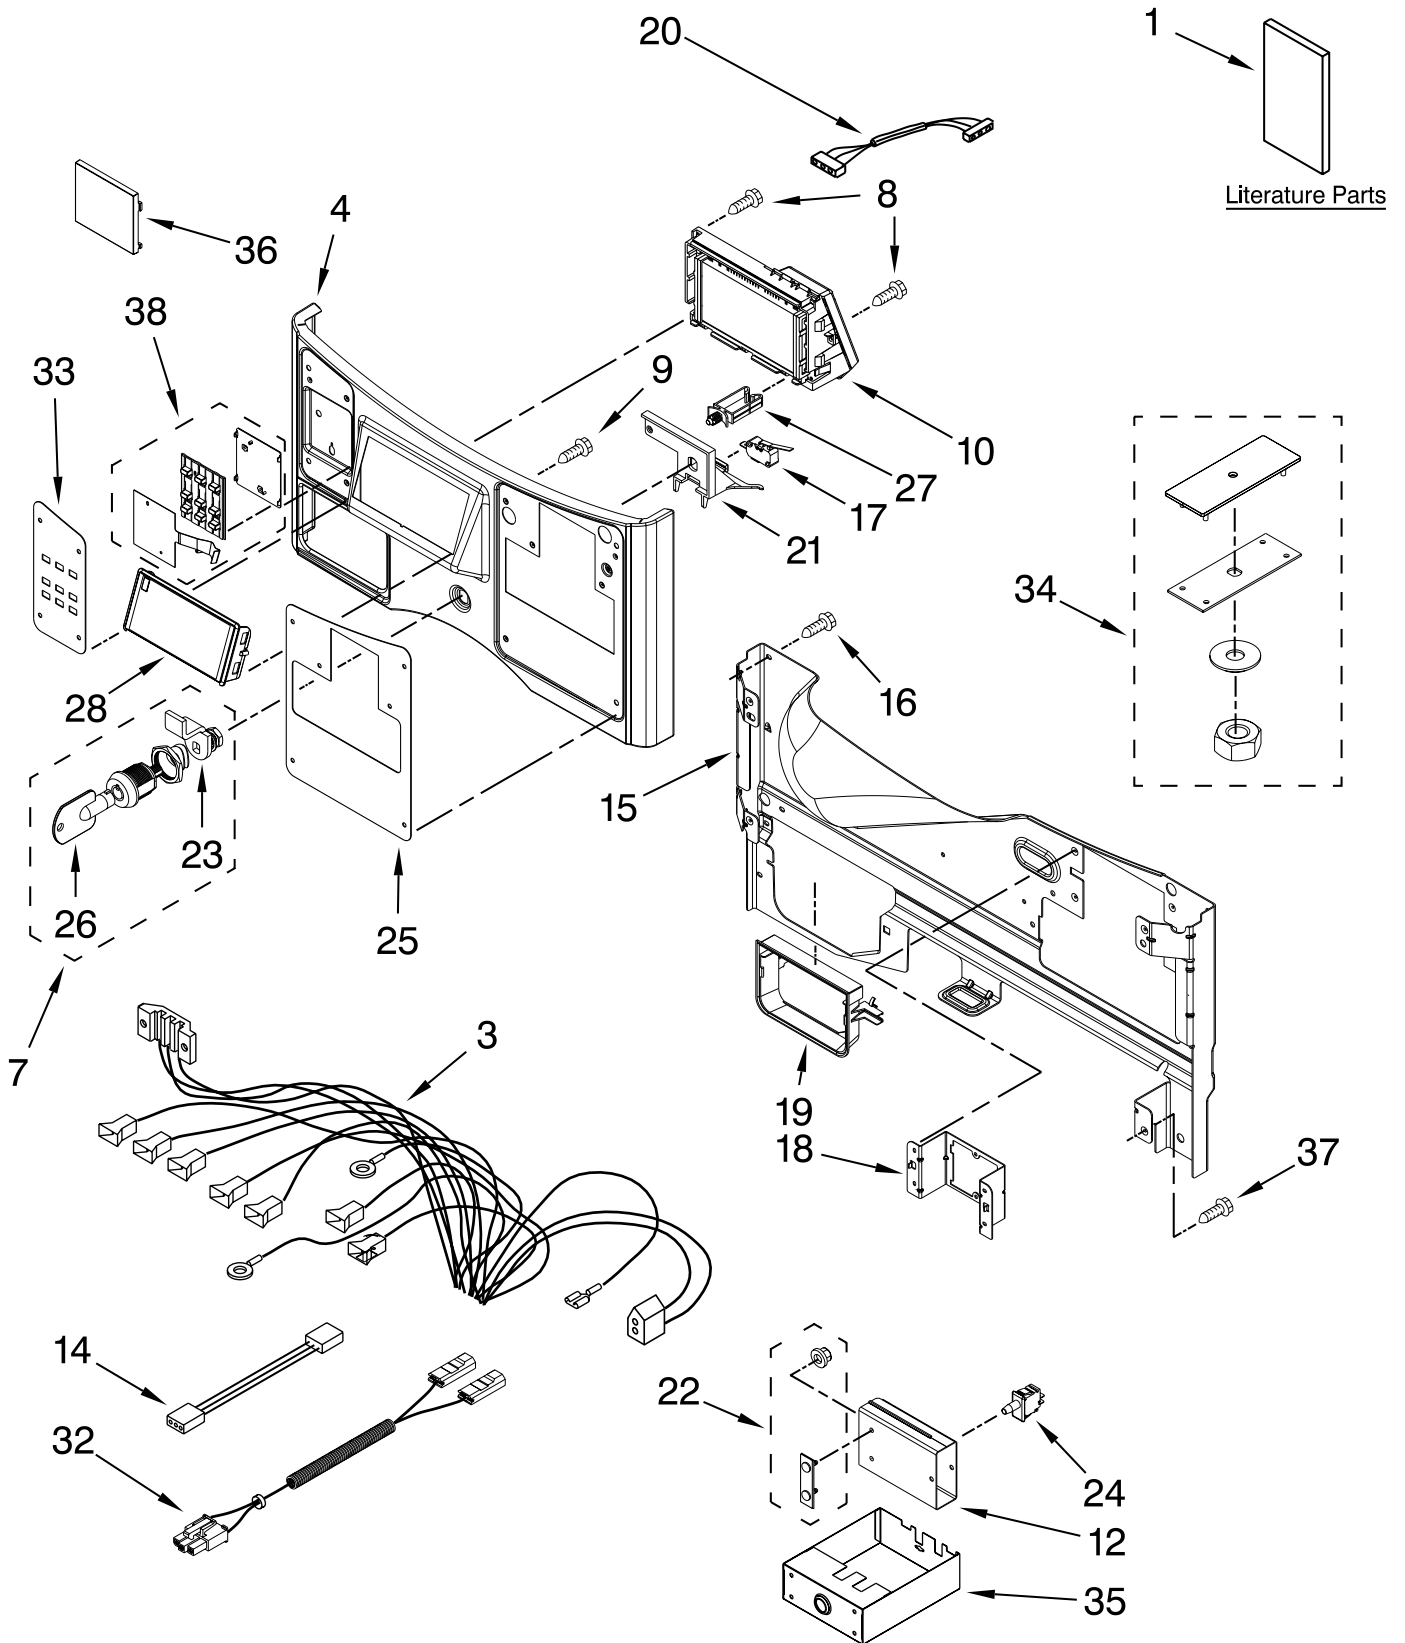

FOR MODEL: CGT8000AQ0

(White)

FOR ORDERING INFORMATION REFER TO PARTS PRICE LIST

CONTROL PANEL PARTS

FOR MODEL: CGT8000AQ0

(White)

Illus. No.	Part No.	DESCRIPTION	Illus. No.	Part No.	DESCRIPTION	Illus. No.	Part No.	DESCRIPTION
1		Literature Parts	16	3390647	Screw, 8–18 x 1/2	33	W10198331	Fascia Buttons
	W10335467	Installation Instruction	17	W10447152	Service Access, Switch	34	W10169579	Kit–Coin Box, Security (To be serviced as a kit)
	W10394865	Tech Sheet	18	W10198322	Bracket–PD	35	W10133248	Coin–Box
	W10491349	Parts List	19	W10198345	Collar, Dispenser	36	W10198366	Cover–PD
3	W10242899	Harness, Main	20	W10242897	Harness, Wire Dryer CCU to UIC	37	W10386302	Screw, 8–18 x 1/2
4	W10198202	Panel Assembly, Console	21	W10198375	Support–Console	38	W10198199	Button Set, Assembly
7	W10198223	Service & Programming Lock	22	W10159907	Mounting Strap, Weld Assembly	<hr/> Following Parts Not Illustrated (Optional Parts Only) <hr/>		
8	W10192860	Screw, 6–19 x 1/2	23	W10133266	Cam–Lock	W10198451		Card Reader, Conversion Kit
9	3400408	Screw, 4–40 x 5/8	24	W10131838	Switch–Vault Service Door	W10198367		Card Reader, Bezel (Included with W10198451)
10	W10198221	Techbox Assembly	25	W10198335	Fascia			
12	W10133258	Vault Body, Assembly	26	W10114740	Key–Access Door			
14	W10342214	Cable Set, UI to CCU Communication	27	W10129069	Clip, Wire			
15	W10198369	Console Bracket	28	W10198390	Window–Display			
			32	W10300896	Wire Harness, Vault Switch			