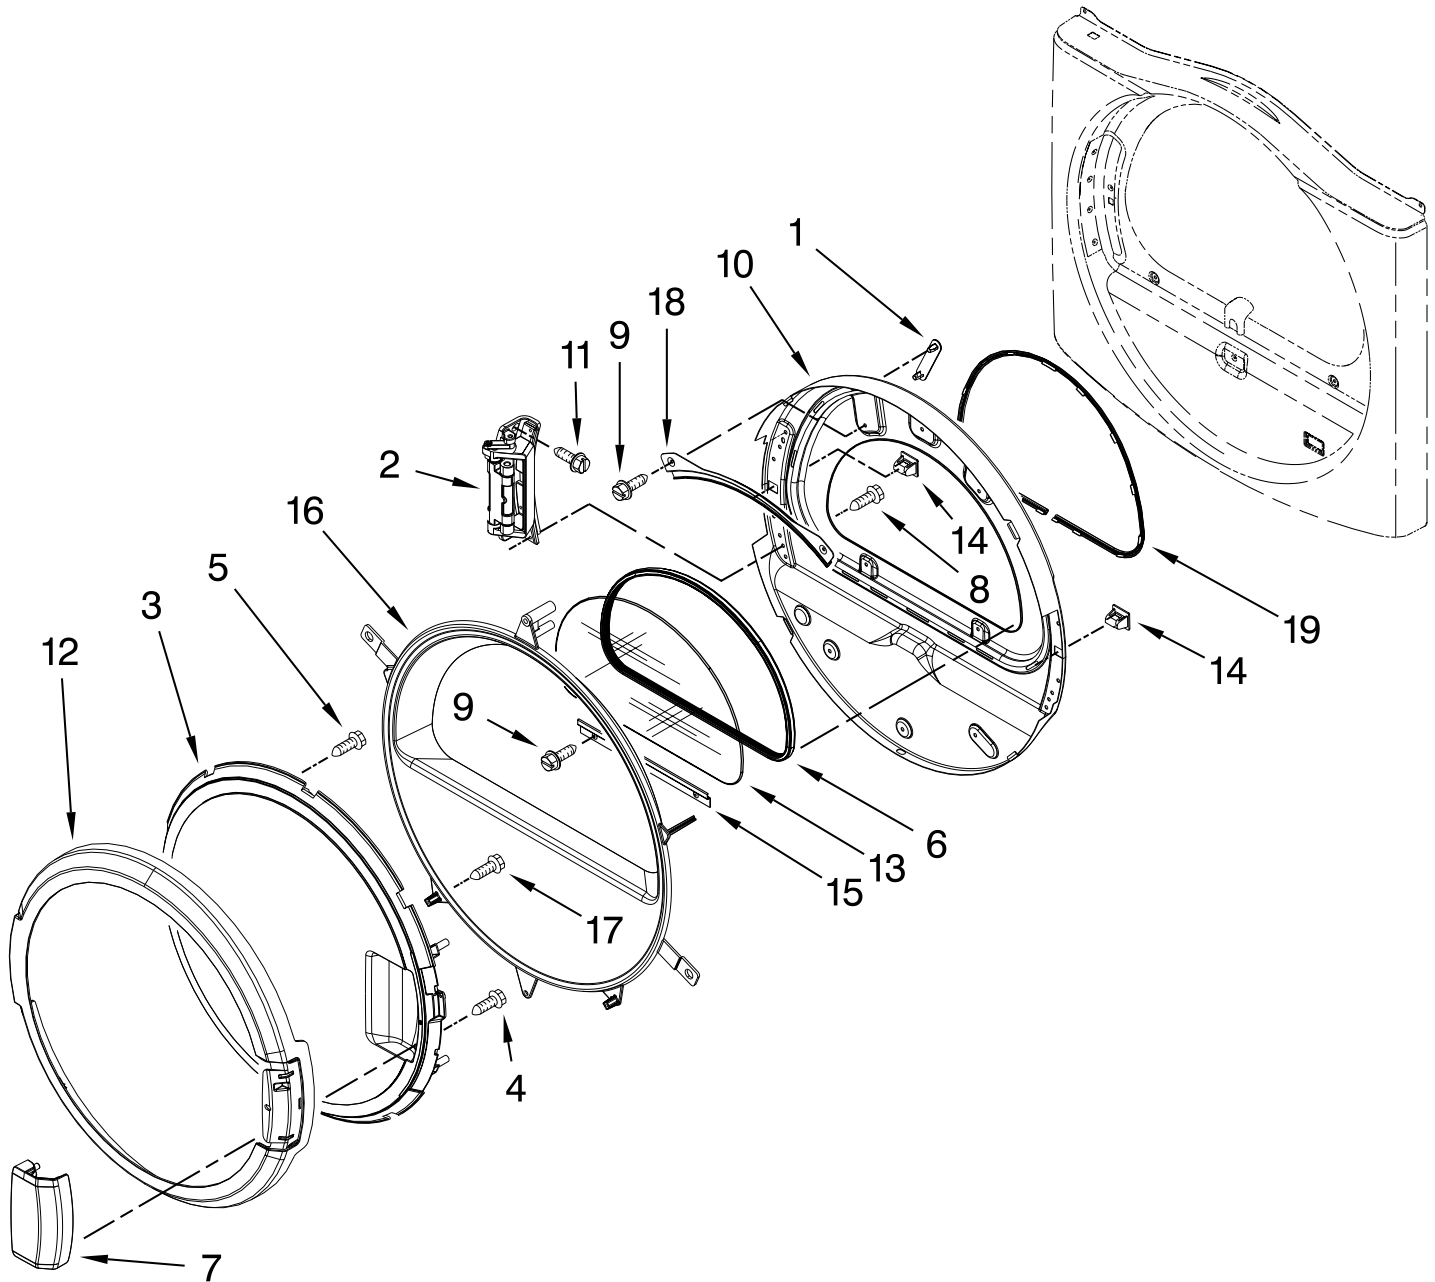

DRYER DOOR PARTS

FOR MODEL: CGT8000AQ0

(White)

Illus. No.	Part No.	DESCRIPTION
1	8565119	Hinge Hole Cover (Inner Door)
2	W10304672	Door Hinge Assembly
3	W10137473	Assembly, Door Intermediate
4	9742177	Screw, 8-18 x 5/8
5	3400618	Screw, 6-32 x 3/8
6	8579663	Seal, Window
7	W10112976	Handle, Door

Illus. No.	Part No.	DESCRIPTION
8	W10159996	Screw, 10-24 x 3/64
9	3393258	Screw
10	W10421900	Door Assembly (Inner) (Includes Illus. 1, 14 & 19)
11	355515	Screw, 8-18 x 11/16

Illus. No.	Part No.	DESCRIPTION
12	W10112916	Door, Outer Ring
13	W10286878	Window
14	690081	Door Catch Assembly
15	8519354	Retainer-Lower
16	W10137471	Door, Intermediate
17	8534022	Screw
18	8519356	Retainer, Upper
19	W10407973	Door Seal

FOR ORDERING INFORMATION REFER TO PARTS PRICE LIST