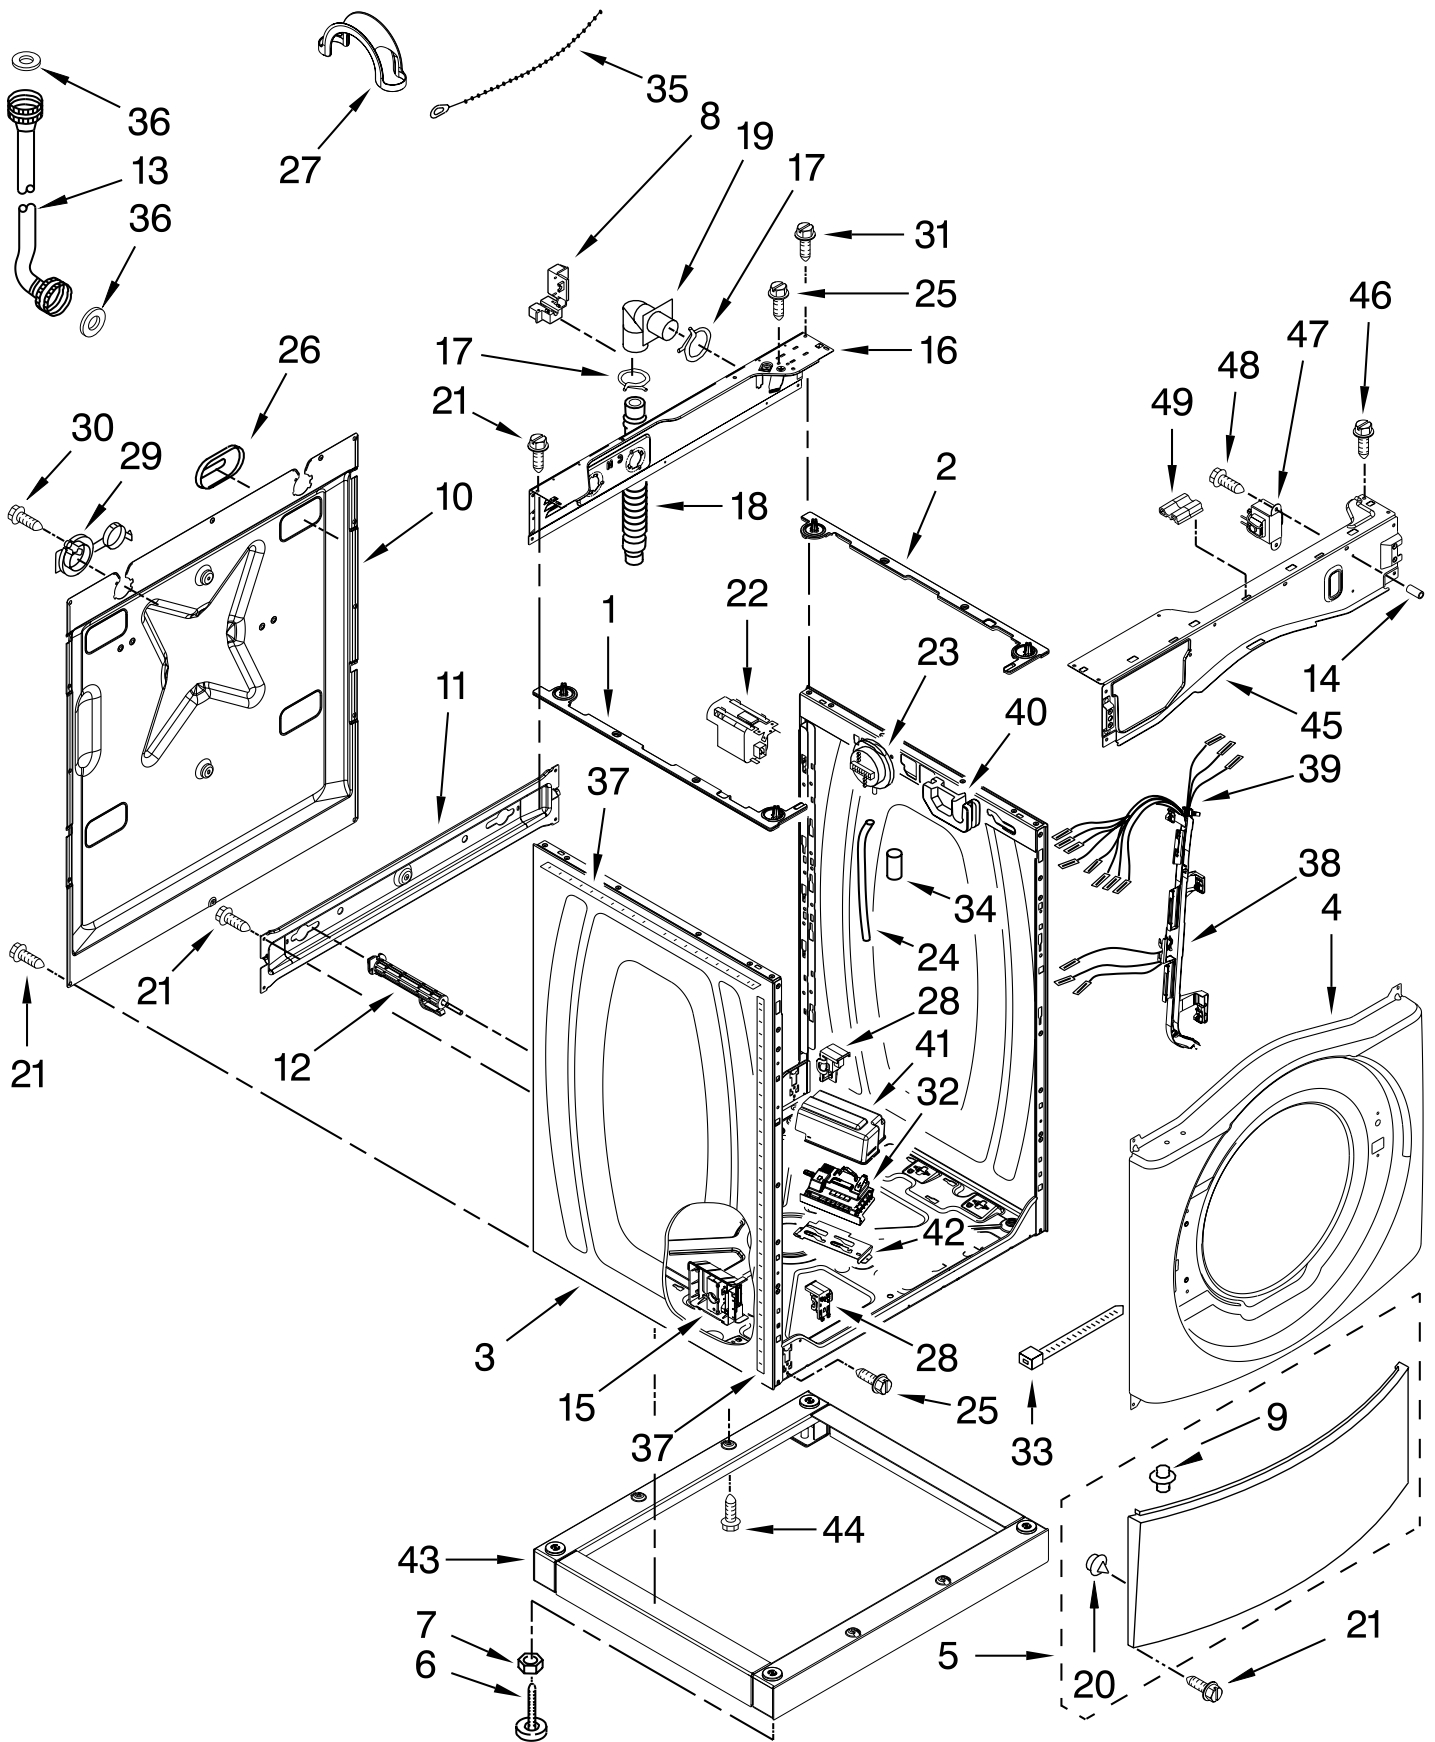

WASHER CABINET PARTS

FOR MODEL: CGT8000AQ0

(White)

FOR ORDERING INFORMATION REFER TO PARTS PRICE LIST

WASHER CABINET PARTS

FOR MODEL: CGT8000AQ0

(White)

Illus. No.	Part No.	DESCRIPTION	Illus. No.	Part No.	DESCRIPTION	Illus. No.	Part No.	DESCRIPTION
1	W10405229	Rail-Spacer, Left	22	W10339736	Filter, Interference	39	W10330830	Harness, Main Wiring
2	W10405223	Rail-Spacer, Right						Includes Item 38
3	W10225458	Cabinet	23	W10292407	Switch, Pressure			And The Following
4	W10306505	Panel, Front	24	8540294	Hose, Pressure Switch			Cable Sets:
5	8540664	Toe Panel	25	8540479	Screw, Grounding			(Not Illustrated)
6	W10245373	Foot, Leveling	26	8540268	Cover, Transport	W10342200		CCU To Cold Fill
7	3359452	Nut, Lock	27	8577378	U-Bend, Drain Hose			Valve (4 Pole)
8	W10110676	Strain Relief, Power Cord	28	W10085220	Microswitch	W10342201		CCU To Hot Fill
9	8518891	Rivet	29	8540728	Sleeve, Cord Support			Valve (2 Pole)
10	W10258342	Panel, Rear	30	8540727	Screw, 3 x 8 mm	W10342210		CCU To MCU - Power
11	W10189659	Brace, Transport	31	8540329	Screw			(2 Pole)
12	W10251449	Bolt, Shipping	32	W10487818	Microcomputer, Machine Control	W10342214		CCU TO MCU-Serial
13		Hose, Water Inlet						Communication
	W10194208	Cold Water						(3 Pole)
	8571378	Hot Water	33	3429563	Cable Tie	W10342208		Door Lock - Power
14	W10018050	CAPLUG	34	2161302	Sleeve, Pressure Switch Hose	40	8540643	Bracket, Spring
15	W10384849	Motor Control Unit	35	3347868	Cable Tie	41	W10405233	Cover, CCU
16	W10244560	Brace, Rear	36	3976300	Washer, Water Inlet Hose	42	W10198280	Bracket, CCU
17	356138	Clamp, Hose				43	W10103350	Pedestal, Commercial
18	W10106460	Hose, Drain-Outer						Screw, 12-14 x 5/8
19	W10003260	Connector, Hose Outlet	37	8318396	Seal, Foam-IEC	44	3400111	Screw, 12-14 x 5/8
20	238614	Bumper	38	W10168546	Harness Channel, Side Front	45	W10294428	Bracket, Console
21	W10015090	Screw, 8-18 x 5/8				46	W10015090	Screw, 8-18 x 5/8
						47	W10198388	Transformer, 120 To 22.5 VAC
						48	8540329	Screw, 8-18 x 7/16
						49	W10198373	Retainer Base

FOR ORDERING INFORMATION REFER TO PARTS PRICE LIST