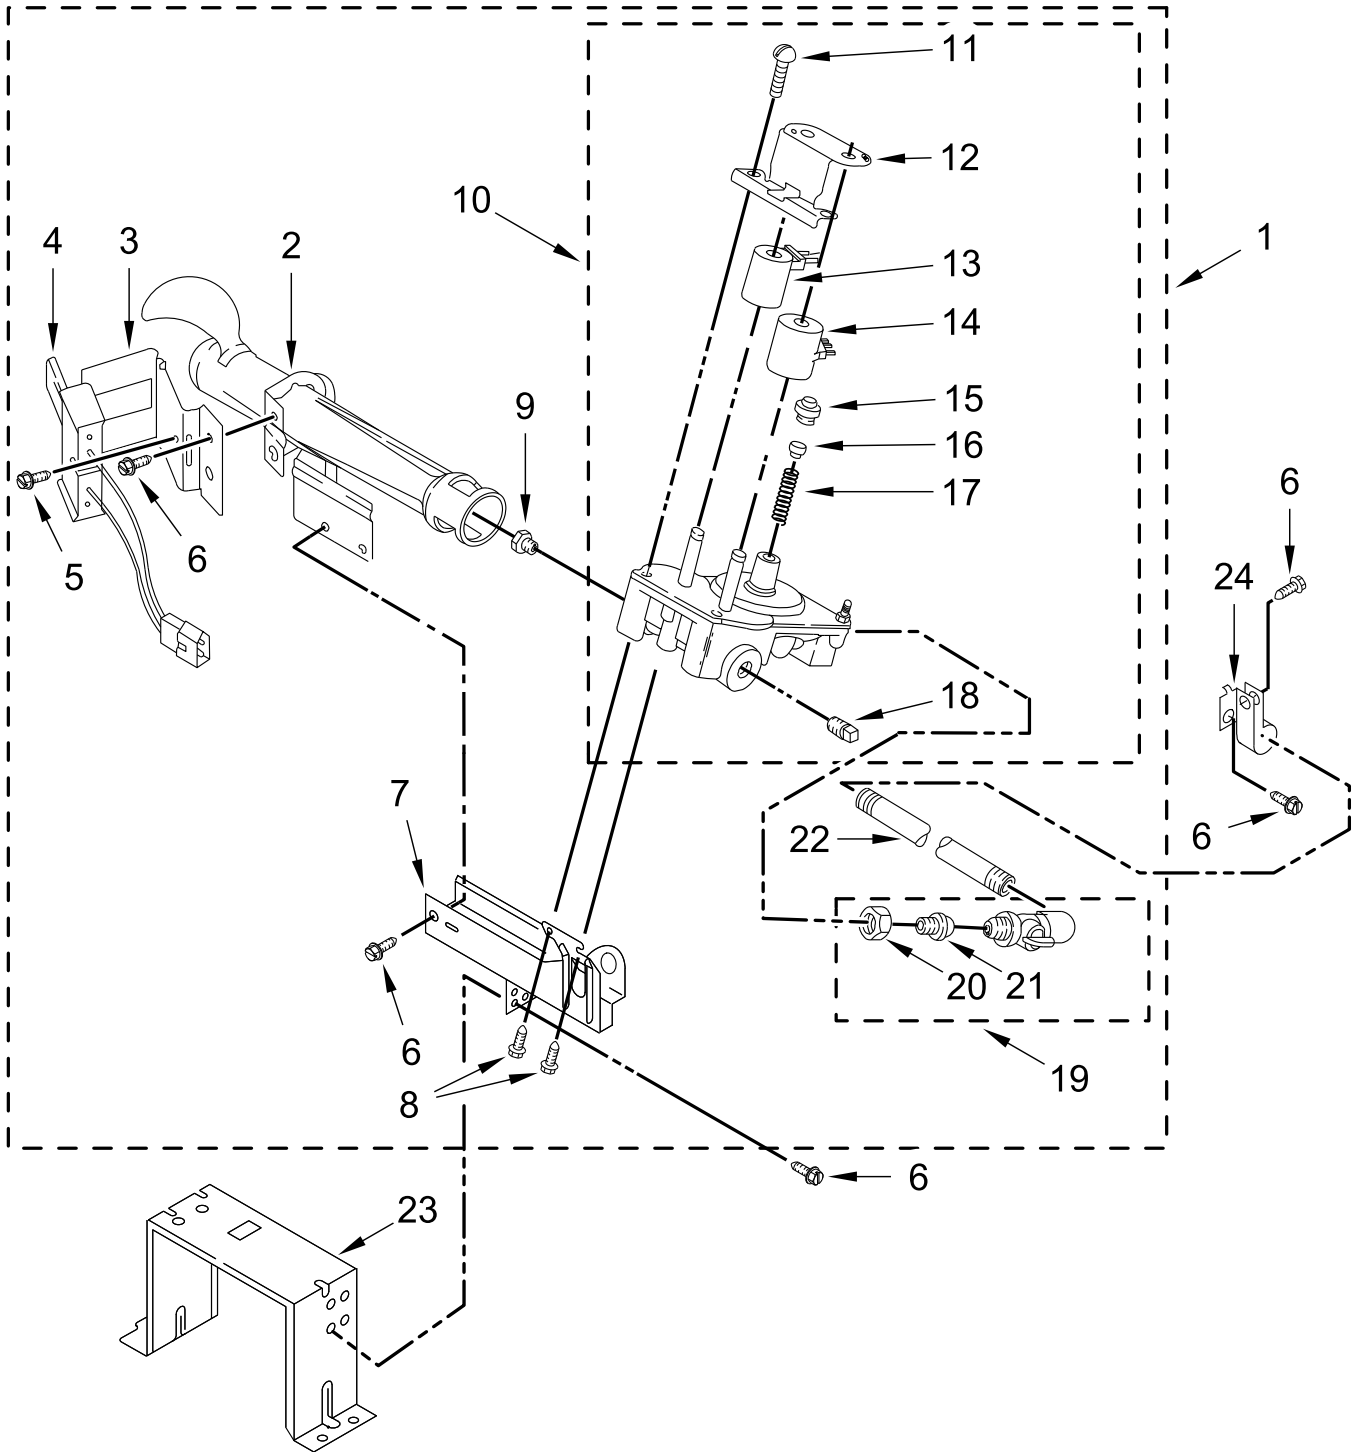

BURNER ASSEMBLY PARTS

USE WITH TYPE 1 - NATURAL, TYPE 2 - MIXED,
AND TYPE 4 - LIQUEFIED PROPANE AND BUTANE GASSES

BURNER ASSEMBLY PARTS

<u>Illus.</u> <u>No.</u>	<u>Part No.</u>	<u>Description</u>	<u>Illus.</u> <u>No.</u>	<u>Part No.</u>	<u>Description</u>	<u>Illus.</u> <u>No.</u>	<u>Part No.</u>	<u>Description</u>
1	W10135231	Burner Assembly (60 Hz)	12	694538	Bracket, Coil	24	3387561	Clamp, Pipe
2	688617	Tube, Burner	13	694540	Coil, 60 Hz. (2 Terminal) (Main)			Following Parts Not Illustrated
3	694298	Bracket, Ignitor	14	694539	Coil, 60 Hz (Split) (3 Terminal) (Pilot Position)	W10135245		Conversion Kit (Type 1 and 2) to Type L.P.G.
4	686590	Ignitor	15	694424	Leak, Limiter			
5	3393909	Screw	16	694423	Screw, Regulator Adjustment			
6	343641	Screw	17	694422	Spring, Regulator			
7	3389871	Base, Burner	18	239822	Plug, Pipe			
8	3387057	Screw	19	697441	Valve, Gas			
9		Orifice, Burner	20	233076	Nut, Compression			
	234870	Type 1 (Natural)	21	3393767	Pipe, Tail			
	234868	Type 4 (Propane)	22	W10110395	Pipe, Gas Supply			
10	W10141728	Valve, Gas (60 Hz - Complete)	23	3389889	Bracket, Support			
11	694421	Screw, Coil