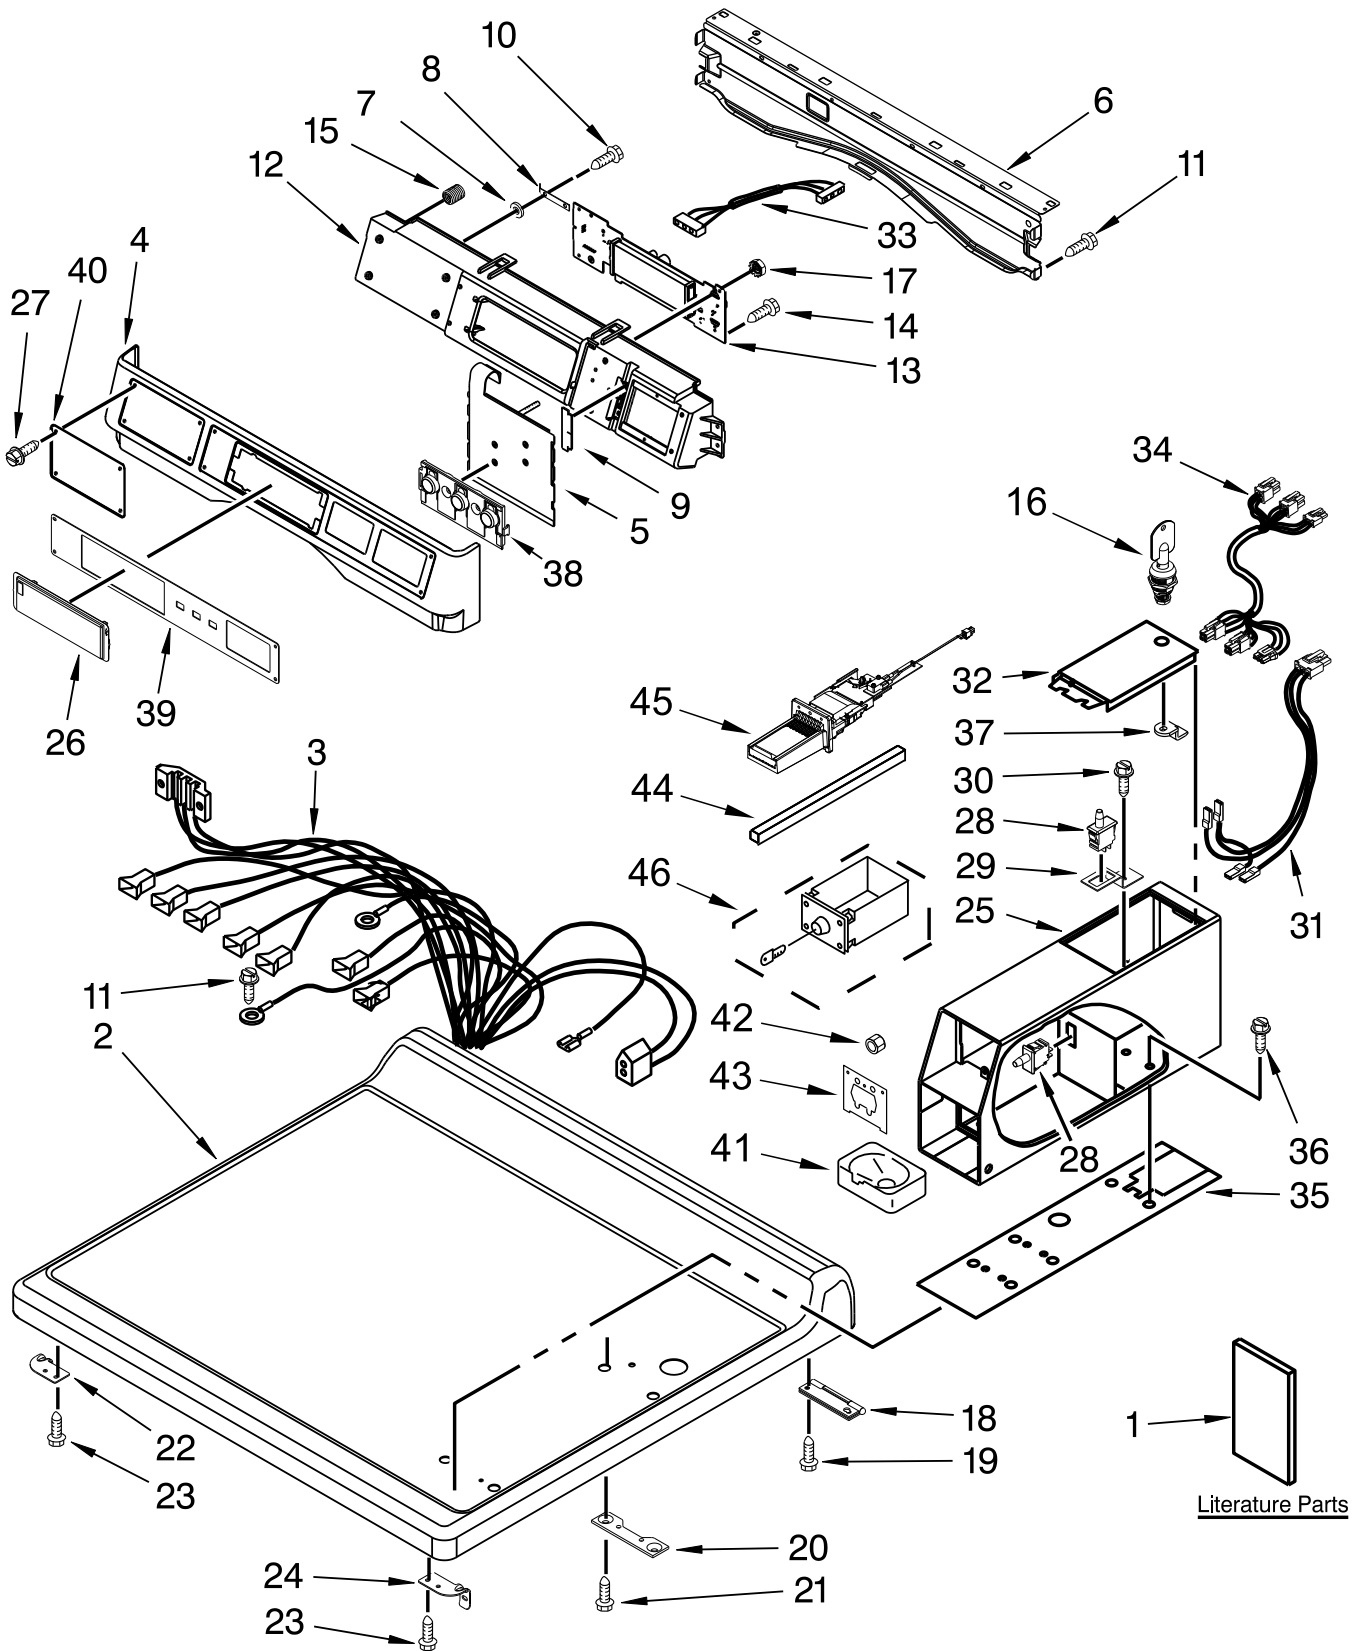

COMMERCIAL GAS DRYER

MODELS:

CGD9050AW1 (White)

TOP AND CONSOLE PARTS

Literature Parts

TOP AND CONSOLE PARTS

<u>Illus. No.</u>	<u>Part No.</u>	<u>Description</u>	<u>Illus. No.</u>	<u>Part No.</u>	<u>Description</u>	<u>Illus. No.</u>	<u>Part No.</u>	<u>Description</u>
1		Literature Parts	16	8316526	777 Lock and Key, Complete	32	3351136	Assembly, Service Door
	W10726005	Installation Instruction	17	W10139046	Nut	33	W10166307	Harness, Communication
	W10882797	Tech Sheet	18		Hinge & Pin Assembly	34	W10166308	Harness, Meter Case
2		Top		8565018	White	35	W10137448	Cushion, Meter Case
	W10137411	White	19	342055	Screw	36	3349065	Bolt
3	W10846438	Harness, Main	20	3347825	Plate, Mounting	37	W10156125	Cam, Commercial Lock
4	W10779120	Console (Outer)	21	98445	Screw	38	W10198147	Push Button
5	W10135255	Switch, Membrane & Backer Plate	22	W10137445	Bracket - Top Panel, Left	39	W10334890	Fascia-Console
6	8565237	Bracket, Console	23	3390647	Screw	40	W10712874	Fascia Dispenser
7	W10189075	Washer, Brass	24	W10137444	Bracket - Top Panel, Right	41	385421	Funnel, Coin
8	W10532923	Ground-Jumper, Tab	25	W10171132	Meter Case	42	3400029	Nut
9	W10187276	Seal, Console	26	W10267645	Cover, Display	43	3954761	Plate, Adapter
10	337686	Screw	27	W10137457	Screw	44	8318517	Bolt, Slide Mechanism
11	3390647	Screw	28	W10131838	Switch, Vault Service Door	45	W10198126	Coin Slide (Vertical 14)
12	W10137427	Console (Inner)	29	W10133508	Bracket, Service Switch		W10547316	Coin Slide (Vertical 8)
13	W10719682	User Interface	30	W10139210	Screw	46	8316525	Money Box W/Lock
14	489136	Screw	31	W10211244	Wire, Harness Sensor Switch			
15	W10189313	Insert						