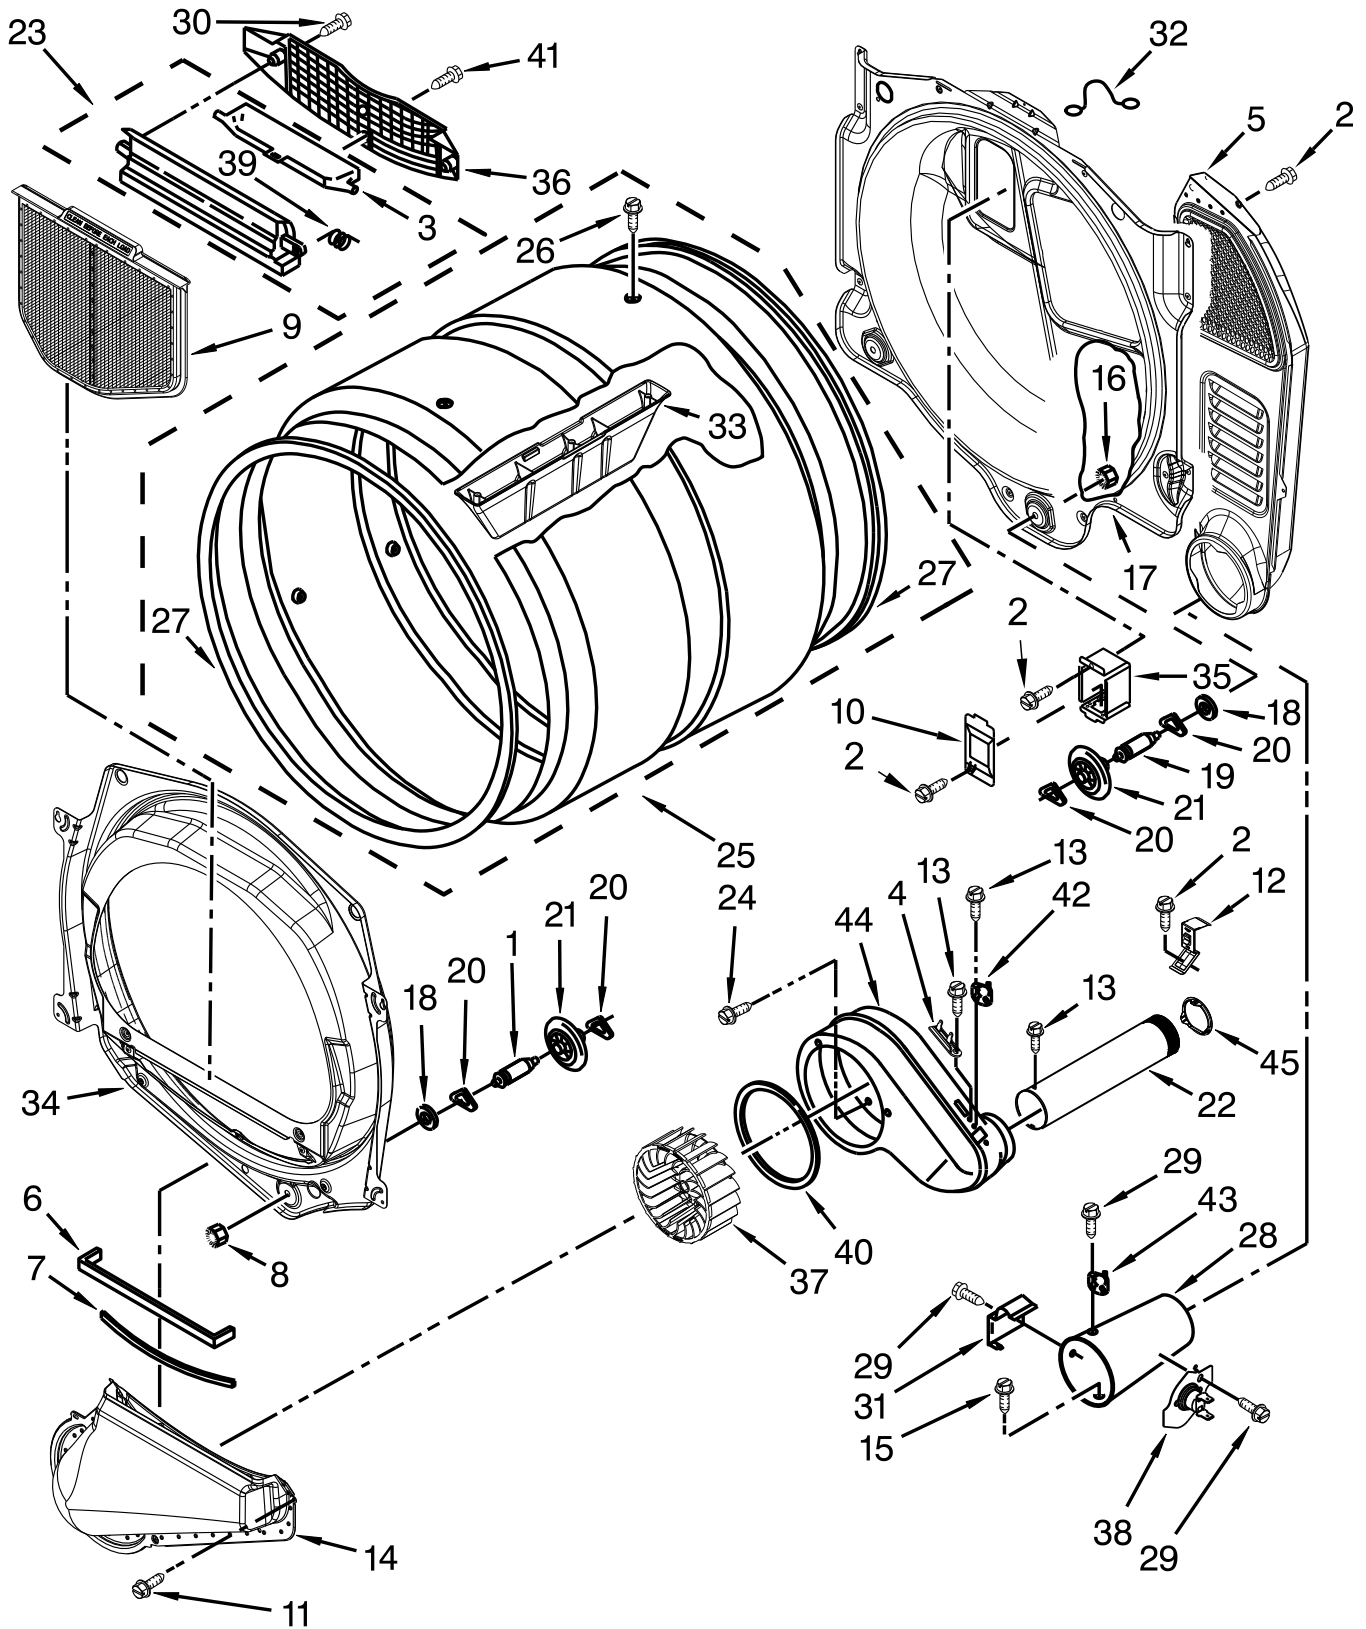

BULKHEAD PARTS

BULKHEAD PARTS

<u>Illus.</u> <u>No.</u>	<u>Part No.</u>	<u>Description</u>	<u>Illus.</u> <u>No.</u>	<u>Part No.</u>	<u>Description</u>	<u>Illus.</u> <u>No.</u>	<u>Part No.</u>	<u>Description</u>
1	W10359271	Shaft, Drum Roller - Right Hand Thread	15	693995	Screw	30	3387230	Screw
2	3390647	Screw	16	W10001120	Nut, Hex (Left Hand Thread)	31	338906	Sensor, Radiant
3	W10153413	Door, Lint Screen	17	W10080170	Bulkhead, Rear	32	3401707	Jumper, Wire
4	3392519	Fuse, Thermal (91C)	18	3387459	Washer	33	W10153409	Baffle, Drum
5	3394346	Assembly, Air Duct	19	W10359272	Shaft, Drum Roller - Left Hand Thread	34	8565061	Bulkhead, Front
6	697813	Seal, Outlet Housing	20	W10512946	Washer, Tri Ring	35	8578825	Bracket, Drum Light
7	697814	Seal, Drum Front	21	W10314171	Roller, Support	36	W10153412	Grille, Outlet
8	3934666	Nut, Hex	22	8563728	Pipe, Exhaust	37	W10349492	Wheel, Blower
9		Lint Screen	23	W10153423	Assembly, Outlet Housing	38	8573713	Cut-Off, Thermal
	W10596627	White	24	489463	Screw	39	3394986	Spring, Lint Screen Door
10	3402841	Lens, Drum Light	25	W10549246	Assembly, Drum (Complete)	40	697770	Seal, Plate Cover
11	359625	Screw	26	W10219342	Screw	41	695240	Screw
12	8572105	Clip, Exhaust	27	W10521118	Seal, Drum	42	8577274	Thermistor
13	8533971	Screw	28	8573824	Funnel, Burner	43	3391912	Thermostat, Hi Limit
14	8066168	Assembly, Lint Duct	29	90767	Screw	44	8544362	Housing, Blower
						45	W10344699	Collar, Duct