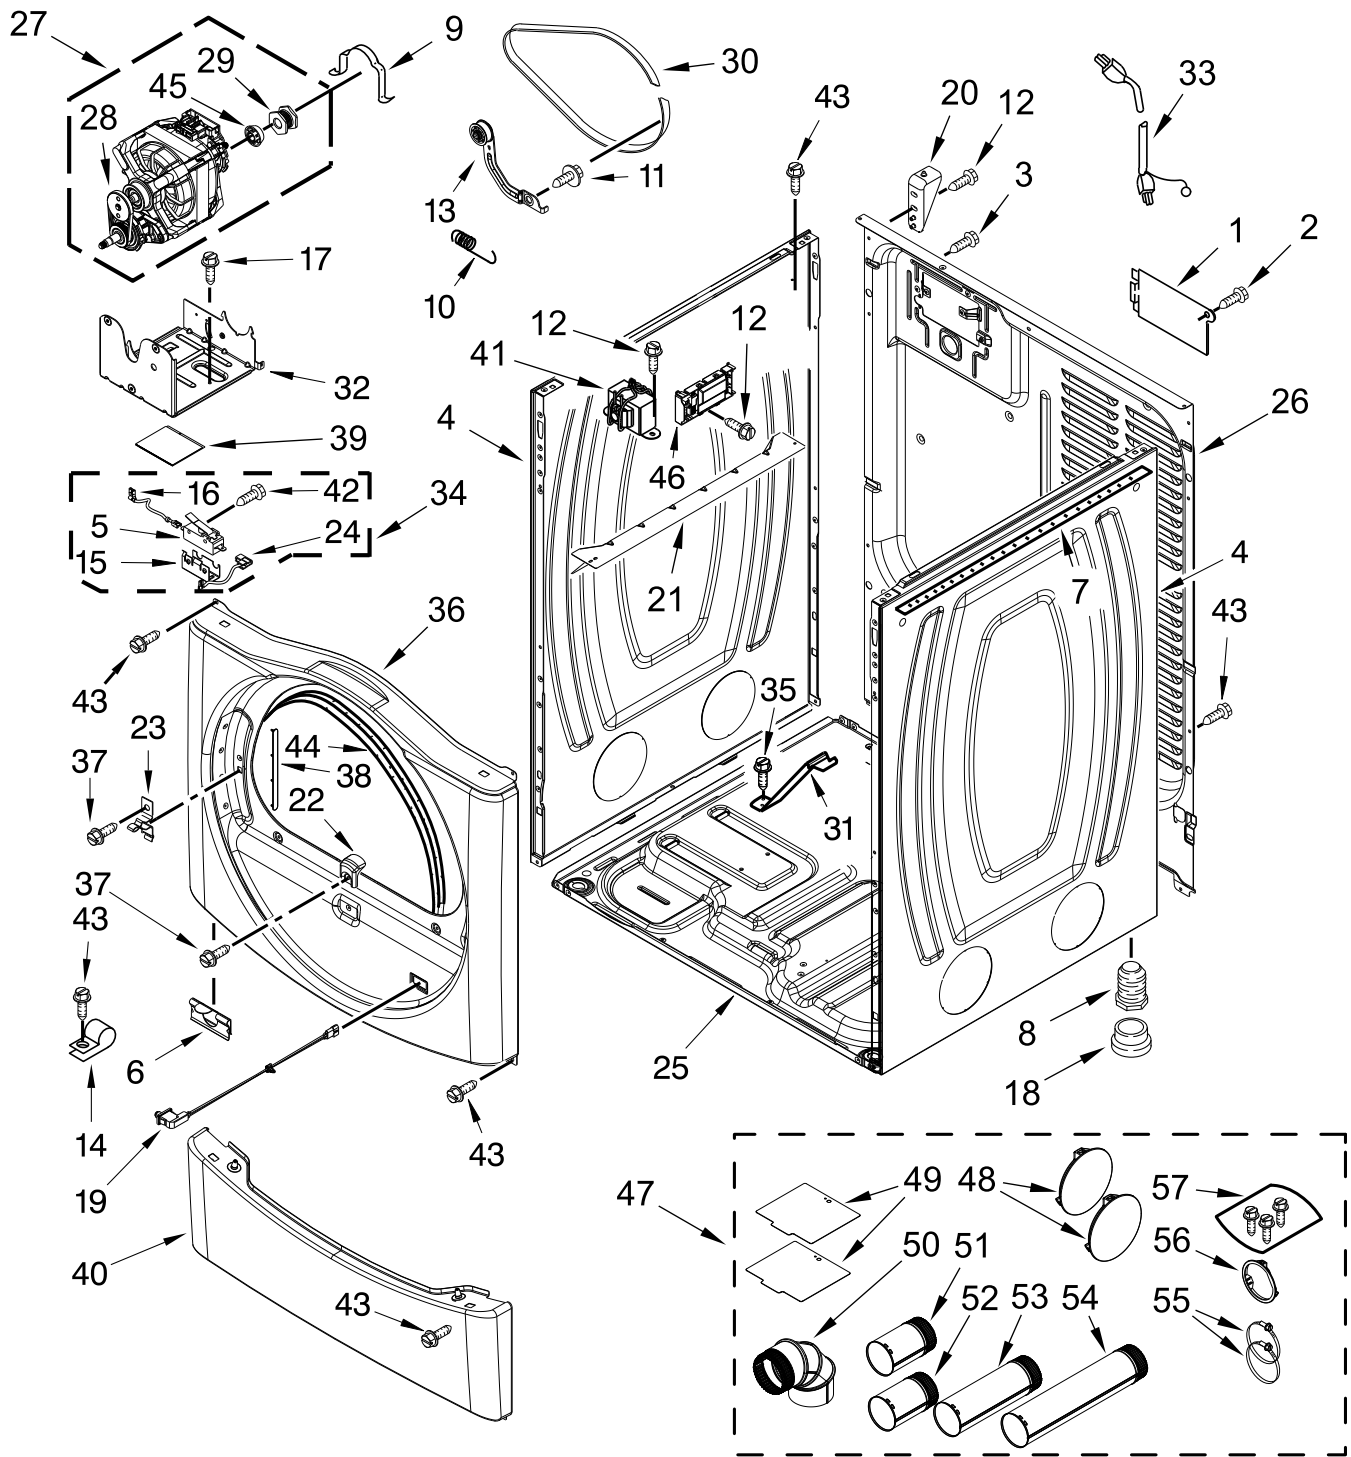

CABINET PARTS

CABINET PARTS

<u>Illus.</u> <u>No.</u>	<u>Part No.</u>	<u>Description</u>	<u>Illus.</u> <u>No.</u>	<u>Part No.</u>	<u>Description</u>	<u>Illus.</u> <u>No.</u>	<u>Part No.</u>	<u>Description</u>
1	8317339	Cover, Terminal Block	20	W10137398	Stop, Top Panel	41	W10131839	Transformer
2	3390814	Screw	21	8563727	Bracket, Control	42	98129	Screw
3	W10773242	Screw	22	8580015	Ramp, Door	43	3390647	Screw
4		Panel, Side	23	8565122	Strike, Door	44	3387242	Seal, Front Panel
	W10542714	White	24	8539892	Wire, Motor To Belt Switch	45	3393657	Restrainer, Belt
5	8564010	Assembly, Switch and Actuator	25	8565046	Base, Cabinet	46	W10166305	Control Board
6	8519459	Clip, Toe Panel	26	8565059	Panel, Rear			Optional Parts Not Included|Dryer Exhaust Kit|(For Side & Bottom Venting)
7	8318396	Seal, Foam	27	W10396034	Assembly, Motor 60 HZ.	47	W10470674	Kit, 4-Way Venting
8	3392100	Foot, Dryer	28	3405160	Belt, Drive (Blower Wheel)	48		Plug, Multivent
	279810	Foot, Optional (Extended Length Package Of 2) (Not Included)	29	3394341	Pulley, Motor		W10404617	White
9	660658	Clamp, Motor	30	W10131172	Belt, Drive	49	W10354249	Plate, Cover
10	W10446781	Spring, Idler	31	8529757	Bracket, Burner	50	W10416072	Elbow
11	3389420	Screw	32	W10135695	Bracket, Motor	51	8563748	Pipe, Exhaust
12	8533971	Screw	33	3401401	Cord, Power	52	W10331278	Pipe, Exhaust (Short)
13	W10344192	Assembly, Idler	34	W10155571	Switch, Assembly	53	8563747	Pipe, Exhaust (Medium)
14	3978776	Bracket, Gas Pipe	35	693995	Screw	54	8563749	Pipe, Exhaust (Long)
15	8564011	Bracket, Switch	36		Panel, Front	55	696392	Hose Clamp
16	W10167613	Wire, Belt Switch		W10549665	White	56	W10344699	Collar, Duct
17	343641	Screw	37	3357011	Screw	57	488729	Screw
18	3391943	Boot, Foot	38	8565043	Plug, Front Panel			
19	W10350910	Assembly, Door Switch	39	W10836094	Motor, Sound Pad			
			40		Toe Panel			
				8540621	White