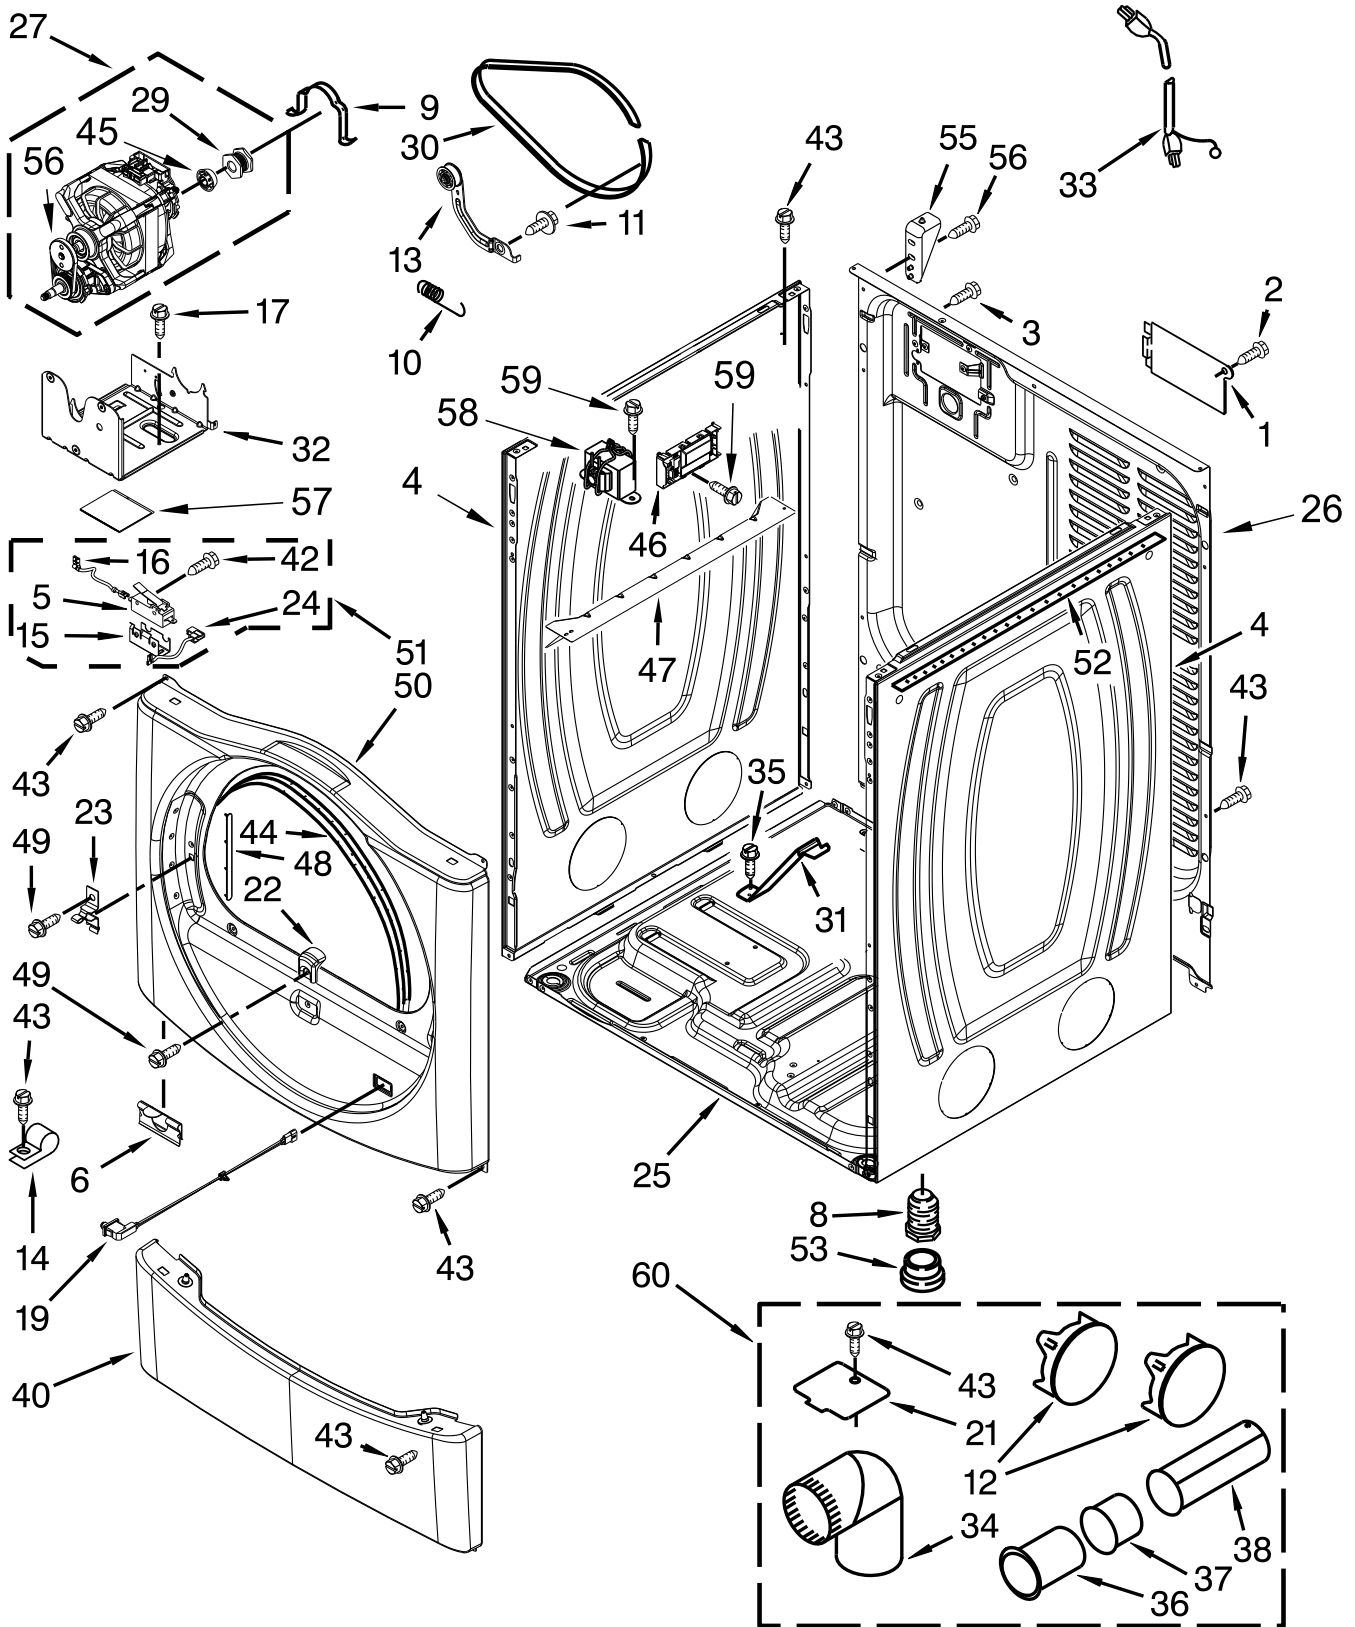

CABINET PARTS

CABINET PARTS

<u>Illus.</u> <u>No.</u>	<u>Part No.</u>	<u>Description</u>	<u>Illus.</u> <u>No.</u>	<u>Part No.</u>	<u>Description</u>	<u>Illus.</u> <u>No.</u>	<u>Part No.</u>	<u>Description</u>
1	8317340	Cover, Terminal Block	22	8580015	Ramp, Door	47	8563727	Bracket, Control
2	3390814	Screw	23	8565122	Strike, Door	48	8565043	Plug, Front Panel
3	8533974	Screw	24	8539892	Wire, Motor To Belt Switch	49	3357011	Screw
4		Panel, Side	25	8565046	Base, Cabinet	50		Panel, Front
	W10542714	White	26	8565059	Panel, Rear		W10549665	White
5	8564010	Assembly, Switch and Actuator	27	W10396034	Assembly, Motor 60 HZ.	51	W10155571	Switch, Assembly
6	8519459	Clip, Toe Panel	29	3394341	Pulley, Motor	52	8318396	Seal, Foam
8	3392100	Foot, Dryer	30	W10131172	Belt, Drive	53	3391943	Boot, Foot
	279810	Foot, Optional (Extended Length Package Of 2) (Not Included)	31	8529757	Bracket, Burner	55	W10137398	Stop, Top Panel
9	660658	Clamp, Motor	32	W10135695	Bracket, Motor	56	3405160	Belt, Drive (Blower Wheel)
10	W10446781	Spring, Idler	33	3401401	Cord, Power	57	W10212660	Motor, Sound Pad
11	3389420	Screw	34	49026	Elbow	58	W10131839	Transformer
12		Plug, Multivent	35	693995	Screw	59	8533971	Screw
	697750	White	36	8563747	Pipe, Exhaust (Medium)			Optional Parts Not Included|Dryer Exhaust Kit|(For Side & Bottom Venting)
13	W10344192	Assembly, Idler	37	8563750	Pipe, Exhaust (Short)	60	W10470674	Kit, 4-Way Venting
14	3978776	Bracket, Gas Pipe	38	8563749	Pipe, Exhaust (Long)			
15	8564011	Bracket, Switch	40		Toe Panel			
16	W10167613	Wire, Belt Switch		8540621	White			
17	343641	Screw	42	W10002600	Screw			
19	W10350910	Assembly, Door Switch	43	3390647	Screw			
21	8066115	Plate, Cover	44	3387242	Seal, Front Panel			
			45	3393657	Restrainer, Belt			
			46	W10166305	Control Board