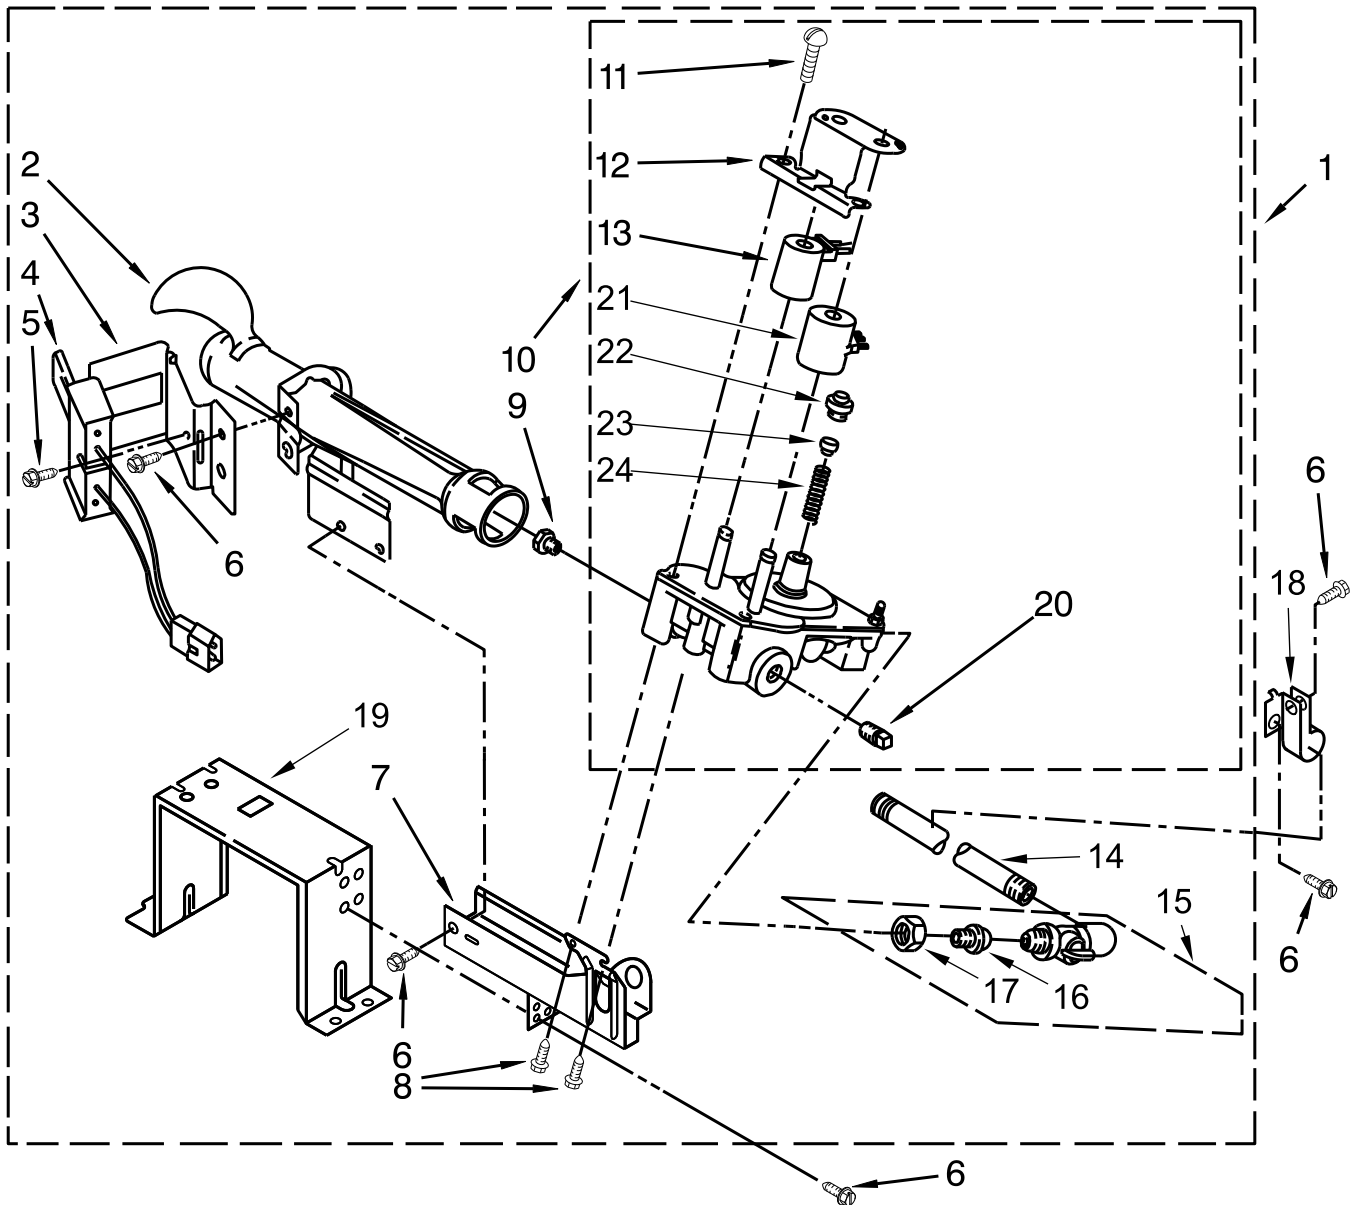

W10400668 BURNER ASSEMBLY PARTS

USE WITH TYPE 1 - NATURAL, TYPE 2 - MIXED,
AND TYPE 4 - LIQUEFIED PROPANE AND BUTANE GASES

W10400668 BURNER ASSEMBLY PARTS

<u>Illus.</u> <u>No.</u>	<u>Part No.</u>	<u>Description</u>	<u>Illus.</u> <u>No.</u>	<u>Part No.</u>	<u>Description</u>	<u>Illus.</u> <u>No.</u>	<u>Part No.</u>	<u>Description</u>
1	W10135231	Burner Assembly (60 Hz)	12	694538	Bracket, Coil	24	694422	Spring, Regulator
2	688617	Tube, Burner	13	694540	Coil, 60 Hz. (2 Terminal) (Main)			Following Parts Not Illustrated
3	694298	Bracket, Ignitor	14	W10110395	Pipe, Gas Supply	W10135245		Conversion Kit (Type 1 and 2) to Type L.P.G.
4	686590	Ignitor	15	697441	Valve, Gas			
5	3393909	Screw	16	3393767	Pipe, Tail			
6	343641	Screw	17	233076	Nut, Compression			
7	3389871	Base, Burner	18	3387561	Clamp, Pipe			
8	3387057	Screw	19	3389889	Bracket, Support			
9		Orifice, Burner	20	239822	Plug, Pipe			
	234870	Type 1 (Natural)	21	694539	Coil, 60 Hz (Split) (3 Terminal) (Pilot Position)			
	234868	Type 4 (Propane)	22	694424	Leak, Limiter			
10	W10141728	Valve, Gas (60 Hz - Complete)	23	694423	Screw, Regulator Adjustment			
11	694421	Screw, Coil