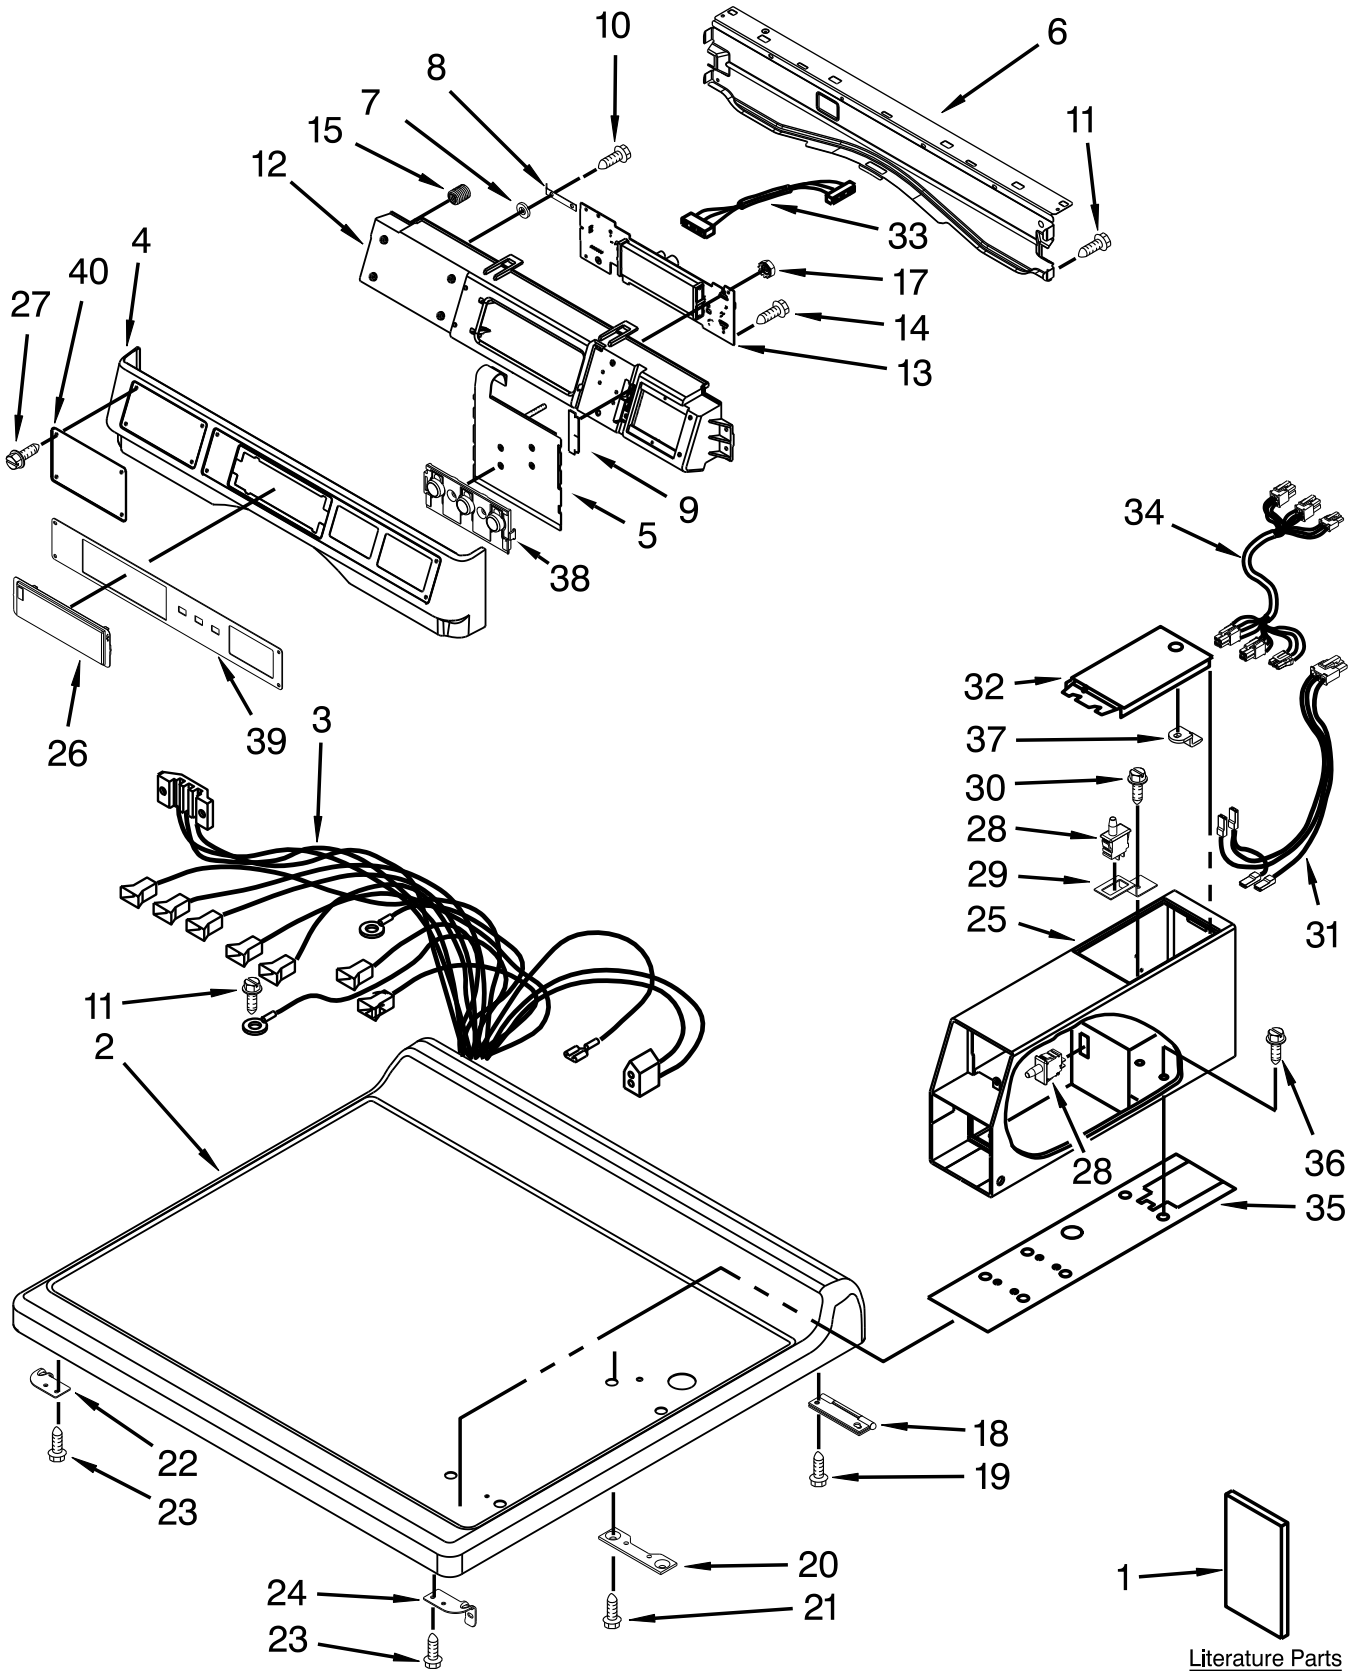

COMMERCIAL GAS DRYER

MODELS:

CGD8990XW2 (White)

TOP AND CONSOLE PARTS

Literature Parts

TOP AND CONSOLE PARTS

<u>Illus. No.</u>	<u>Part No.</u>	<u>Description</u>	<u>Illus. No.</u>	<u>Part No.</u>	<u>Description</u>	<u>Illus. No.</u>	<u>Part No.</u>	<u>Description</u>
1		Literature Parts	13	W10166386	User-Interface Assembly	28	W10131838	Switch, Vault Service Door
	W10184516	Installation Instruction	14	489136	Screw	29	W10133508	Bracket, Service Switch
	W10166378	Tech Sheet	15	W10189313	Insert	30	W10139210	Screw
	W10166312	Wiring Diagram	17	W10139046	Nut	31	W10211244	Wire, Harness Sensor Switch
2		Top	18		Hinge & Pin Assembly	32	3351136	Assembly, Service Door
	W10137411	White		8565018	White	33	W10166307	Harness, Communication
3	W10555112	Harness, Main	19	342055	Screw	34	W10166308	Harness, Meter Case
4	W10137459	Console (Outer)	20	3347825	Plate, Mounting	35	W10137448	Cushion, Meter Case
5	W10135255	Switch, Membrane & Backer Plate	21	98445	Screw	36	3349065	Bolt
6	8565237	Bracket, Console	22	W10137445	Bracket - Top Panel, Left	37	W10156125	Cam, Commercial Lock
7	W10189075	Washer, Brass	23	3390647	Screw	38	W10137455	Push Button
8	W10532923	Ground-Jumper, Tab	24	W10137444	Bracket - Top Panel, Right	39	W10334890	Fascia-Console
9	W10187276	Seal, Console	25	W10171132	Meter Case	40	W10137462	Fascia-Dispenser
10	488234	Screw	26	W10267645	Cover, Display			
11	3390647	Screw	27	W10137457	Screw			
12	W10137427	Console (Inner)						