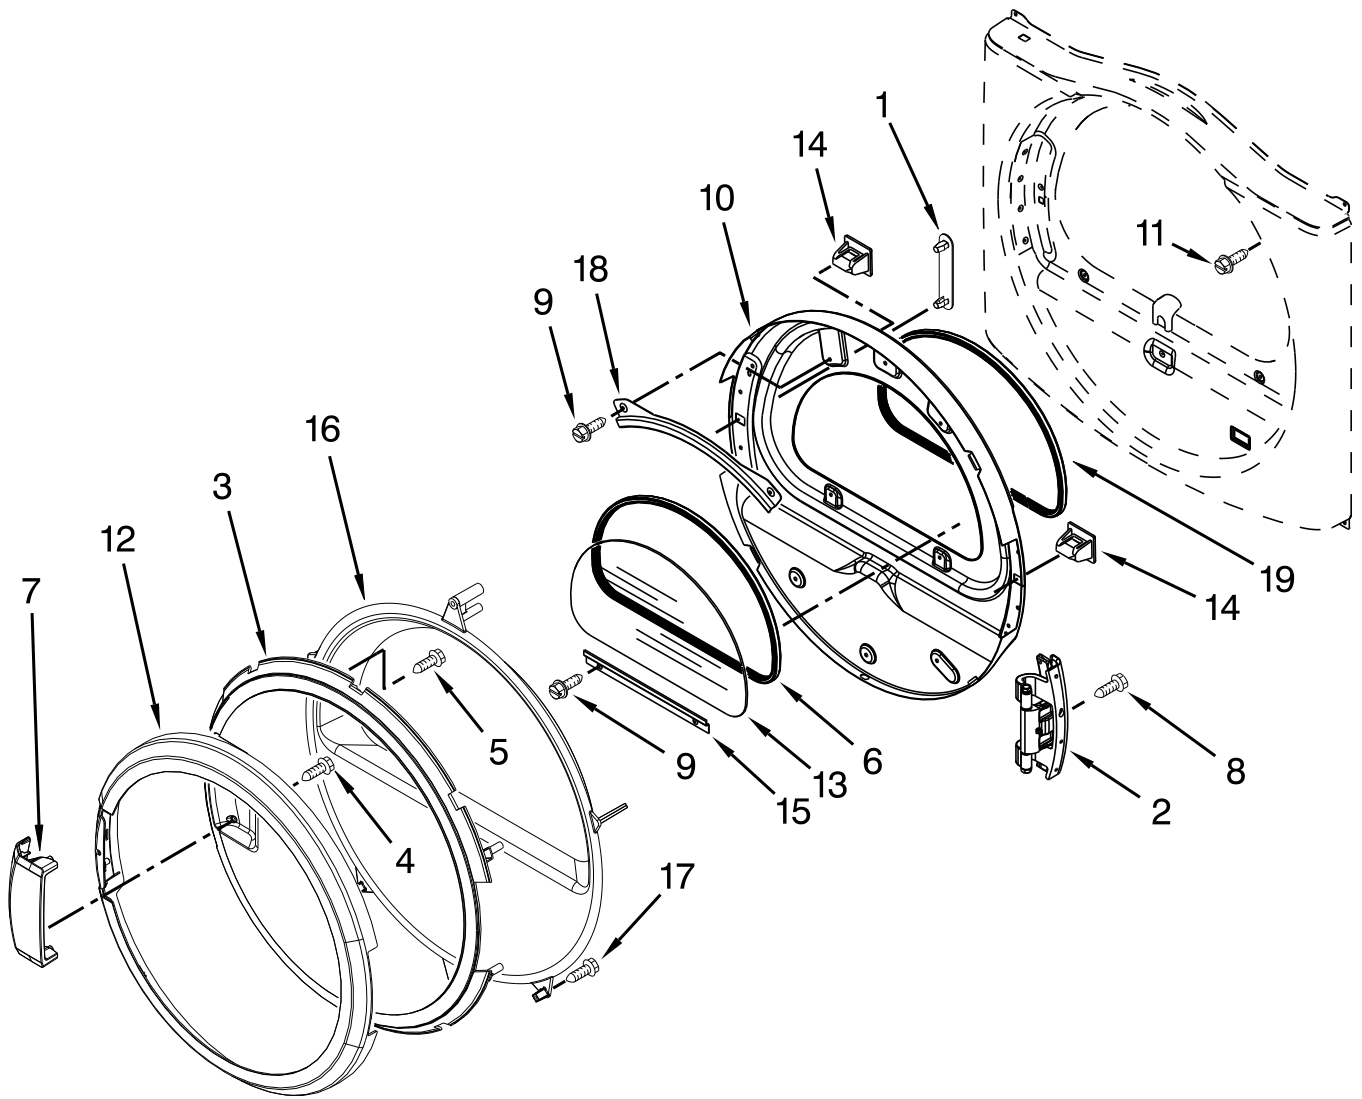

W10400668 BURNER ASSEMBLY PARTS

USE WITH TYPE 1 - NATURAL, TYPE 2 - MIXED,
AND TYPE 4 - LIQUEFIED PROPANE AND BUTANE GASES

W10400668 BURNER ASSEMBLY PARTS

<u>Illus.</u> <u>No.</u>	<u>Part No.</u>	<u>Description</u>	<u>Illus.</u> <u>No.</u>	<u>Part No.</u>	<u>Description</u>	<u>Illus.</u> <u>No.</u>	<u>Part No.</u>	<u>Description</u>
1	W10135231	Burner Assembly (60 Hz)	12	694538	Bracket, Coil	24	694422	Spring, Regulator
2	688617	Tube, Burner	13	694540	Coil, 60 Hz. (2 Terminal) (Main)			Following Parts Not Illustrated
3	694298	Bracket, Ignitor	14	W10110395	Pipe, Gas Supply	W10135245		Conversion Kit (Type 1 and 2) to Type L.P.G.
4	686590	Ignitor	15	697441	Valve, Gas			
5	3393909	Screw	16	3393767	Pipe, Tail			
6	343641	Screw	17	233076	Nut, Compression			
7	3389871	Base, Burner	18	3387561	Clamp, Pipe			
8	3387057	Screw	19	3389889	Bracket, Support			
9		Orifice, Burner	20	239822	Plug, Pipe			
	234870	Type 1 (Natural)	21	694539	Coil, 60 Hz (Split) (3 Terminal) (Pilot Position)			
	234868	Type 4 (Propane)	22	694424	Leak, Limiter			
10	W10141728	Valve, Gas (60 Hz - Complete)	23	694423	Screw, Regulator Adjustment			
11	694421	Screw, Coil						

DOOR PARTS

DOOR PARTS

<u>Illus.</u> <u>No.</u>	<u>Part No.</u>	<u>Description</u>
1	8565119	Hole Cover, Hinge
2	W10304672	Assembly, Door Hinge
3	W10137473	Assembly, Door Intermediate
4	9742177	Screw
5	3400618	Screw
6	8579663	Seal, Window
7		Handle, Door
	W10112976	White