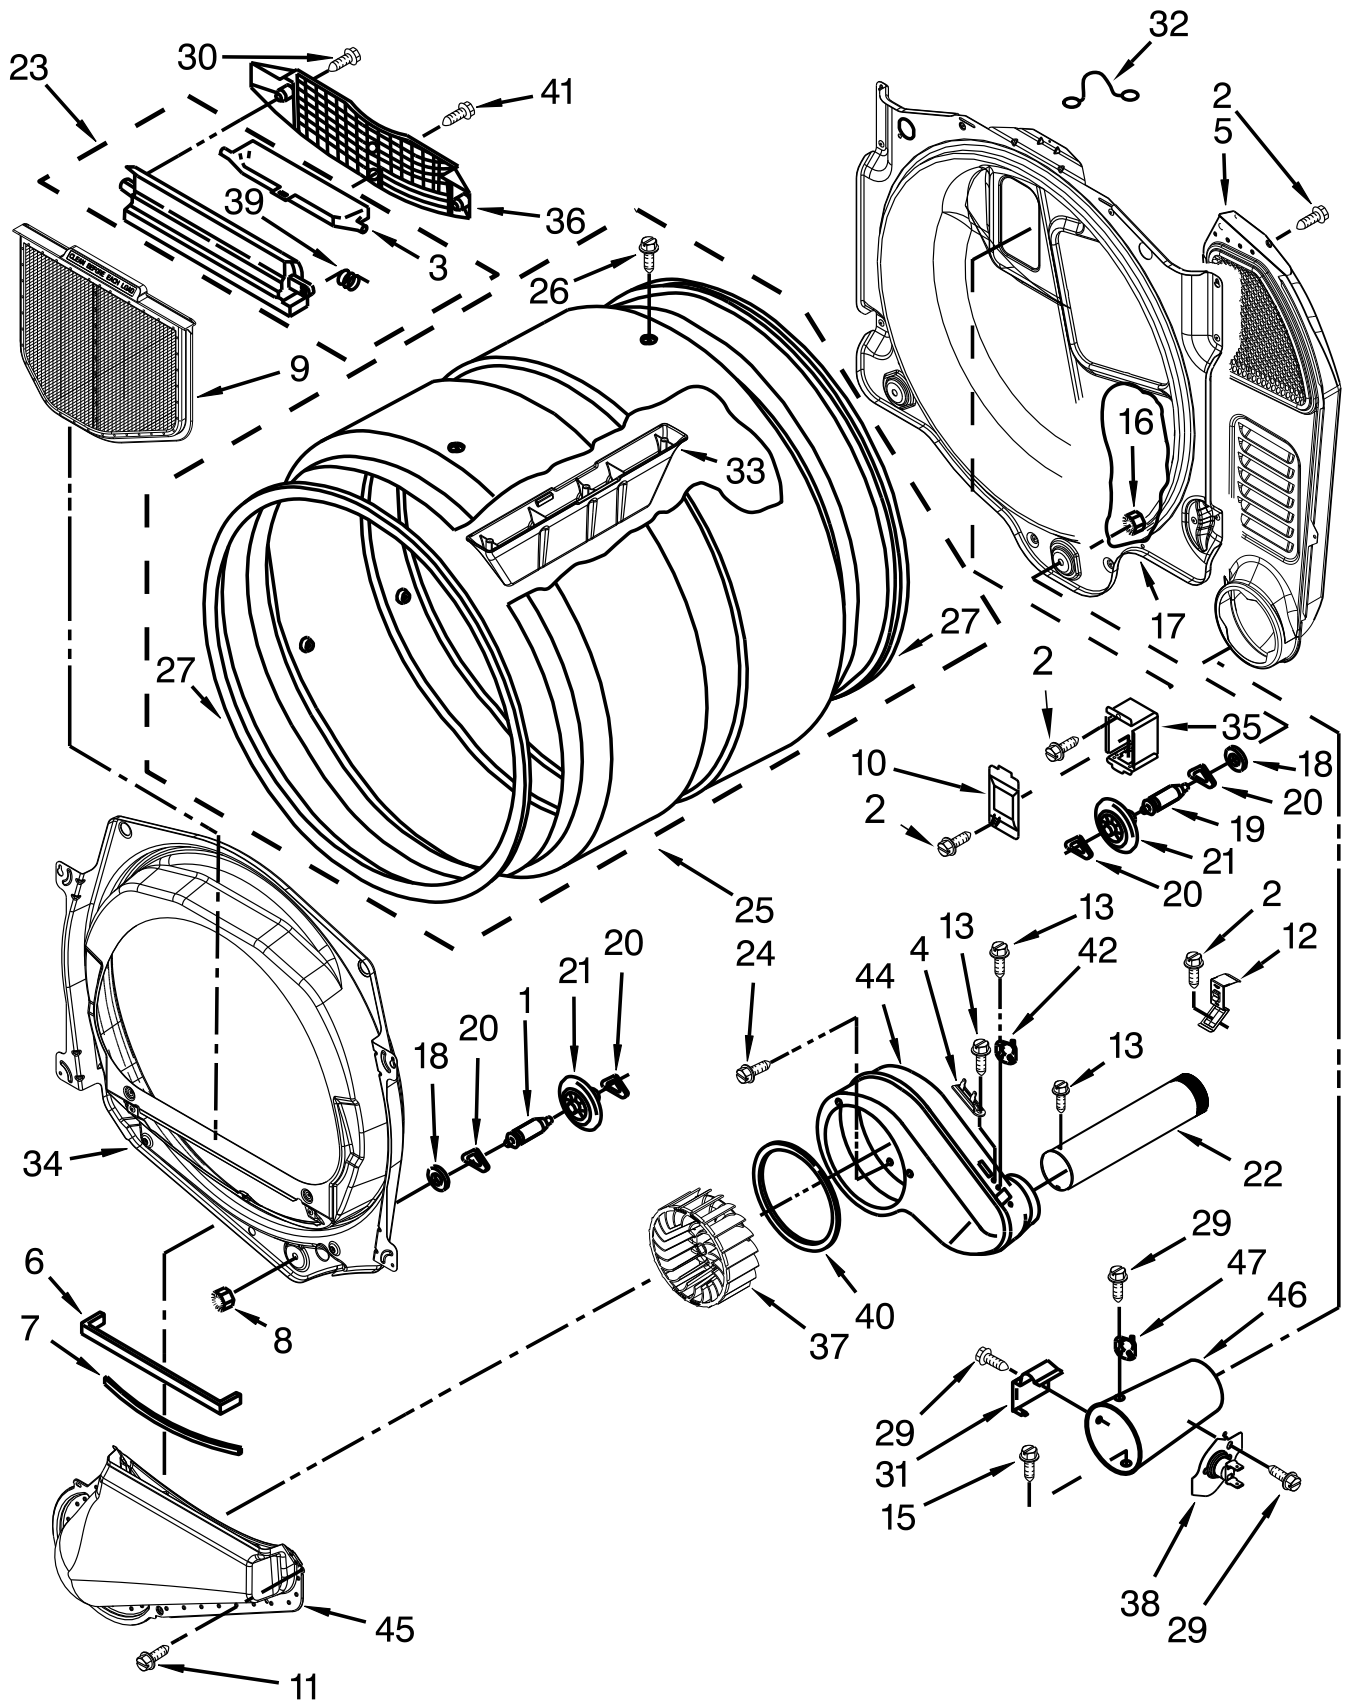

BULKHEAD PARTS

BULKHEAD PARTS

<u>Illus.</u> <u>No.</u>	<u>Part No.</u>	<u>Description</u>	<u>Illus.</u> <u>No.</u>	<u>Part No.</u>	<u>Description</u>	<u>Illus.</u> <u>No.</u>	<u>Part No.</u>	<u>Description</u>
1	W10359271	Shaft, Drum Roller - Right Hand Thread	19	W10359272	Shaft, Drum Roller - Left Hand Thread	38	8573713	Cut-Off, Thermal
2	3390647	Screw	20	W10512946	Washer, Tri Ring	39	3394986	Spring, Lint Screen Door
3	W10153413	Door, Lint Screen	21	W10314171	Roller, Support	40	697770	Seal, Plate Cover
4	3392519	Fuse, Thermal (91C)	22	8563728	Pipe, Exhaust	41	695240	Screw
5	3394346	Assembly, Air Duct	23	W10153423	Assembly, Outlet Housing	42	8577274	Thermistor
6	697813	Seal, Outlet Housing	24	489463	Screw	44	8544362	Housing, Blower
7	697814	Seal, Drum Front	25	W10549246	Assembly, Drum (Complete)	45	8066168	Assembly, Lint Duct
8	3934666	Nut, Hex	26	W10219342	Screw	46	8573824	Funnel, Burner
9	W10596627	Screen, Lint	27	W10521118	Seal, Drum	47	3391912	Thermostat, Hi Limit
10	3402841	Lens, Drum Light	29	90767	Screw			
11	359625	Screw	30	3387230	Screw			
12	8572105	Clip, Exhaust	31	338906	Sensor, Radiant			
13	8533971	Screw	32	3401707	Jumper, Wire			
15	693995	Screw	33	W10153409	Baffle, Drum			
16	W10001120	Nut, Hex (Left Hand Thread)	34	8565061	Bulkhead, Front			
17	W10080170	Bulkhead, Rear	35	8578825	Bracket, Drum Light			
18	3387459	Washer	36	W10153412	Grille, Outlet			
			37	W10349492	Wheel, Blower