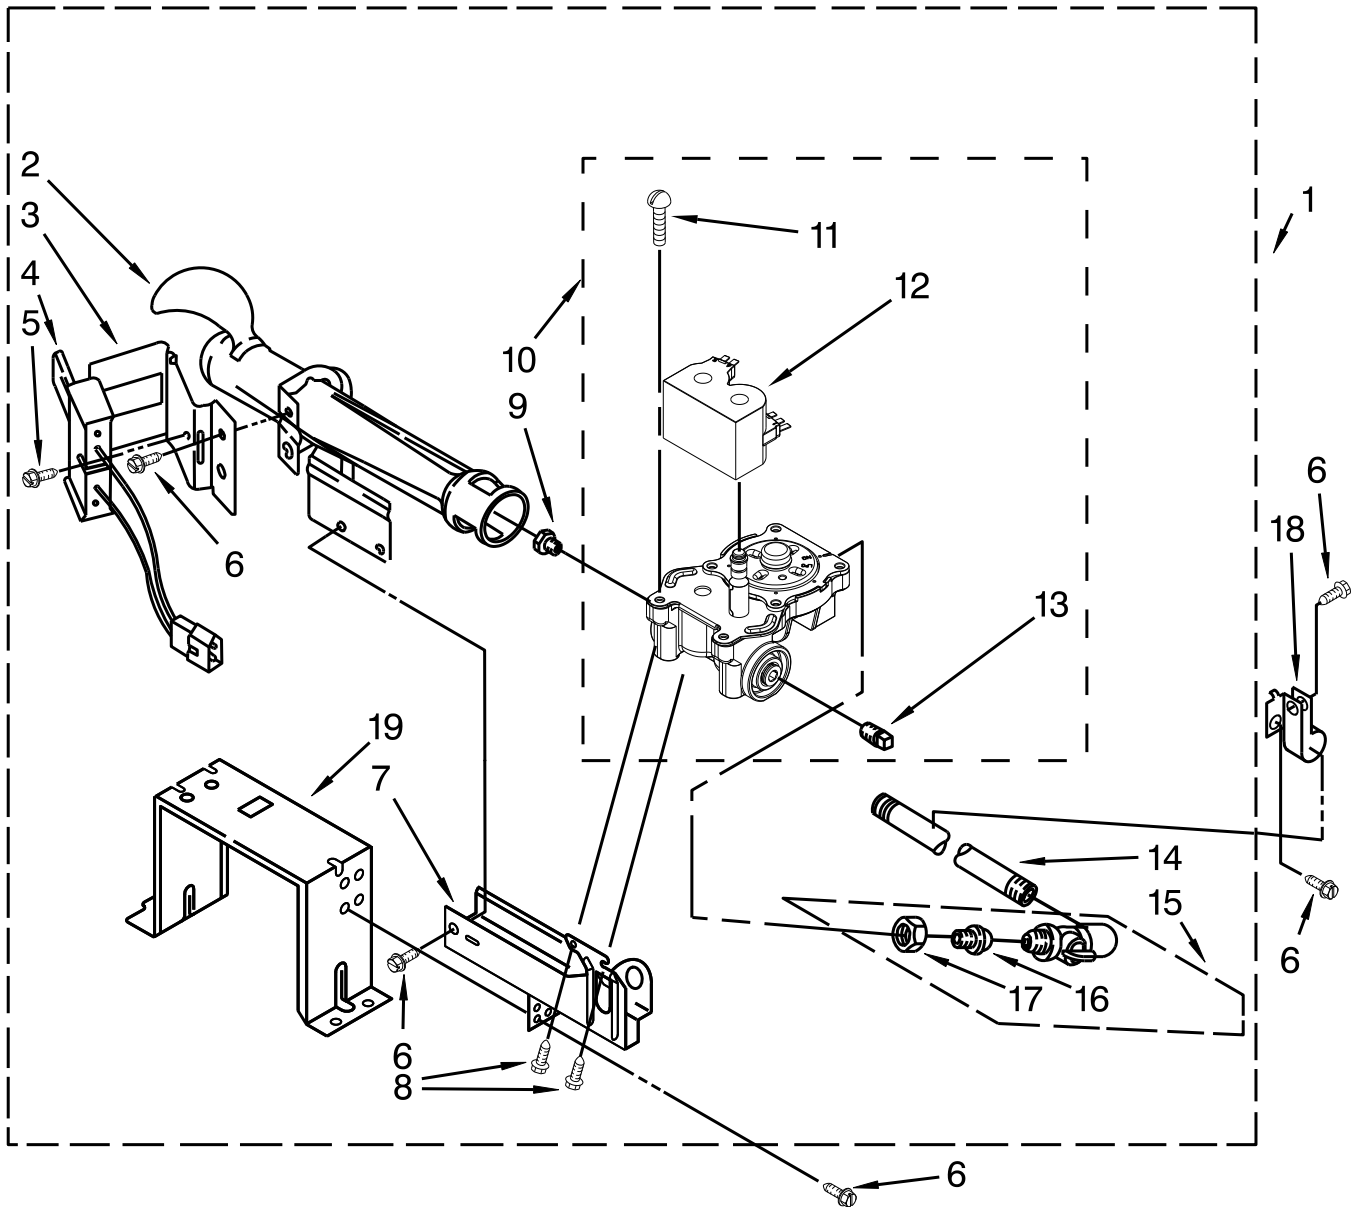

W10400668 BURNER ASSEMBLY PARTS

USE WITH TYPE 1 - NATURAL, TYPE 2 - MIXED,
AND TYPE 4 - LIQUEFIED PROPANE AND BUTANE GASES

W10400668 BURNER ASSEMBLY PARTS

<u>Illus.</u> <u>No.</u>	<u>Part No.</u>	<u>Description</u>	<u>Illus.</u> <u>No.</u>	<u>Part No.</u>	<u>Description</u>	<u>Illus.</u> <u>No.</u>	<u>Part No.</u>	<u>Description</u>
1	W10400668	Burner Assembly (60 Hz)	9		Orifice, Burner	15	697441	Valve, Gas
2	688617	Tube, Burner		234870	Type 1 (Natural)	16	3393767	Pipe, Tail
3	694298	Bracket, Ignitor		234868	Type 4 (Propane)	17	233076	Nut, Compression
4	686590	Ignitor	10	W10299939	Valve, Gas 60 Hz. (Complete)	18	3387561	Clamp, Pipe
5	3393909	Screw	11	326049536	Screw	19	3389889	Bracket, Support
6	343641	Screw	12	W10328463	Coil (60 Hz)			Following Parts Not Illustrated
7	3389871	Base, Burner	13	W10295523	Pipe Plug		W10135245	Conversion Kit (Type 1 and 2) to Type L.P.G.
8	3387057	Screw	14	W10110395	Pipe, Gas Supply