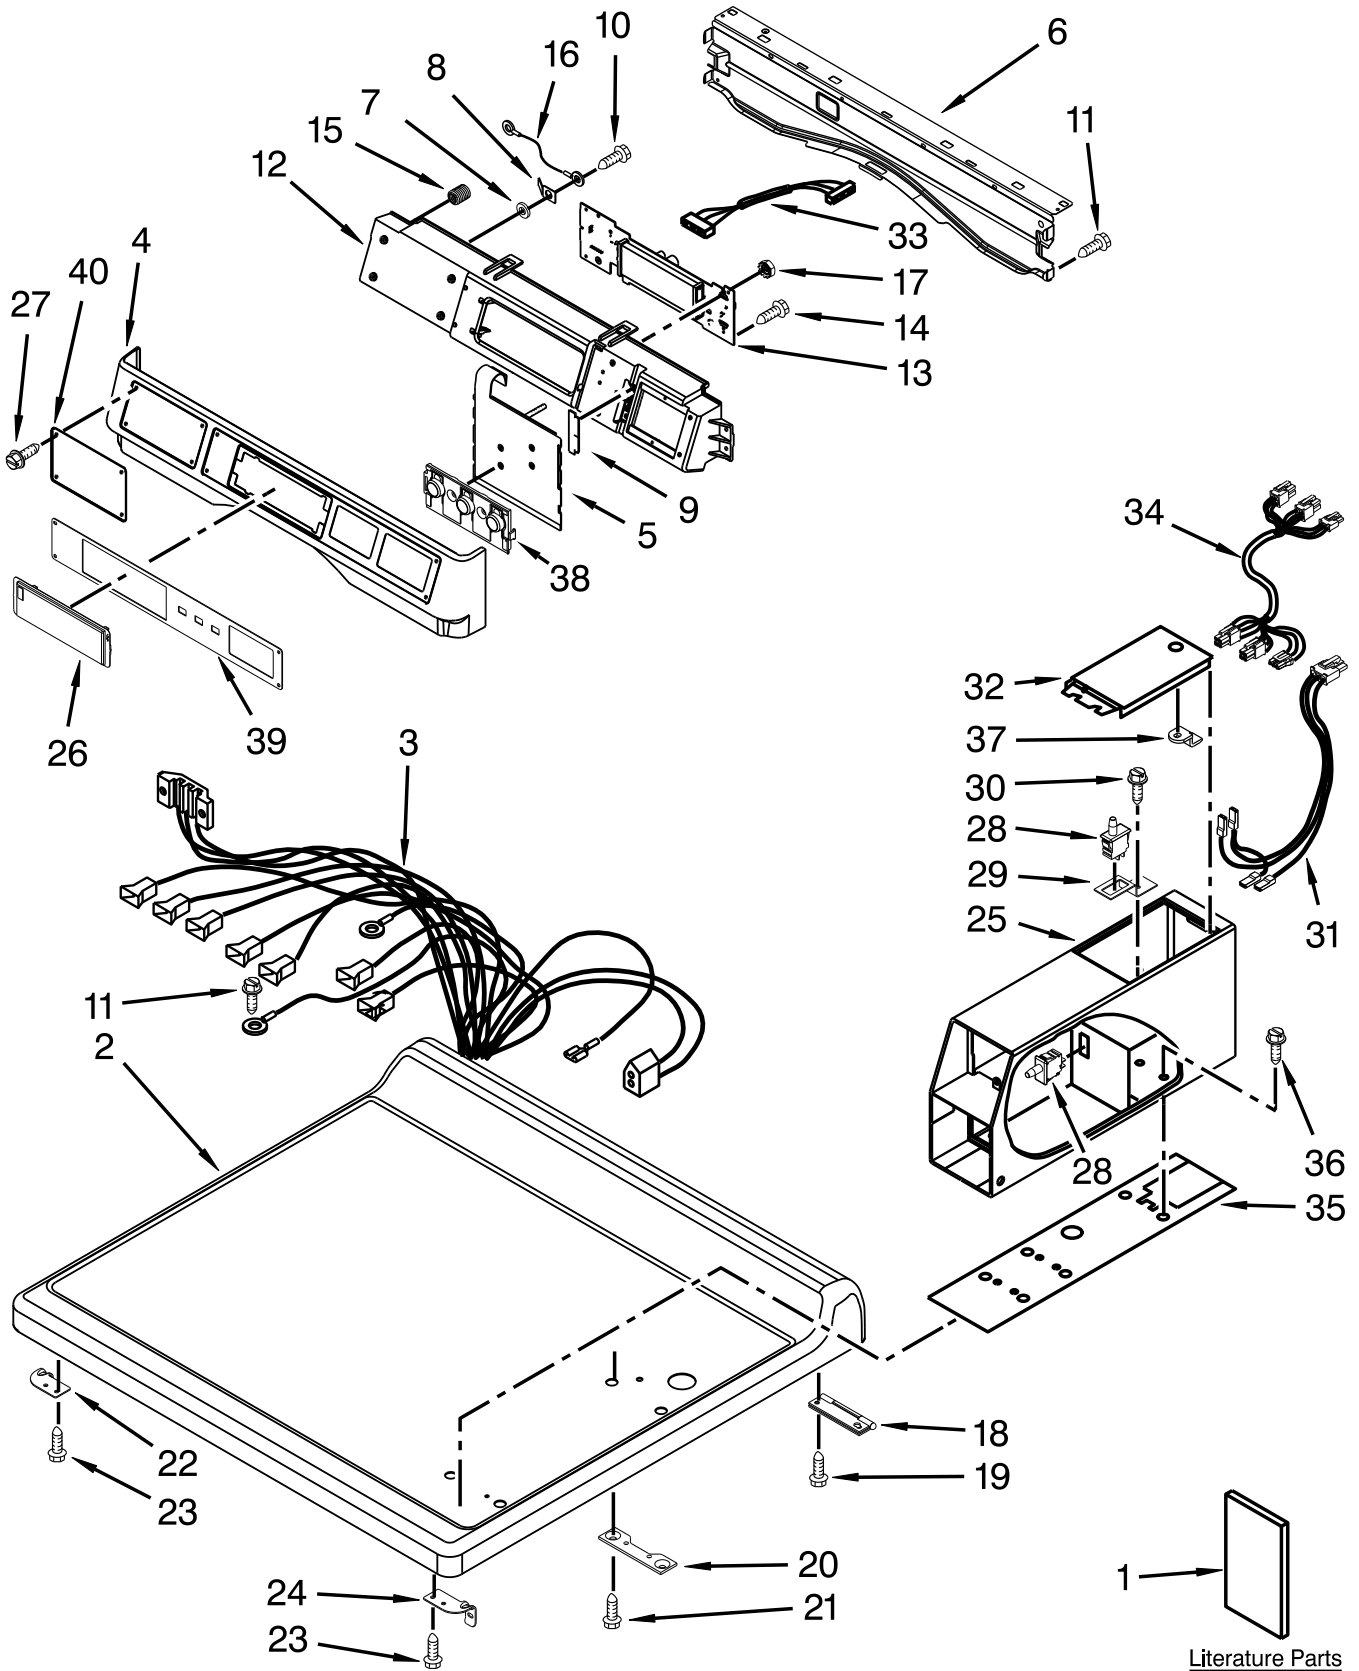

COMMERCIAL GAS DRYER

MODELS:

CDG8990XW1 (White)

TOP AND CONSOLE PARTS

Literature Parts

TOP AND CONSOLE PARTS

<u>Illus. No.</u>	<u>Part No.</u>	<u>Description</u>	<u>Illus. No.</u>	<u>Part No.</u>	<u>Description</u>	<u>Illus. No.</u>	<u>Part No.</u>	<u>Description</u>
1		Literature Parts	14	489136	Screw	28	W10131838	Switch, Vault Service Door
	W10184516	Installation Instruction	15	W10189313	Insert	29	W10133508	Bracket, Service Switch
	W10166378	Tech Sheet	16	W10188087	Assembly, Ground Wire	30	W10139210	Screw
2		Top	17	W10139046	Nut	31	W10211244	Wire, Harness Sensor Switch
	W10137411	White	18		Hinge & Pin Assembly	32	3351136	Assembly, Service Door
3	W10337045	Harness, Main		8565018	White	33	W10166307	Harness, Communication
4	W10137459	Console (Outer)	19	342055	Screw	34	W10166308	Harness, Meter Case
5	W10135255	Switch, Membrane & Backer Plate	20	3347825	Plate, Mounting	35	W10137448	Cushion, Meter Case
6	8565237	Bracket, Console	21	98445	Screw	36	3349065	Bolt
7	W10189075	Washer, Brass	22	W10137445	Bracket - Top Panel, Left	37	W10156125	Cam, Commercial Lock
8	3373818	Tab, Grounding	23	3390647	Screw	38	W10137455	Push Button
9	W10187276	Seal, Console	24	W10137444	Bracket - Top Panel, Right	39	W10334890	Fascia-Console
10	488234	Screw	25	W10171132	Meter Case	40	W10137462	Fascia-Dispenser
11	3390647	Screw	26	W10267645	Cover, Display			
12	W10137427	Console (Inner)	27	W10137457	Screw			
13	W10166386	User-Interface Assembly						