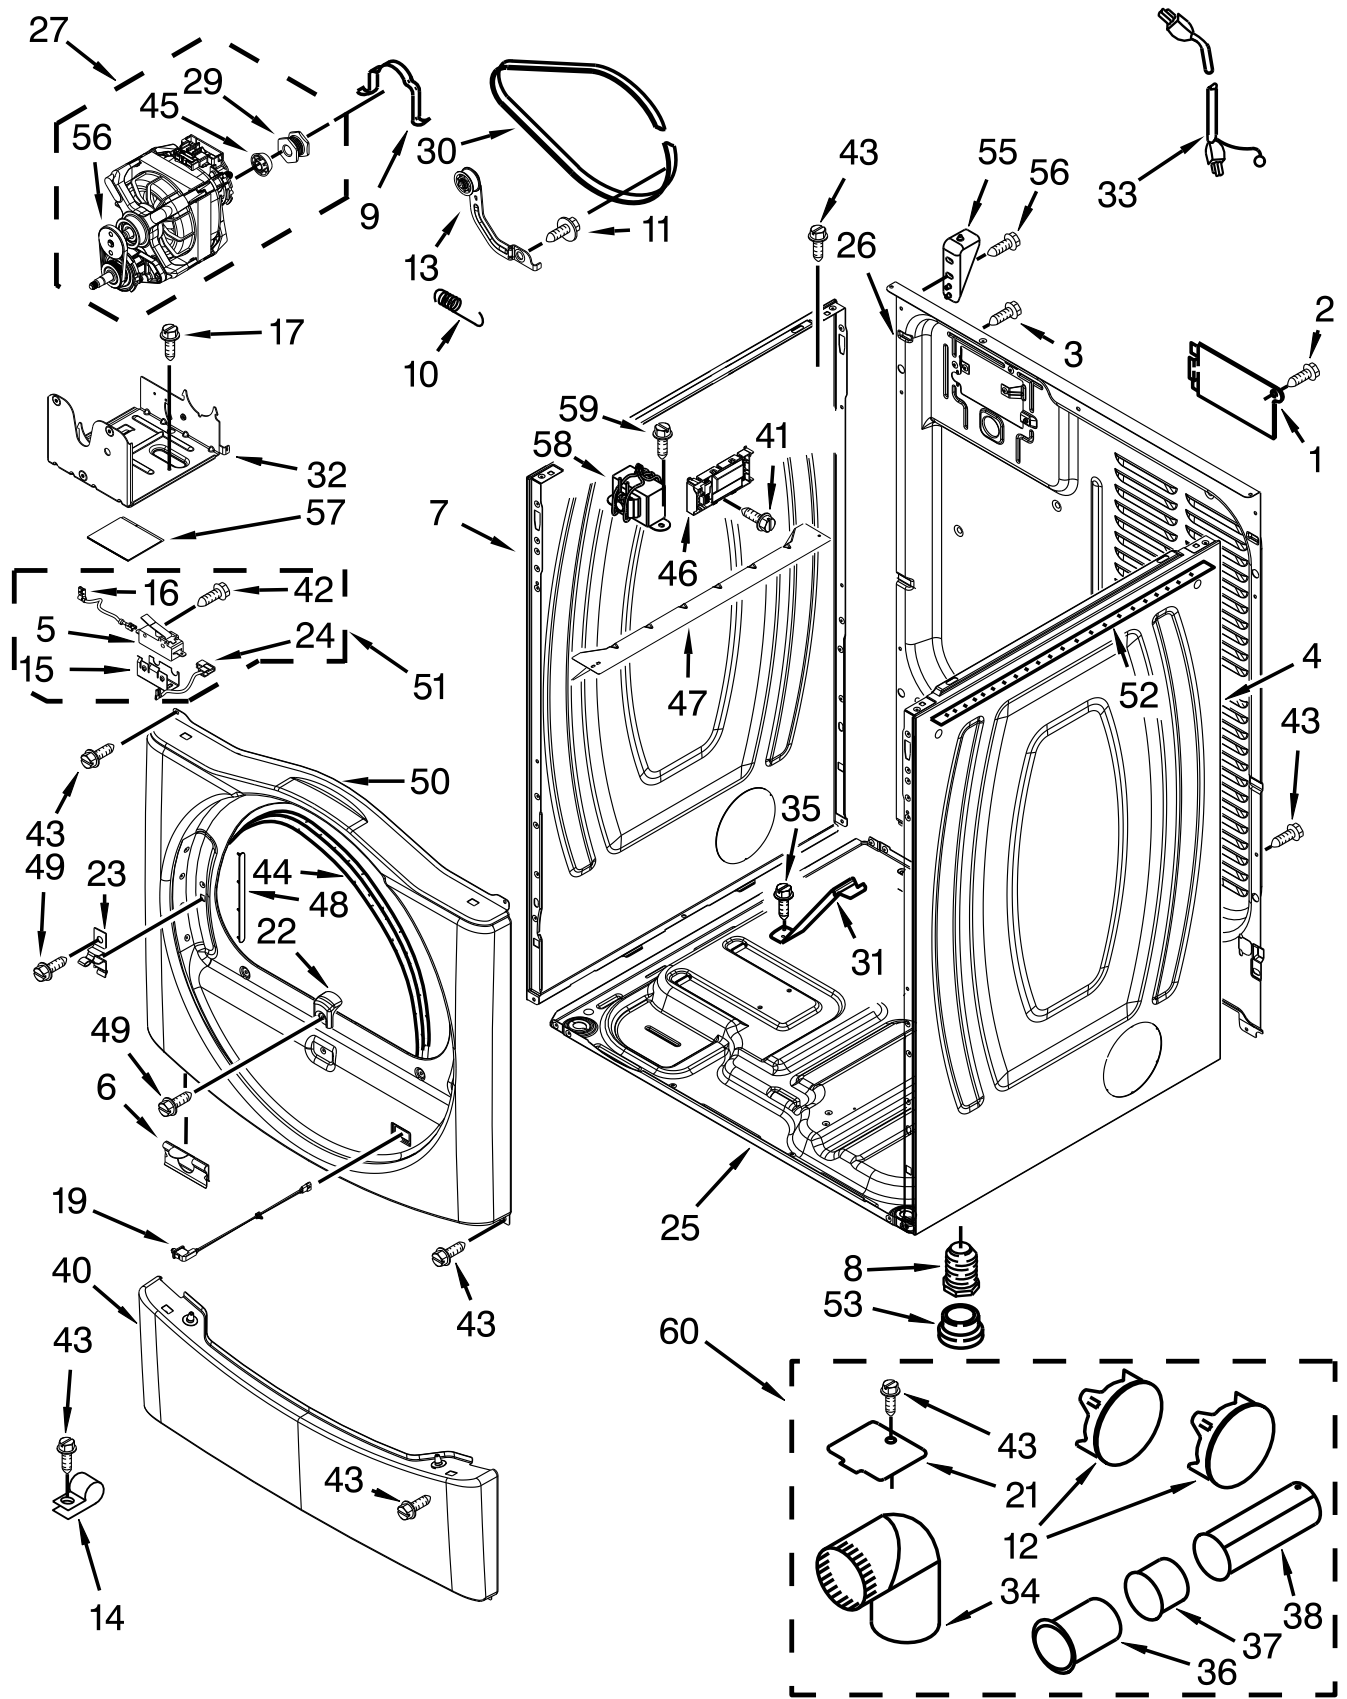

CABINET PARTS

CABINET PARTS

<u>Illus.</u> <u>No.</u>	<u>Part No.</u>	<u>Description</u>	<u>Illus.</u> <u>No.</u>	<u>Part No.</u>	<u>Description</u>	<u>Illus.</u> <u>No.</u>	<u>Part No.</u>	<u>Description</u>
1	8317340	Cover, Terminal Block	21	8066115	Plate, Cover	46	W10166305	Control Board
2	3390814	Screw	22	8580015	Ramp, Door	47	8563727	Bracket, Control
3	8533974	Screw	23	8565122	Strike, Door	48	8565043	Plug, Front Panel
4		Panel, Side (R.H.)	24	8539892	Wire, Motor To Belt Switch	49	3357011	Screw
	8565048	White	25	8565046	Base, Cabinet	50		Front Panel (Includes Illus. 44)
5	8564010	Assembly, Switch and Actuator	26	8565059	Panel, Rear		W10117421	White
6	8519459	Clip, Toe Panel	27	W10396034	Assembly, Motor 60 HZ.	51	W10155571	Switch, Assembly
7		Panel, Side (L.H.)	29	3394341	Pulley, Motor	52	8318396	Seal, Foam
	8565054	White	30	W10131172	Belt, Drive	53	3391943	Boot, Foot
8	3392100	Foot, Dryer	31	8529757	Bracket, Burner	55	W10137398	Stop, Top Panel
	279810	Foot, Optional (Extended Length Package Of 2) (Not Included)	32	W10135695	Bracket, Motor	56	3405160	Belt, Drive (Blower Wheel)
9	660658	Clamp, Motor	33	W10440461	Cord, Power	57	W10212660	Motor, Sound Pad
10	3387374	Spring, Idler	34	49026	Elbow	58	W10131839	Transformer
11	3389420	Screw	35	693995	Screw	59	8533971	Screw
12		Plug, Multivent	36	8563747	Pipe, Exhaust (Medium)			Optional Parts Not Included|Dryer Exhaust Kit|(For Side & Bottom Venting)
	W10331132	Midnight Grey	37	8563750	Pipe, Exhaust (Short)	60	W10470674	Kit, 4-Way Venting
13	W10344192	Assembly, Idler	38	8563749	Pipe, Exhaust (Long)			
14	3978776	Bracket, Gas Pipe	40		Toe Panel			
	8564011	Bracket, Switch		8540621	White			
15	W10167613	Wire, Belt Switch	41	8533971	Screw			
16			42	W10002600	Screw			
17	343641	Screw	43	3390647	Screw			
19	W10128087	Assembly, Door Switch	44	3387242	Seal, Front Panel			
			45	3393657	Restrainer, Belt