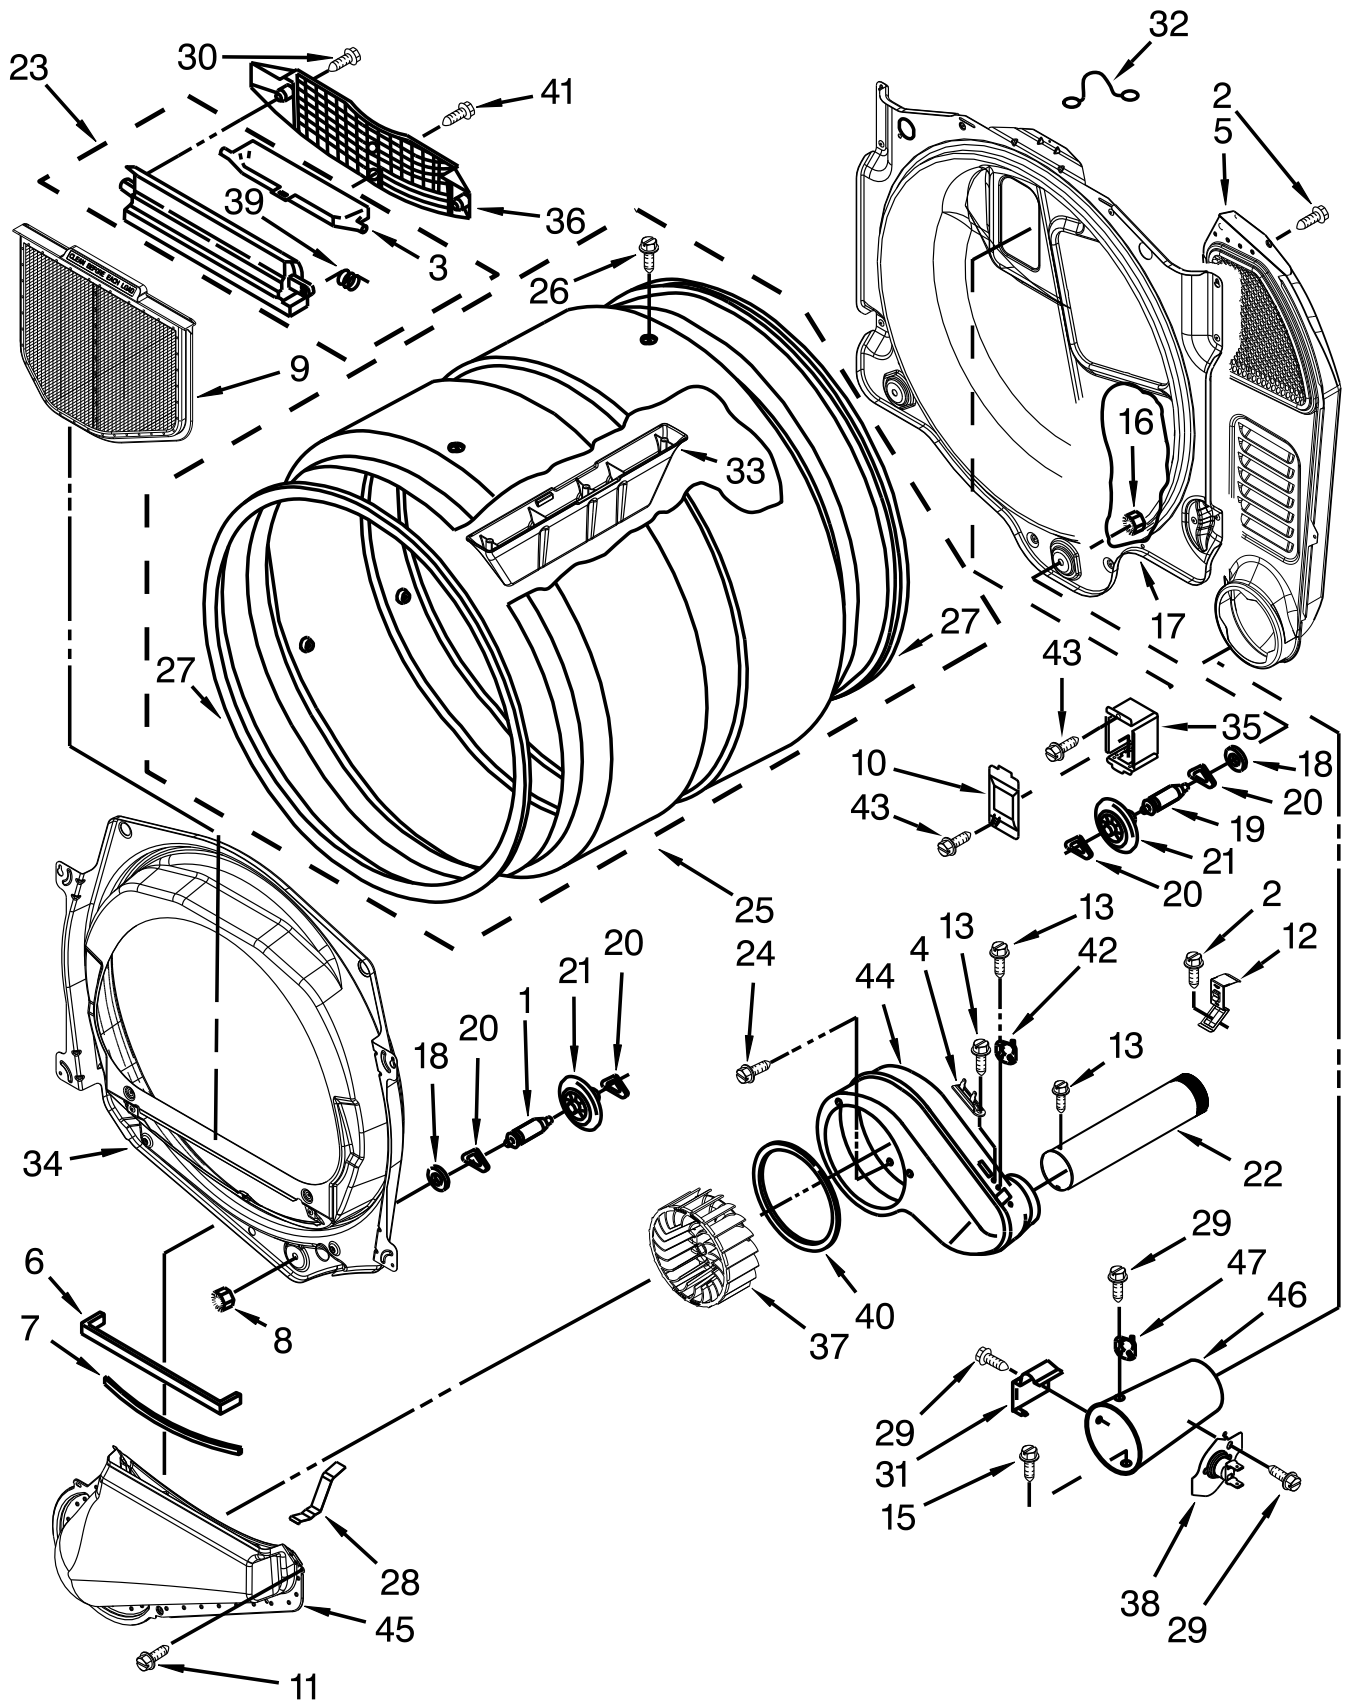

BULKHEAD PARTS

BULKHEAD PARTS

<u>Illus.</u> <u>No.</u>	<u>Part No.</u>	<u>Description</u>	<u>Illus.</u> <u>No.</u>	<u>Part No.</u>	<u>Description</u>	<u>Illus.</u> <u>No.</u>	<u>Part No.</u>	<u>Description</u>
1	W10359271	Shaft, Drum Roller - Right Hand Thread	19	W10359272	Shaft, Drum Roller - Left Hand Thread	37	W10349492	Wheel, Blower
2	3390647	Screw	20	690997	Washer, Tri Ring	38	8573713	Cut-Off, Thermal
3	W10153413	Door, Lint Screen	21	W10314171	Roller, Support	39	3394986	Spring, Lint Screen Door
4	3392519	Fuse, Thermal (91C)	22	8563728	Pipe, Exhaust	40	697770	Seal, Plate Cover
5	3394346	Assembly, Air Duct	23	W10153423	Assembly, Outlet Housing	41	695240	Screw
6	697813	Seal, Outlet Housing	24	489463	Screw	42	8577274	Thermistor
7	697814	Seal, Drum Front	25	W10153420	Assembly, Complete Drum	43	487909	Screw
8	3934666	Nut, Hex	26	W10219342	Screw	44	8544362	Housing, Blower
9	W10049370	Screen, Lint	27	W10166807	Seal, Drum Front	45	8066168	Assembly, Lint Duct
10	3402841	Lens, Drum Light	28	W10345456	Clip, Spring	46	8573824	Funnel, Burner
11	359625	Screw	29	90767	Screw	47	3391912	Thermostat, Hi Limit
12	8572105	Clip, Exhaust	30	3387230	Screw			
13	8533971	Screw	31	338906	Sensor, Radiant			
15	693995	Screw	32	3401707	Jumper, Wire			
16	W10001120	Nut, Hex (Left Hand Thread)	33	W10153409	Baffle, Drum			
17	W10080170	Bulkhead, Rear	34	8565061	Bulkhead, Front			
18	3387459	Washer	35	8578825	Bracket, Drum Light			
			36	W10153412	Grille, Outlet