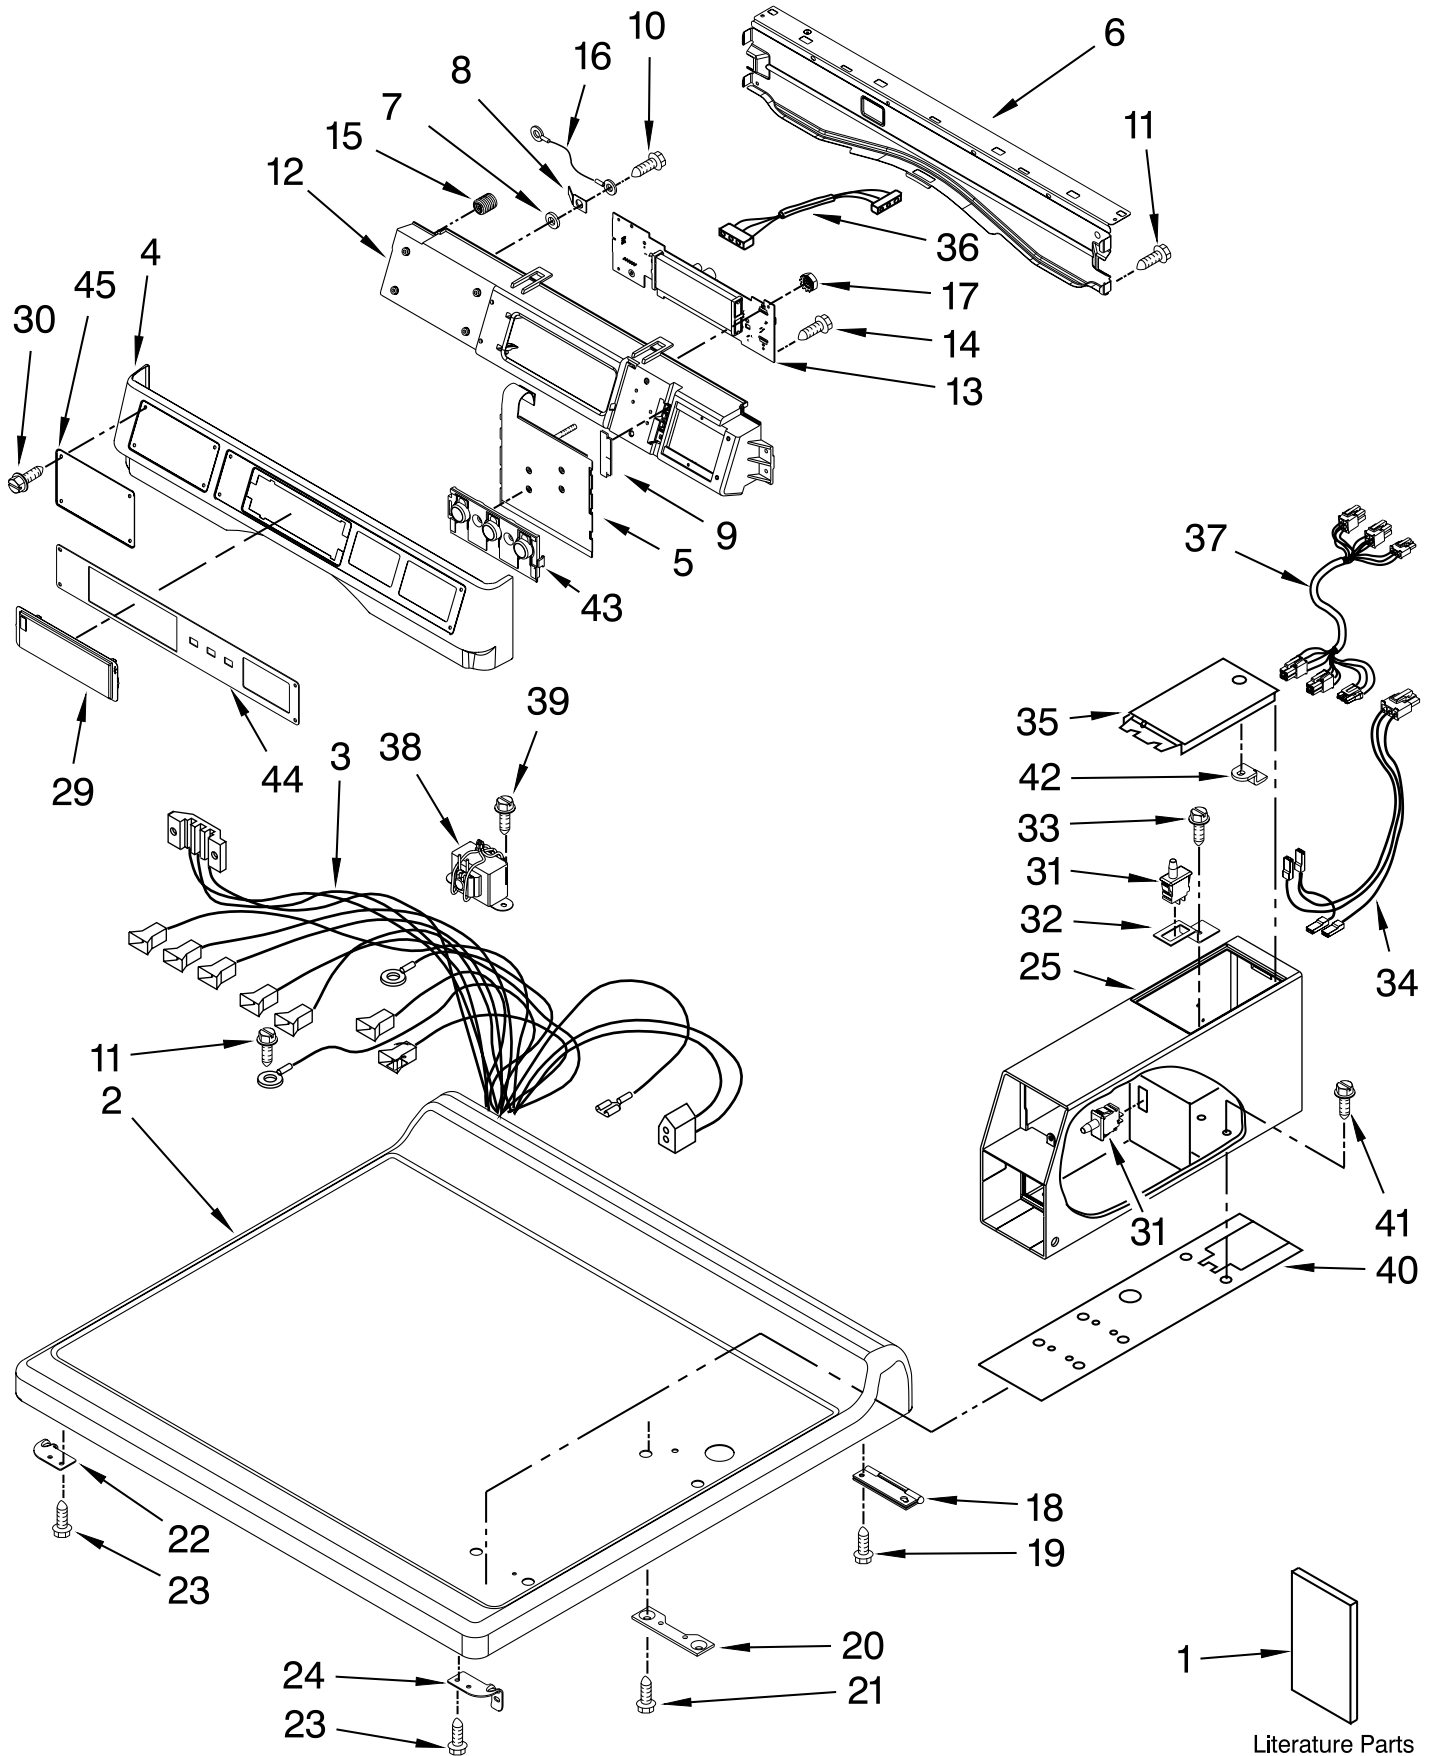

(White)

FOR ORDERING INFORMATION REFER TO PARTS PRICE LIST

TOP AND CONSOLE PARTS

FOR MODEL: CGD8990XW0

(White)

Illus. No.	Part No.	DESCRIPTION	Illus. No.	Part No.	DESCRIPTION	Illus. No.	Part No.	DESCRIPTION
1		Literature Parts	15	W10189313	Insert	32	W10133508	Bracket,
	W10184516	Installation	16	W10188087	Ground Wire			Service Switch
		Instruction			Assembly	33	W10139210	Screw
	W10239203	Tech Sheet	17	W10139046	Nut, 6-32	34	W10211244	Wire, Harness
	W10335201	Parts List	18	8565018	Hinge & Pin			Service Switch
					Assembly	35	3351136	Service Door
2	W10137411	Top	19	342055	Screw			Assembly
3	W10337045	Harness, Main	20	3347825	Plate, Mounting	36	W10166307	Harness,
4	W10137459	Console (Outer)	21	98445	Screw			Communication
5	W10135255	Membrane Switch & Backer Plate Assy.	22	W10137445	Bracket,	37	W10166308	Harness,
					Top Panel (Left)			Meter Case
6	8565237	Bracket, Console	23	3390647	Screw	38	W10131839	Transformer,
7	W10189075	Washer, Brass	24	W10137444	Bracket,			120 To 22.5 (VAC)
8	3373818	Tab, Grounding			Top Panel (Right)	39	8533971	Screw
9	W10187276	Seal, Console	25	W10171132	Meter Case	40	W10137448	Cushion,
10	488234	Screw	29	W10267645	Display Cover			Meter Case
11	3390647	Screw	30	W10137457	Screw	41	3349065	Screw
12	W10137427	Console (Inner)	31	W10131838	Switch-Vault	42	W10156125	Cam-Lock
13	W10166386	User-Interface Assembly			Service Door	43	W10137455	Push Button
14	489136	Screw				44	W10334890	Fascia-Console
						45	W10137462	Fascia-Dispenser