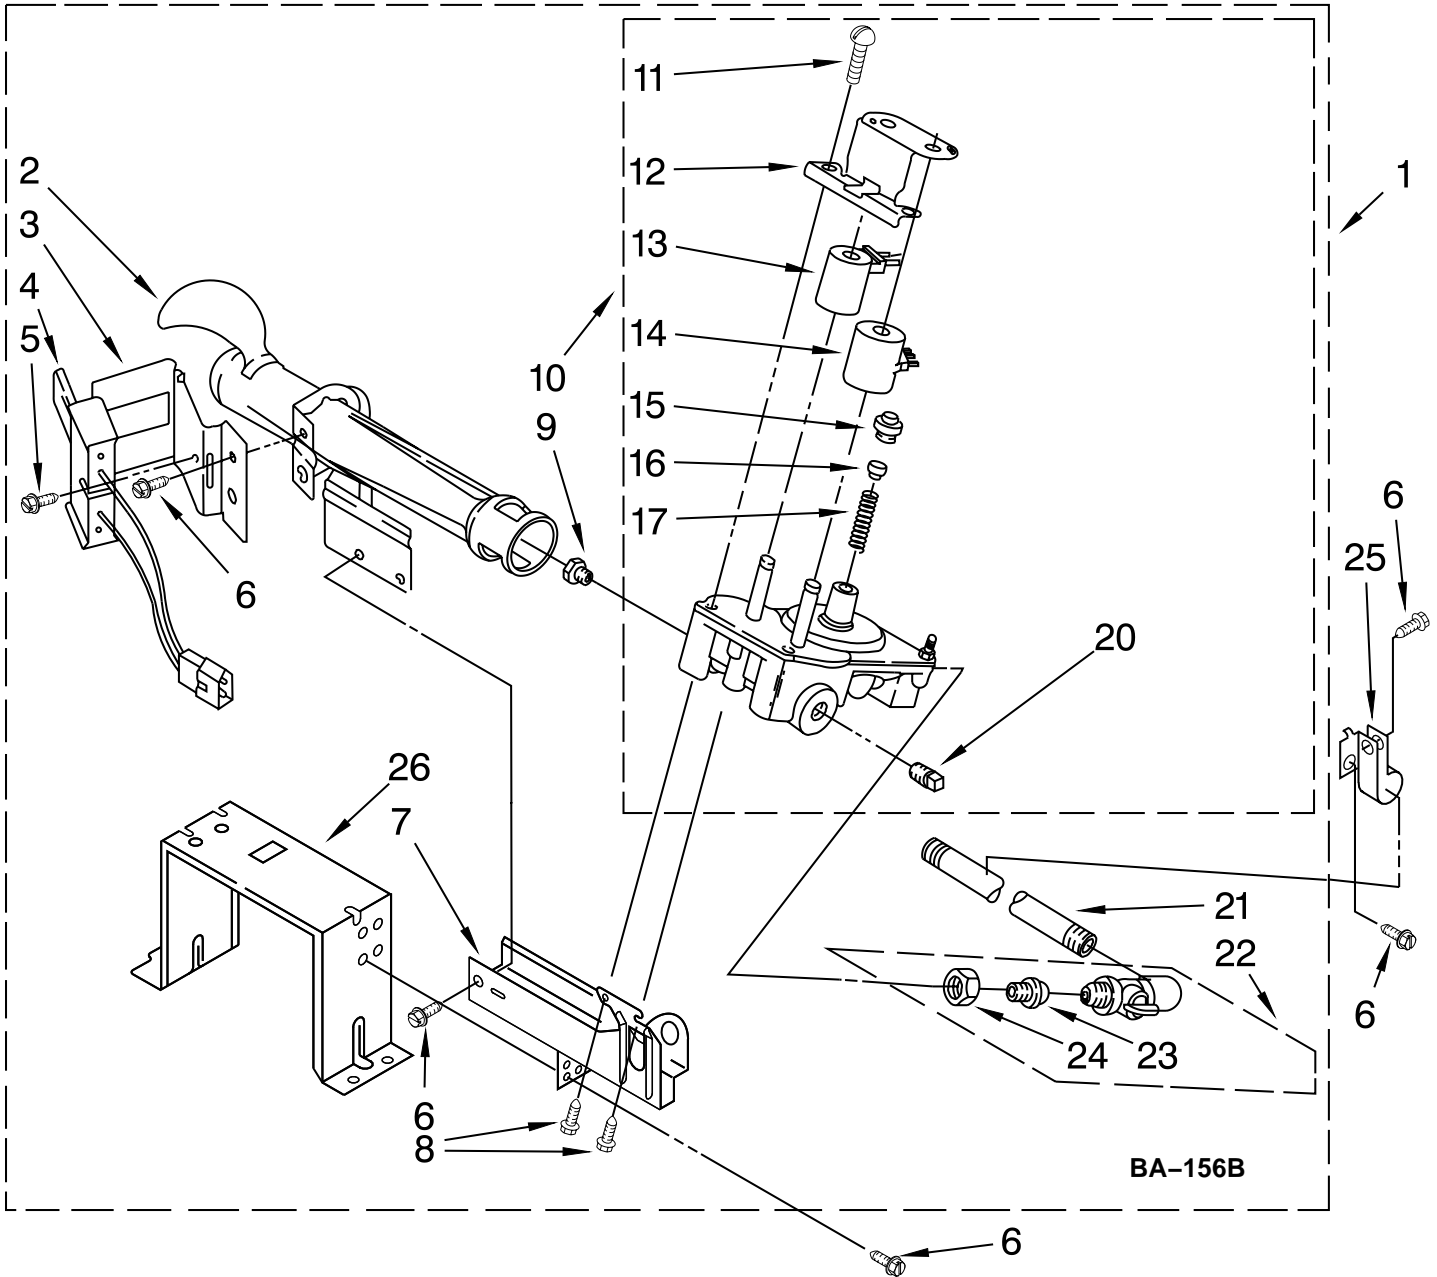

W10135231 BURNER ASSEMBLY

FOR MODEL: CGD8990XW0

(White)

USE WITH TYPE 1 – NATURAL, TYPE 2 – MIXED,
AND TYPE 4 – LIQUEFIED PROPANE AND BUTANE GASES

FOR ORDERING INFORMATION REFER TO PARTS PRICE LIST

W10135231 BURNER ASSEMBLY

FOR MODEL: CGD8990XW0

(White)

USE WITH TYPE 1 – NATURAL, TYPE 2 – MIXED,
AND TYPE 4 – LIQUEFIED PROPANE AND BUTANE GASES

Illus. No.	Part No.	DESCRIPTION
1	W10135231	Burner Assembly 60 Hz. (Type 1, 2 & 3) (White Rodgers)
2	688617	Tube, Burner
3	694298	Bracket, Ignitor
4	686590	Ignitor
5	3393909	Screw & Washer (8–32 x 5/8)
6	343641	Screw, 10–16 x 1/2
7	3389871	Base, Burner
8	3387057	Screw, 10–16 x 1/2
9		Orifice, Burner
	234870	Type 1
	234868	Type 2
10	W10141728	Valve, Gas 60 Hz. (Complete)
11	694421	Screw, 8–32 x 1/2
12	694538	Bracket, Coil
13	694540	Coil, 60 Hz. (2 Terminal) (Main)
14	694539	Coil, 60 Hz. (Split) (3 Terminal) (Pilot Position)
15	694424	Leak, Limiter
16	694423	Screw, Regulator Adjustment
17	694422	Spring, Regulator
20	239822	Plug, Pipe
21	W10110395	Pipe, Gas Supply
22	697441	Valve & Union Shut-Off
23	3393767	Pipe, Tail
24	233076	Nut, Compression
25	3387561	Clamp, Pipe
26	3389889	Bracket, Support

Following Parts Not Illustrated

W10436933 Conversion Kit
(Type 1 and 2)
to Type (4) L.P.G.

BA-156B

FOR ORDERING INFORMATION REFER TO PARTS PRICE LIST