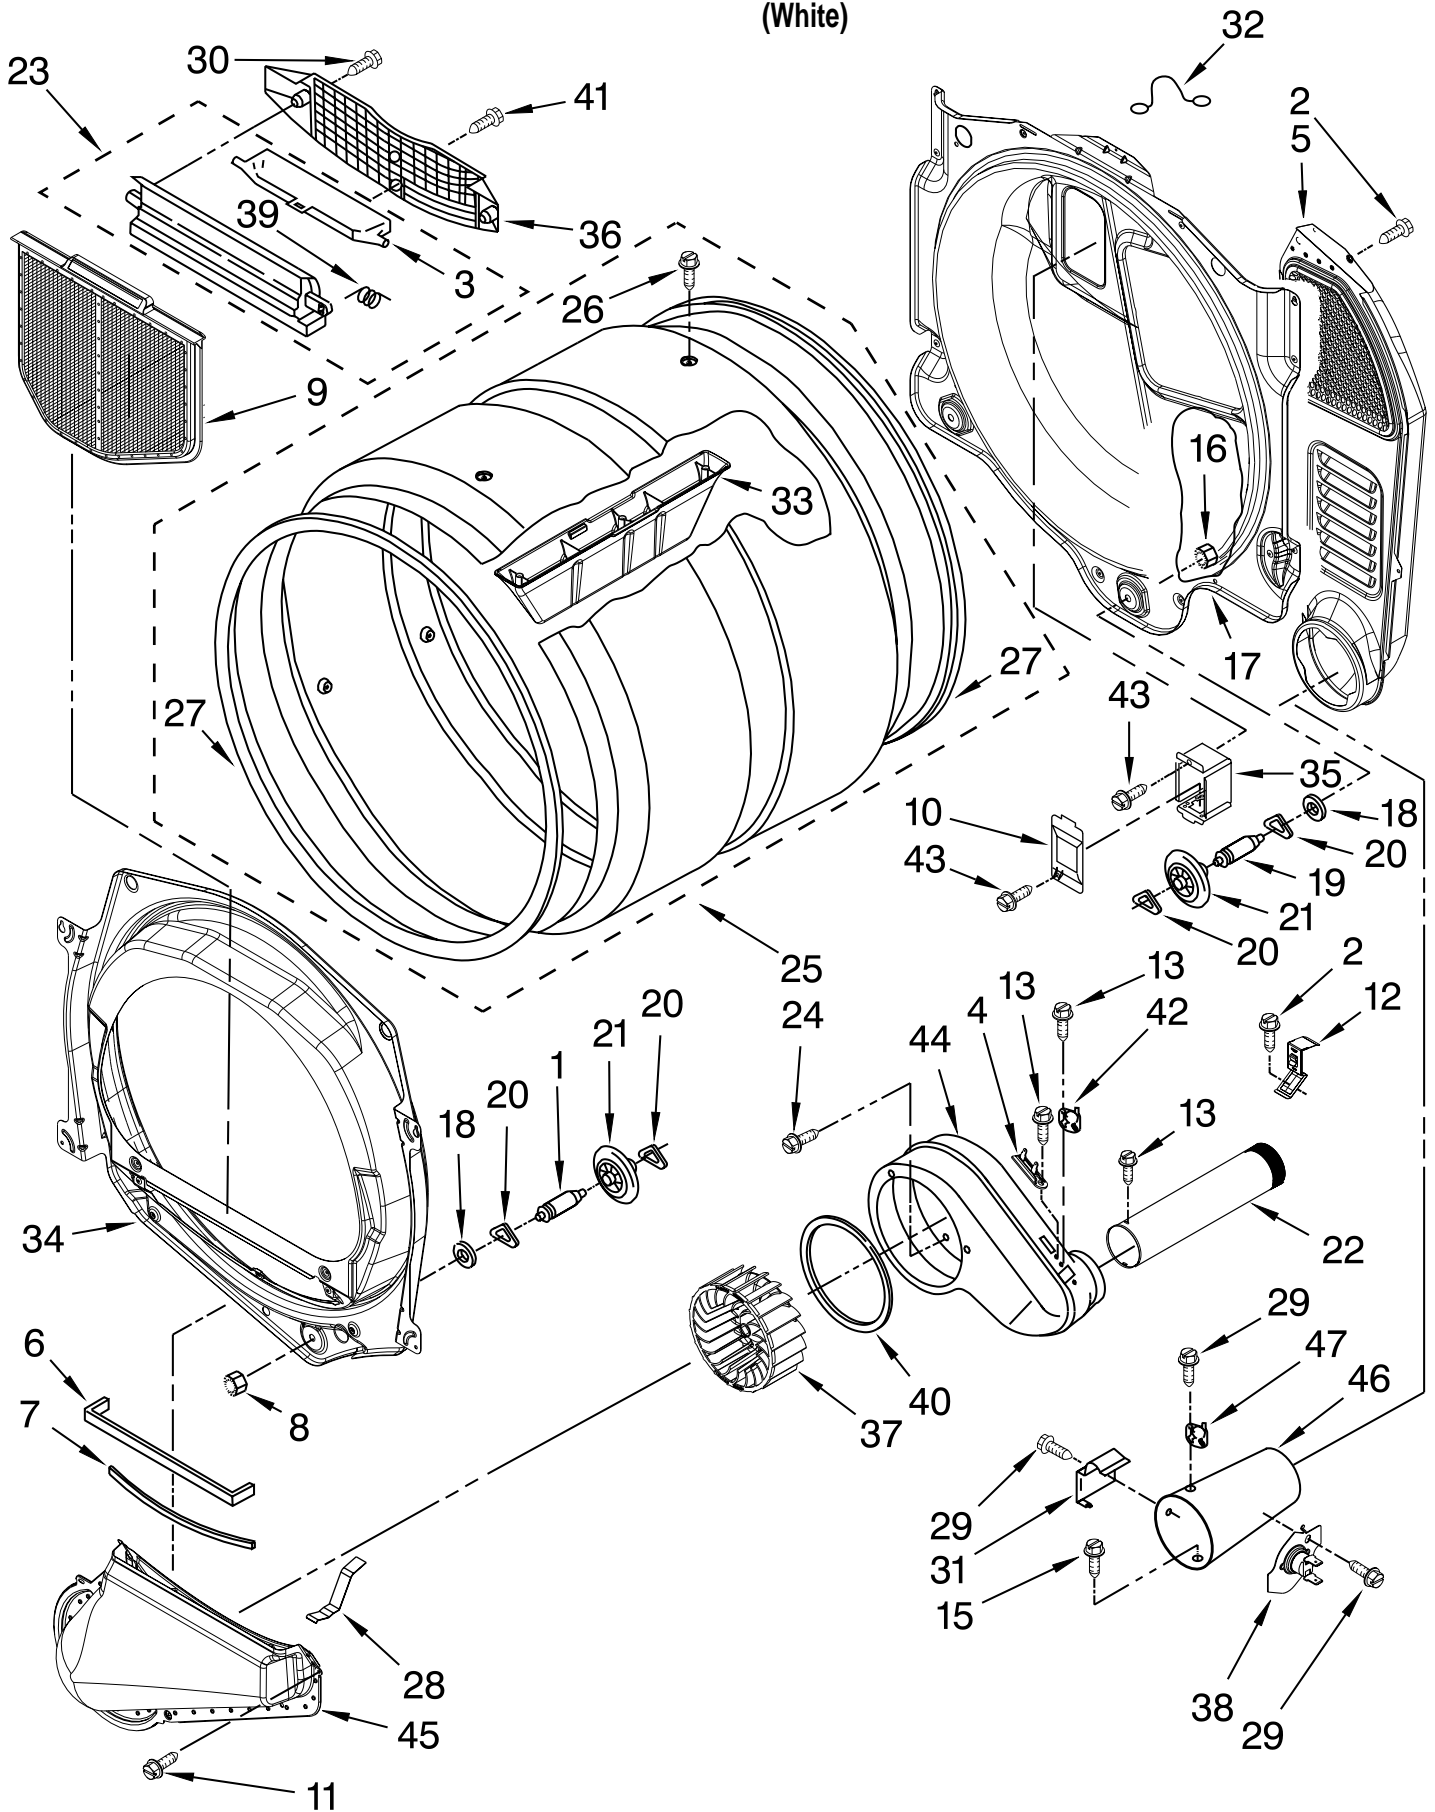

BULKHEAD PARTS

FOR MODEL: CGD8990XW0

(White)

FOR ORDERING INFORMATION REFER TO PARTS PRICE LIST

BULKHEAD PARTS

FOR MODEL: CGD8990XW0

(White)

Illus. No.	Part No.	DESCRIPTION	Illus. No.	Part No.	DESCRIPTION	Illus. No.	Part No.	DESCRIPTION
1	W10359271	Shaft, R.H. Thread	16	W10001120	Nut, 3/8-16 (L.H.)	33	W10153409	Baffle, Drum
2	3390647	Screw	17	W10080170	Bulkhead, Rear	34	8565061	Bulkhead, Front
3	W10153413	Door, Lint Screen	18	3387459	Washer, Support	35	8578825	Bracket, Drum Light
4	3392519	Thermal Fuse (91°C)	19	W10359272	Shaft, L.H. Thread	36	W10153412	Grille, Outlet
5	3394346	Air Duct Assembly	20	690997	Ring, Tri	37	W10349492	Wheel, Blower
6	697813	Seal, Outlet Housing	21	W10314171	Roller, Support	38	8573713	Thermal Cut-Off
7	697814	Seal, Drum Front	22	8563728	Exhaust Pipe	39	3394986	Spring, Lint Screen Door
8	3934666	Nut, 3/8 x 16(R.H.)	23	W10153423	Housing, Outlet Assembly	40	697770	Seal, Cover Plate
9	W10049370	Lint Screen	24	489463	Screw	41	695240	Screw
10	3402841	Lens, Drum Light	25	W10153420	Complete Drum Assembly	42	8577274	Thermistor
11	359625	Screw	26	W10219342	Screw	43	3390647	Screw
12	8572105	Clip, Exhaust Pipe	27	W10166807	Seal, Drum	44	8544362	Housing, Blower
13	8533971	Screw	28	8066208	Clip-Spring	45	8066168	Lint Duct Assembly
15	693995	Screw	29	90767	Screw	46	8573824	Funnel, Burner
			30	3387230	Screw	47	3391912	Thermostat, High-Limit 255°F
			31	338906	Sensor, Radiant			
			32	3401707	Wire Jumper