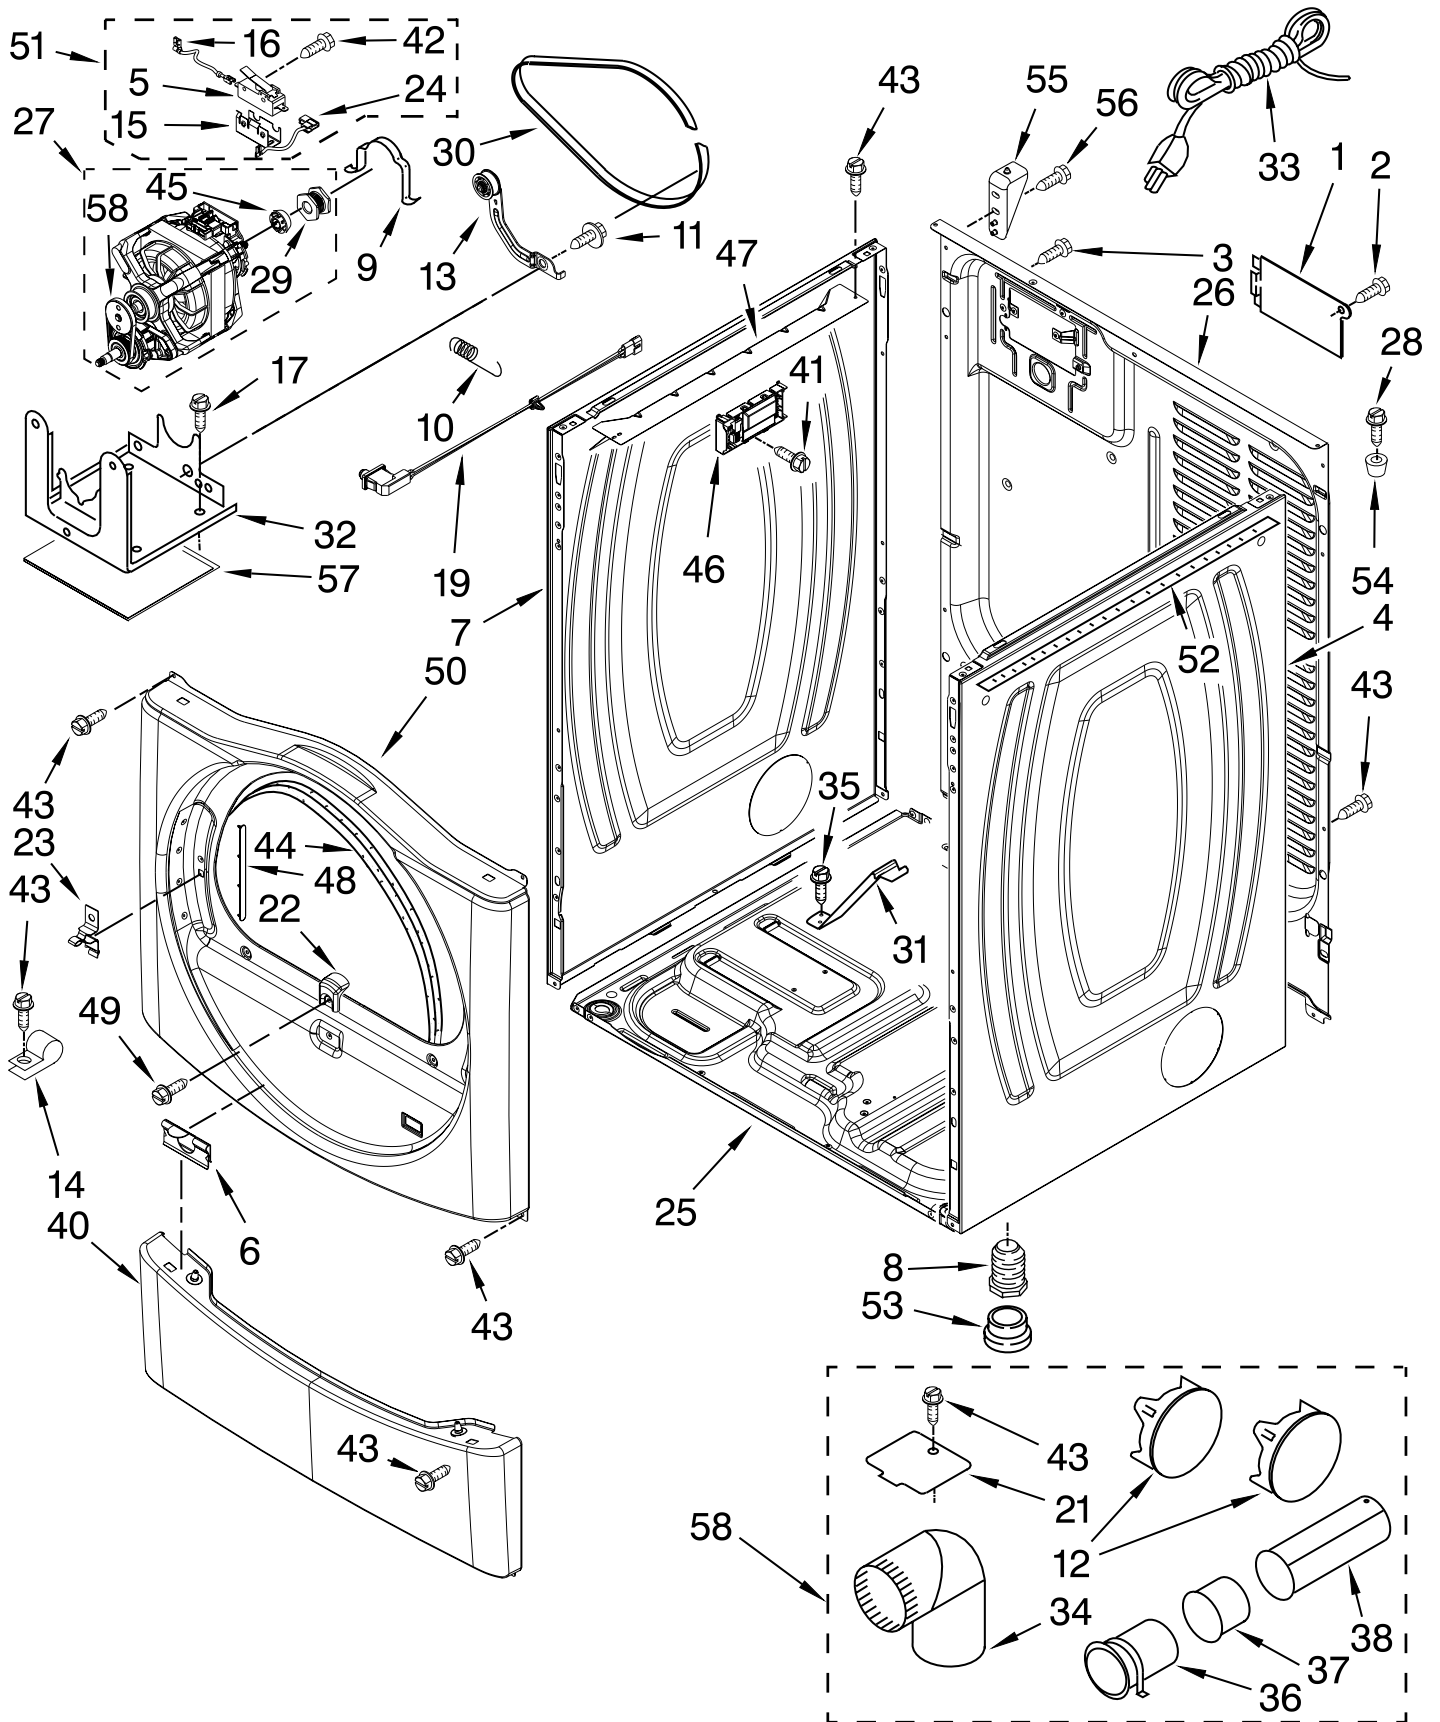

CABINET PARTS

FOR MODEL: CGD8990XW0

(White)

FOR ORDERING INFORMATION REFER TO PARTS PRICE LIST

CABINET PARTS

FOR MODEL: CGD8990XW0

(White)

Illus. No.	Part No.	DESCRIPTION
1	8317340	Cover, Terminal Block
2	3390814	Screw
3	8533974	Screw Ground
4	8565048	Panel, Side (R.H.)
5	8564010	Switch, Broken Belt
6	8519459	Clip, Toe Panel
7	8565054	Panel, Side (L.H.)
8	3392100	Foot, Dryer
	279810	Foot – Optional (Extended Length Package Of 2) (Not Included)
9	660658	Clamp, Motor
10	3387374	Spring, Idler
11	3389420	Retainer, Idler
12	49252	Plug, Multivent
13	W10141380	Idler Assembly
14	3978776	Bracket, Gas Pipe
15	8564011	Bracket, Switch
16	W10167613	Wire, Belt Switch
17	343641	Screw
19	W10128087	Assembly, Door Switch
21	8066115	Cover–Plate
22	8565083	Ramp, Door

Illus. No.	Part No.	DESCRIPTION
23	8565122	Strike, Door
24	8539892	Wire–Motor To–Belt–Switch
25	8565046	Base, Cabinet
26	8565059	Panel, Rear
27	W10139766	Motor Assembly 60 HZ.
28	3353994	Screw
29	3394341	Pulley 60 HZ.
30	W10131172	Belt, Drive
31	8529757	Bracket, Burner
32	W10135695	Bracket, Motor
33	3401401	Cord, Power
34	49026	4" – 90° Elbow
35	693995	Screw
36	8563747	Exhaust Pipe & Bracket
37	8563750	Exhaust Pipe (Short)
38	8563749	Exhaust Pipe (Long)
40	8540621	Toe Panel
41	8533971	Screw
42	W10002600	Screw
43	3390647	Screw

Illus. No.	Part No.	DESCRIPTION
44	3387242	Seal, Front Panel
45	3393657	Belt Restrainer
46	W10166305	Control Board
47	8563727	Control Bracket
48	8565043	Plug, Strip Front Panel
49	3357011	Screw
50	W10117421	Front Panel (Include Item, 44)
51	W10155571	Switch, Assembly
52	8318396	Foam–Seal (IEC)
53	3391943	Boot, Foot
54	356674	Cone Wedge
55	W10137398	Stop, Top Panel
56	3390647	Screw
57	W10212660	Sound, Pad Motor
58	3405160	Belt, Poly V

Optional Parts Not Included

Dryer Exhaust Kit
(For Side & Bottom Venting)

---

58 W10331132 White