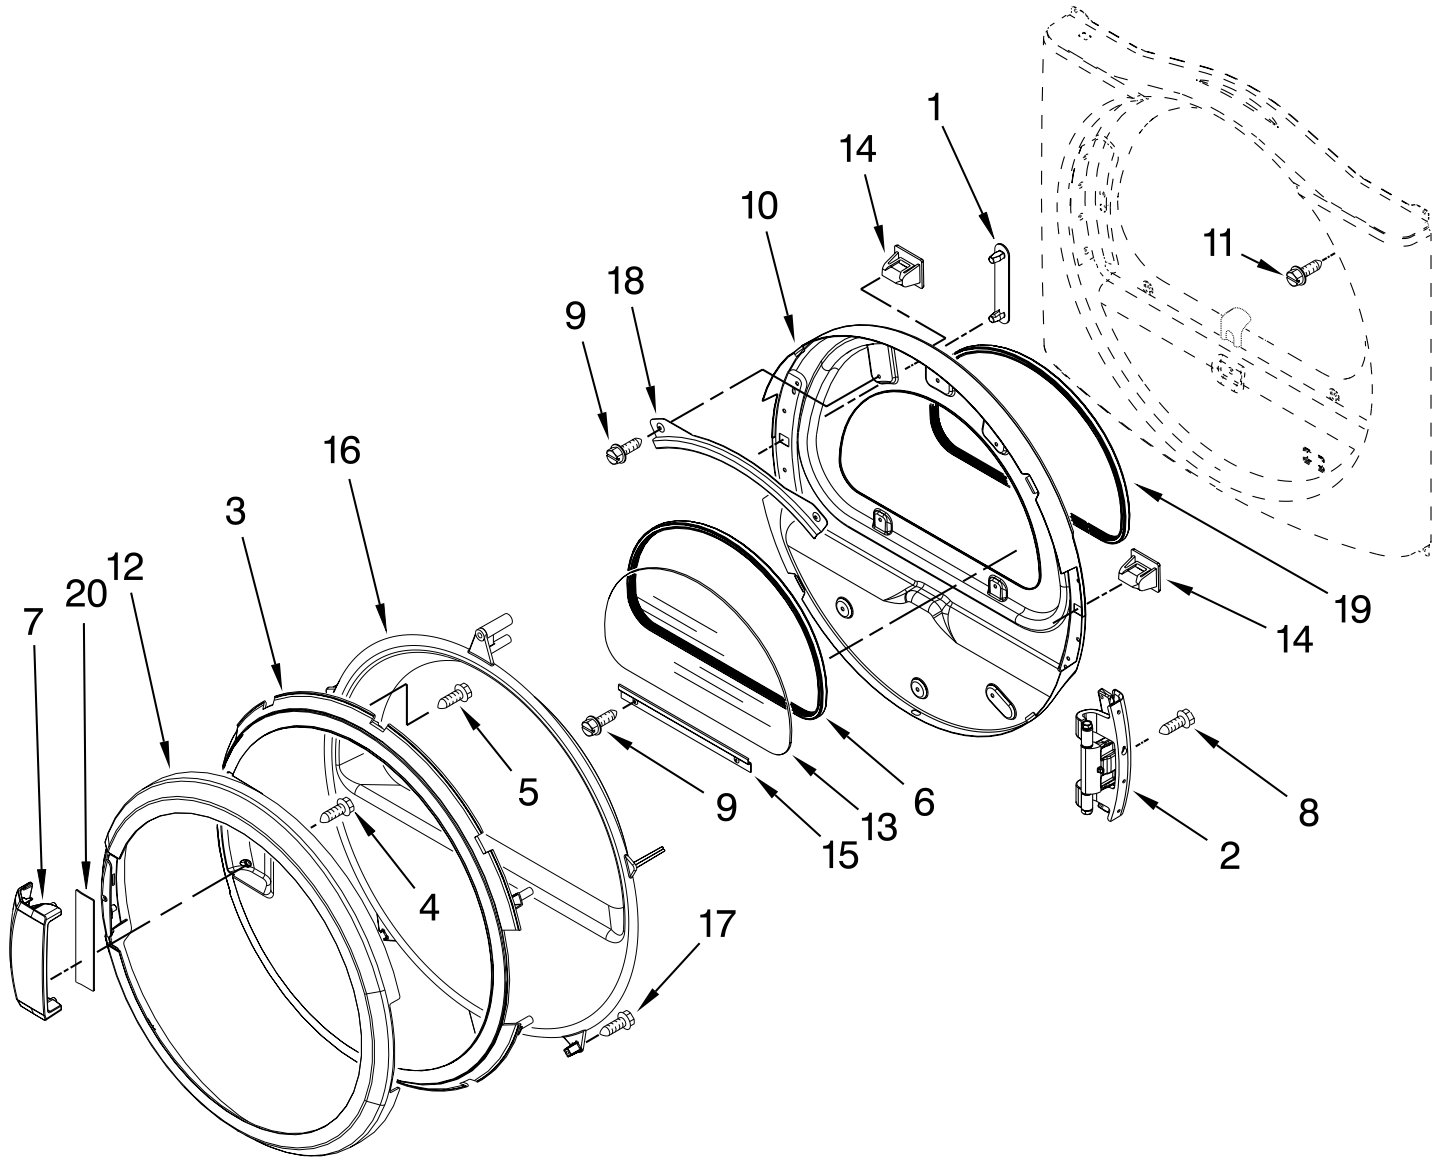

Following Parts Not Illustrated

W10436933 Conversion Kit
(Type 1 and 2)
to Type (4) L.P.G.

BA-156B

FOR ORDERING INFORMATION REFER TO PARTS PRICE LIST

DOOR PARTS

FOR MODEL: CGD8990XW0
(White)

Illus. No.	Part No.	DESCRIPTION
1	8565119	Label, Hinge Hole Cover (Inner Door)
2	W10198424	Door Hinge Assembly
3	W10137473	Door Screen Intermediate Assy. (Rotational)
4	9742177	Screw
5	3400618	Screw
6	8579663	Seal, Window

Illus. No.	Part No.	DESCRIPTION
7	W10117477	Handle, Door (Include Item, 20)
8	W10159996	Screw,
9	3393258	Screw
10	W10363674	Door Assembly (Inner) (Include Items, 1 & 14)
11	355515	Screw,
12	W10198431	Door, Outer Ring
13	W10286878	Window