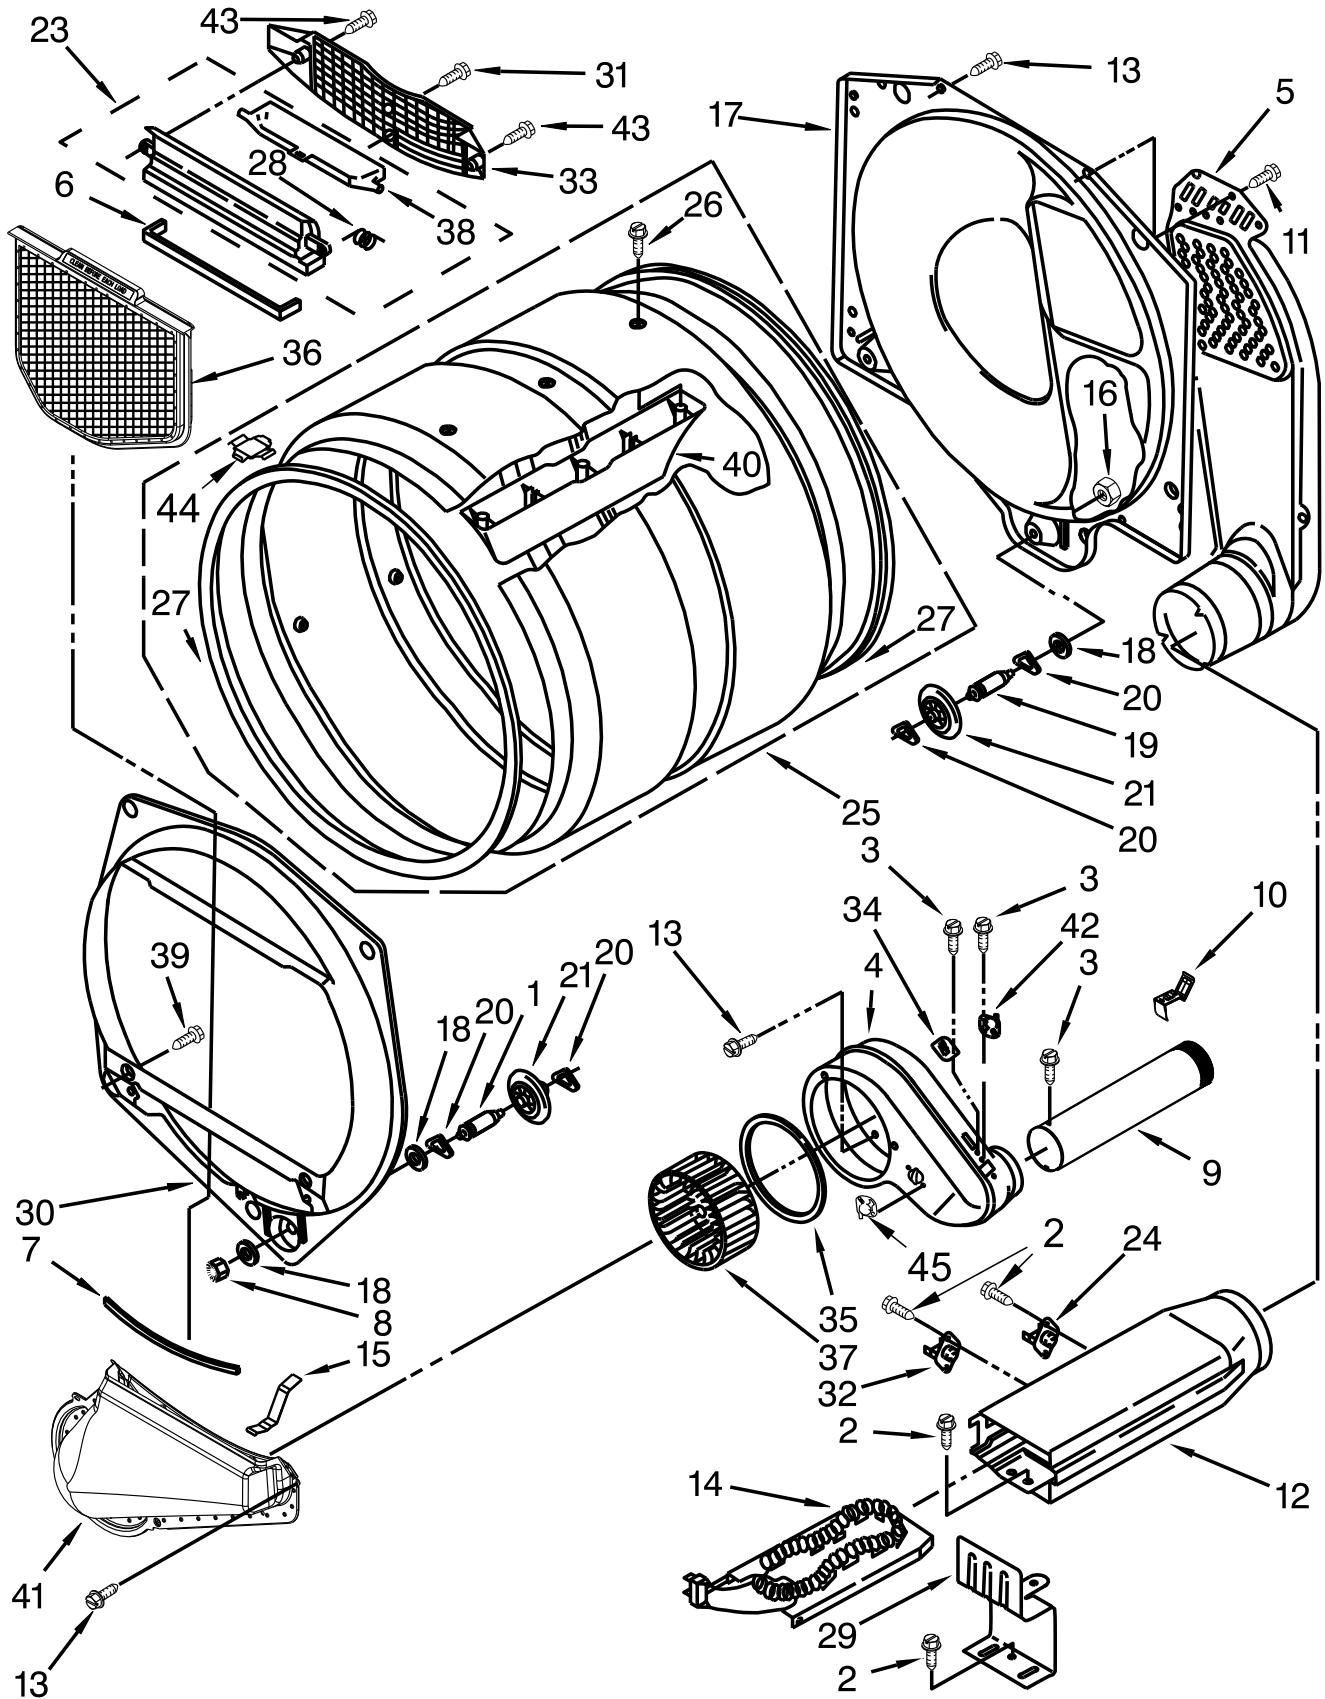

BULKHEAD PARTS

BULKHEAD PARTS

<u>Illus.</u> <u>No.</u>	<u>Part No.</u>	<u>Description</u>	<u>Illus.</u> <u>No.</u>	<u>Part No.</u>	<u>Description</u>	<u>Illus.</u> <u>No.</u>	<u>Part No.</u>	<u>Description</u>
1	W10359271	Shaft, Drum Roller - Right Hand Thread	16	W10001120	Nut, Hex (Left Hand Thread)	32	3391914	Thermostat HL-295/215
2	90767	Screw	17	3387809	Bulkhead, Rear	33	W10181926	Grille, Outlet
3	8533971	Screw	18	3387459	Washer	34	3392519	Fuse, Thermal (91C)
4	8544362	Housing, Blower	19	W10359272	Shaft, Drum Roller - Left Hand Thread	35	697770	Seal, Plate Cover
5	697354	Assembly, Air Duct	20	690997	Washer, Tri Ring	36	W10049370	Screen, Lint
6	697813	Seal, Outlet Housing	21	W10314171	Roller, Support	37	W10349492	Wheel, Blower
7	697814	Seal, Drum Front	23	W10181928	Housing, Outlet	38	W10181925	Door, Lint Screen
8	3934666	Nut, Hex	24	8318314	Cut-Off, Thermal	39	3357011	Screw
9	8066224	Exhaust Pipe	25	W10545923	Drum Assembly	40	697693	Baffle, Drum
10	8572105	Clip, Exhaust	26	W10219342	Screw	41	8066168	Assembly, Lint Duct
11	693995	Screw	27	W10521118	Rear, Drum Seal	42	W10131836	Thermostat
12	3392537	Assembly, Weld Heater Box	28	3394986	Spring, Lint Screen Door	43	3387230	Screw
13	3390647	Screw	29	8066099	Bracket, Heater Box	44	8066086	Plug, Drum Hole
14	3387748	Element, Heater	30	697557	Bulkhead, Front	45	W10178809	Thermostat 155~F Electronic
15	W10345456	Clip, Spring	31	695240	Screw