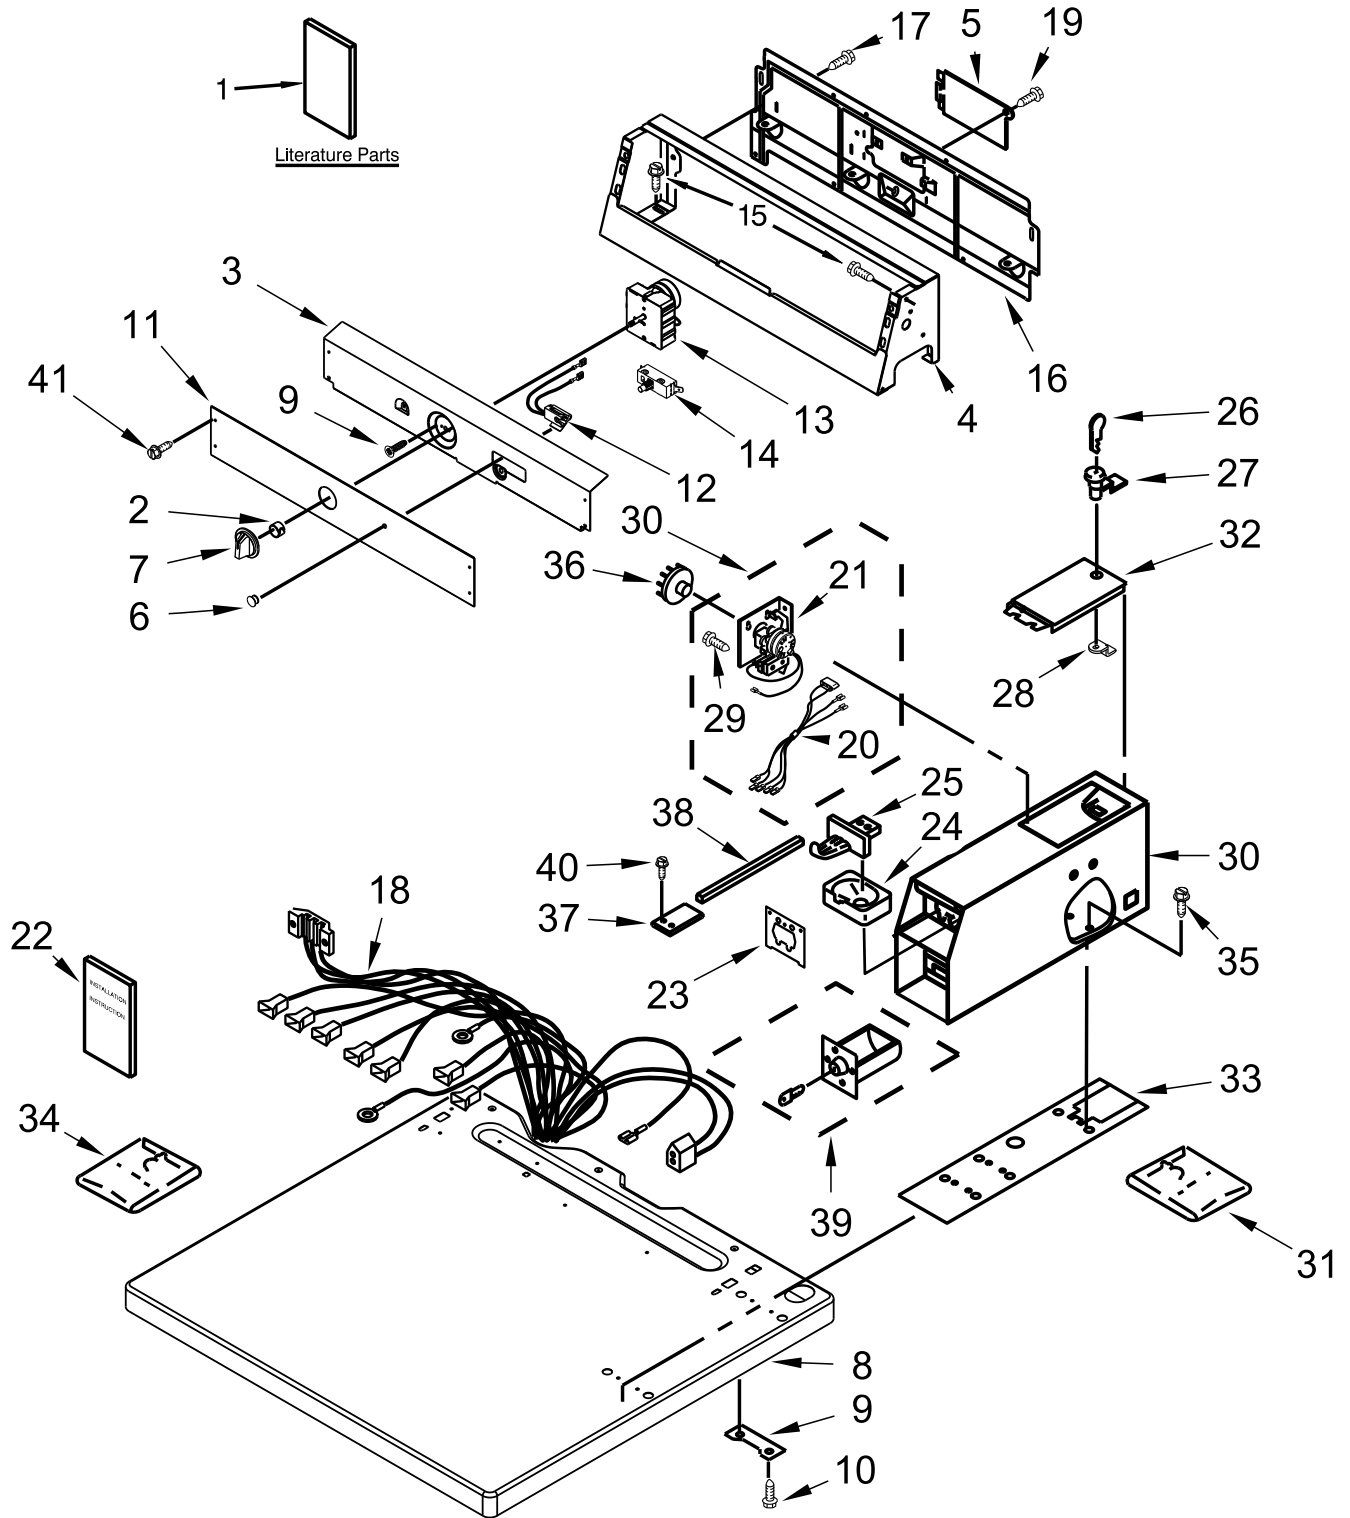

COMMERCIAL ELECTRIC DRYER

MODELS:

CEM2763BQ0 (White)
CEM2743BQ0 (White)

TOP AND CONSOLE PARTS

TOP AND CONSOLE PARTS

<u>Illus. No.</u>	<u>Part No.</u>	<u>Description</u>	<u>Illus. No.</u>	<u>Part No.</u>	<u>Description</u>	<u>Illus. No.</u>	<u>Part No.</u>	<u>Description</u>
1		Literature Parts	16	3978608	Panel, Rear (Upper)	31	3954807	Kit, Vertical 8-Coin (Includes Illus. 29,30,32,33)
	W10474269	Installation Instructions	17	3390647	Screw	32	3351136	Assembly, Service Door
	W10296776	Wiring Diagram	18	W10129843	Harness, Main	33	3954812	Cushion, Meter Case
2	W10140928	Clip, Knob	19	98139	Screw	34	8316532	Instructions, Coin Kit
3	W10461070	Bracket Control	20	W10177791	Harness, Timer	35	3349065	Screw
4	W10461094	Console	21	W10045440	Timer	36		Timing Cam
5	W10286180	Cover, Terminal Block	22	8316524	Kit, Chute Decal		3387974	Timing Cam
6	W10133502	Lights, Indicator Assembly	23	3954761	Plate, Adapter		339855	4-Pin (45-Min)
7	W10492415	Knob	24	385421	Funnel, Coin		343777	Timing Cam, 6 Pin (30 Minutes)
8		Top	25	8316520	Coin Chute	37	8316523	Extension
	W10492412	White (CEM2743BQ0)		8316264	Insert - Blank	38	8318517	Bolt, Slide Mechanism
	W10136707	White (CEM2763BQ00)	26	8316265	Insert - 25 Cent Key (Service Door) (When Ordering, Specify Vendor and Key Number)	39	8316525	Money Box W/Lock
9	3347825	Plate, Mounting		W10114740	Key, Access Door	40	3400029	Nut
10	98445	Screw	27	8316526	Assembly, Cam & Security Lock	41	W10386302	Screw
11	W10461062	Fascia	28	90406	Nut, Cage			ESD 270 New Jersey Dr. Fort Washington, PA 19034 1-800-523-1510 info@esdcoin
12	W10130072	Lamp, Indicator	29	339805	Screw			
13	W10327105	Switch, Cycle Selection	30	W10461200	Case, Meter			
14	W10488054	Switch, PTS						
15	8533971	Screw						