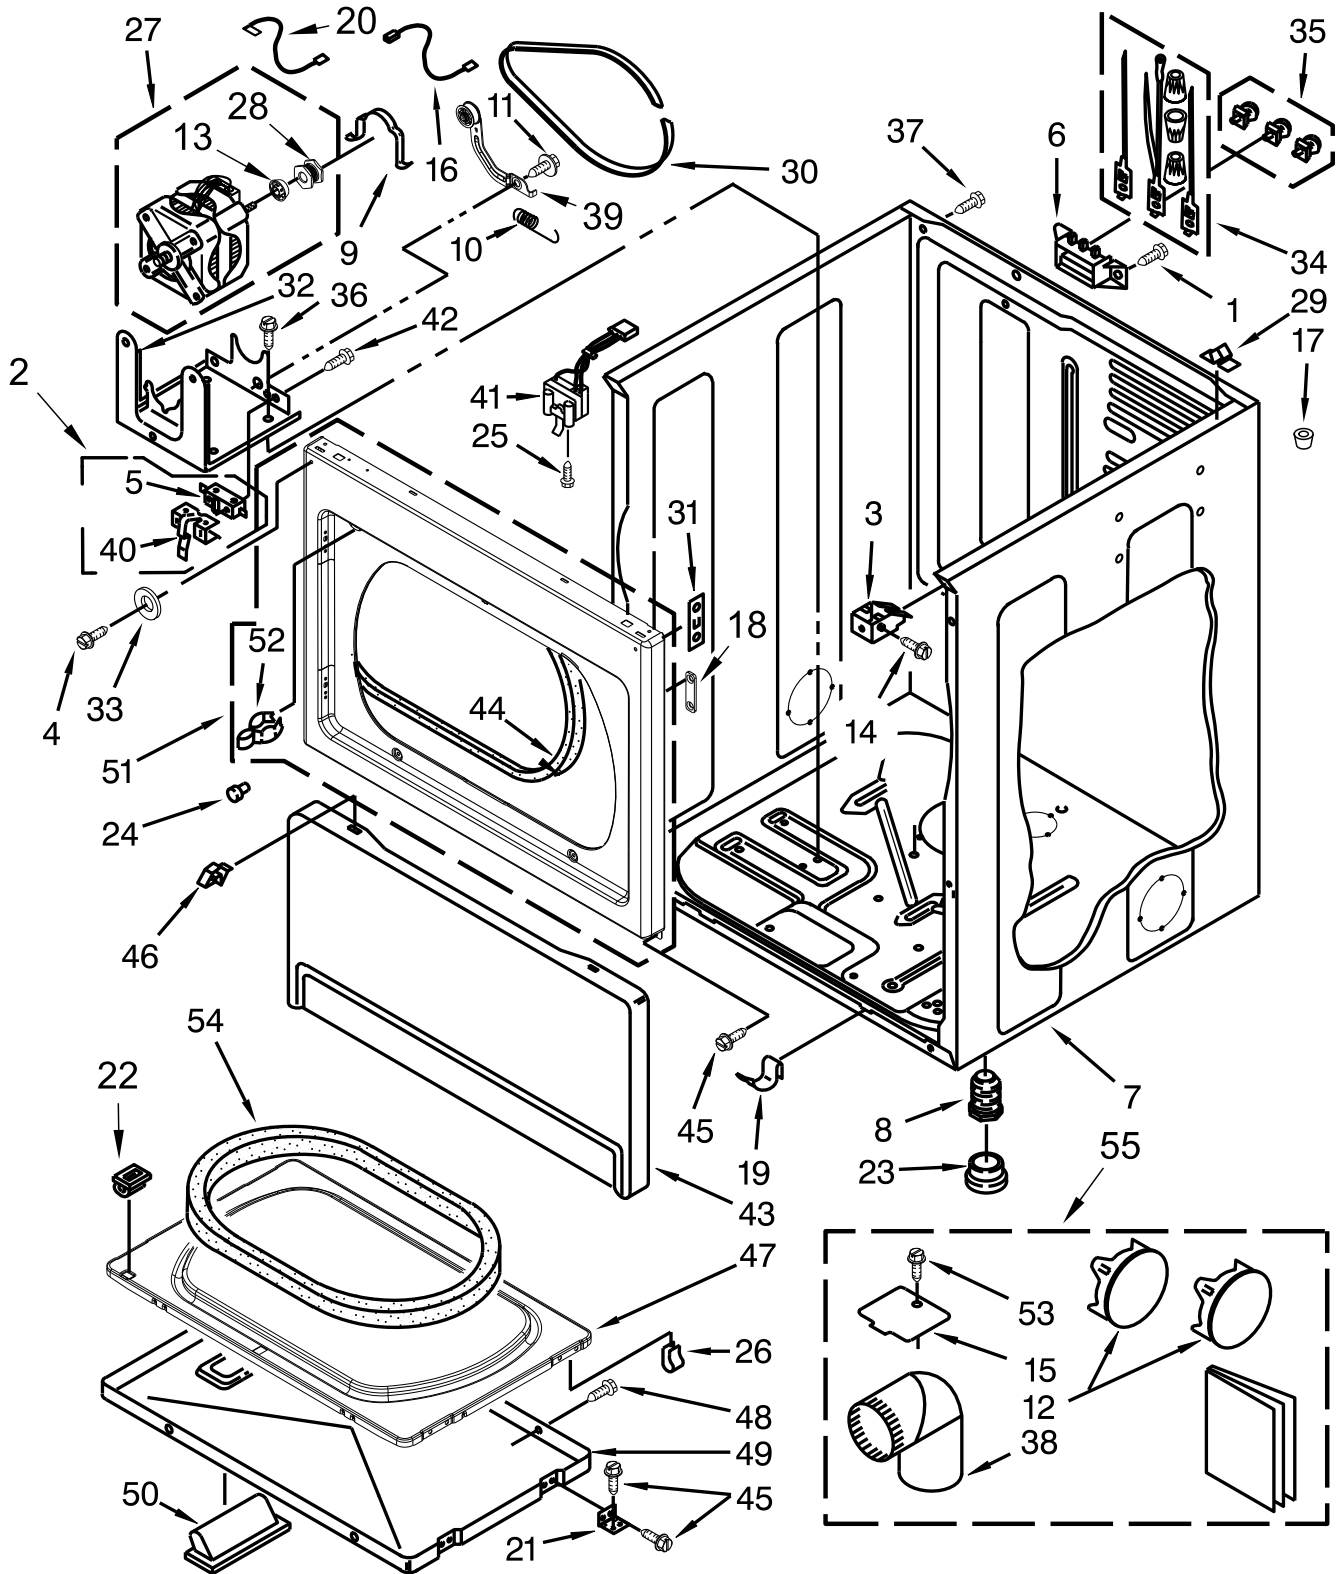

CABINET PARTS

CABINET PARTS

<u>Illus.</u> <u>No.</u>	<u>Part No.</u>	<u>Description</u>	<u>Illus.</u> <u>No.</u>	<u>Part No.</u>	<u>Description</u>	<u>Illus.</u> <u>No.</u>	<u>Part No.</u>	<u>Description</u>
1	3393008	Screw	20	3398948	Wire, Jumper (Broken Belt Switch)	40	8066120	Lever Switch
2	8066134	Switch Assembly	21	W10279703	Hinge & Pin Assembly	41	3406109	Switch, Door
3	3391846	Clip, Front Panel	22	3392538	Door Catch Assembly	42	98129	Screw, Door Switch Mounting
4	3390647	Screw	23	3391943	Boot, Foot	43	697215	White
5	3394881	Switch - Belt	24	693152	Bumper	44	3387242	Seal, Front Panel
6	3397659	Block, Terminal Cabinet	25	697773	Screw	45	342055	Screw
7	W10547697	White	26	W10131123	Nut, "U"	46	3388229	Retainer
8	3392100	Foot, Dryer	27	W10396031	Motor	47	W10323061	Door, Rear
	279810	Foot, Optional (Extended Length Package Of 2) (Not Included)	28	3394341	Pulley, Motor	48	W10139210	Screw
9	660658	Clamp, Motor	29	345670	Lock Top	49	W10322546	Door, Front
10	W10446781	Spring, Idler	30	3387610	Belt, Drive	50	3389522	Handle, Door Panel, Front
11	3389420	Screw	31	3390902	Clip, Door Hinge	51	W10192882	White
12	697750	Plug, Multivent	32	3387118	Bracket, Motor	52	696144	Strike, Door
13	3393657	Restrainer, Belt	33	3392186	Washer	53	693995	Screw
14	3391915	Screw	34	279318	Terminal, Brass & Tinned (Includes Terminal Block Screw Kit)	54	3390735	Seal, Door
15	3394331	Cover Plate, Exhaust Plate	35	279393	Screw Kit, Terminal Block			Optional Parts Not Included|Dryer Exhaust Kit|(For Side & Bottom Venting)
16	W10167612	Wire, Belt Switch	36	3390663	Screw, Door Switch Mounting	55	279818	White
17	356674	Cone, Wedge	37	8533974	Screw			
18	W10191265	Plug, Hinge	38	279731				
19	W10291934	Clip	39	W10344193	Pulley-Idler Assembly