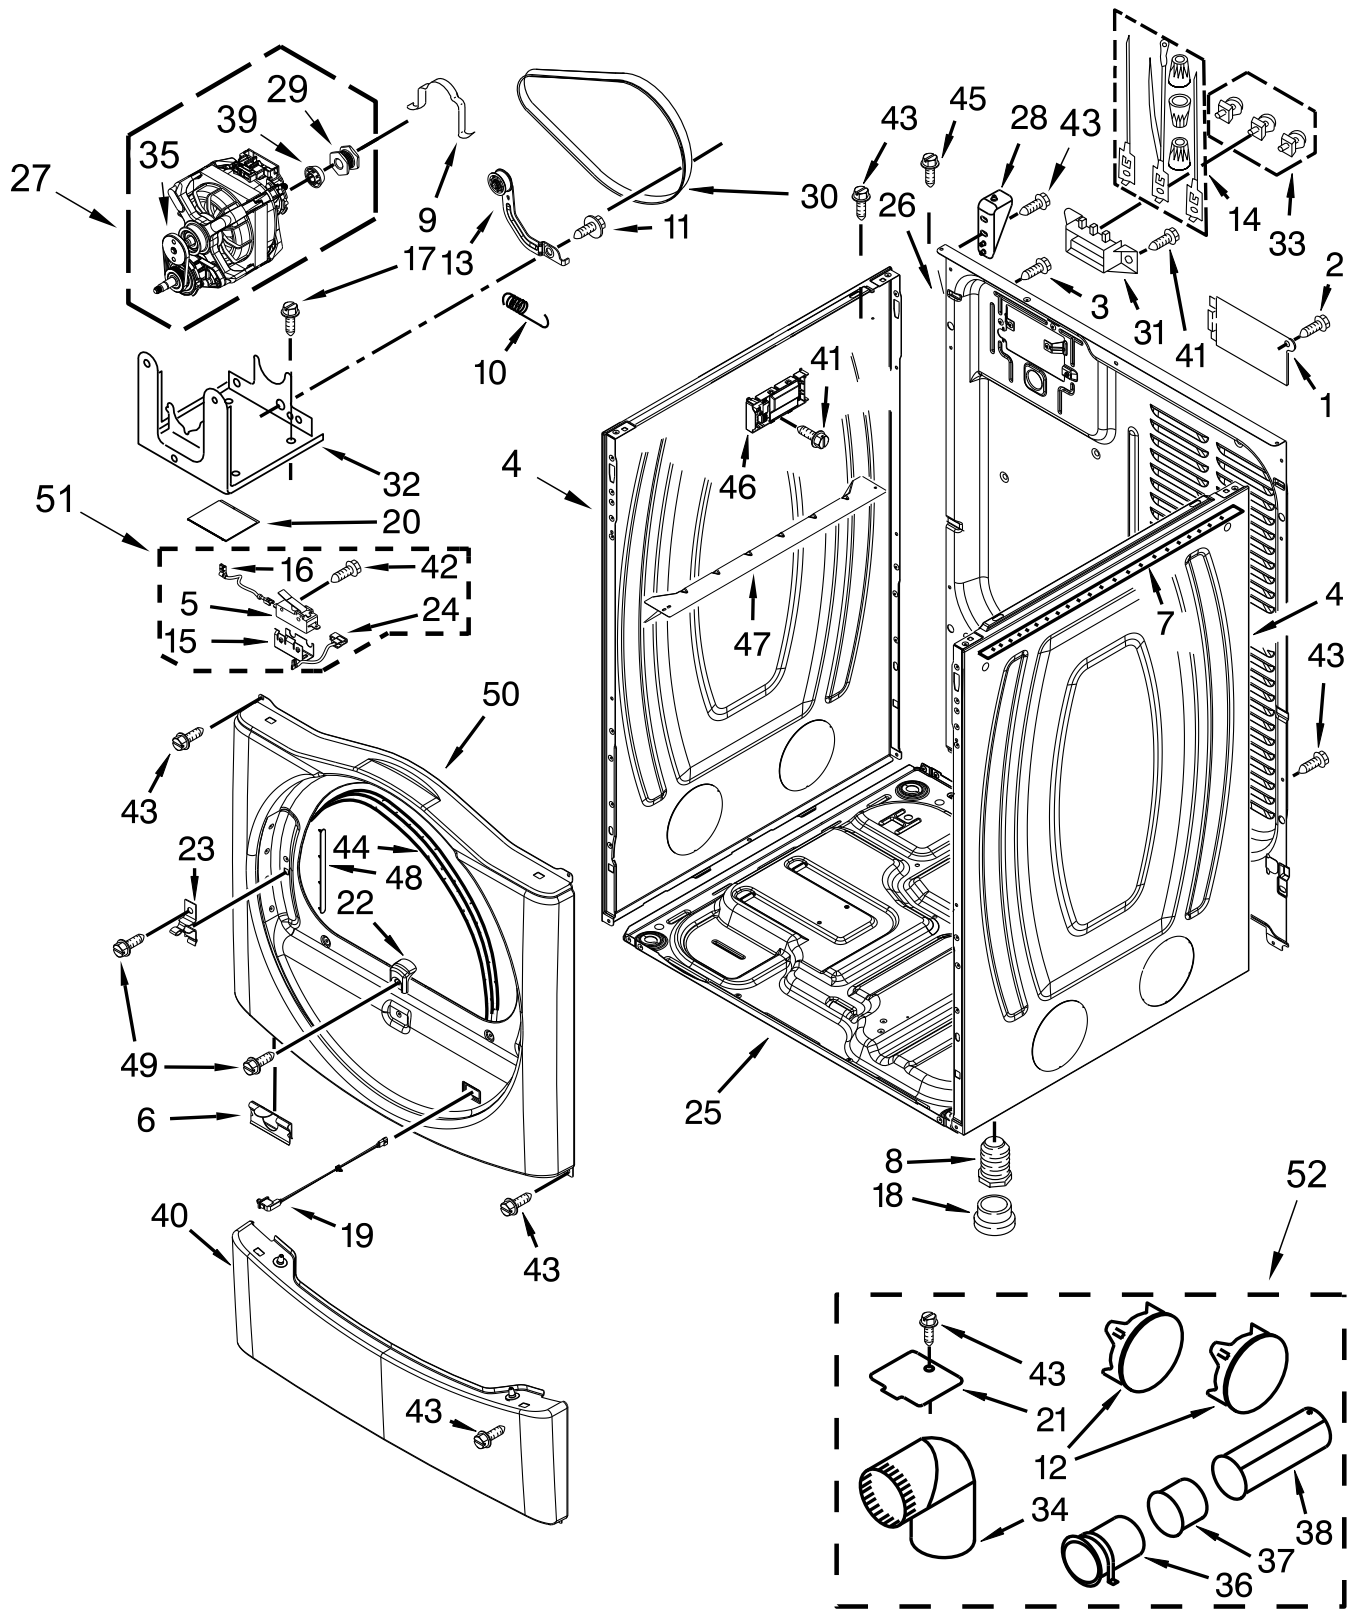

CABINET PARTS

CABINET PARTS

<u>Illus.</u> <u>No.</u>	<u>Part No.</u>	<u>Description</u>	<u>Illus.</u> <u>No.</u>	<u>Part No.</u>	<u>Description</u>	<u>Illus.</u> <u>No.</u>	<u>Part No.</u>	<u>Description</u>
1	W10286180	Cover, Terminal Block	17	343641	Screw	38	8563749	Pipe, Exhaust (Long)
2	3390814	Screw	18	3391943	Boot, Foot	39	3393657	Restrainer, Belt
3	8533974	Screw	19	W10350910	Assembly, Door Switch	40		Toe Panel
4		Panel, Side	20	W10212660	Motor, Sound Pad		8540621	White
	W10542714	White	21	8066115	Plate, Cover	41	8533971	Screw
5	8564010	Assembly, Switch and Actuator	22	8580015	Ramp, Door	42	W10002600	Screw
6	8519459	Clip, Toe Panel	23	8565122	Strike, Door	43	3390647	Screw
7	8318396	Seal, Foam	24	8539892	Wire, Motor To Belt Switch	44	3387242	Seal, Front Panel
8	3392100	Foot, Dryer	25	8565046	Base, Cabinet	45	3393008	Screw
	279810	Foot, Optional (Extended Length Package Of 2) (Not Included)	26	8565059	Panel, Rear	46	W10166305	Control Board
9	660658	Clamp, Motor	27	W10396034	Assembly, Motor 60 HZ.	47	8563727	Bracket, Control
10	W10446781	Spring, Idler	28	W10137398	Stop, Top Panel	48	8565043	Plug, Front Panel
11	3389420	Screw	29	3394341	Pulley, Motor	49	3357011	Screw
12		Plug, Multivent	30	W10131172	Belt, Drive	50		Panel, Front
	49252	White	31	3397659	Block, Terminal		W10549665	White
13	W10344192	Assembly, Idler	32	W10135695	Bracket, Motor	51	W10155571	Switch, Assembly
14	279318	Terminal, Brass and Tinned (Includes Terminal Block Screw Kit)	33	279393	Screw Kit, Terminal Block	52		Optional Parts Not Included|Dryer Exhaust Kit|(For Side & Bottom Venting)
			34	49026	Elbow		279818	White
15	8564011	Bracket, Switch	35	3405160	Belt, Drive (Blower Wheel)			
16	W10167613	Wire, Belt Switch	36	8563747	Pipe, Exhaust (Medium)			
			37	8563750	Pipe, Exhaust (Short)