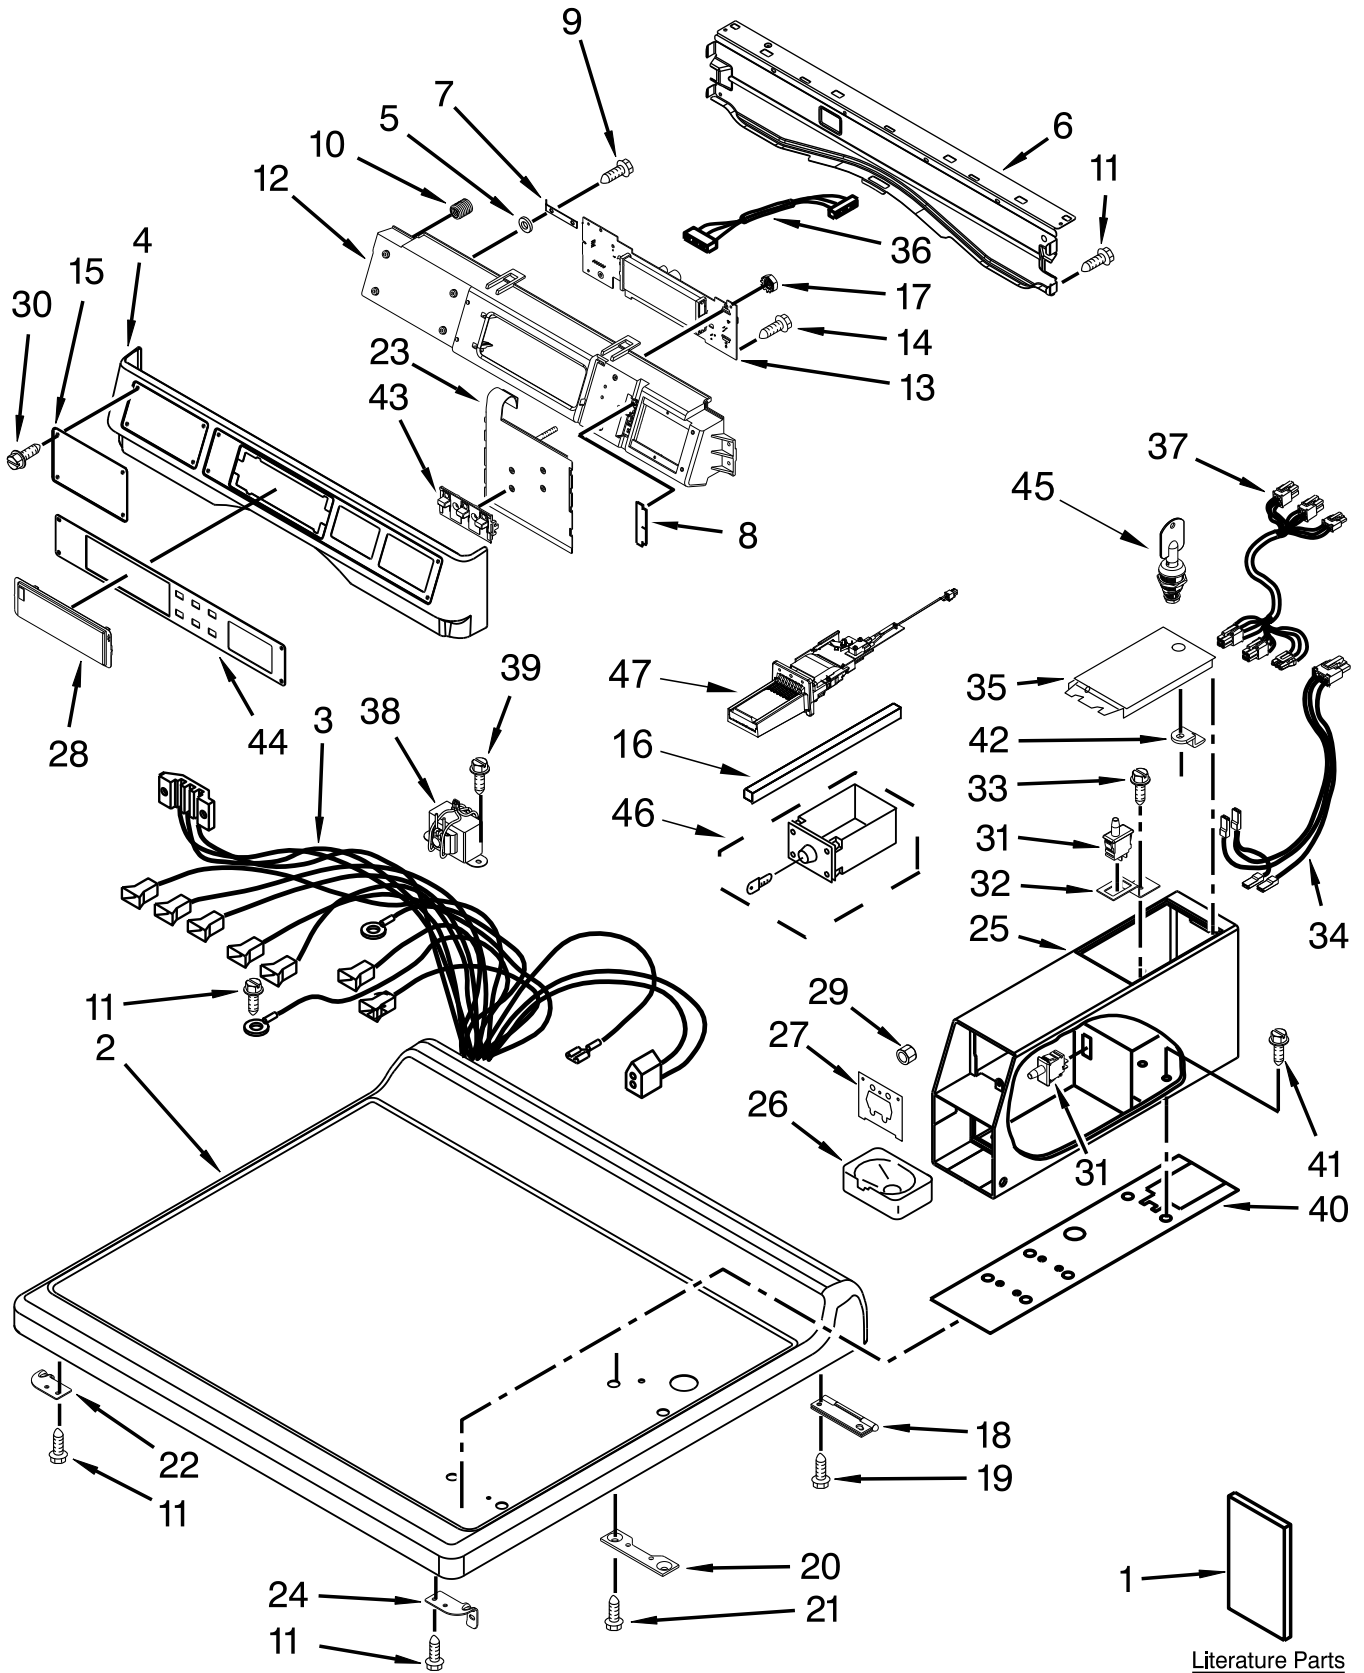

COMMERCIAL ELECTRIC DRYER

MODELS:

CED9050AW0 (White)

TOP AND CONSOLE PARTS

Literature Parts

TOP AND CONSOLE PARTS

<u>Illus. No.</u>	<u>Part No.</u>	<u>Description</u>	<u>Illus. No.</u>	<u>Part No.</u>	<u>Description</u>	<u>Illus. No.</u>	<u>Part No.</u>	<u>Description</u>
1		Literature Parts	17	W10139046	Nut	33	W10139210	Screw
	W10726005	Installation Instruction	18		Hinge & Pin Assembly	34	W10211244	Wire, Harness Sensor Switch
	W10726050	Tech Sheet		8565018	White	35	3351136	Assembly, Service Door
2		Top	19	342055	Screw	36	W10166307	Harness, Communication
	W10137411	White	20	3347825	Plate, Mounting	37	W10166308	Harness, Meter Case
3	W10555111	Harness, Main	21	98445	Screw	38	W10131839	Transformer
4	W10137459	Console (Outer)	22	W10137445	Bracket - Top Panel, Left	39	8533971	Screw
5	W10189075	Washer, Brass	23	W10135255	Switch, Membrane & Backer Plate	40	W10137448	Cushion, Meter Case
6	8565237	Bracket, Console	24	W10137444	Bracket - Top Panel, Right	41	3349065	Bolt
7	W10532923	Ground-Jumper, Tab	25	W10171132	Meter Case	42	W10156125	Cam, Commercial Lock
8	W10187276	Seal, Console	26	385421	Funnel, Coin	43	W10137455	Push Button
9	488234	Screw	27	3954761	Plate, Adapter	44	W10334890	Fascia-Console
10	W10189313	Insert	28	W10267645	Cover, Display	45	W10114740	Key, Access Door
11	3390647	Screw	29	3400029	Nut	46	8316525	Money Box W/Lock
12	W10137427	Console (Inner)	30	W10137457	Screw	47	W10198126	Coin Slide (Vertical 14)
13	W10719682	User Interface	31	W10131838	Switch, Vault Service Door		W10547316	Coin Slide (Vertical 8)
14	489136	Screw	32	W10133508	Bracket, Service Switch			
15	W10712874	Fascia Dispenser						
16	8318517	Bolt, Slide Mechanism						