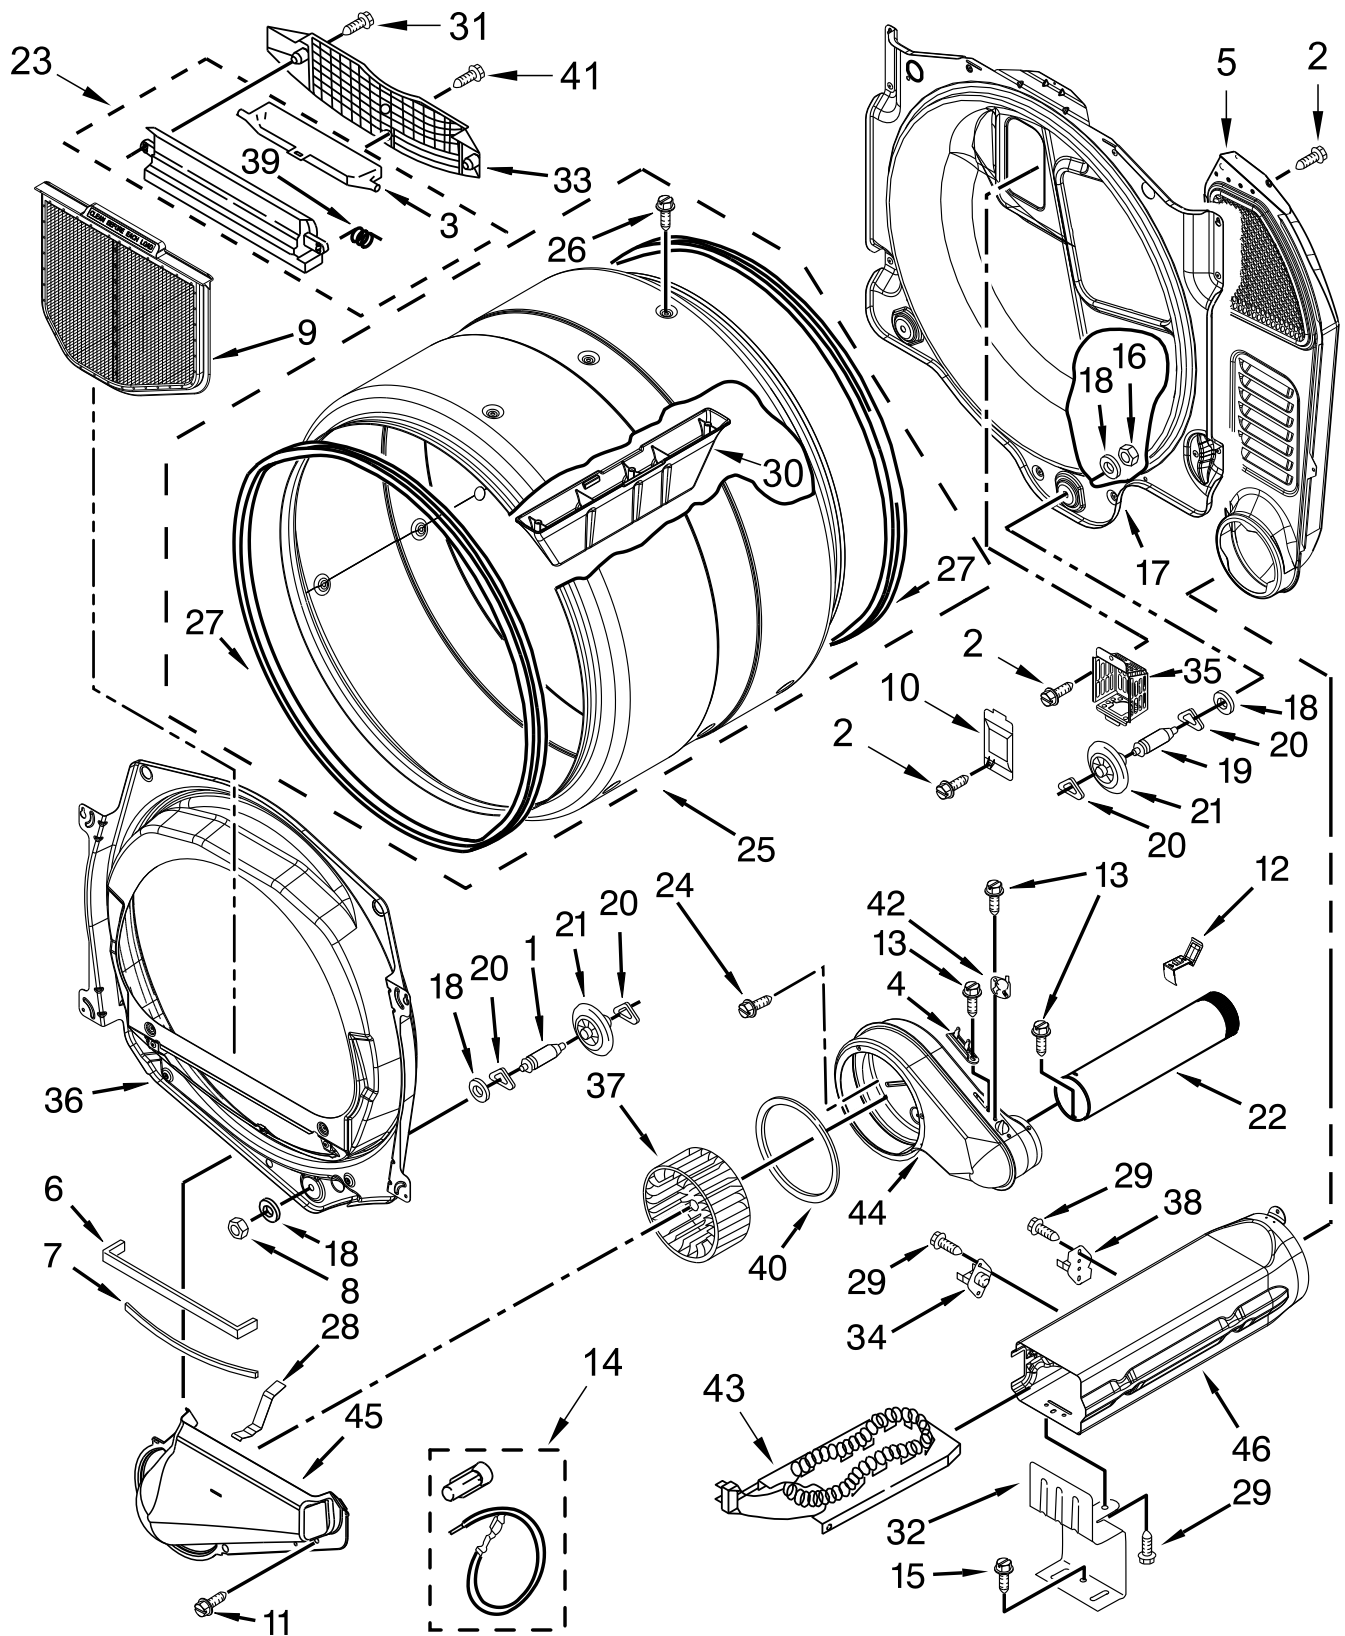

BULKHEAD PARTS

BULKHEAD PARTS

<u>Illus.</u> <u>No.</u>	<u>Part No.</u>	<u>Description</u>	<u>Illus.</u> <u>No.</u>	<u>Part No.</u>	<u>Description</u>	<u>Illus.</u> <u>No.</u>	<u>Part No.</u>	<u>Description</u>
1	W10359271	Shaft, Drum Roller - Right Hand Thread	17	W10080170	Bulkhead, Rear	34	3391914	Thermostat HL-295/215
2	3390647	Screw	18	3387459	Washer	35	8578825	Bracket, Drum Light
3	W10153413	Door, Lint Screen	19	W10359272	Shaft, Drum Roller - Left Hand Thread	36	8565061	Bulkhead, Front
4	3392519	Fuse, Thermal (91C)	20	W10512946	Washer, Tri Ring	37	W10349492	Wheel, Blower
5	697354	Assembly, Air Duct	21	W10314171	Roller, Support	38	8318314	Kit, Thermal Cut-Off (Includes High Limit Thermostat)
6	697813	Seal, Outlet Housing	22	8563728	Pipe, Exhaust	39	3394986	Spring, Lint Screen Door
7	697814	Seal, Drum Front	23	W10153423	Assembly, Outlet Housing	40	697770	Seal, Plate Cover
8	3934666	Nut, Hex	24	489463	Screw	41	695240	Screw
9	W10596627	Screen, Lint	25	W10549246	Assembly, Drum (Complete)	42	8577274	Thermistor
10	3402841	Lens, Drum Light	26	W10219342	Screw	43	3387748	Element, Heater
11	359625	Screw	27	W10521118	Seal, Drum	44	8544362	Housing, Blower
12	8572105	Clip, Exhaust	28	W10345456	Clip, Spring	45	8066168	Assembly, Lint Duct
13	8533971	Screw	29	90767	Screw	46	W10608837	Assembly, Weld Heater Box
14	279457	Terminal Wire Kit (For Heater Element Wiring Harness Repair)	30	W10153409	Baffle, Drum			
15	693995	Screw	31	3387230	Screw			
16	W10001120	Nut, Hex (Left Hand Thread)	32	8066099	Bracket, Heater Box			
			33	W10153412	Grille, Outlet