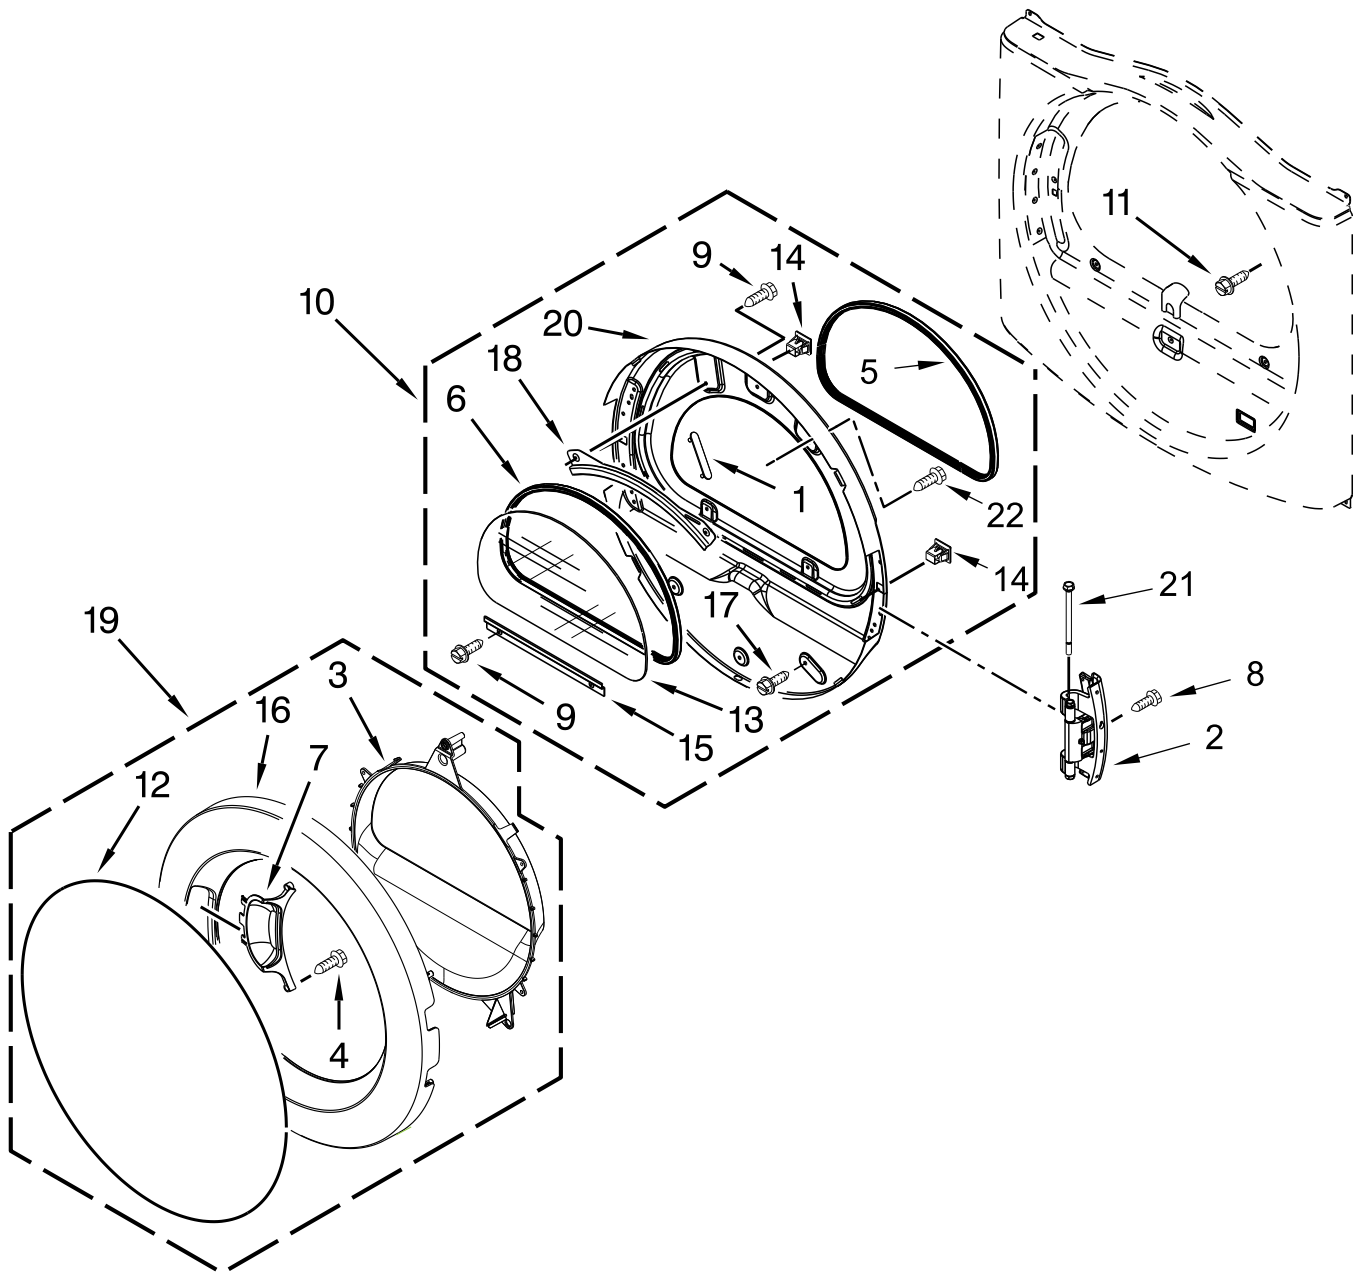

DOOR PARTS

DOOR PARTS

<u>Illus.</u> <u>No.</u>	<u>Part No.</u>	<u>Description</u>
1		Label-Hinge Hole
	W10256915	White
2	W10304672	Assembly, Door Hinge
3	W10283424	Door, Intermediate Stationary
4	9742177	Screw
5	W10163915	Seal, Door
6	8579663	Seal, Window
7	W10215754	Handle, Door

<u>Illus.</u> <u>No.</u>	<u>Part No.</u>	<u>Description</u>
8	W10159996	Screw
9	3393258	Screw
10	W10564641	Assembly, Inner Door
11	355515	Screw
12		Screen, Door (Not Serviceable)
13	W10286878	Window
14	690081	Assembly, Door Catch
15	8519354	Retainer, Window

<u>Illus.</u> <u>No.</u>	<u>Part No.</u>	<u>Description</u>
16	W10215742	Door, Outer Ring
17	3357011	Screw
18	8519356	Retainer, Window (Upper)
19		Door, Outer
	W10215753	White
20	W10363674	Door, Inner
21	8565087	Screw
22	8534044	Screw