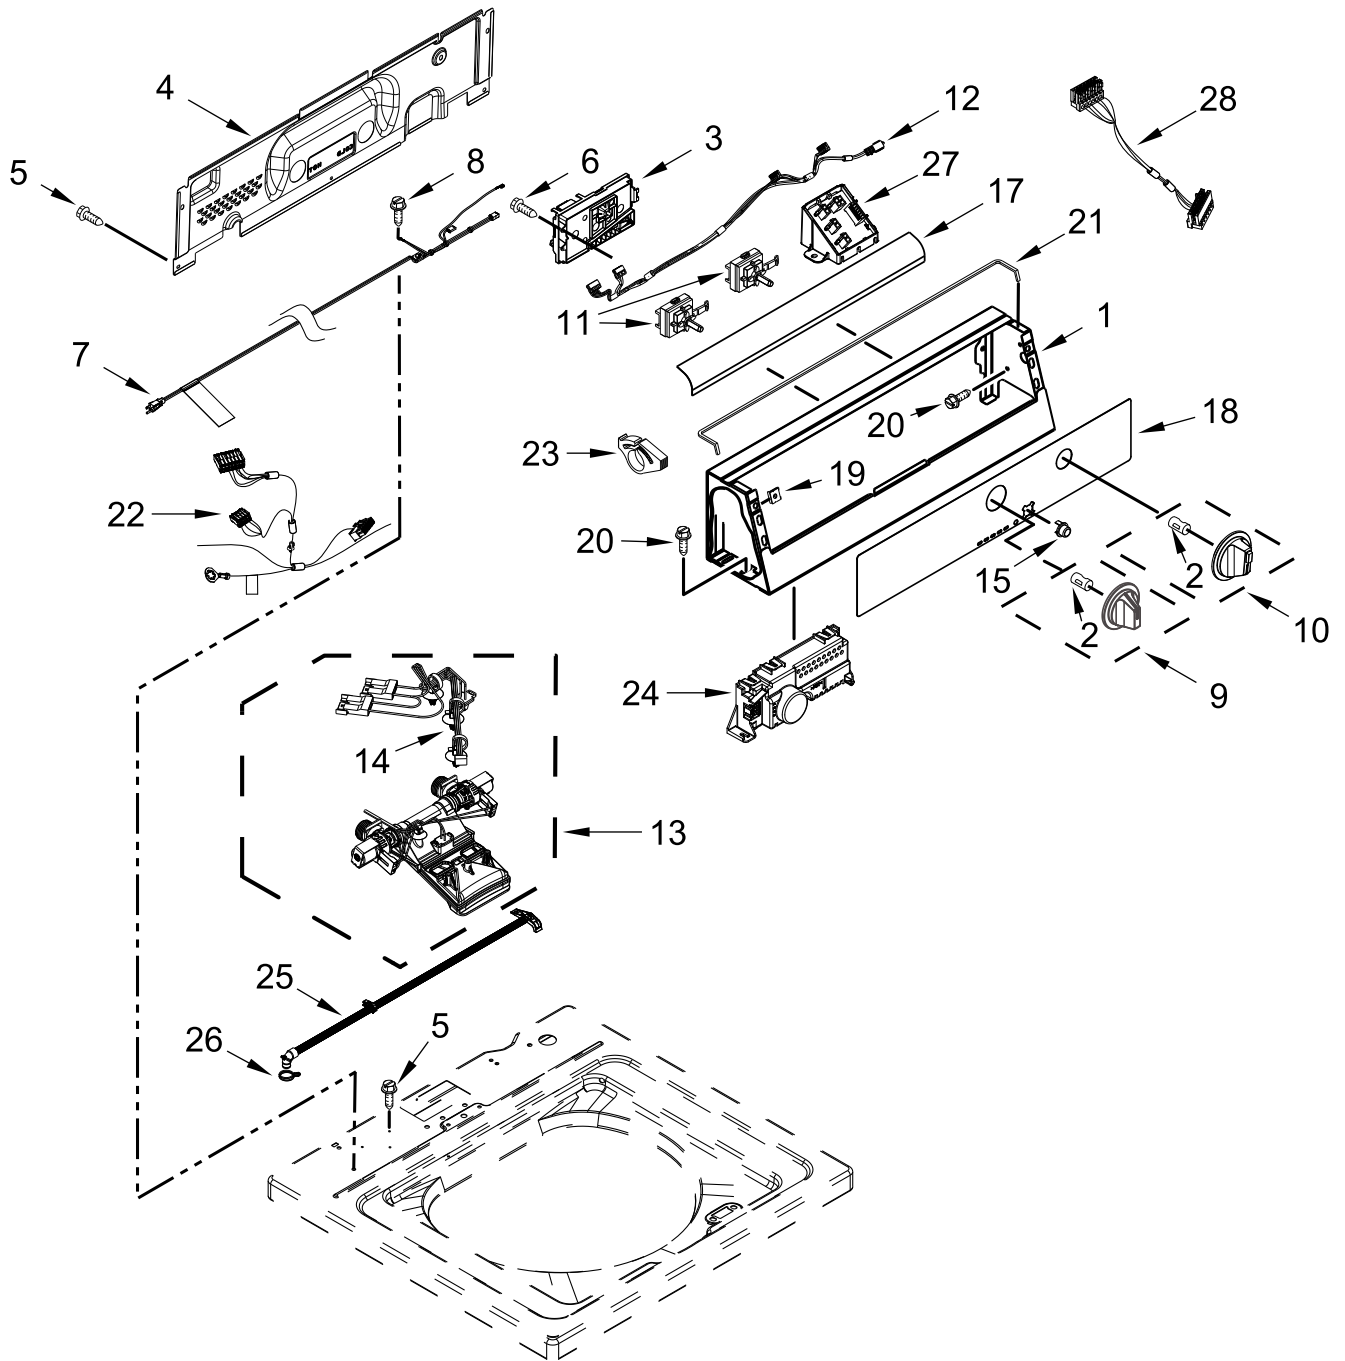

CONTROLS AND WATER INLET PARTS

CONTROLS AND WATER INLET PARTS

<u>Illus.</u> <u>No.</u>	<u>Part No.</u>	<u>Description</u>	<u>Illus.</u> <u>No.</u>	<u>Part No.</u>	<u>Description</u>	<u>Illus.</u> <u>No.</u>	<u>Part No.</u>	<u>Description</u>
1	W10461094	Console	10		Knob & Bumper Assembly	19	W10131123	Nut, "U"
2	W10140928	Clip, Knob		W10461100	Gray	20	3390631	Screw
3	W10571743	Control Unit Assembly, Machine & Motor	11	W10285512	Temperature Control	21	W10157932	Seal, Foam
4	W10461159	Panel, Console Rear Cover	12	W10291184	Harness, Upper E-Star	22	W10480947	Harness, LED
5	1157158	Screw	13	W10486031	Inlet Assembly, Water	23	W10348582	Clamp, Hose
6	90767	Screw	14	W10472990	Harness, Valve	24	W10482833	Module, Electronic Release
7	W10482500	Cord, Power	15	W10461117	Push Button, Start	25	W10461189	Assembly, Hose
8	3400076	Screw	17	W10133515	Deflector Switch Assembly	26	W10117298	Clamp, Hose
9		Assembly, Timer Knob	18	W10461055	Fascia	27	W10491734	Interface, Coin Slide
	W10461101	Gray				28	W10514456	Jumper, Coin Slide Interface