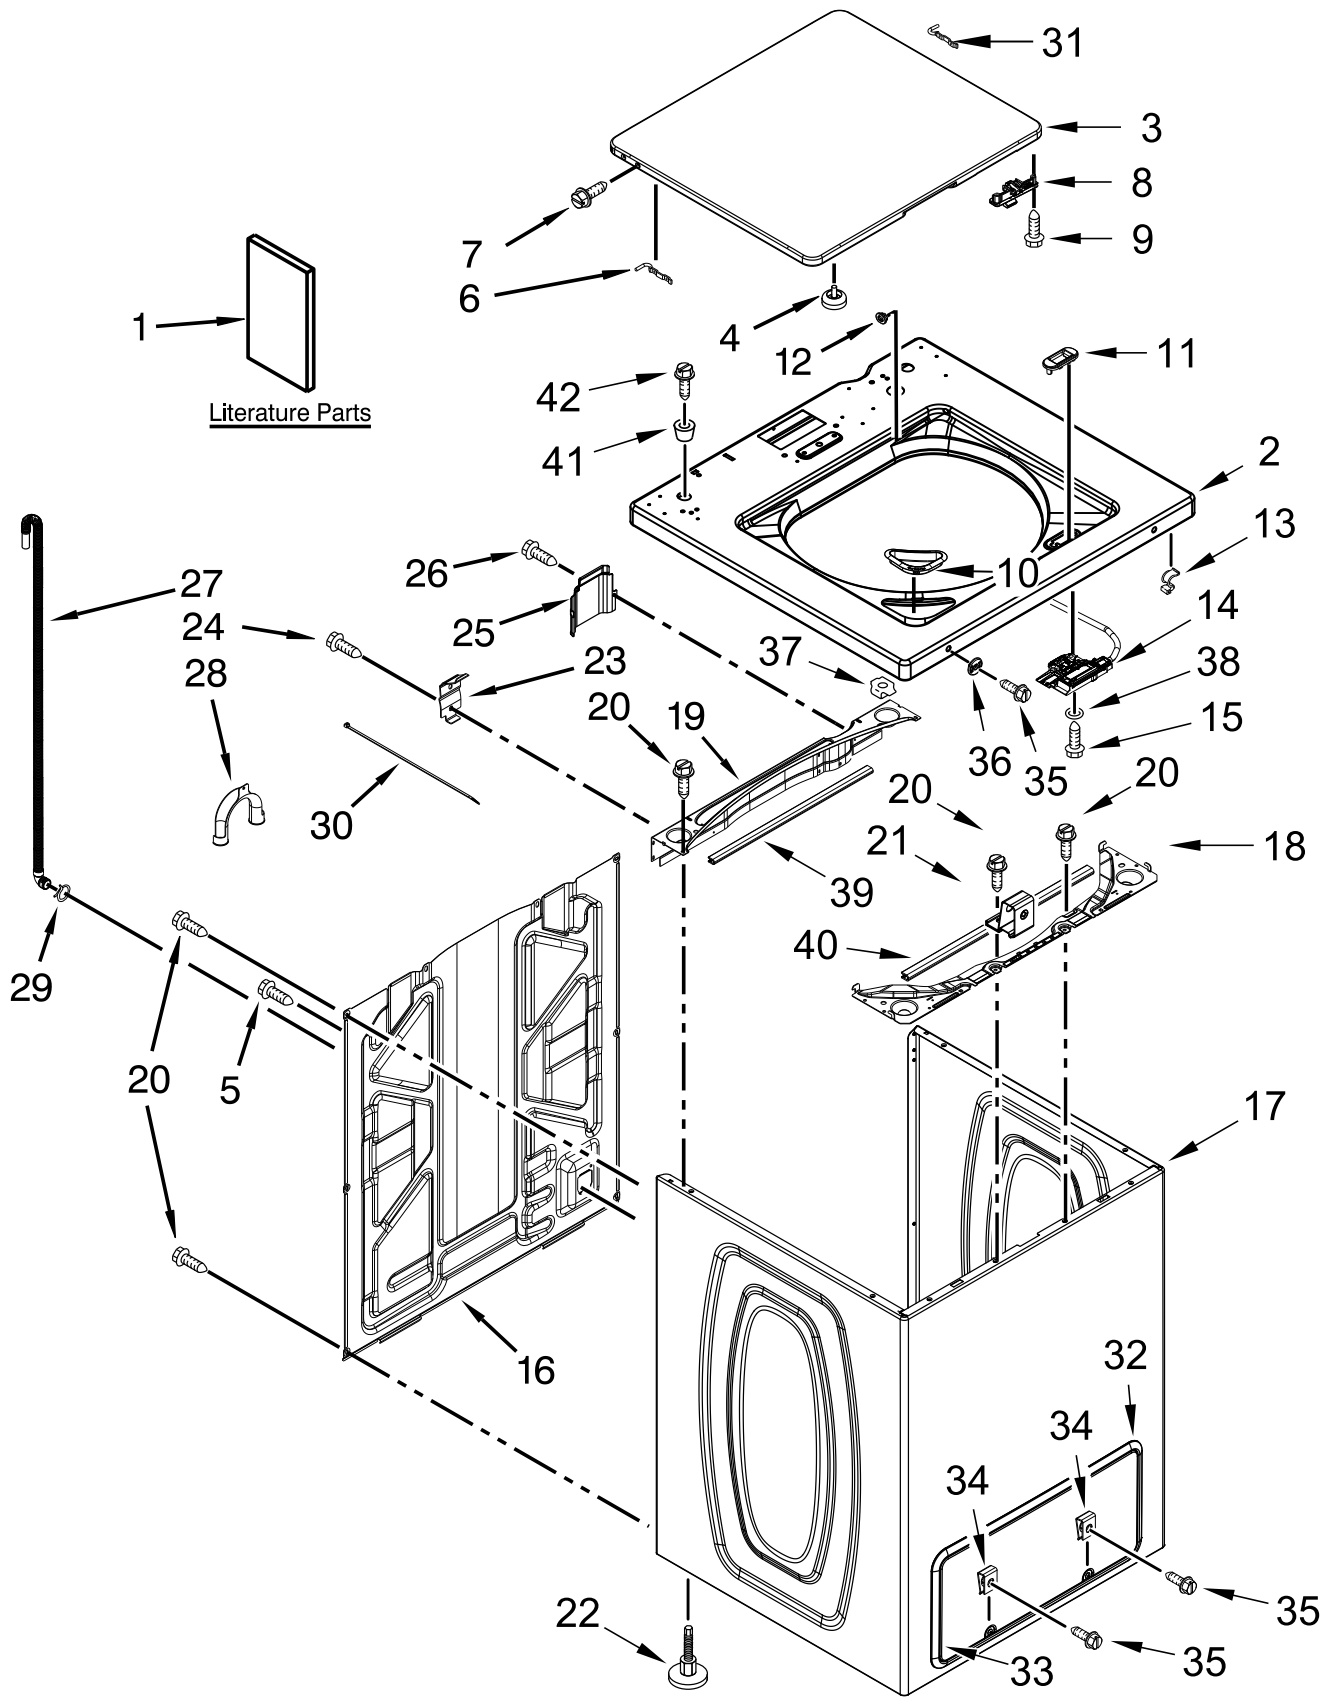

TOP AND CABINET PARTS

TOP AND CABINET PARTS

<u>Illus. No.</u>	<u>Part No.</u>	<u>Description</u>	<u>Illus. No.</u>	<u>Part No.</u>	<u>Description</u>	<u>Illus. No.</u>	<u>Part No.</u>	<u>Description</u>
1		Literature Parts	13	90016	Clip, Harness	29	356138	Clamp, Hose
	W10474263	Installation Instructions	14	W10482836	Latch, Lid Lock Assembly	30	W10339879	Tie, Cable
	W10531642	Wiring Diagram	15	W10588613	Screw	31	54583	Hinge, Lid (Right)
	W10554748	Tech Sheet	16	W10250884	Panel Rear	32	W10464746	Frame, Front Access
2		Top	17		Cabinet	33	W10464747	Door, Front Access
	W10461168	White		W10464748	White	34	3400915	Nut, "U"
3		Lid and Bumper Assembly	18	W10215098	Brace, Cabinet Top - Front	35	W10486616	Screw
	W10559043	White	19	W10215099	Brace, Cabinet Top - Rear	36	W10461181	Bushing-Top, Screw
4	W10525268	Bumper, Lid	20	1157158	Screw	37	90406	Nut, Cage
5	9740848	Screw	21	W10461182	Lock, Top	38	W10318627	O-Ring
6	91770	Hinge, Lid (Left)	22	W10397767	Foot Assembly, Leveling	39	W10521454	Brace-Guard, Cabinet Rear Top
7	W10119872	Screw	23	W10461176	Hinge, Top	40	W10521453	Brace-Guard, Cabinet Front Top
8	W10240513	Strike, Lid Lock	24	W10142728	Screw	41	356674	Cone, Wedge
9	W10273971	Screw	25	W10461180	Cover, Harness	42	3353994	Bolt
10	W10515627	Dispenser, Bleach	26	3400076	Screw			
11	W10392041	Bezel, Lid Lock	27	W10221546	Hose, Outer Drain Assembly			
12	21258	Bearing, Lid Hinge	28	W10280024	U-Bend, Drain Hose