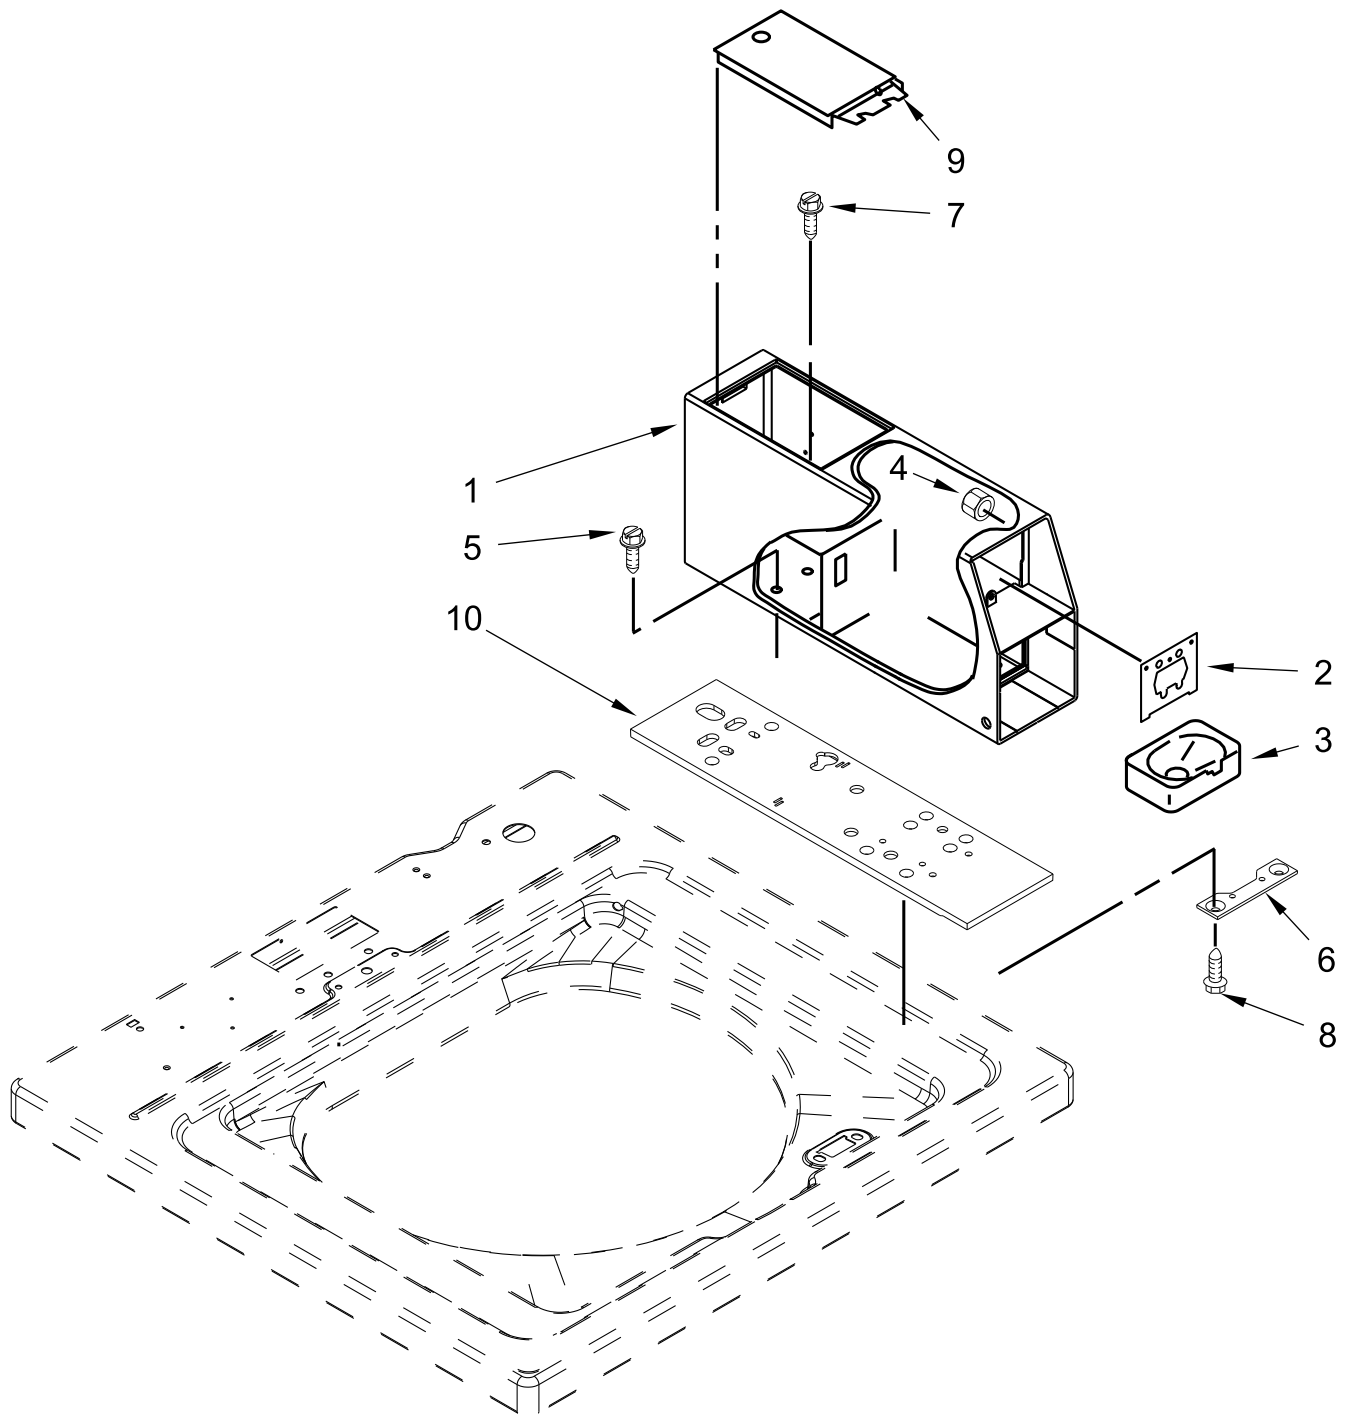

METER CASE PARTS

METER CASE PARTS

<u>Illus.</u> <u>No.</u>	<u>Part No.</u>	<u>Description</u>	<u>Illus.</u> <u>No.</u>	<u>Part No.</u>	<u>Description</u>	<u>Illus.</u> <u>No.</u>	<u>Part No.</u>	<u>Description</u>
1	W10549814	Meter Case	5	3349065	Bolt	9	3351136	Assembly, Service Door
2	3954761	Plate, Adapter	6	3347825	Plate, Mounting	10	3954812	Cushion, Meter Case
3	385421	Funnel, Coin	7	W10139210	Screw			
4	3400029	Nut	8	98445	Screw