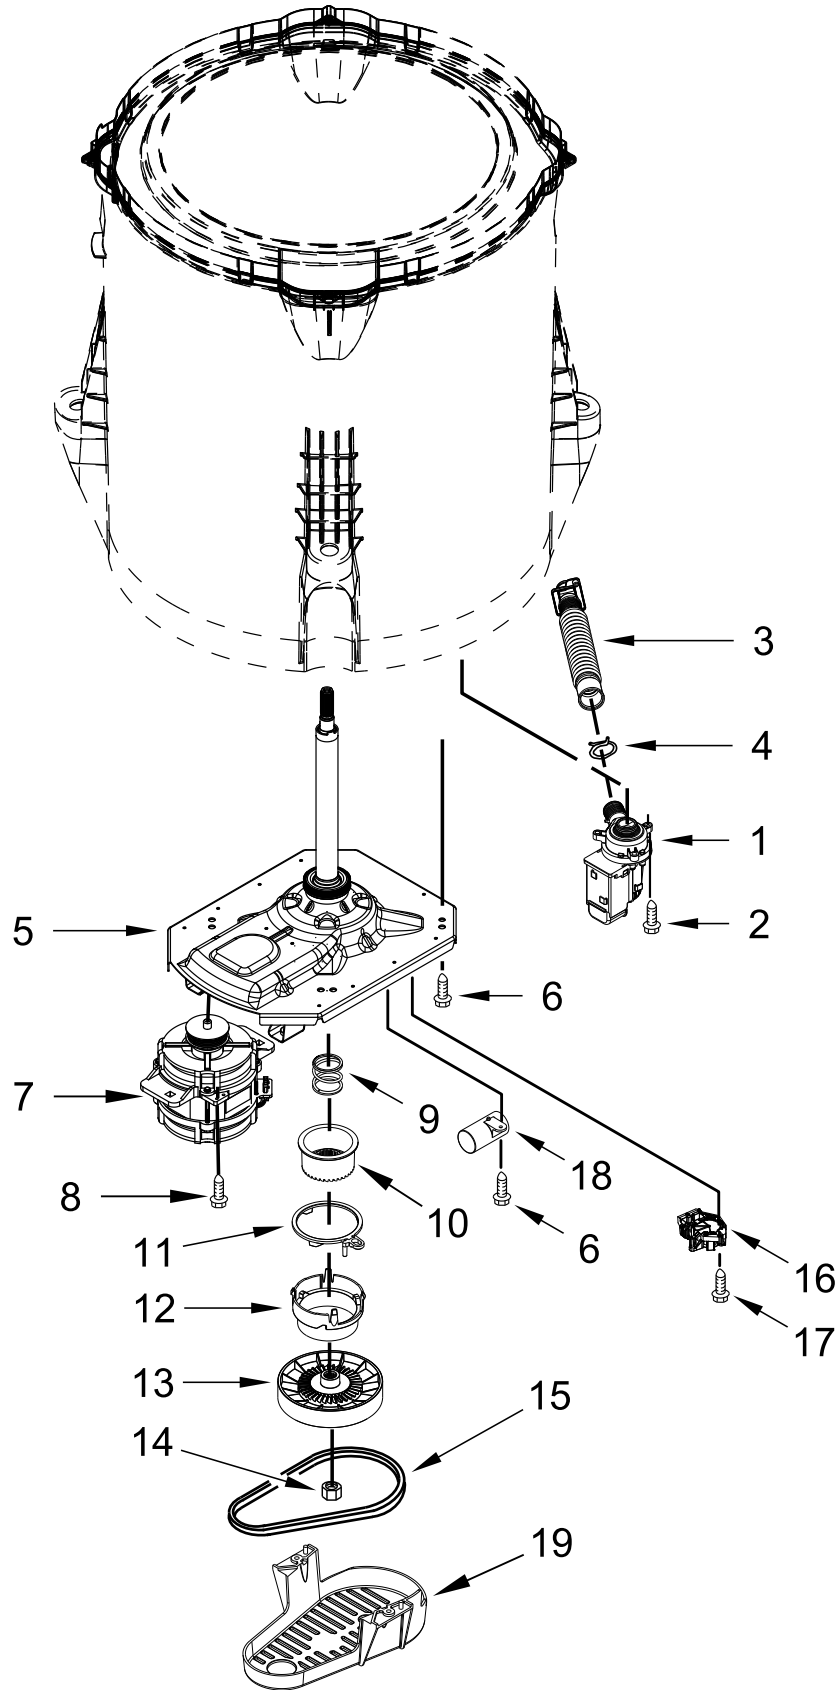

GEARCASE, MOTOR AND PUMP PARTS

GEARCASE, MOTOR AND PUMP PARTS

<u>Illus.</u> <u>No.</u>	<u>Part No.</u>	<u>Description</u>	<u>Illus.</u> <u>No.</u>	<u>Part No.</u>	<u>Description</u>	<u>Illus.</u> <u>No.</u>	<u>Part No.</u>	<u>Description</u>
1	W10276397	Pump Assembly, Drain	10	W10006352	Slider, Splutch (Includes Items 9, 11, 12 & 13)	16	W10389471	Actuator, Shift
2	W10004910	Screw				17	9741052	Screw
3	W10215091	Hose, Inner Drain Assembly	11	W10006353	Cam Ring, Splutch (Includes Items 9, 10, 12 & 13)	18	W10390446	Capacitor, Motor Run
4	8317496	Clamp, Hose				19	W10427633	Shield, Pulley Cover
5	W10521293	Assembly, Gearcase	12	W10006354	Cam, Splutch (Includes Items 9, 10, 11 & 13)			
6	W10249633	Screw	13	W10536113	Pulley			
7	W10490819	Motor, Drive	14	W10163336	Nut, Pulley			
8	W10094780	Screw	15	W10006384	Belt, Drive			
9	W10006382	Spring, Splutch (Includes Items 10, 11, 12 & 13)