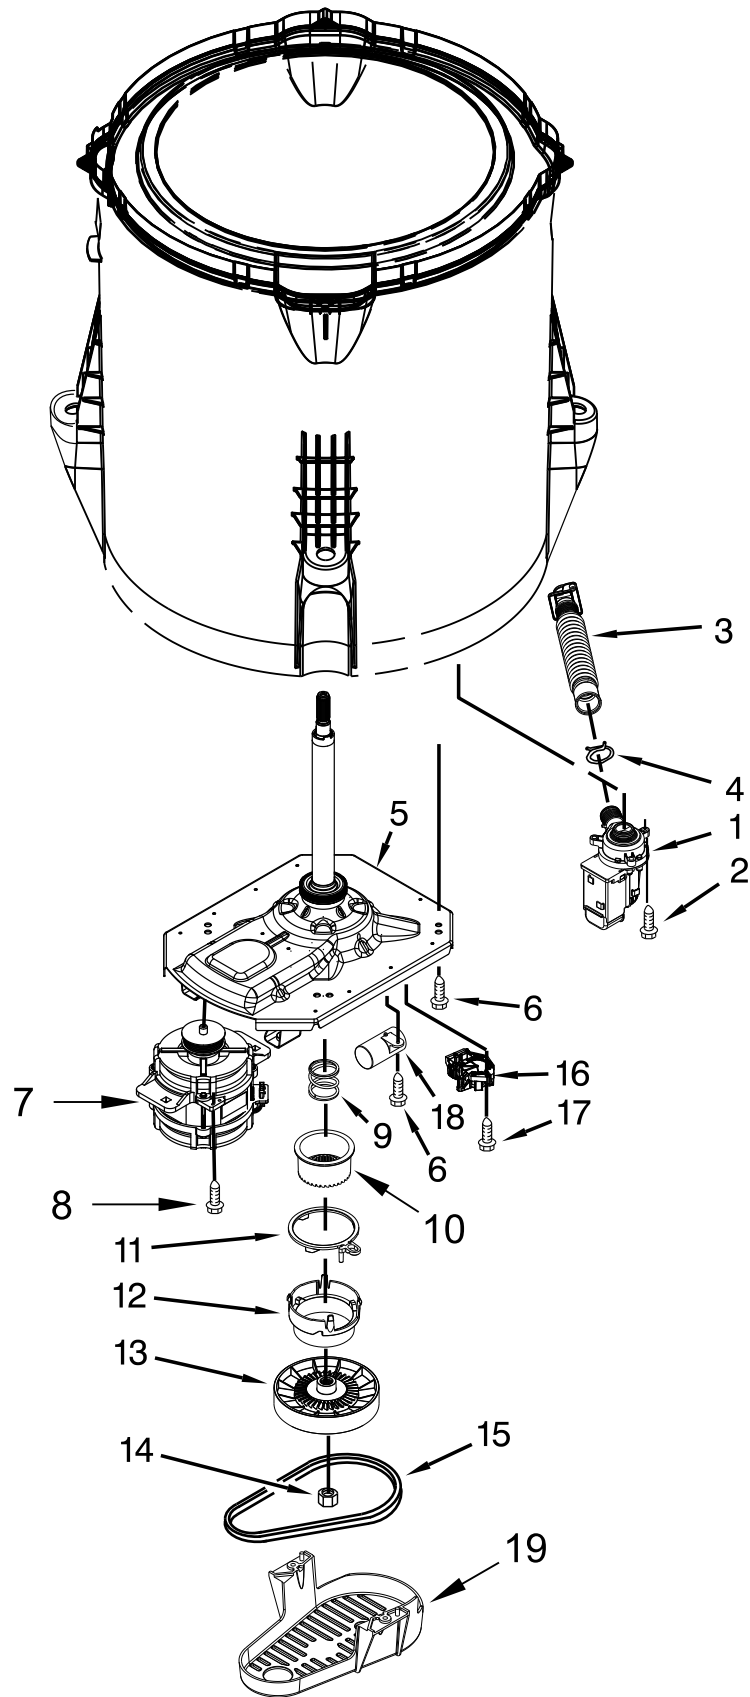

GEARCASE, MOTOR AND PUMP PARTS

GEARCASE, MOTOR AND PUMP PARTS

<u>Illus.</u> <u>No.</u>	<u>Part No.</u>	<u>Description</u>	<u>Illus.</u> <u>No.</u>	<u>Part No.</u>	<u>Description</u>	<u>Illus.</u> <u>No.</u>	<u>Part No.</u>	<u>Description</u>
1	W10276397	Pump Assembly, Drain	10	W10006352	Slider, Splutch (Includes Items 9, 11, 12 & 13)	16	W10389471	Actuator, Shift
2	W10004910	Screw				17	9741052	Screw
3	W10215091	Hose, Inner Drain Assembly	11	W10006353	Cam Ring, Splutch (Includes Items 9, 10, 12 & 13)	18	W10390446	Capacitor, Motor Run
4	8317496	Clamp, Hose				19	W10427633	Shield, Pulley Cover
5	W10521293	Assembly, Gearcase	12	W10006354	Cam, Splutch (Includes Items 9, 10, 11 & 13)			
6	W10249633	Screw	13	W10536113	Pulley			
7	W10490819	Motor, Drive	14	W10163336	Nut, Pulley			
8	W10094780	Screw	15	W10006384	Belt, Drive			
9	W10006382	Spring, Splutch (Includes Items 10, 11, 12 & 13)