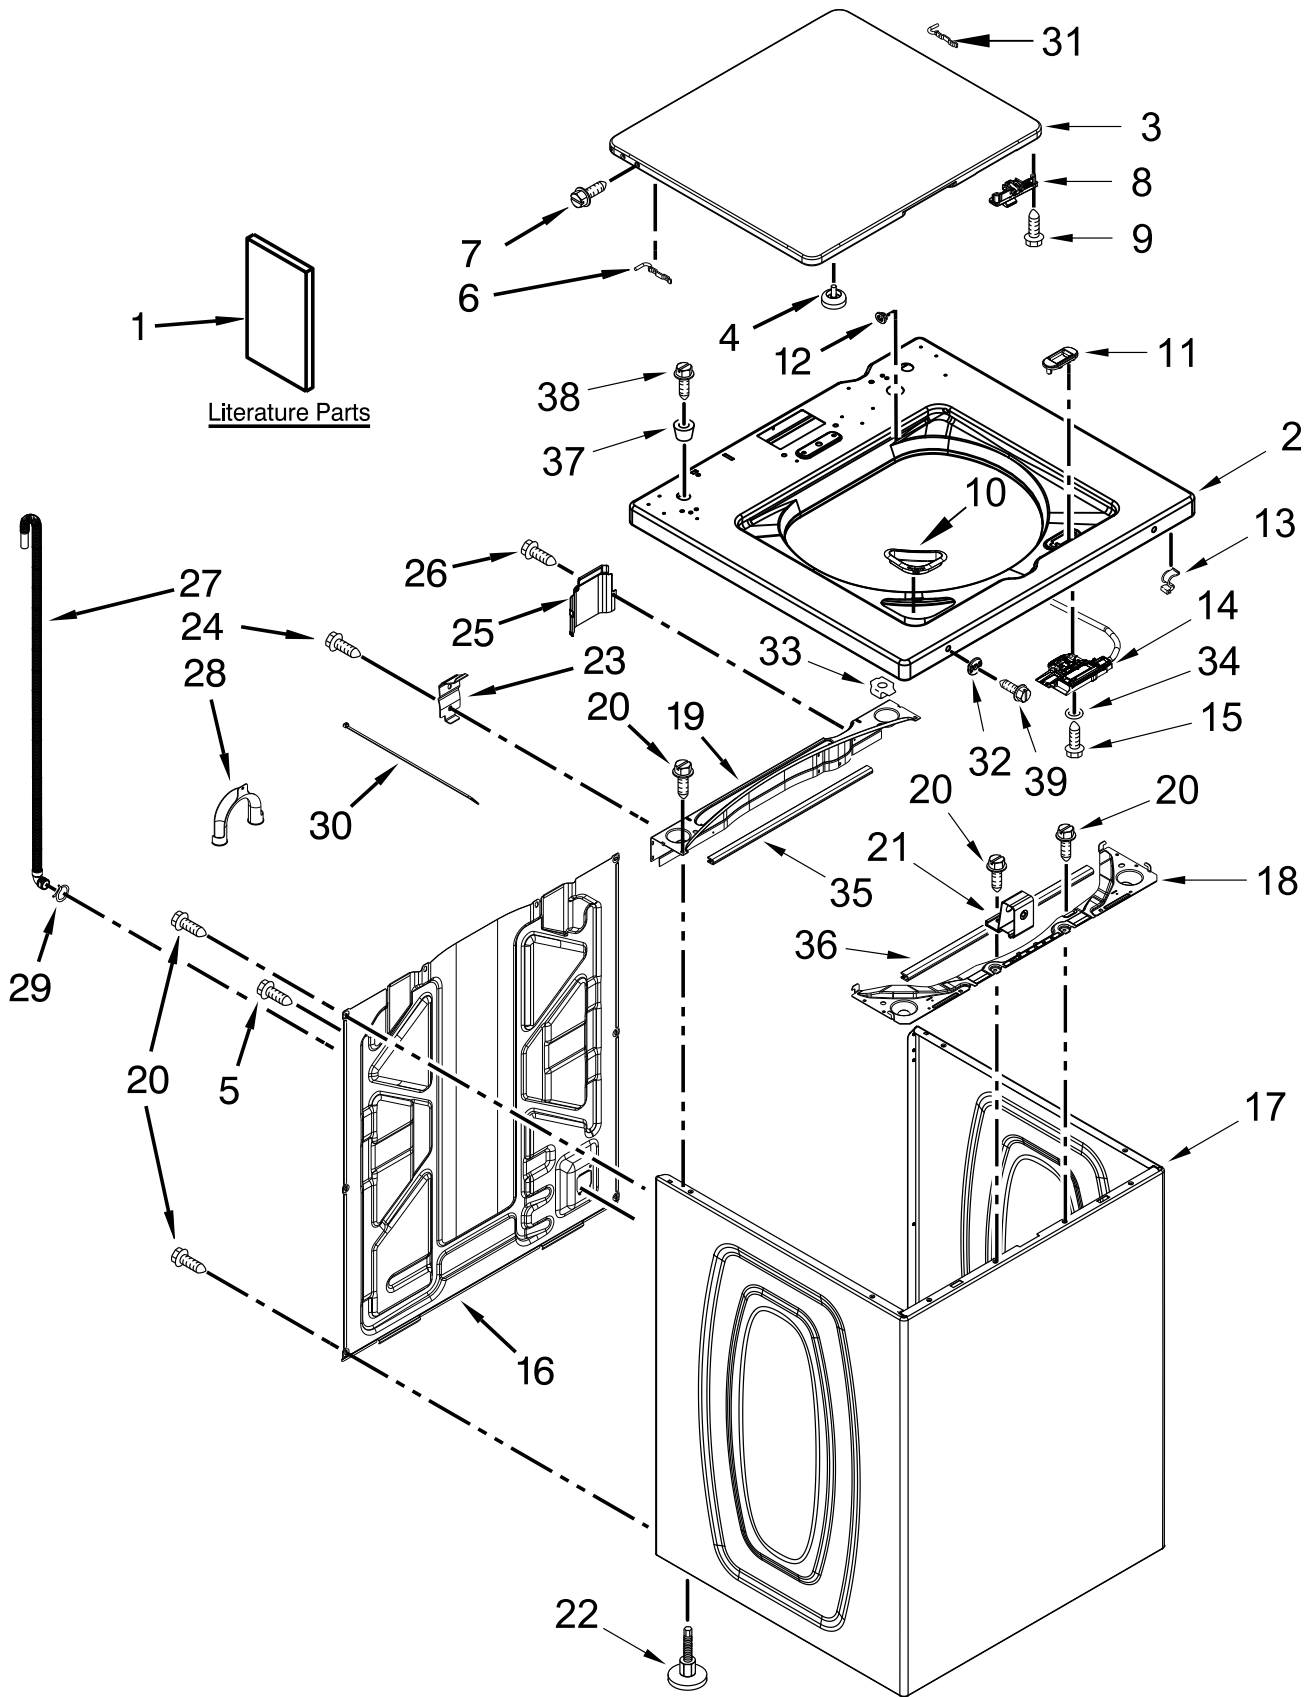

COMMERCIAL AUTOMATIC WASHER

MODELS:

CAE2743BQ0 (White)

TOP AND CABINET PARTS

TOP AND CABINET PARTS

<u>Illus. No.</u>	<u>Part No.</u>	<u>Description</u>
1		Literature Parts
	W10474263	Installation Instructions
	W10531642	Wiring Diagram
	W10554748	Tech Sheet
	W10474315	Energy Guide
	8316532	Instructions, Coin Kit
2		Top
	W10461169	White
3		Lid and Bumper Assembly
	W10251302	White
4	W10525268	Bumper, Lid
5	9740848	Screw
6		Hinge, Lid
	91770	Left
7	W10119872	Screw
8		Strike, Lid Lock
	W10240513	White
9	W10273971	Screw

<u>Illus. No.</u>	<u>Part No.</u>	<u>Description</u>
10	W10515627	Dispenser, Bleach
11		Bezel, Lid Lock
	W10392041	White
12	21258	Bearing, Lid Hinge
13	90016	Clip, Harness
14	W10482836	Latch, Lid Lock Assembly
15	W10588613	Screw
16	W10250884	Panel, Rear
17		Cabinet
	W10478060	White
18	W10215098	Brace, Cabinet Top - Front
19	W10512626	Brace, Cabinet Top - Rear
20	1157158	Screw
21	W10461182	Lock, Top
22	W10397994	Foot, Leveling
23	W10461176	Hinge, Top
24	W10142728	Screw

CONTROLS AND WATER INLET PARTS

CONTROLS AND WATER INLET PARTS

<u>Illus.</u> <u>No.</u>	<u>Part No.</u>	<u>Description</u>	<u>Illus.</u> <u>No.</u>	<u>Part No.</u>	<u>Description</u>	<u>Illus.</u> <u>No.</u>	<u>Part No.</u>	<u>Description</u>
1	W10461094	Console	10		Knob & Bumper Assembly	19	W10131123	Nut, "U"
2	W10140928	Clip, Knob		W10461100	Gray	20	3390631	Screw
3	W10571743	Control Unit Assembly, Machine & Motor	11	W10285512	Temperature Control	21	W10157932	Seal, Foam
4	W10461159	Panel, Console Rear Cover	12	W10291184	Harness, Upper E-Star	22	W10480947	Harness, LED
5	1157158	Screw	13	W10486031	Inlet Assembly, Water	23	W10348582	Clamp, Hose
6	90767	Screw	14	W10472990	Harness, Valve	24	W10461189	Assembly, Hose
7	W10482500	Cord, Power	15	W10461117	Push Button, Start	25	W10117298	Clamp, Hose
8	3400076	Screw	17	W10133515	Deflector Switch Assembly	26	W10491734	Interface, Coin Slide
9		Assembly, Timer Knob	18	W10461055	Fascia	27	W10514456	Jumper, Coin Slide Interface
	W10461101	Gray						