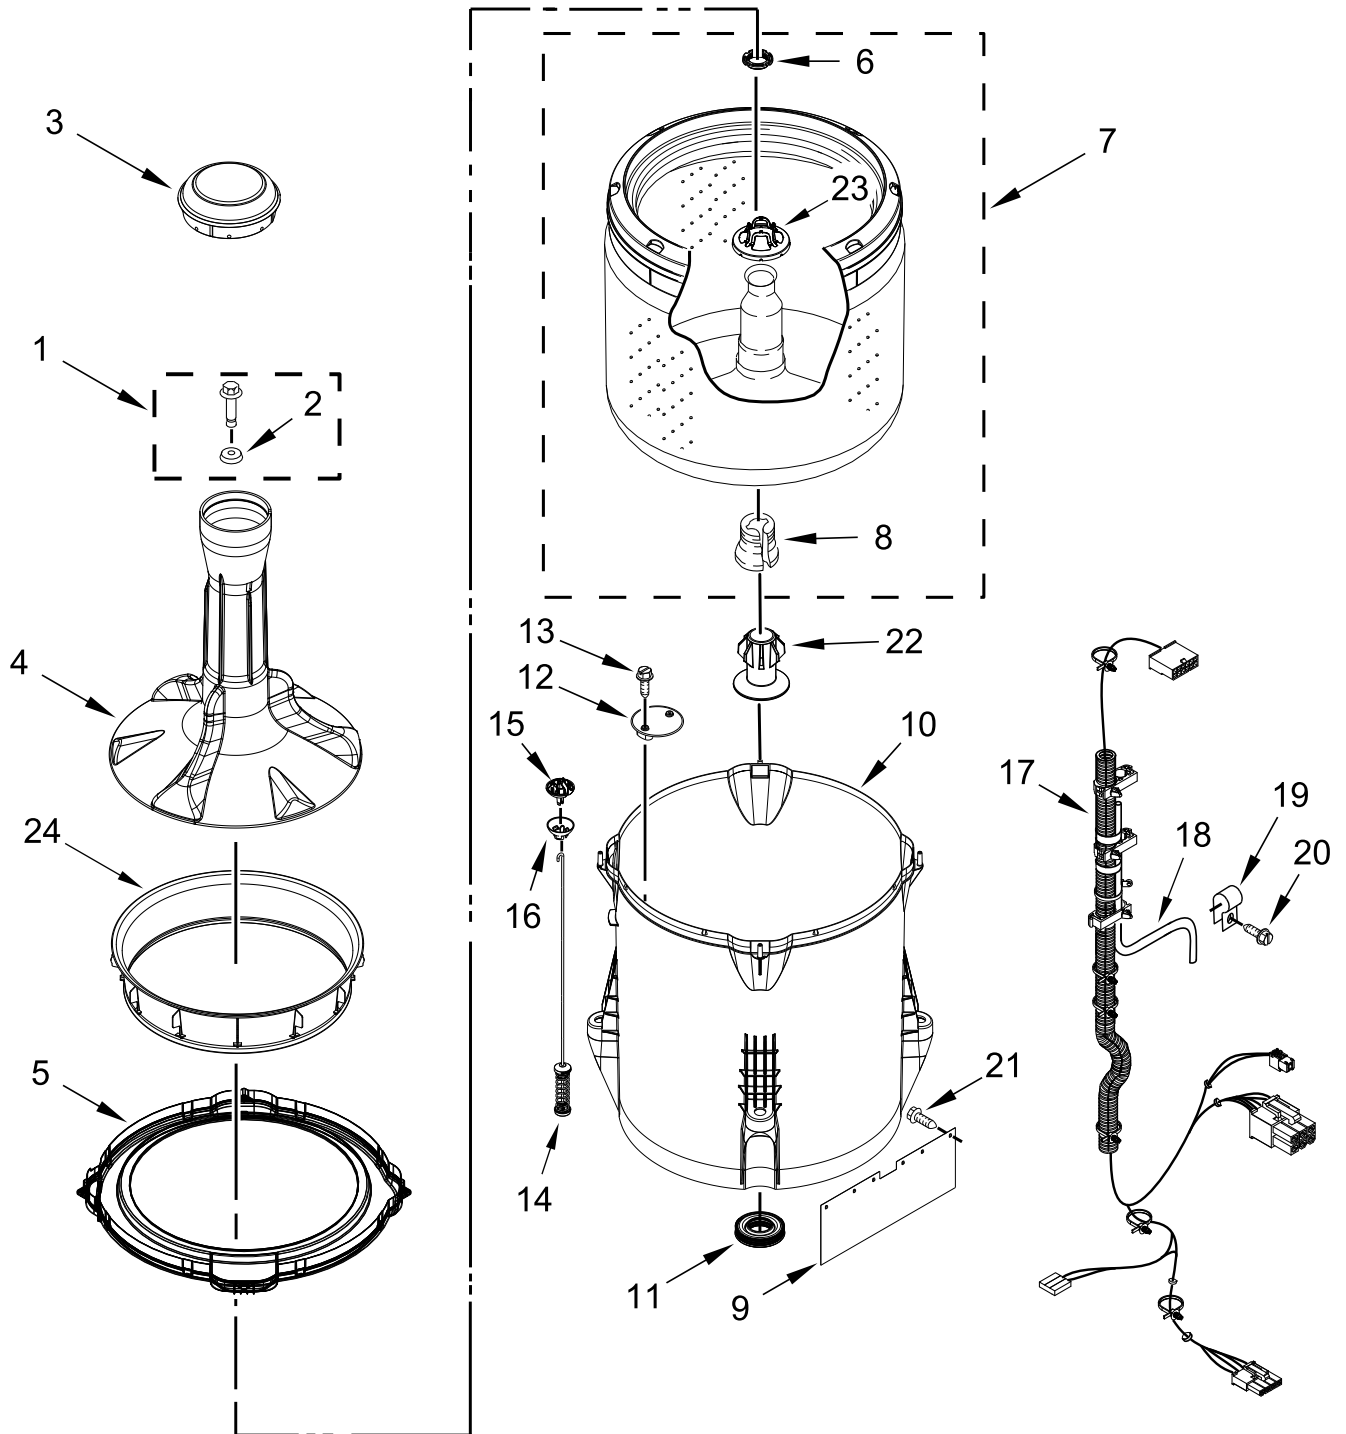

BASKET AND TUB PARTS

BASKET AND TUB PARTS

<u>Illus.</u> <u>No.</u>	<u>Part No.</u>	<u>Description</u>	<u>Illus.</u> <u>No.</u>	<u>Part No.</u>	<u>Description</u>	<u>Illus.</u> <u>No.</u>	<u>Part No.</u>	<u>Description</u>
1	W10003790	Screw and Washer	13	8533928	Screw (Stainless)	19	W10005430	Clamp, Cable
2	3949550	Washer	14	W10110314	Damper Assembly, Tub Suspension (Set Of 4-Includes Items 15 & 16)	20	8533943	Screw
3	W10424292	Cap, Agitator	15	W10560146	Ball, Suspension (Set of 4 - Includes Suspension Bushings)	21	W10429200	Retainer, Push-In
4	W10445415	Impeller	16	W10256551	Bushing - Upper Suspension (Set of 4 - Includes Suspension Balls)	22	W10424298	Collar, Alignment
5	W10461196	Ring, Tub	17	W10472988	Harness, Lower (Includes Pressure Hose & Cable Tie)	23	W10461124	Ring, Labryinth (Item not included with Basket Assembly)
6	21366	Nut, Spanner	18	W10531633	Hose, Pressure Switch	24	W10424289	Adapter, Balance Ring
7	W10389330	Basket Assembly						
8	389140	Block, Basket Drive						
9	W10339098	Shield, Splash						
10	W10238320	Tub (Includes Tub Seal)						
11	W10424291	Seal, Tub						
12	W10215093	Filter, Drain Pump