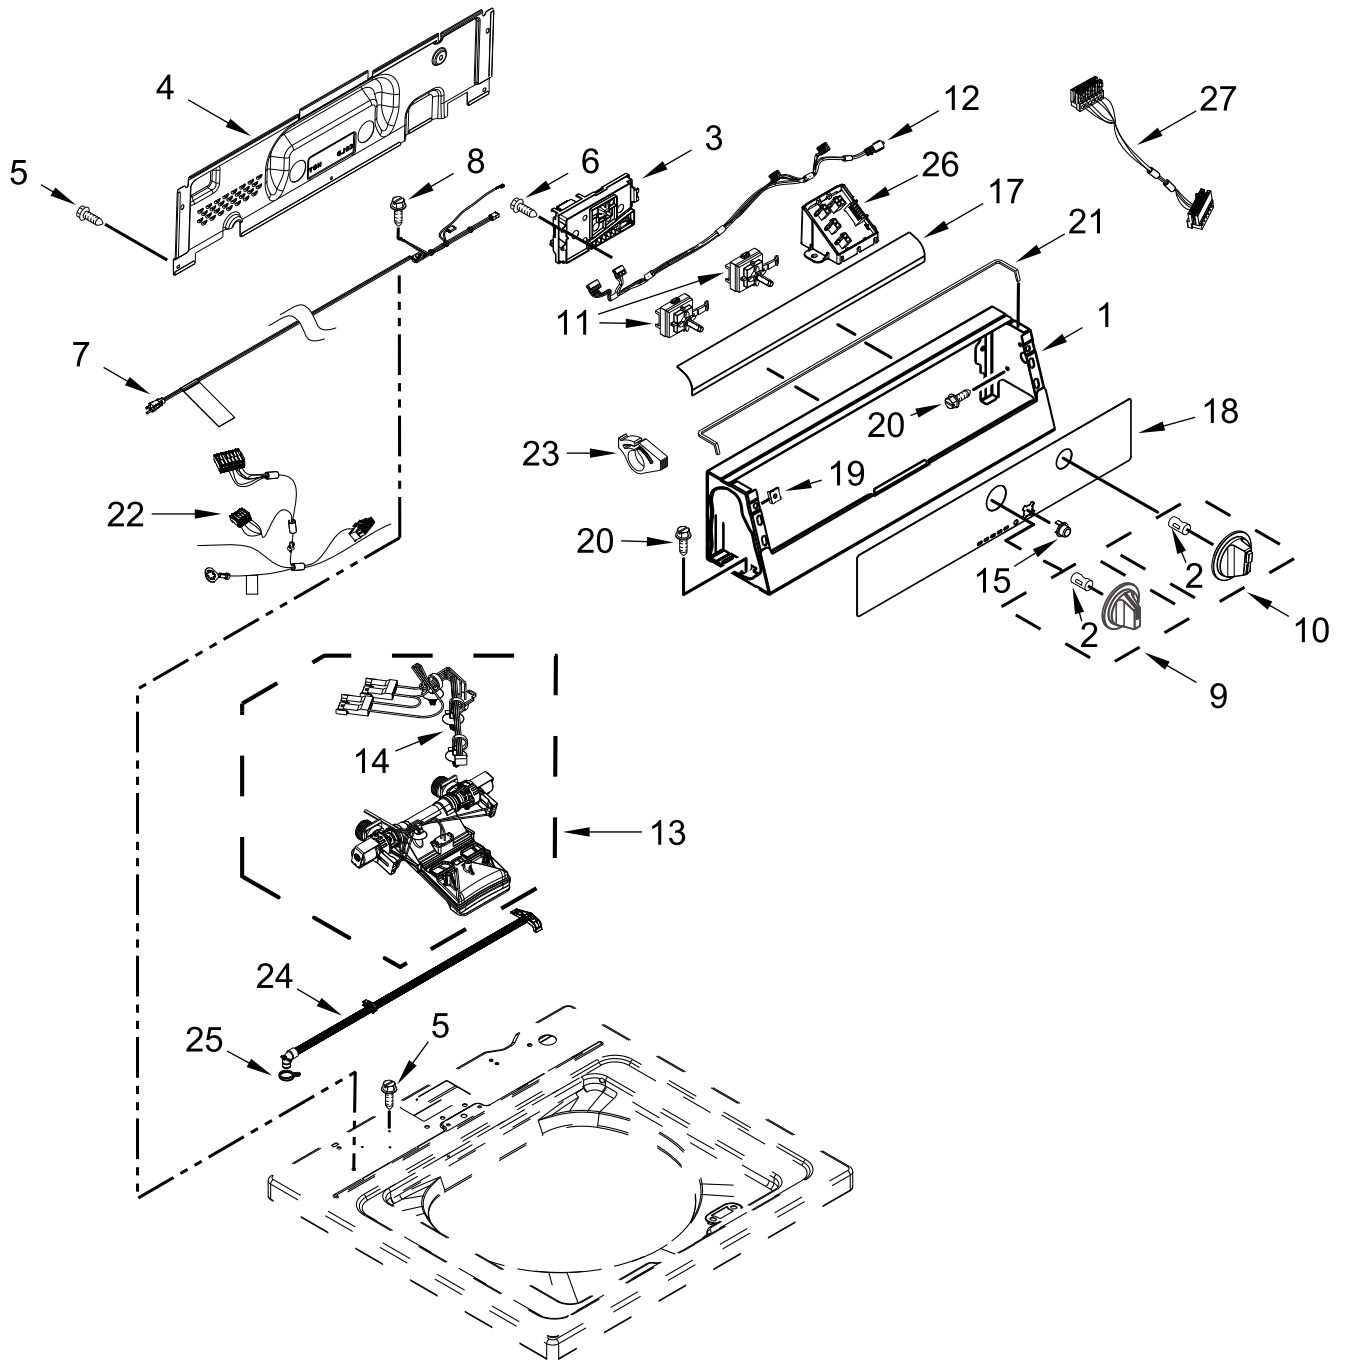

COMMERCIAL AUTOMATIC WASHER

MODELS:

CAE2743BQ0 (White)

TOP AND CABINET PARTS

TOP AND CABINET PARTS

<u>Illus. No.</u>	<u>Part No.</u>	<u>Description</u>
1		Literature Parts
	W10474263	Installation Instructions
	W10531642	Wiring Diagram
	W10554748	Tech Sheet
	W10474315	Energy Guide
	8316532	Instructions, Coin Kit
2		Top
	W10461169	White
3		Lid and Bumper Assembly
	W10251302	White
4	W10525268	Bumper, Lid
5	9740848	Screw
6		Hinge, Lid
	91770	Left
7	W10119872	Screw
8		Strike, Lid Lock
	W10240513	White
9	W10273971	Screw

<u>Illus. No.</u>	<u>Part No.</u>	<u>Description</u>
10	W10515627	Dispenser, Bleach
11		Bezel, Lid Lock
	W10392041	White
12	21258	Bearing, Lid Hinge
13	90016	Clip, Harness
14	W10482836	Latch, Lid Lock Assembly
15	W10588613	Screw
16	W10250884	Panel, Rear
17		Cabinet
	W10478060	White
18	W10215098	Brace, Cabinet Top - Front
19	W10512626	Brace, Cabinet Top - Rear
20	1157158	Screw
21	W10461182	Lock, Top
22	W10397994	Foot, Leveling
23	W10461176	Hinge, Top
24	W10142728	Screw

CONTROLS AND WATER INLET PARTS

CONTROLS AND WATER INLET PARTS

<u>Illus.</u> <u>No.</u>	<u>Part No.</u>	<u>Description</u>	<u>Illus.</u> <u>No.</u>	<u>Part No.</u>	<u>Description</u>	<u>Illus.</u> <u>No.</u>	<u>Part No.</u>	<u>Description</u>
1	W10461094	Console	10		Knob & Bumper Assembly	19	W10131123	Nut, "U"
2	W10140928	Clip, Knob		W10461100	Gray	20	3390631	Screw
3	W10571743	Control Unit Assembly, Machine & Motor	11	W10285512	Temperature Control	21	W10157932	Seal, Foam
4	W10461159	Panel, Console Rear Cover	12	W10291184	Harness, Upper E-Star	22	W10480947	Harness, LED
5	1157158	Screw	13	W10486031	Inlet Assembly, Water	23	W10348582	Clamp, Hose
6	90767	Screw	14	W10472990	Harness, Valve	24	W10461189	Assembly, Hose
7	W10482500	Cord, Power	15	W10461117	Push Button, Start	25	W10117298	Clamp, Hose
8	3400076	Screw	17	W10133515	Deflector Switch Assembly	26	W10491734	Interface, Coin Slide
9		Assembly, Timer Knob	18	W10461055	Fascia	27	W10514456	Jumper, Coin Slide Interface
	W10461101	Gray						