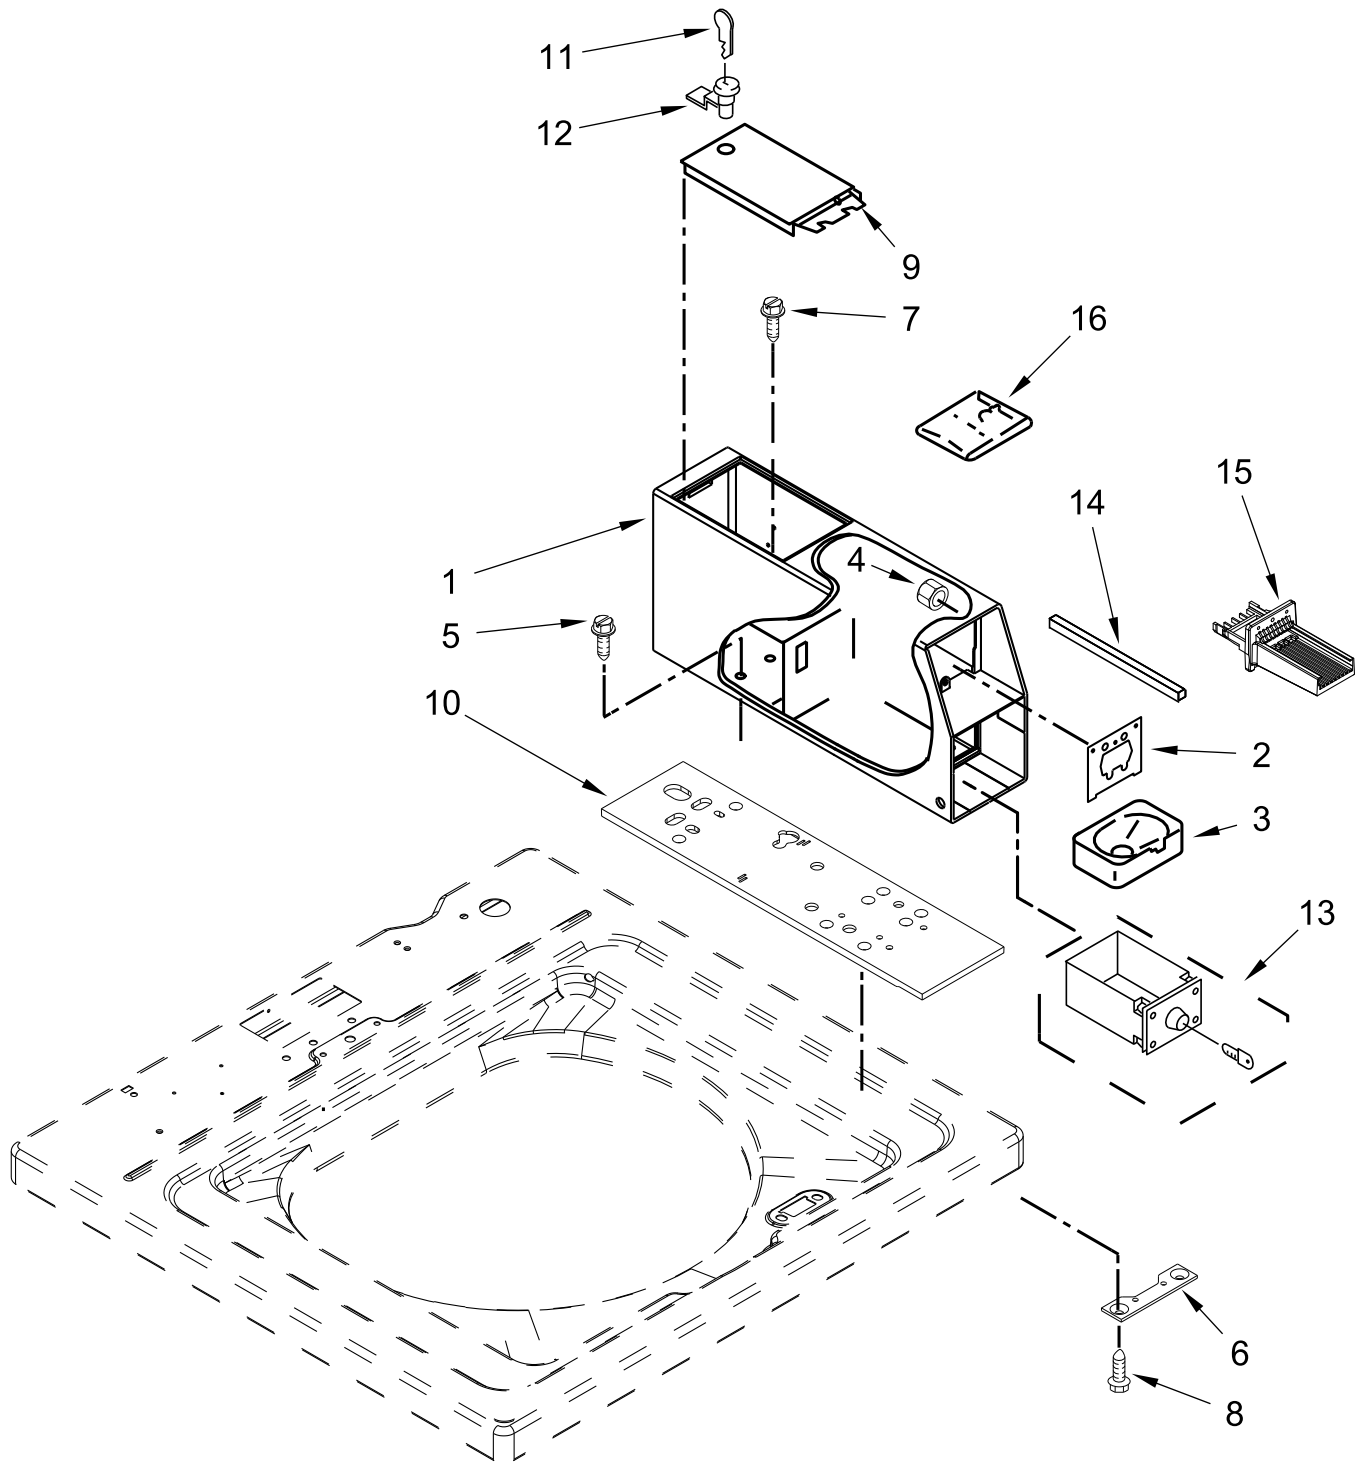

METER CASE PARTS

METER CASE PARTS

<u>Illus.</u> <u>No.</u>	<u>Part No.</u>	<u>Description</u>	<u>Illus.</u> <u>No.</u>	<u>Part No.</u>	<u>Description</u>	<u>Illus.</u> <u>No.</u>	<u>Part No.</u>	<u>Description</u>
1	W10549814	Meter Case	8	98445	Screw	14	8318517	Bolt, Slide Mechanism
2	3954761	Plate, Adapter	9	3351136	Assembly, Service Door	15	W10547316	Coin Slide
3	385421	Funnel, Coin	10	3954812	Cushion, Meter Case	16	8316524	Kit, Chute Decal
4	3400029	Nut	11	W10114740	Key, Access Door			
5	3349065	Bolt	12	8316526	Assembly, Cam & Security Lock			
6	3347825	Plate, Mounting	13	8316525	Money Box W/Lock			
7	W10139210	Screw